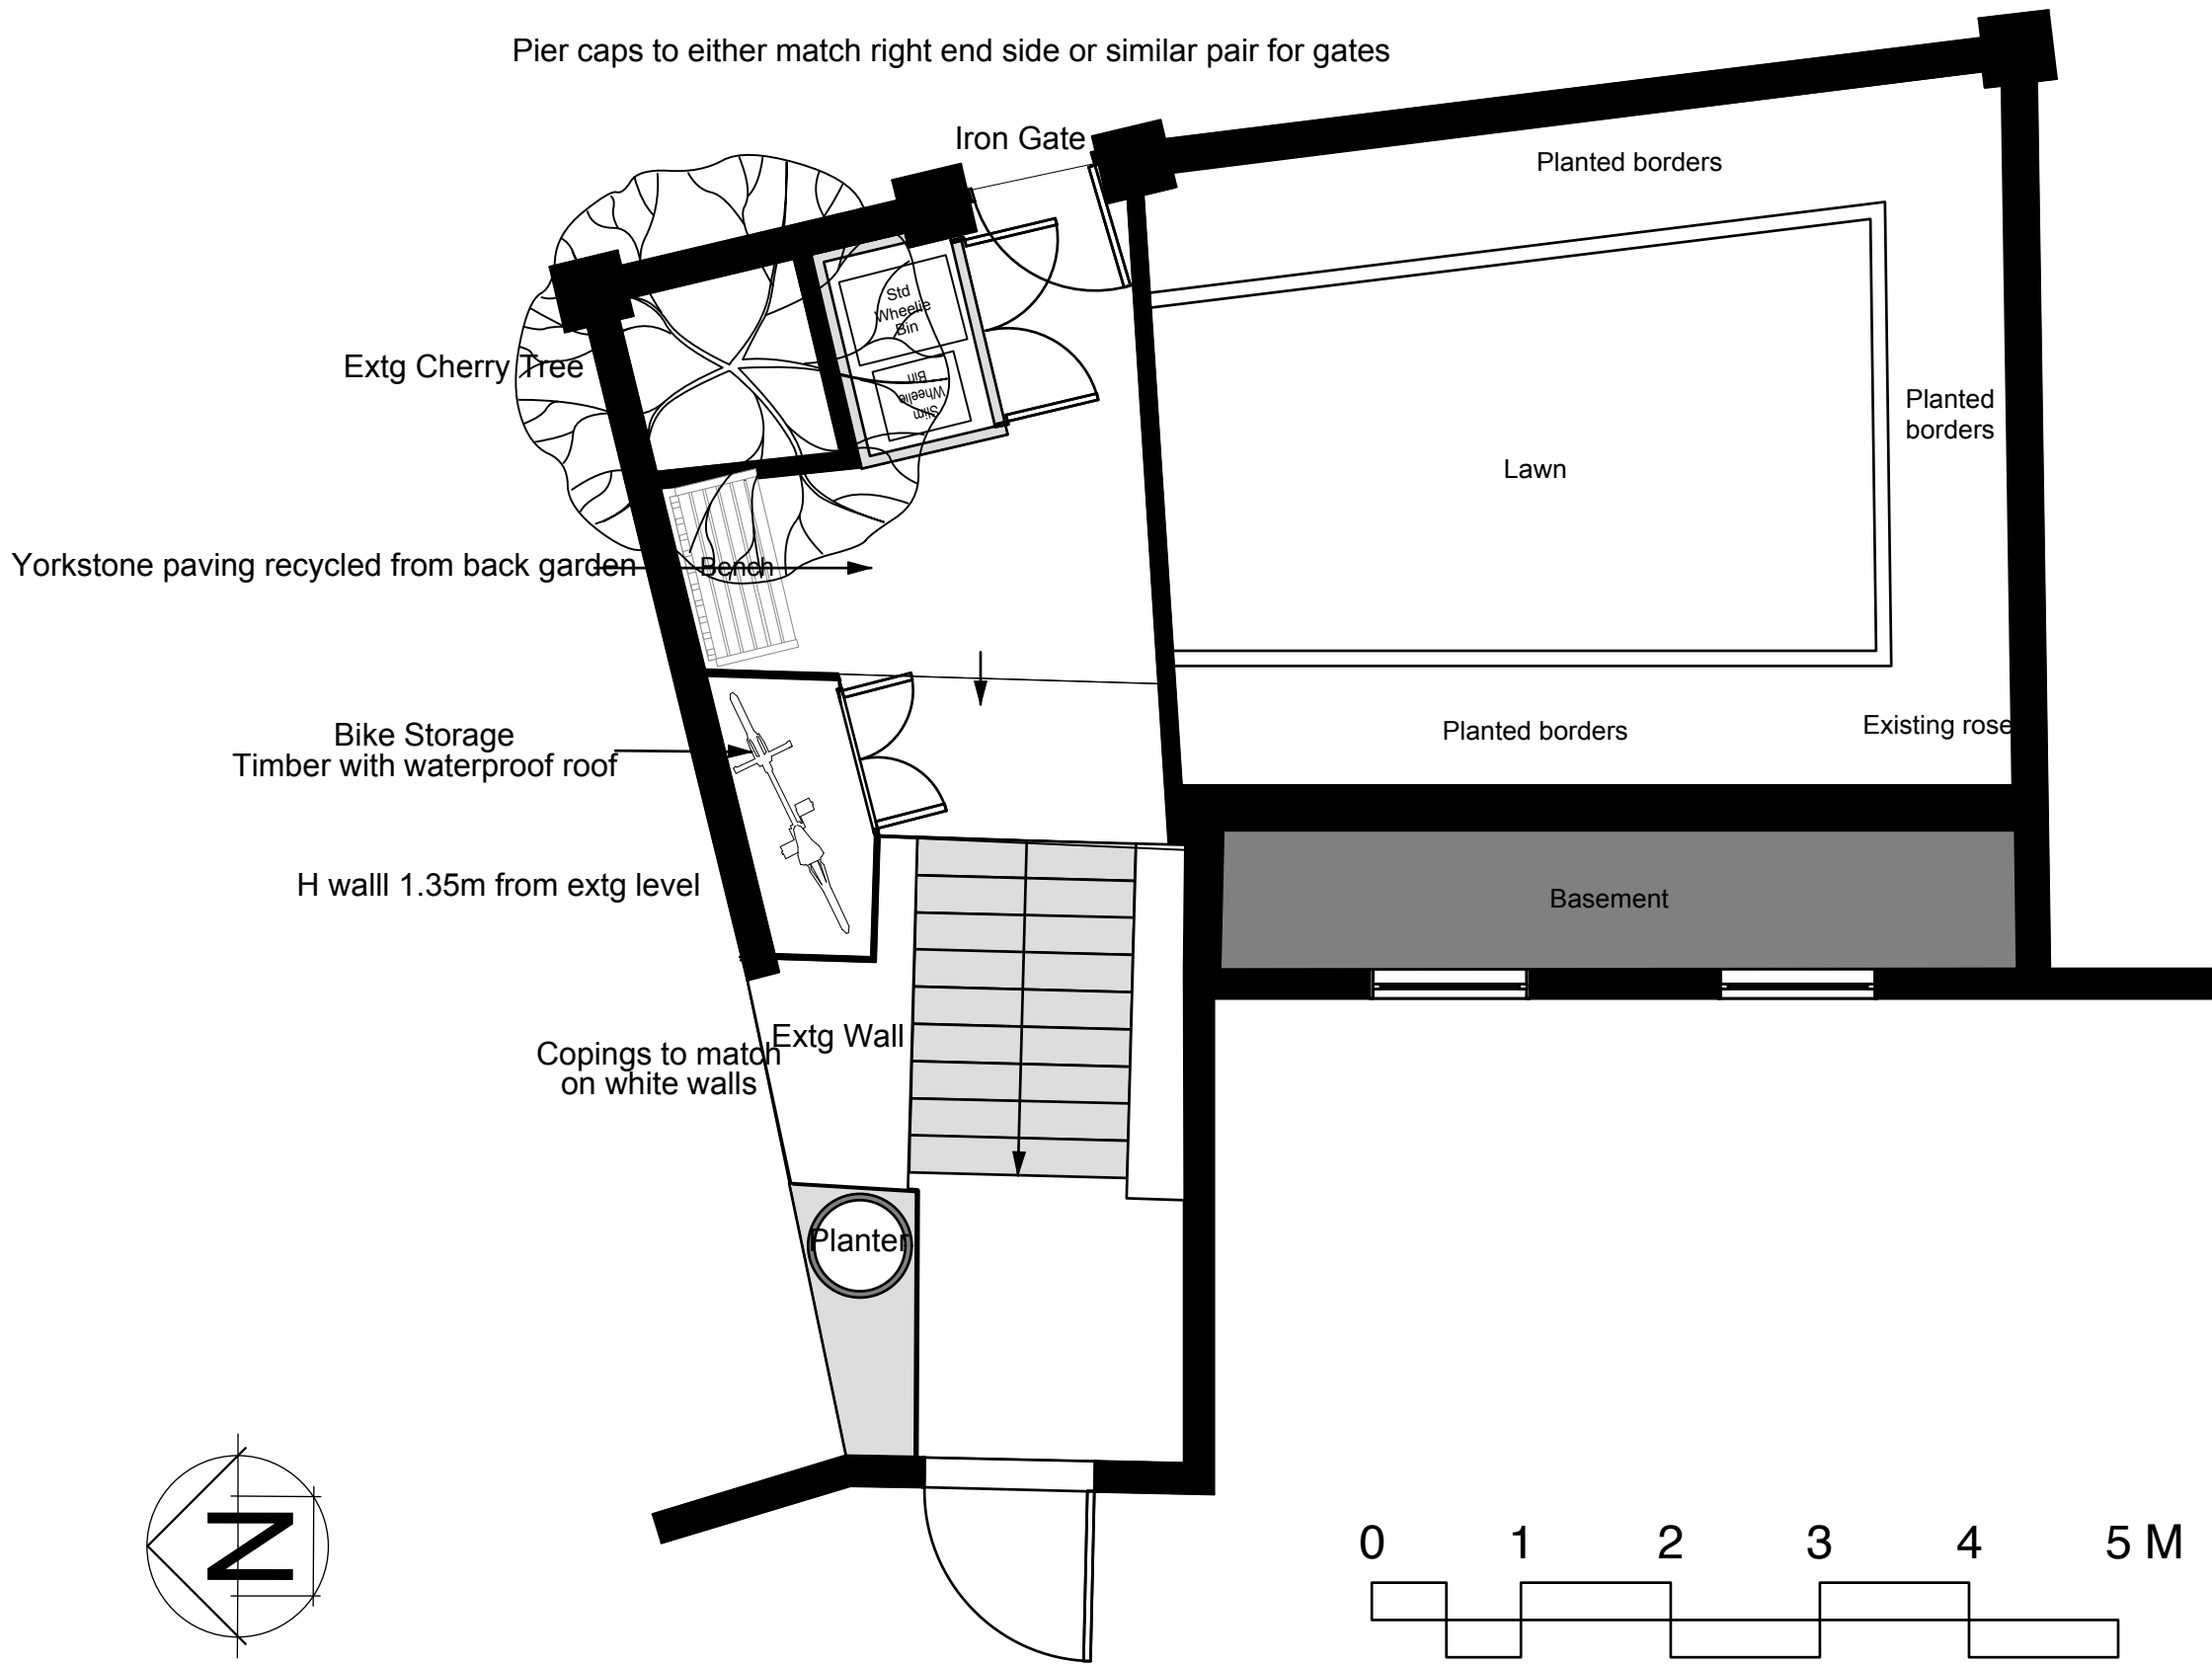

62 Gloucester Crescent

rosemary coldstream garden design 3 St. Mary's Walk St. Albans Hertfordshire AL4 9PD © 2010 Rosemary Coldstream	
Project Title	62 Gloucester Crescent
Client	Dr. H Connor & Mr R Harding
Client Address	62 Gloucester Crescent Camden London NW1 7EG
Drawing Title	Front Garden Layout Plan
Do not scale from this drawing. All measurements to be checked on site.	
Drawn By Rosemary Coldstream	Scale 1:50 @ A3
Date 11.07.13	Drawing No. 1
V. File Name 62 Gloucester Cres.	— of — 5
Rev. 6th April 2014	

rosemary coldstream garden design 3 St. Mary's Walk St. Albans Hertfordshire AL4 9PD © 2010 Rosemary Coldstream	
Project Title	62 Gloucester Crescent
Client	Dr. H Connor & Mr R Harding
Client Address	62 Gloucester Crescent Camden London NW1 7EG
Drawing Title	Planting Plan
Do not scale from this drawing. All measurements to be checked on site.	
Drawn By Rosemary Coldstream	Scale 1:50 @A3
Date 11.07.13	Drawing No. 2
V. File Name 62 Gloucester Cres.	- of -
Rev. 6th April 2014	5