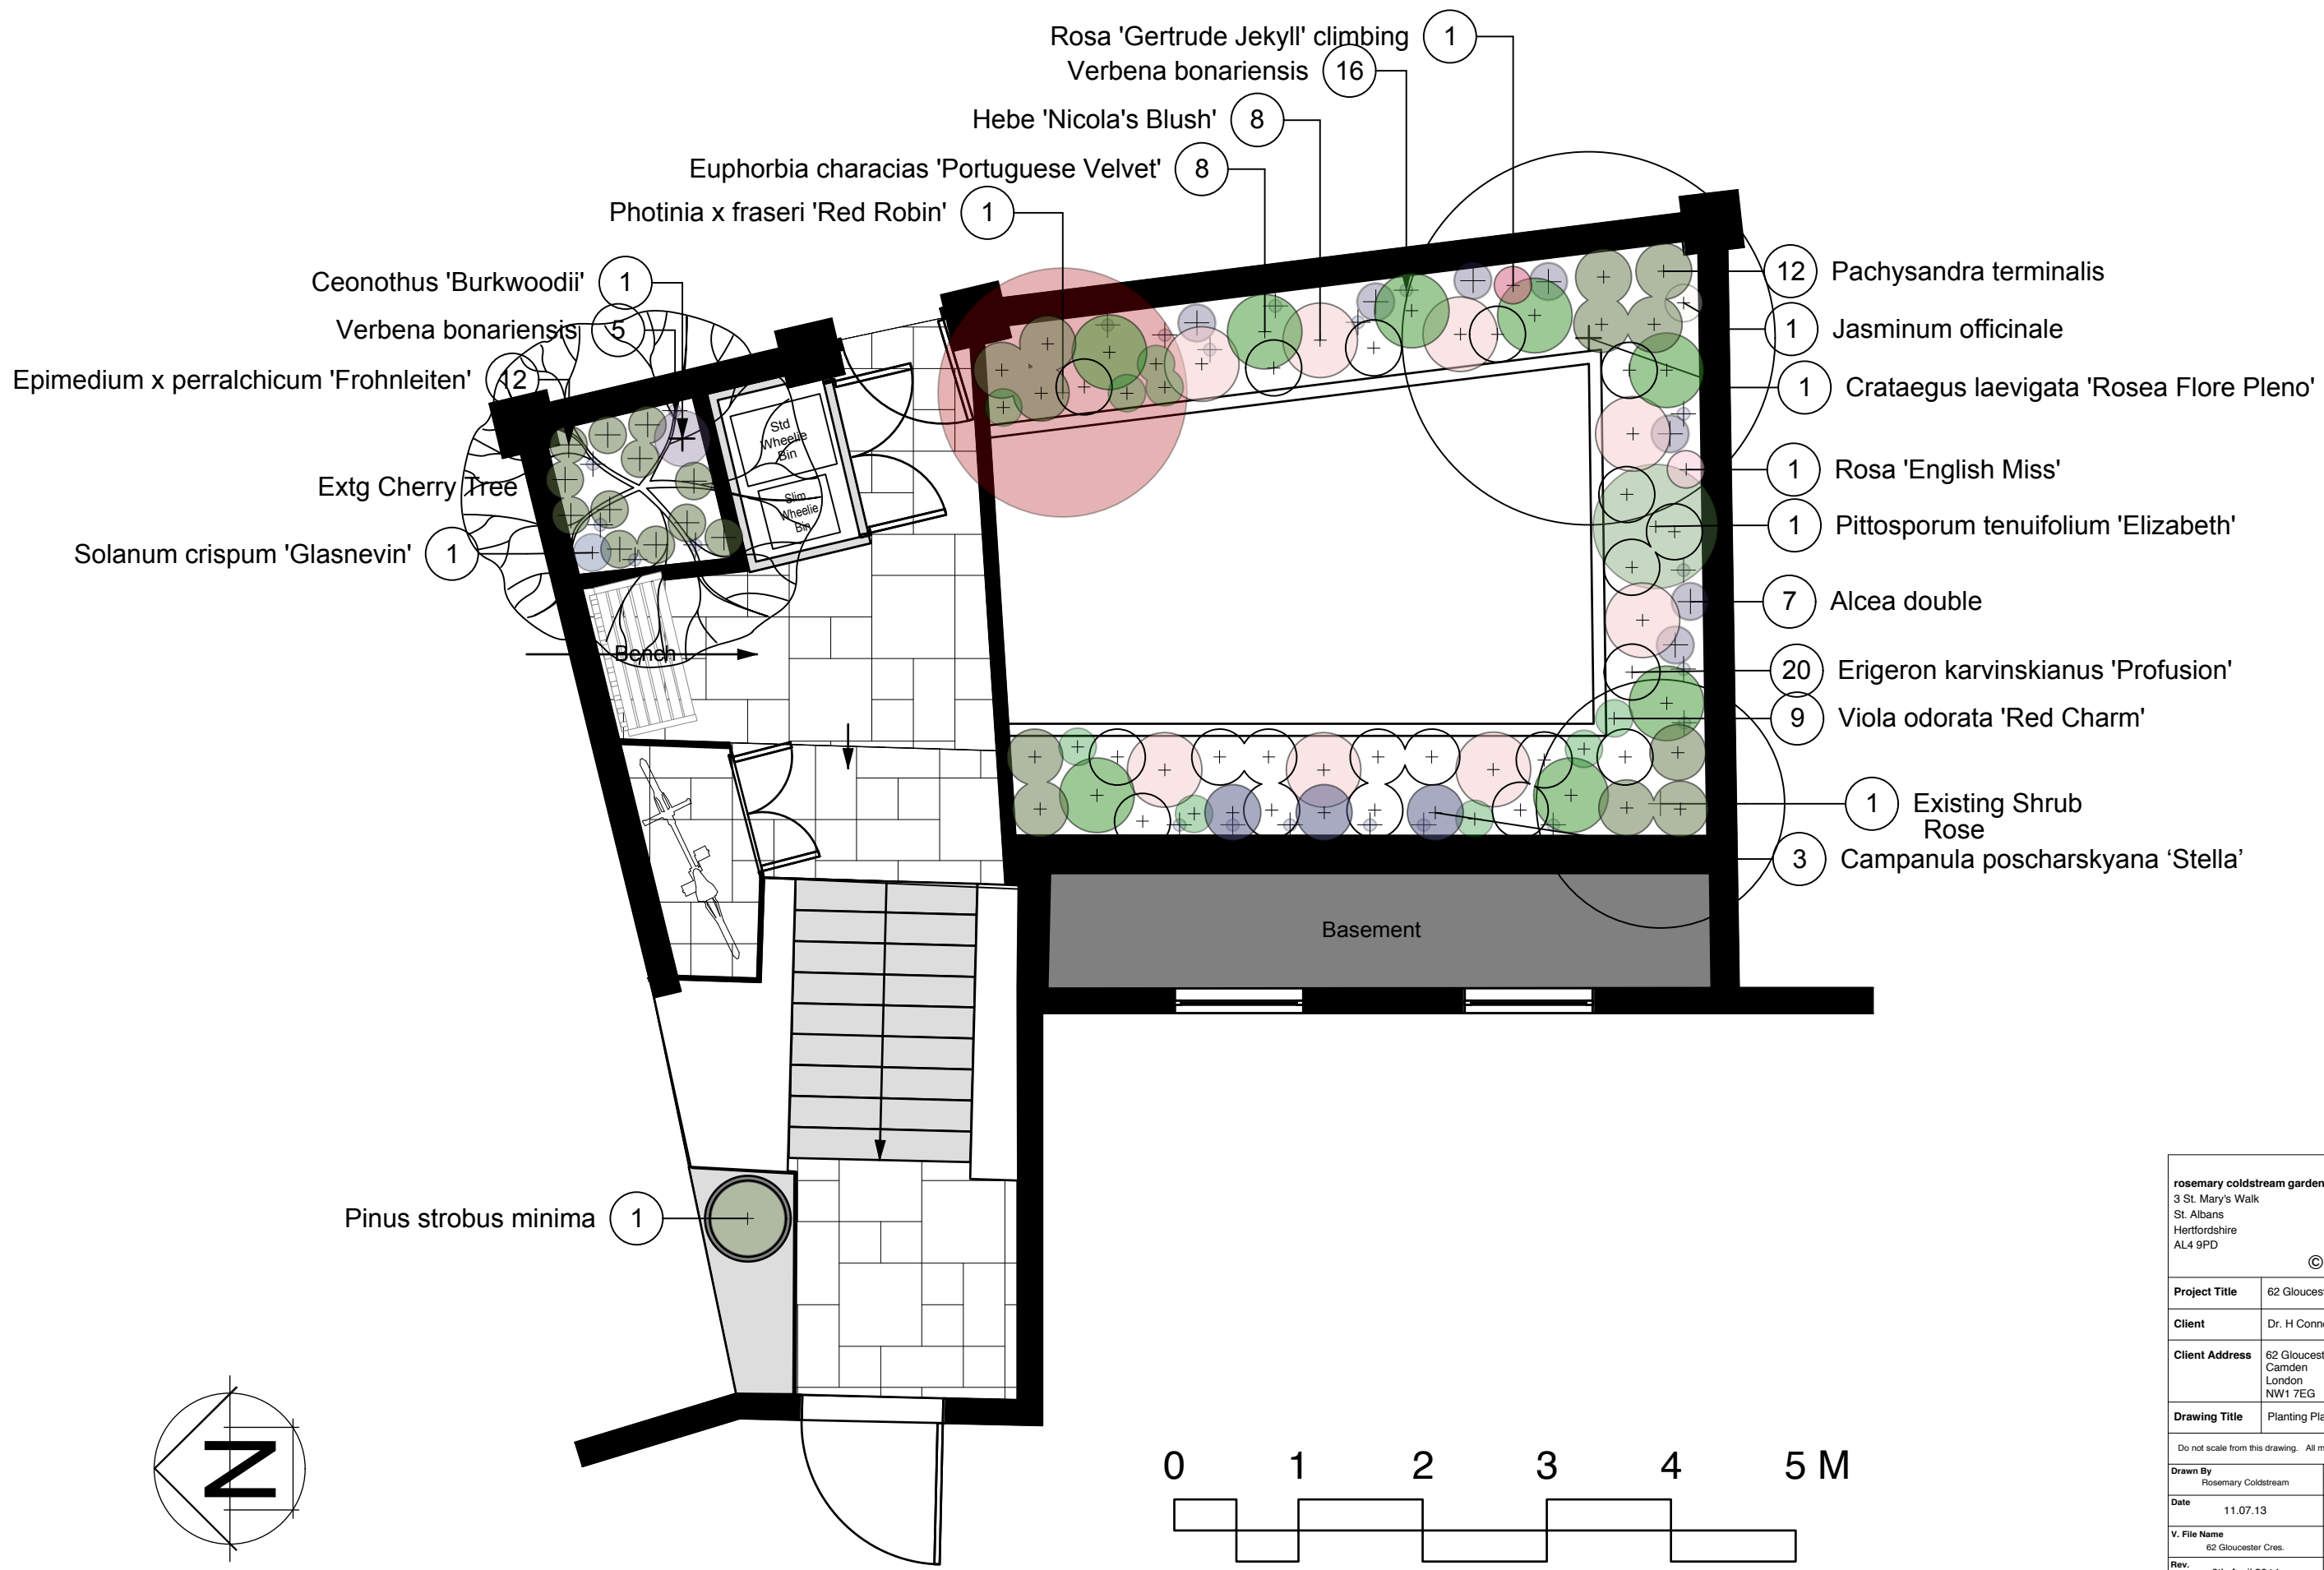

62 Gloucester Crescent

rosemary coldstream garden design 3 St. Mary's Walk St. Albans Hertfordshire AL4 9PD © 2010 Rosemary Coldstream	
Project Title	62 Gloucester Crescent
Client	Dr. H Connor & Mr R Harding
Client Address	62 Gloucester Crescent Camden London NW1 7EG
Drawing Title	Front Garden Layout Plan
Do not scale from this drawing. All measurements to be checked on site.	
Drawn By Rosemary Coldstream	Scale 1:50 @ A3
Date 11.07.13	Drawing No. 1
V. File Name 62 Gloucester Cres.	— of — 5
Rev. 6th April 2014	

rosemary coldstream garden design 3 St. Mary's Walk St. Albans Hertfordshire AL4 9PD © 2010 Rosemary Coldstream	
Project Title	62 Gloucester Crescent
Client	Dr. H Connor & Mr R Harding
Client Address	62 Gloucester Crescent Camden London NW1 7EG
Drawing Title	Planting Plan
Do not scale from this drawing. All measurements to be checked on site.	
Drawn By Rosemary Coldstream	Scale 1:50 @A3
Date 11.07.13	Drawing No. 2
V. File Name 62 Gloucester Cres.	- of -
Rev. 6th April 2014	5