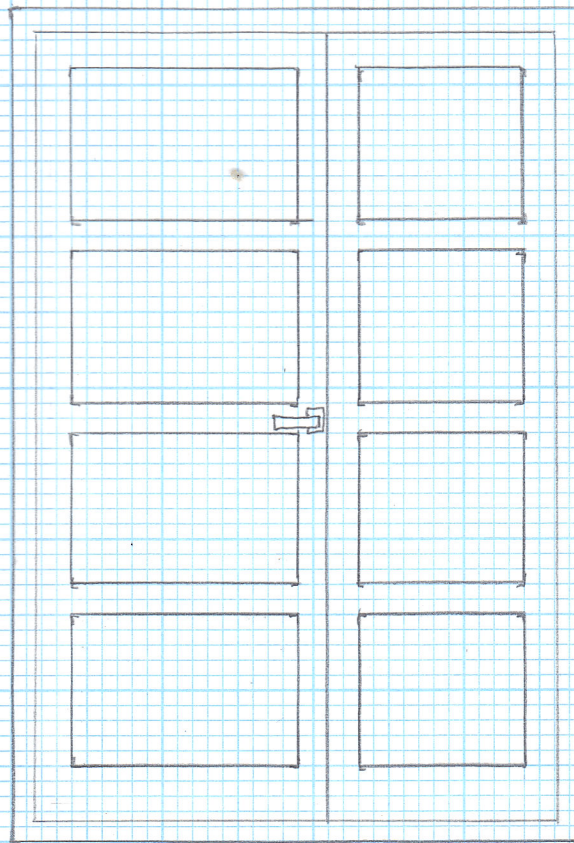

FRONT, LOWER GROUND ASPECT

EXISTING. - uPVC door in white

(Scale: 1:20)

EXISTING uPVC door:

- 210 cm high
- 140 cm wide
- 5 cm door frame
- 8 cm reveal
- 10 cm from edge of door to each window
- 50 x 40 cm windows on L
- 40 x 40 cm windows on R

EXISTING - REVEAL. @ 1:10 (SIDE VIEW)