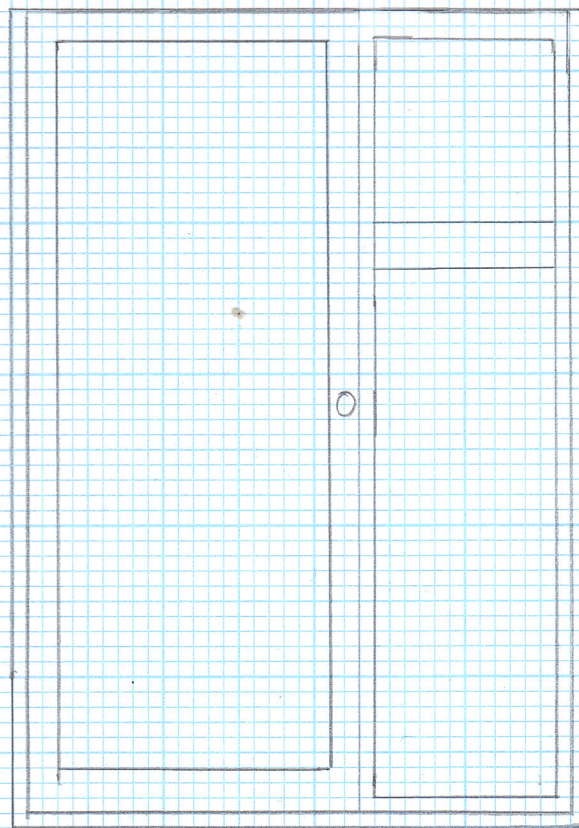

FRONT, LOWER GROUND ASPECT

PROPOSED - TIMBER FRAME DOOR IN WHITE

(Scale: 1:20)

Proposed Timber frame door:

- \* Picture attached
- 197 cm high
- 147 cm wide incl.
- 5 cm door frame around
- 6 cm reveal
- Double glazed
- 5.6 cm thickness

PROPOSED REVEAL @ 1:10 (SIDE VIEW)