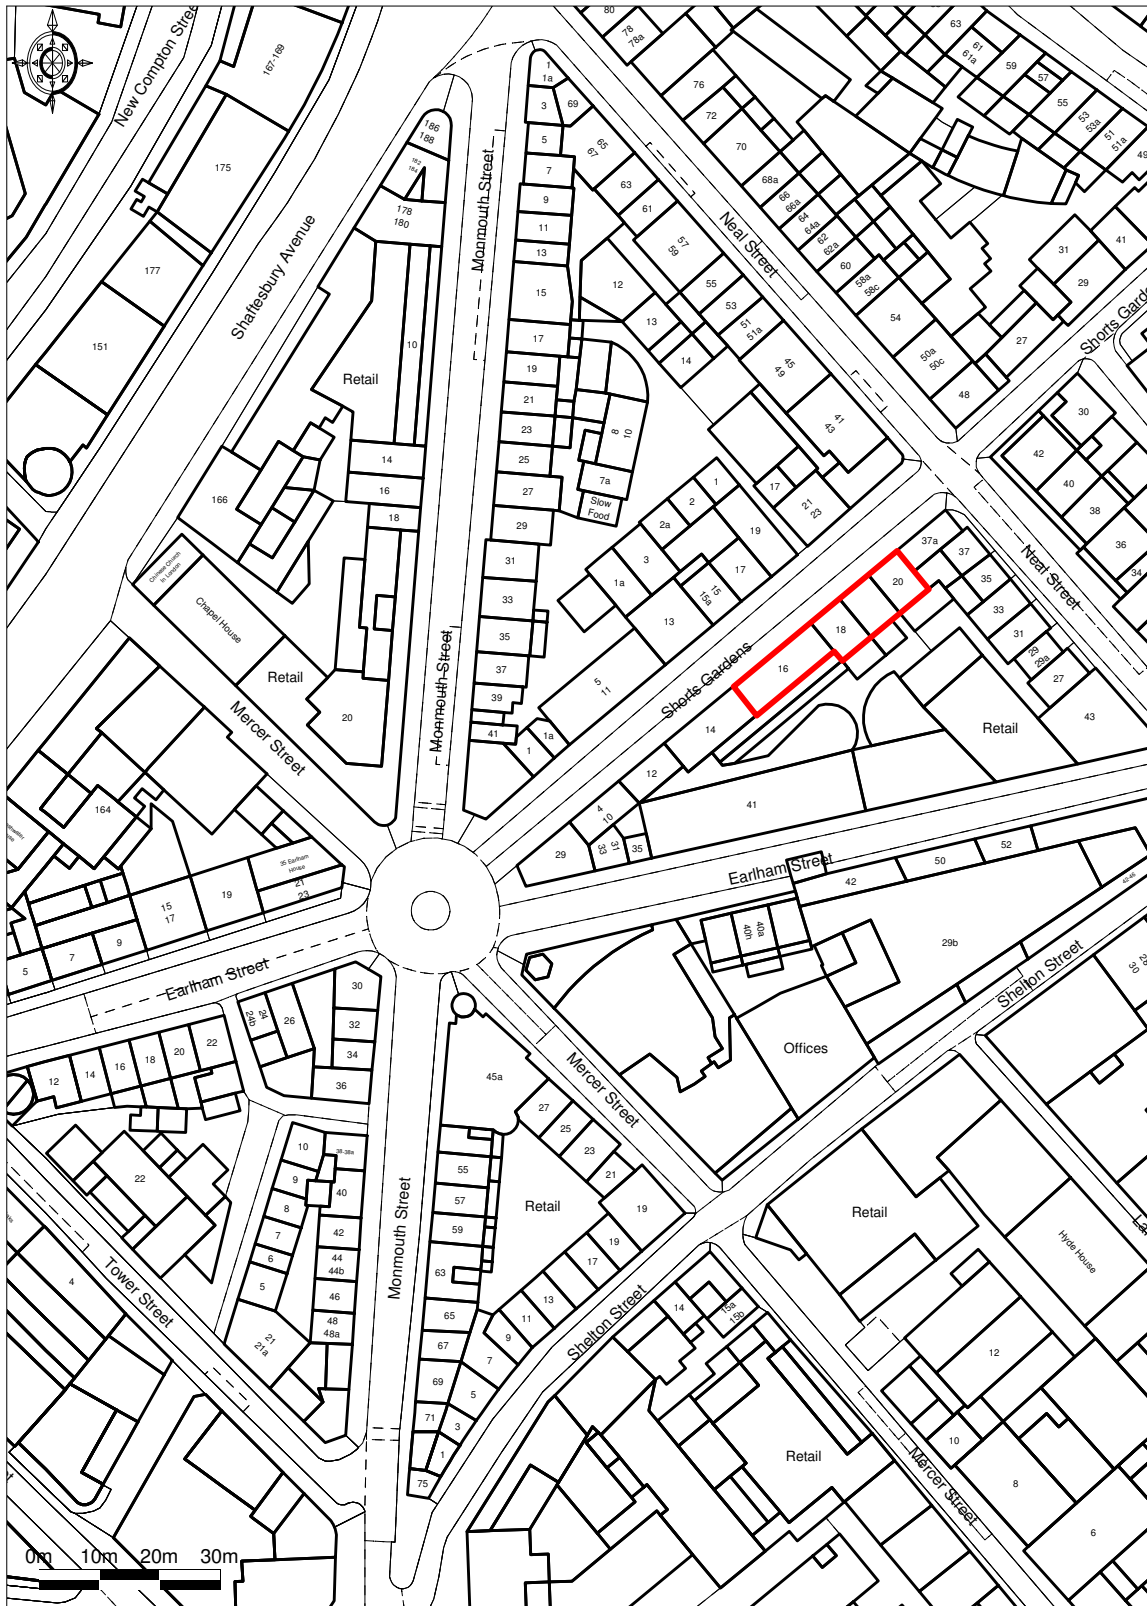

Site Location Plan

16-20 Shorts Gardens, London, WC2H

ROLFE JUDD LTD, OLD CHURCH COURT, CLAYLANDS ROAD, THE OVAL, LONDON SW8 1NZ