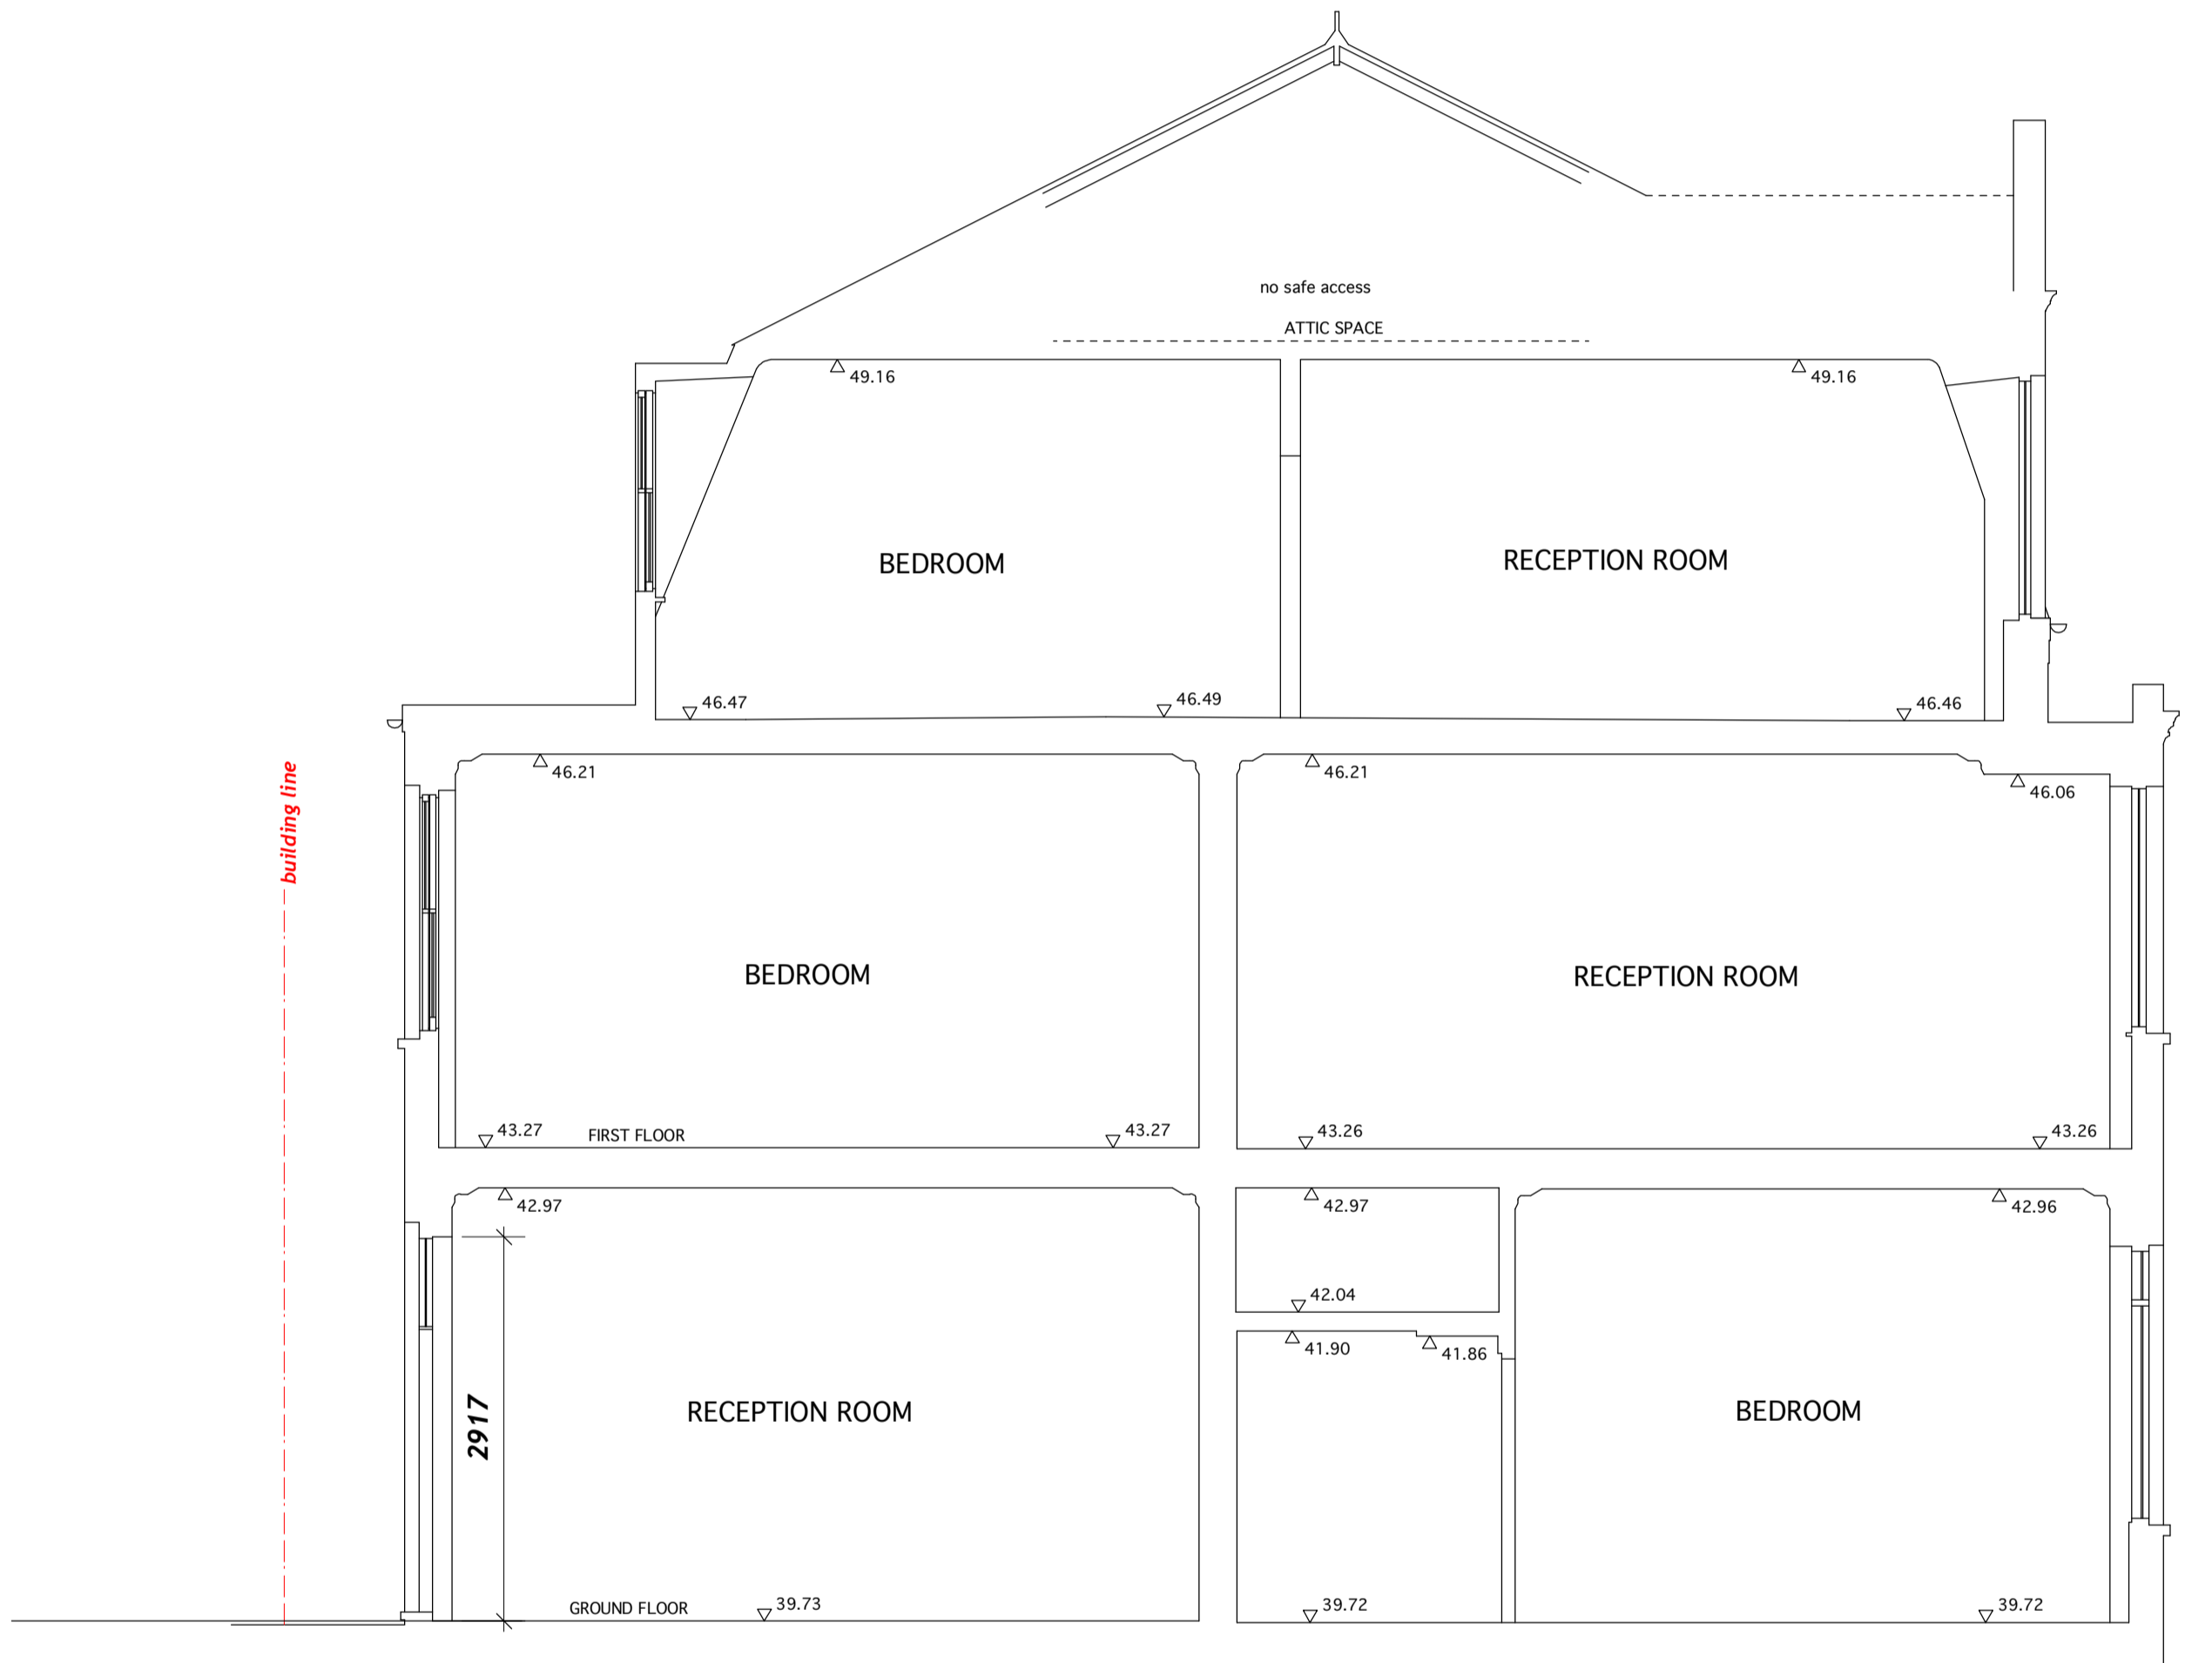

**06 - EXISTING PLAN
SECTION B B**

**156 GOLDHURST TERRACE
LONDON NW6 3HP**

A.O.D. 37.00m