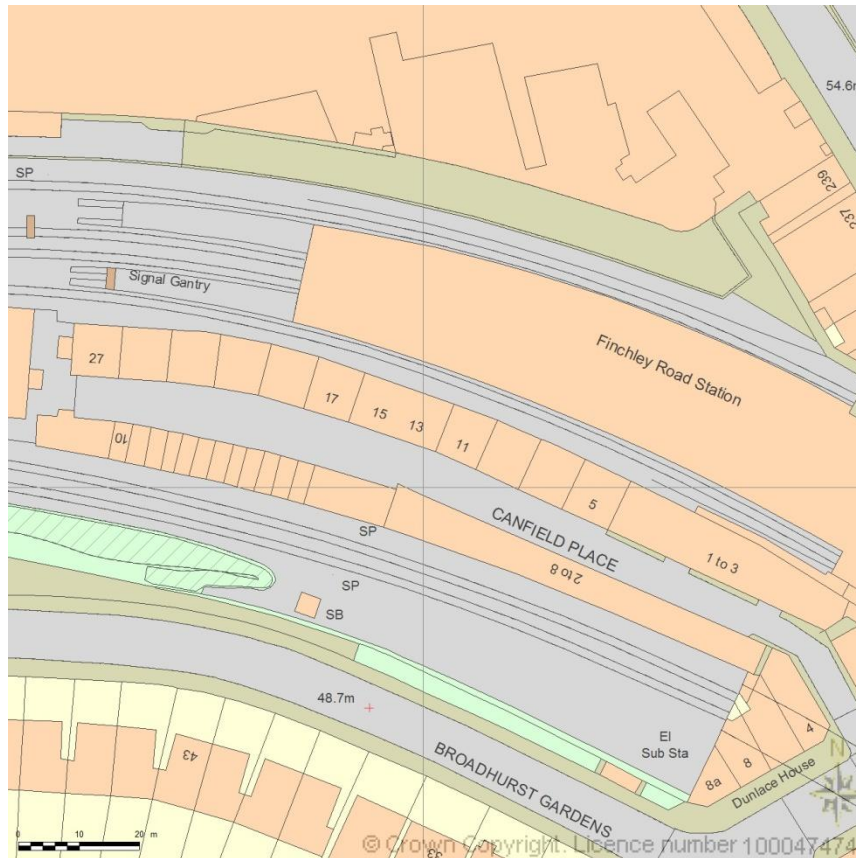

**SITE LOCATION PLAN
AREA 2 HA
SCALE 1:1250 on A4
CENTRE COORDINATES: 526202, 184709**

Supplied by Streetwise Maps Ltd
www.streetwise.net
Licence No: 100047474
12/08/2014 18:10