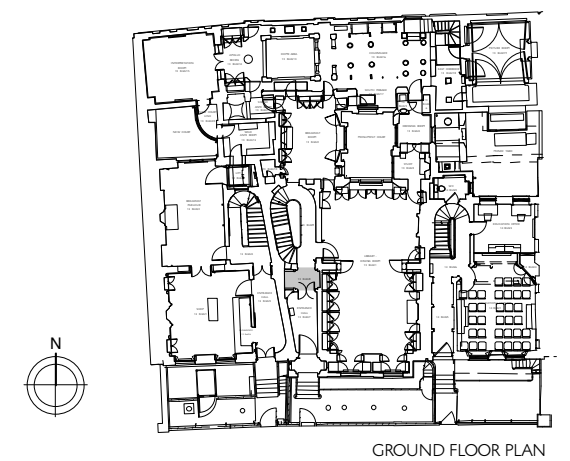

NORTH WALL

EAST WALL

SIR JOHN SOANE'S MUSEUM  
OPENING UP THE SOANE

INNER HALL (13RmG/8) DRWG 506MP3/SU045  
 NORTH & EAST WALLS SCALE 1:20 @ A3  
 AS EXISTING DATE JUL. 2014

JULIAN HARRAP  
 ARCHITECTS LLP