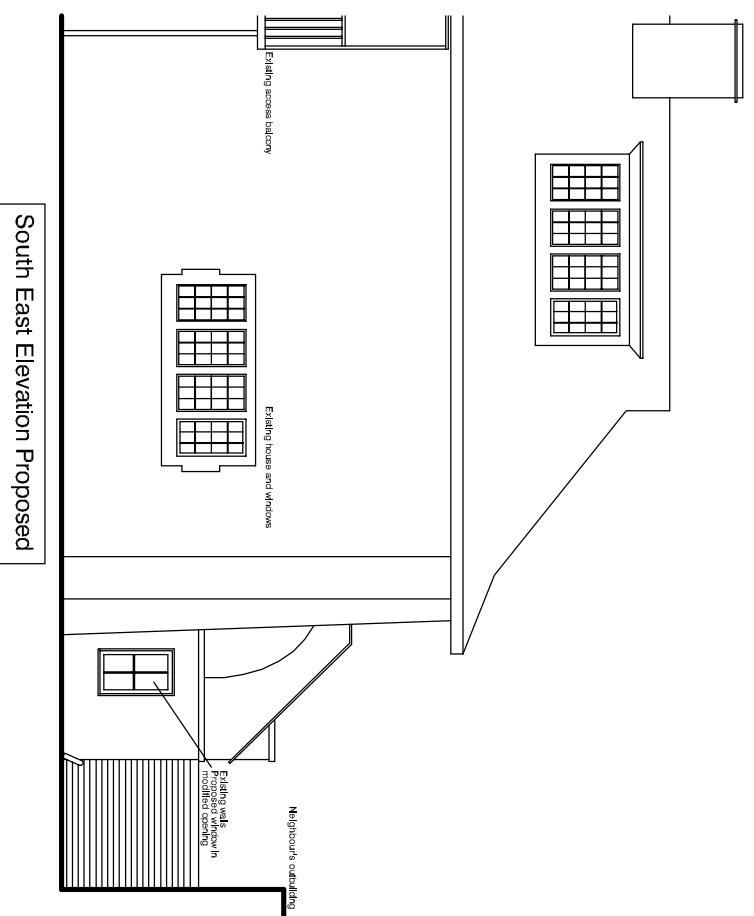

North East Elevation Proposed

Part Plan

South East Elevation Proposed

**John Malet-Bates Architect**

4 Ferricott Avenue, London, NW3 7PH  
 07947 744 203  
 john.jmba@talktalk.net

**Annesley Lodge Flat 2 Alterations**

**Extension Plan, Elevations Proposed**

Drawn By: **04 A**  
 Date: 14/05  
 Scale: 1:100(A3)  
 Project No: 14/53