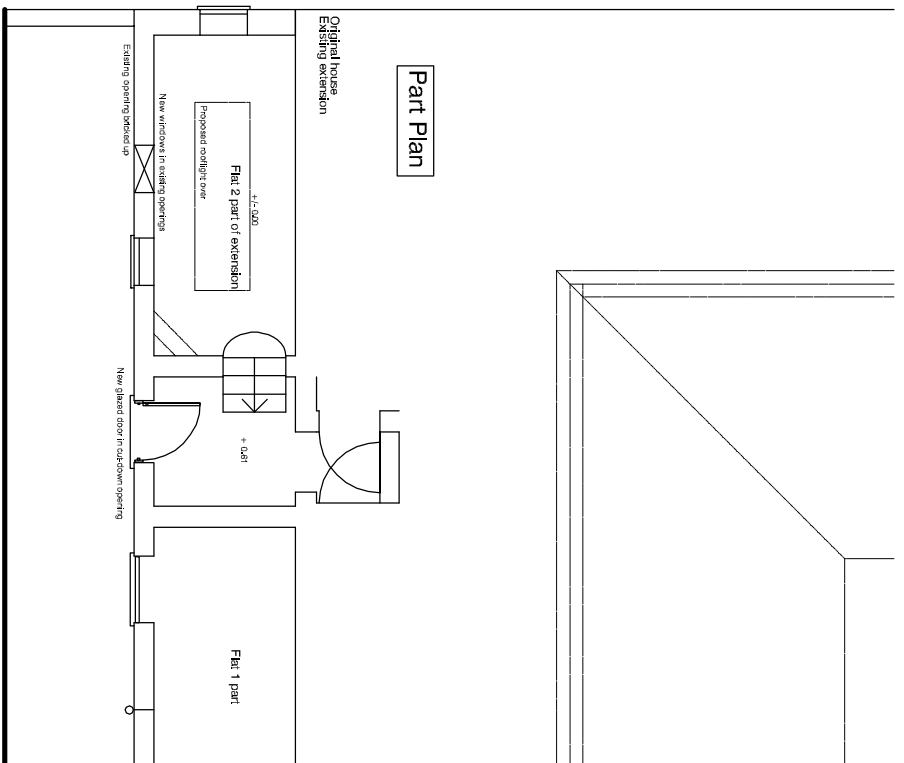

North East Elevation Proposed

Part Plan

South East Elevation Proposed

**John Malet-Bates Architect**

4 Ferricott Avenue, London, NW3 7PH  
 07947 744 203  
 john.jmba@talktalk.net

**Annesley Lodge Flat 2 Alterations**

**Extension Plan, Elevations Proposed**

Drawn By: **04 A**  
 Date: 14/05  
 Scale: 1:100(A3)  
 Project No: 14/53