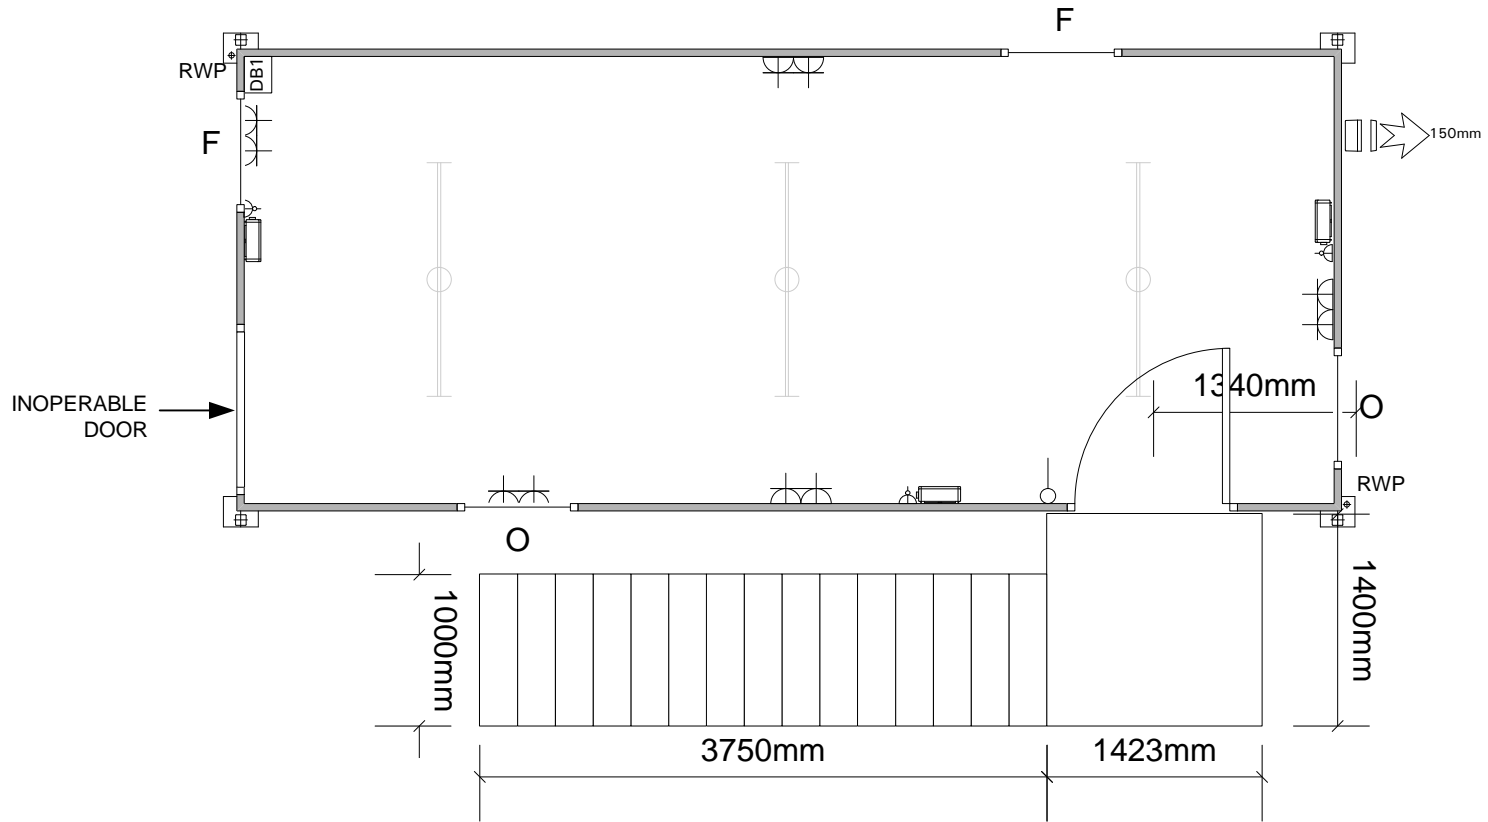

PK242 – Top Floor Building

**Total floor area
21.32m²**