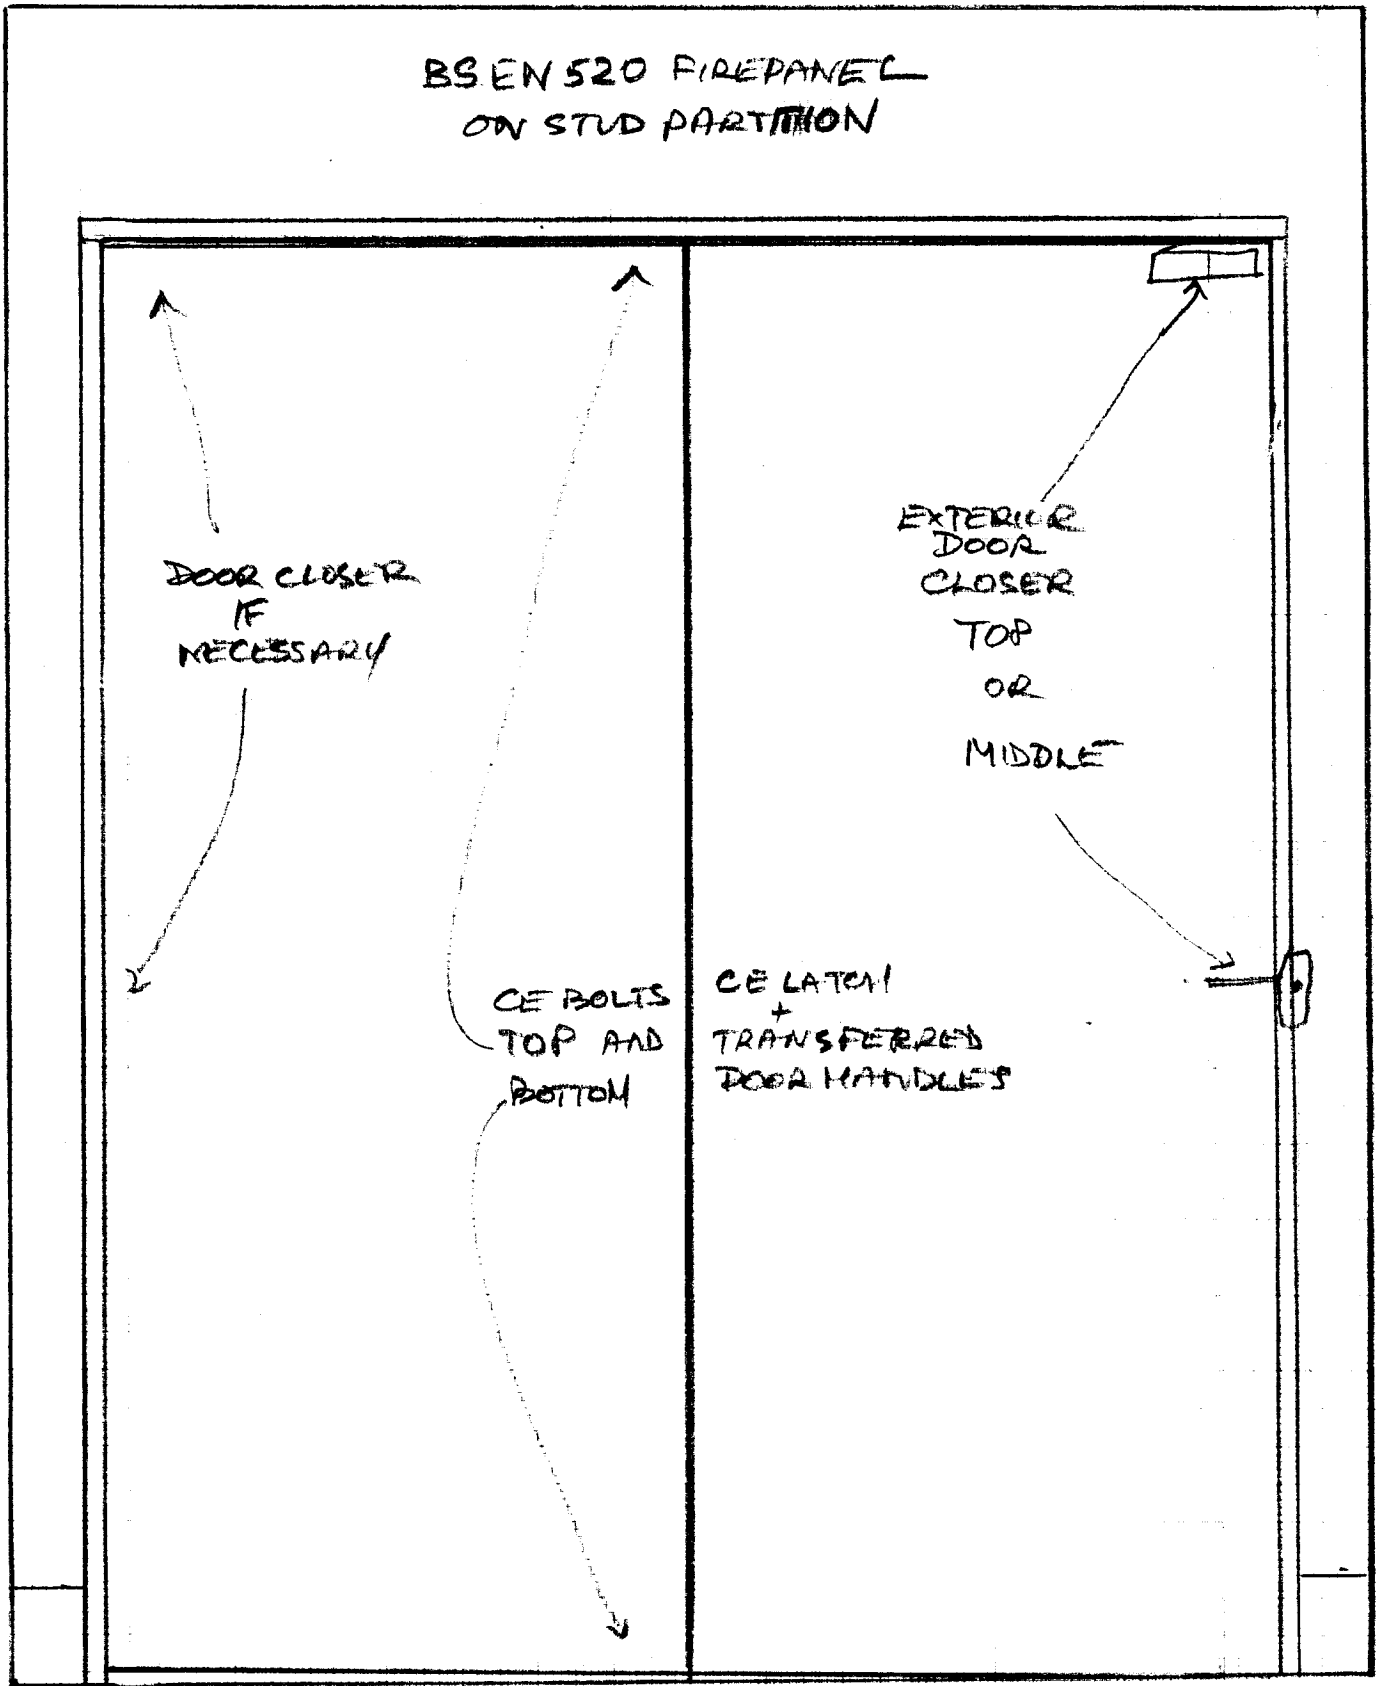

BSEN 520 FIRE PANEL
ON STUD PARTITION

NB: FLOOR IS NOT HORIZONTAL -
HEIGHT ON LEFT 1322.2, ON RIGHT 220.5

[APURTURES NOT SHOWN]

SCALE 1:10

← 100CM →