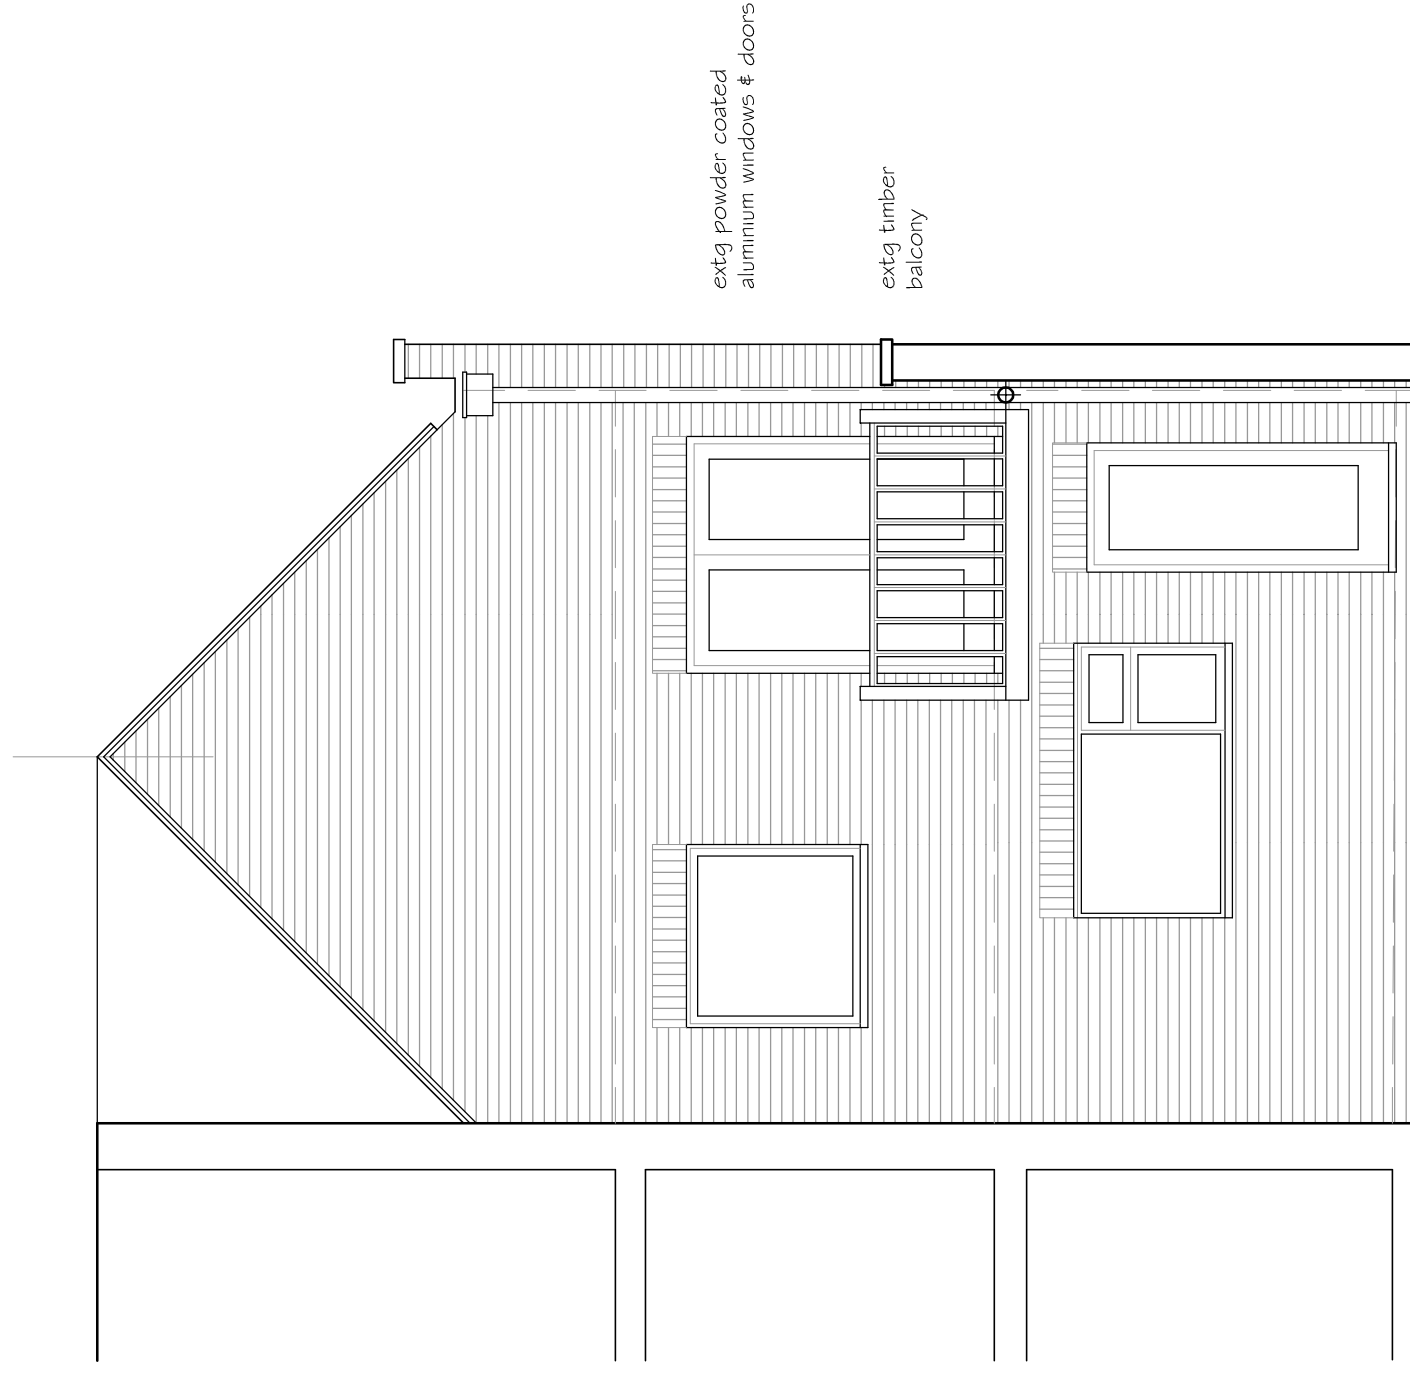

SOUTH EAST ELEVATION

COURTYARD GARDEN ELEVATION

MEWS COURTYARD ELEVATION

SECTION C - C

SECTION B - B

SECTION A - A

Revision Date
PNA
The Old Reading Room, 32 High Road
Essexford, Hatfield, Herts, AL9 6HW
01707 276595 / 275684 Fax: 01707 260084
email: info@pna.co.uk

Job Title
6 Steeles Mews South
Steeles Road
London NW3

Drawing Title
SURVEY
Existing Elevations
Sections A-A, B-B, C-C.

Date: May 2014 Scale: 1:50
Job No: 738 Drawing No: 02 B
Copyright: (c) Do Not Scale