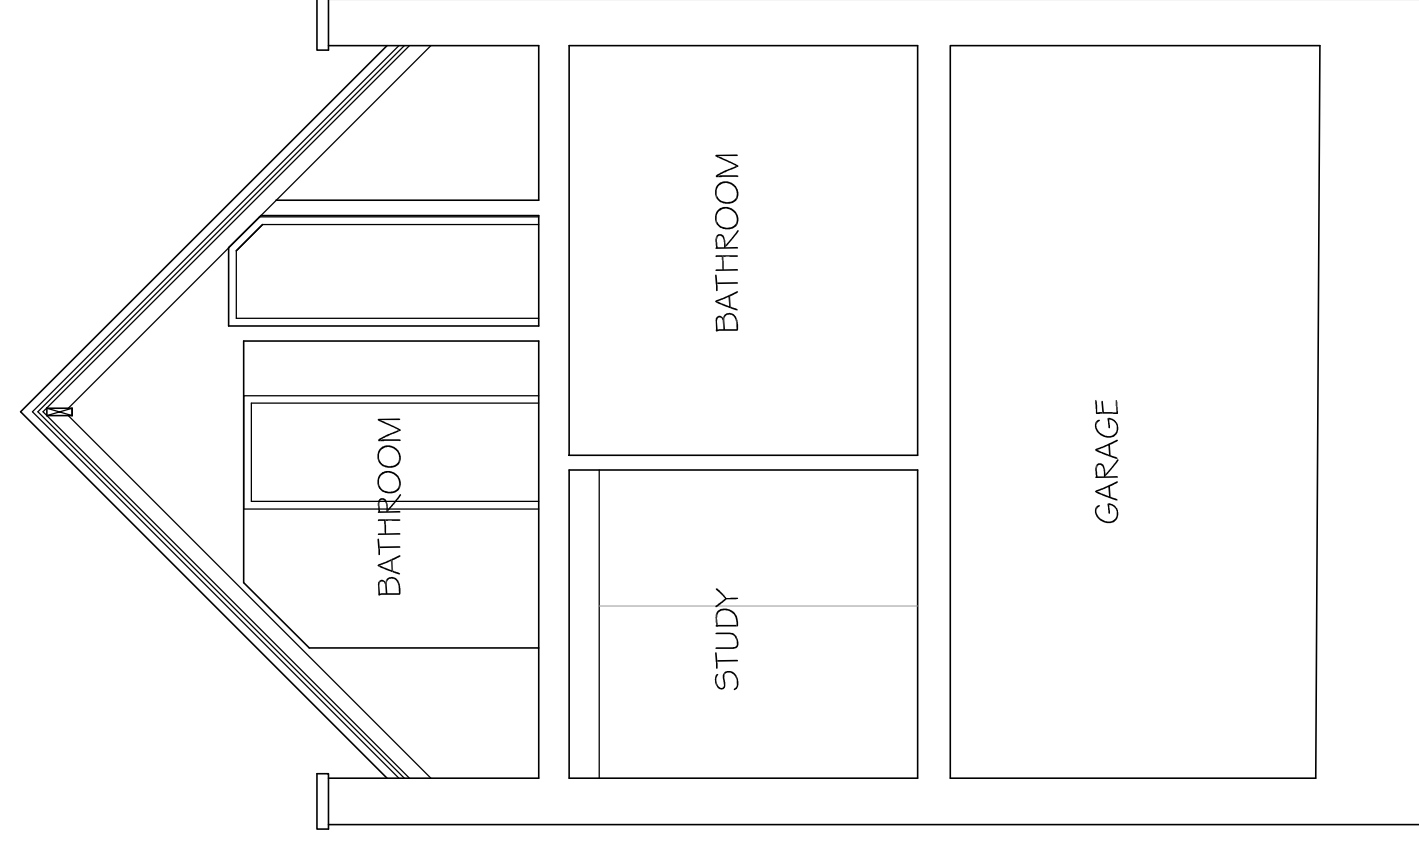

SECTION B - B