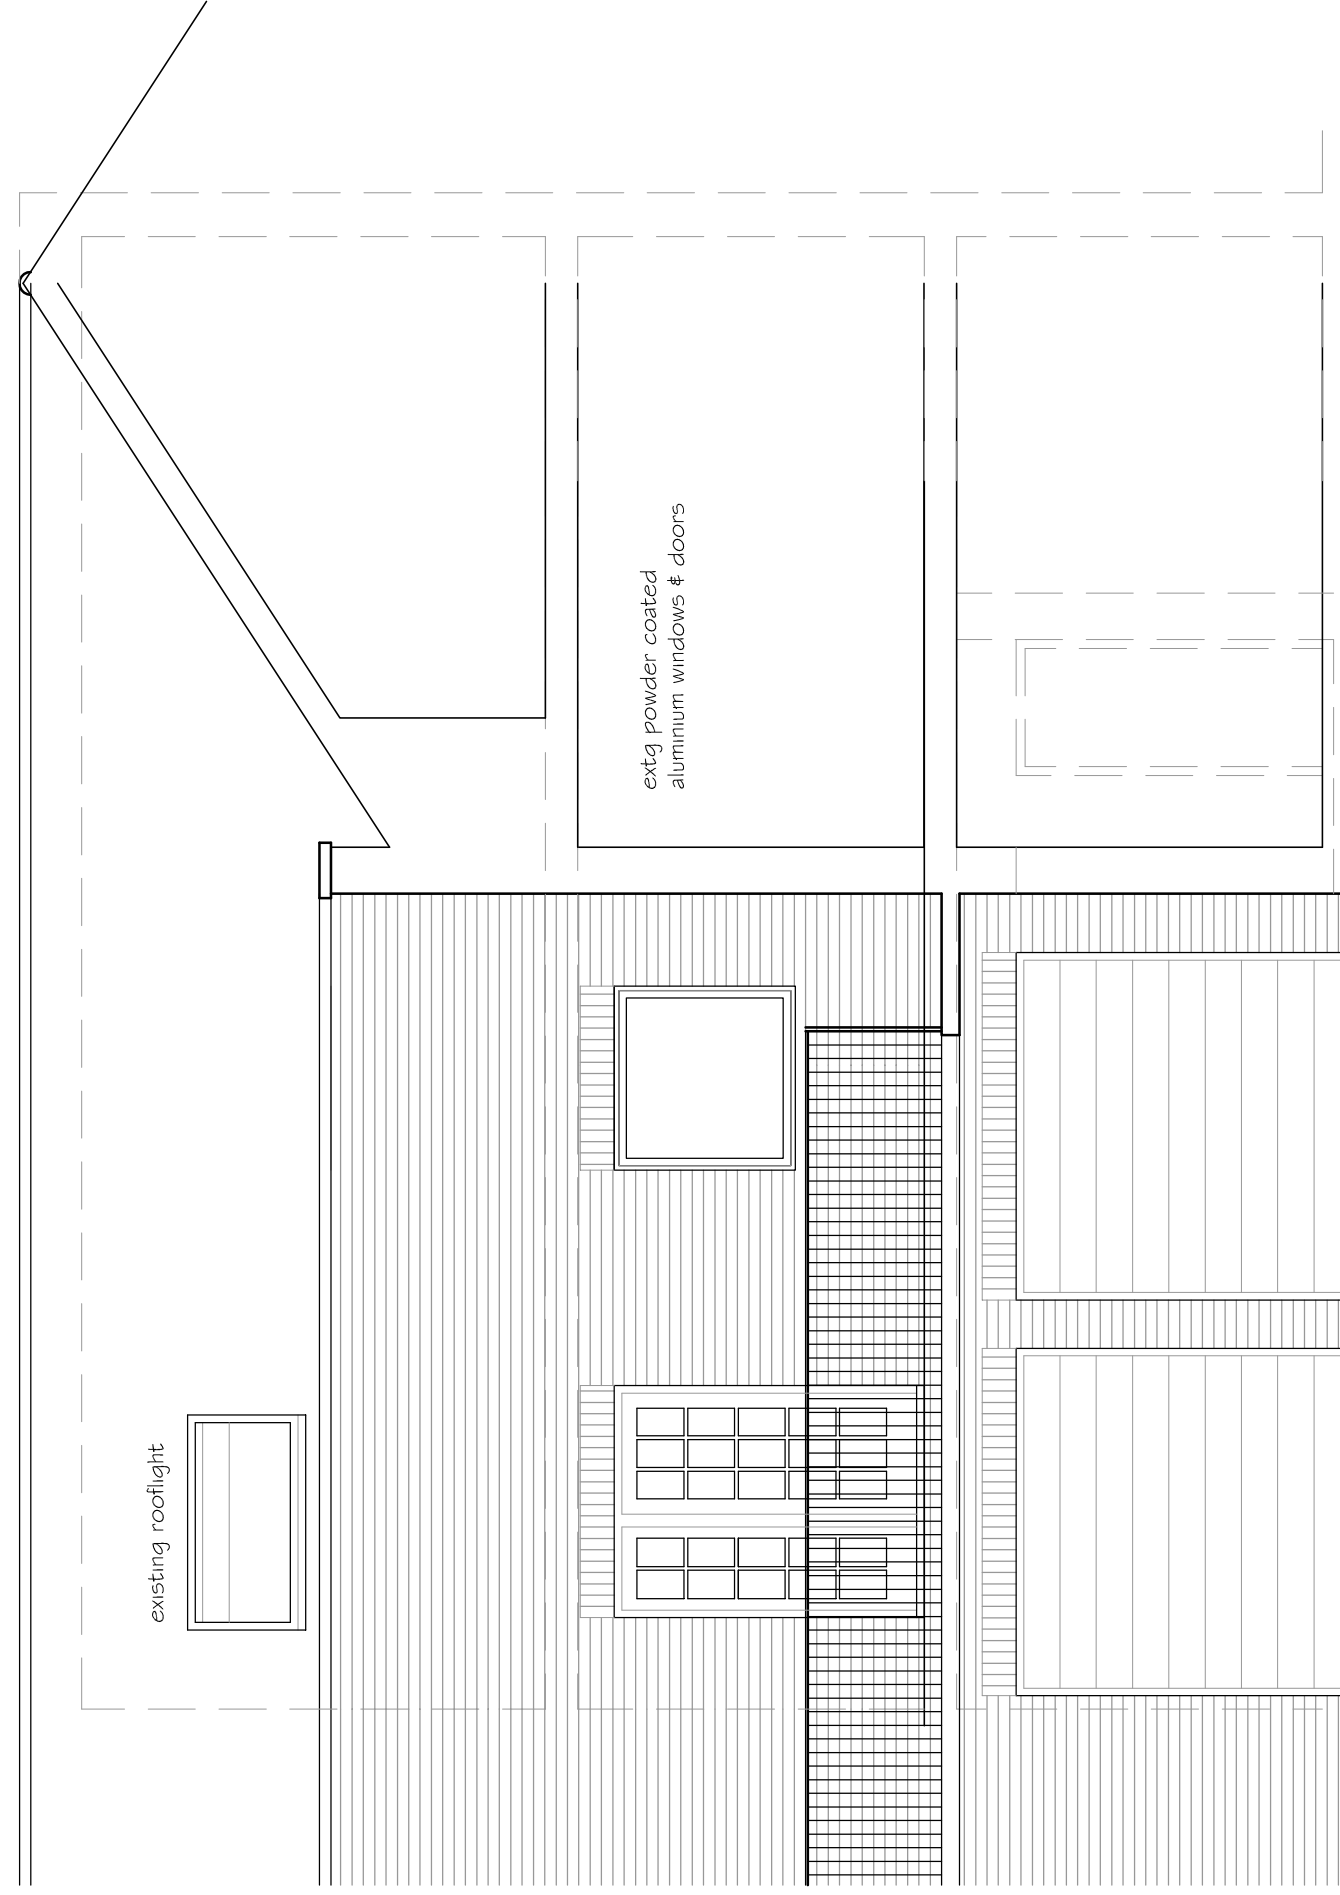

SOUTH EAST ELEVATION

COURTYARD GARDEN ELEVATION

MEWS COURTYARD ELEVATION

SECTION C - C

SECTION B - B

SECTION A - A

Revision Date
PNA
The Old Reading Room, 32 High Road
Essexford, Hatfield, Herts, AL9 6HW
01707 276595 / 275684 Fax: 01707 260084
email: info@pna.co.uk

Job Title
6 Steeles Mews South
Steeles Road
London NW3

Drawing Title
SURVEY
Existing Elevations
Sections A-A, B-B, C-C.

Date: May 2014 Scale: 1:50
Job No: 738 Drawing No: 02 B
Copyright: (c) Do Not Scale