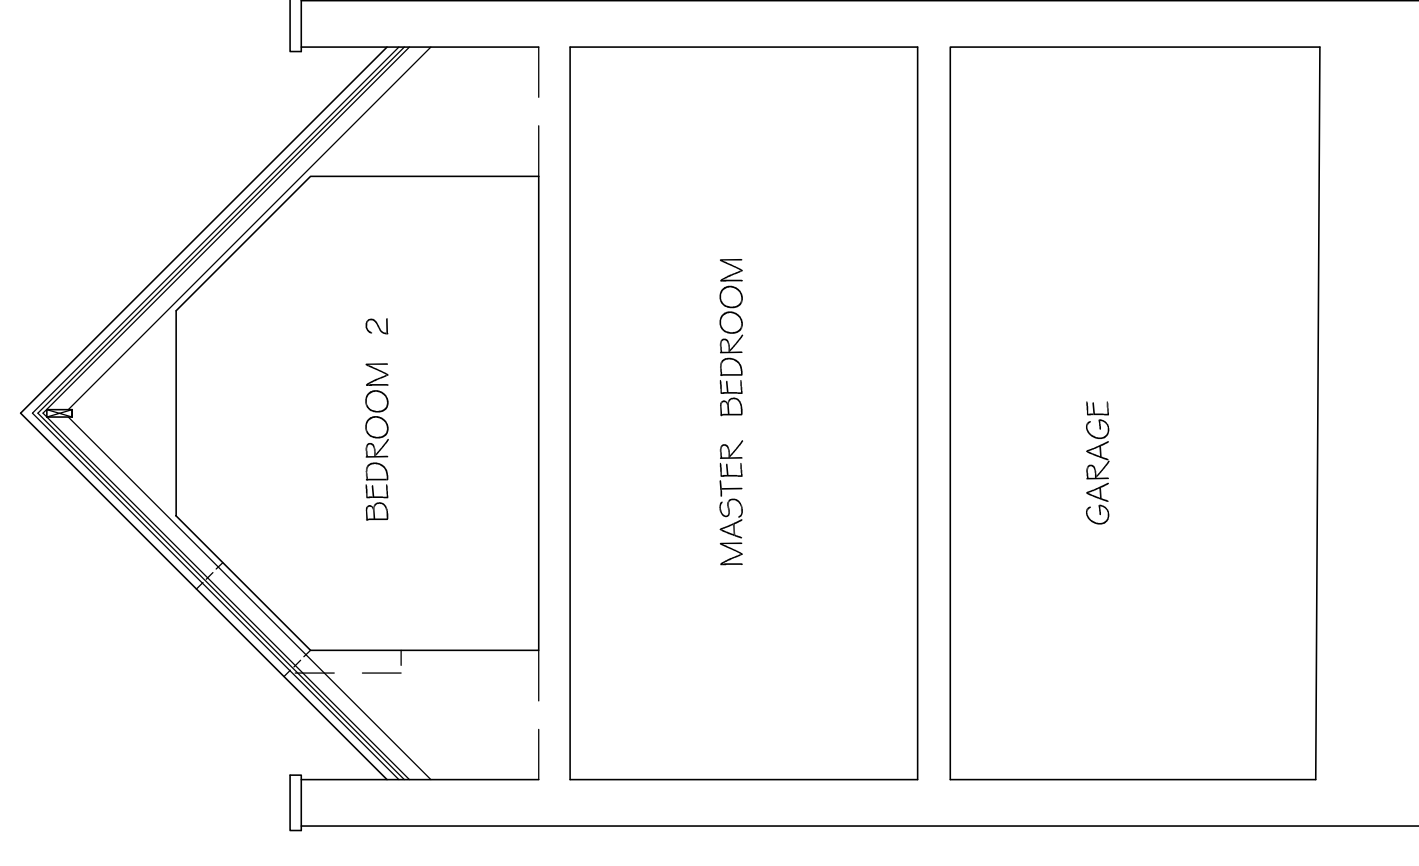

SECTION C - C