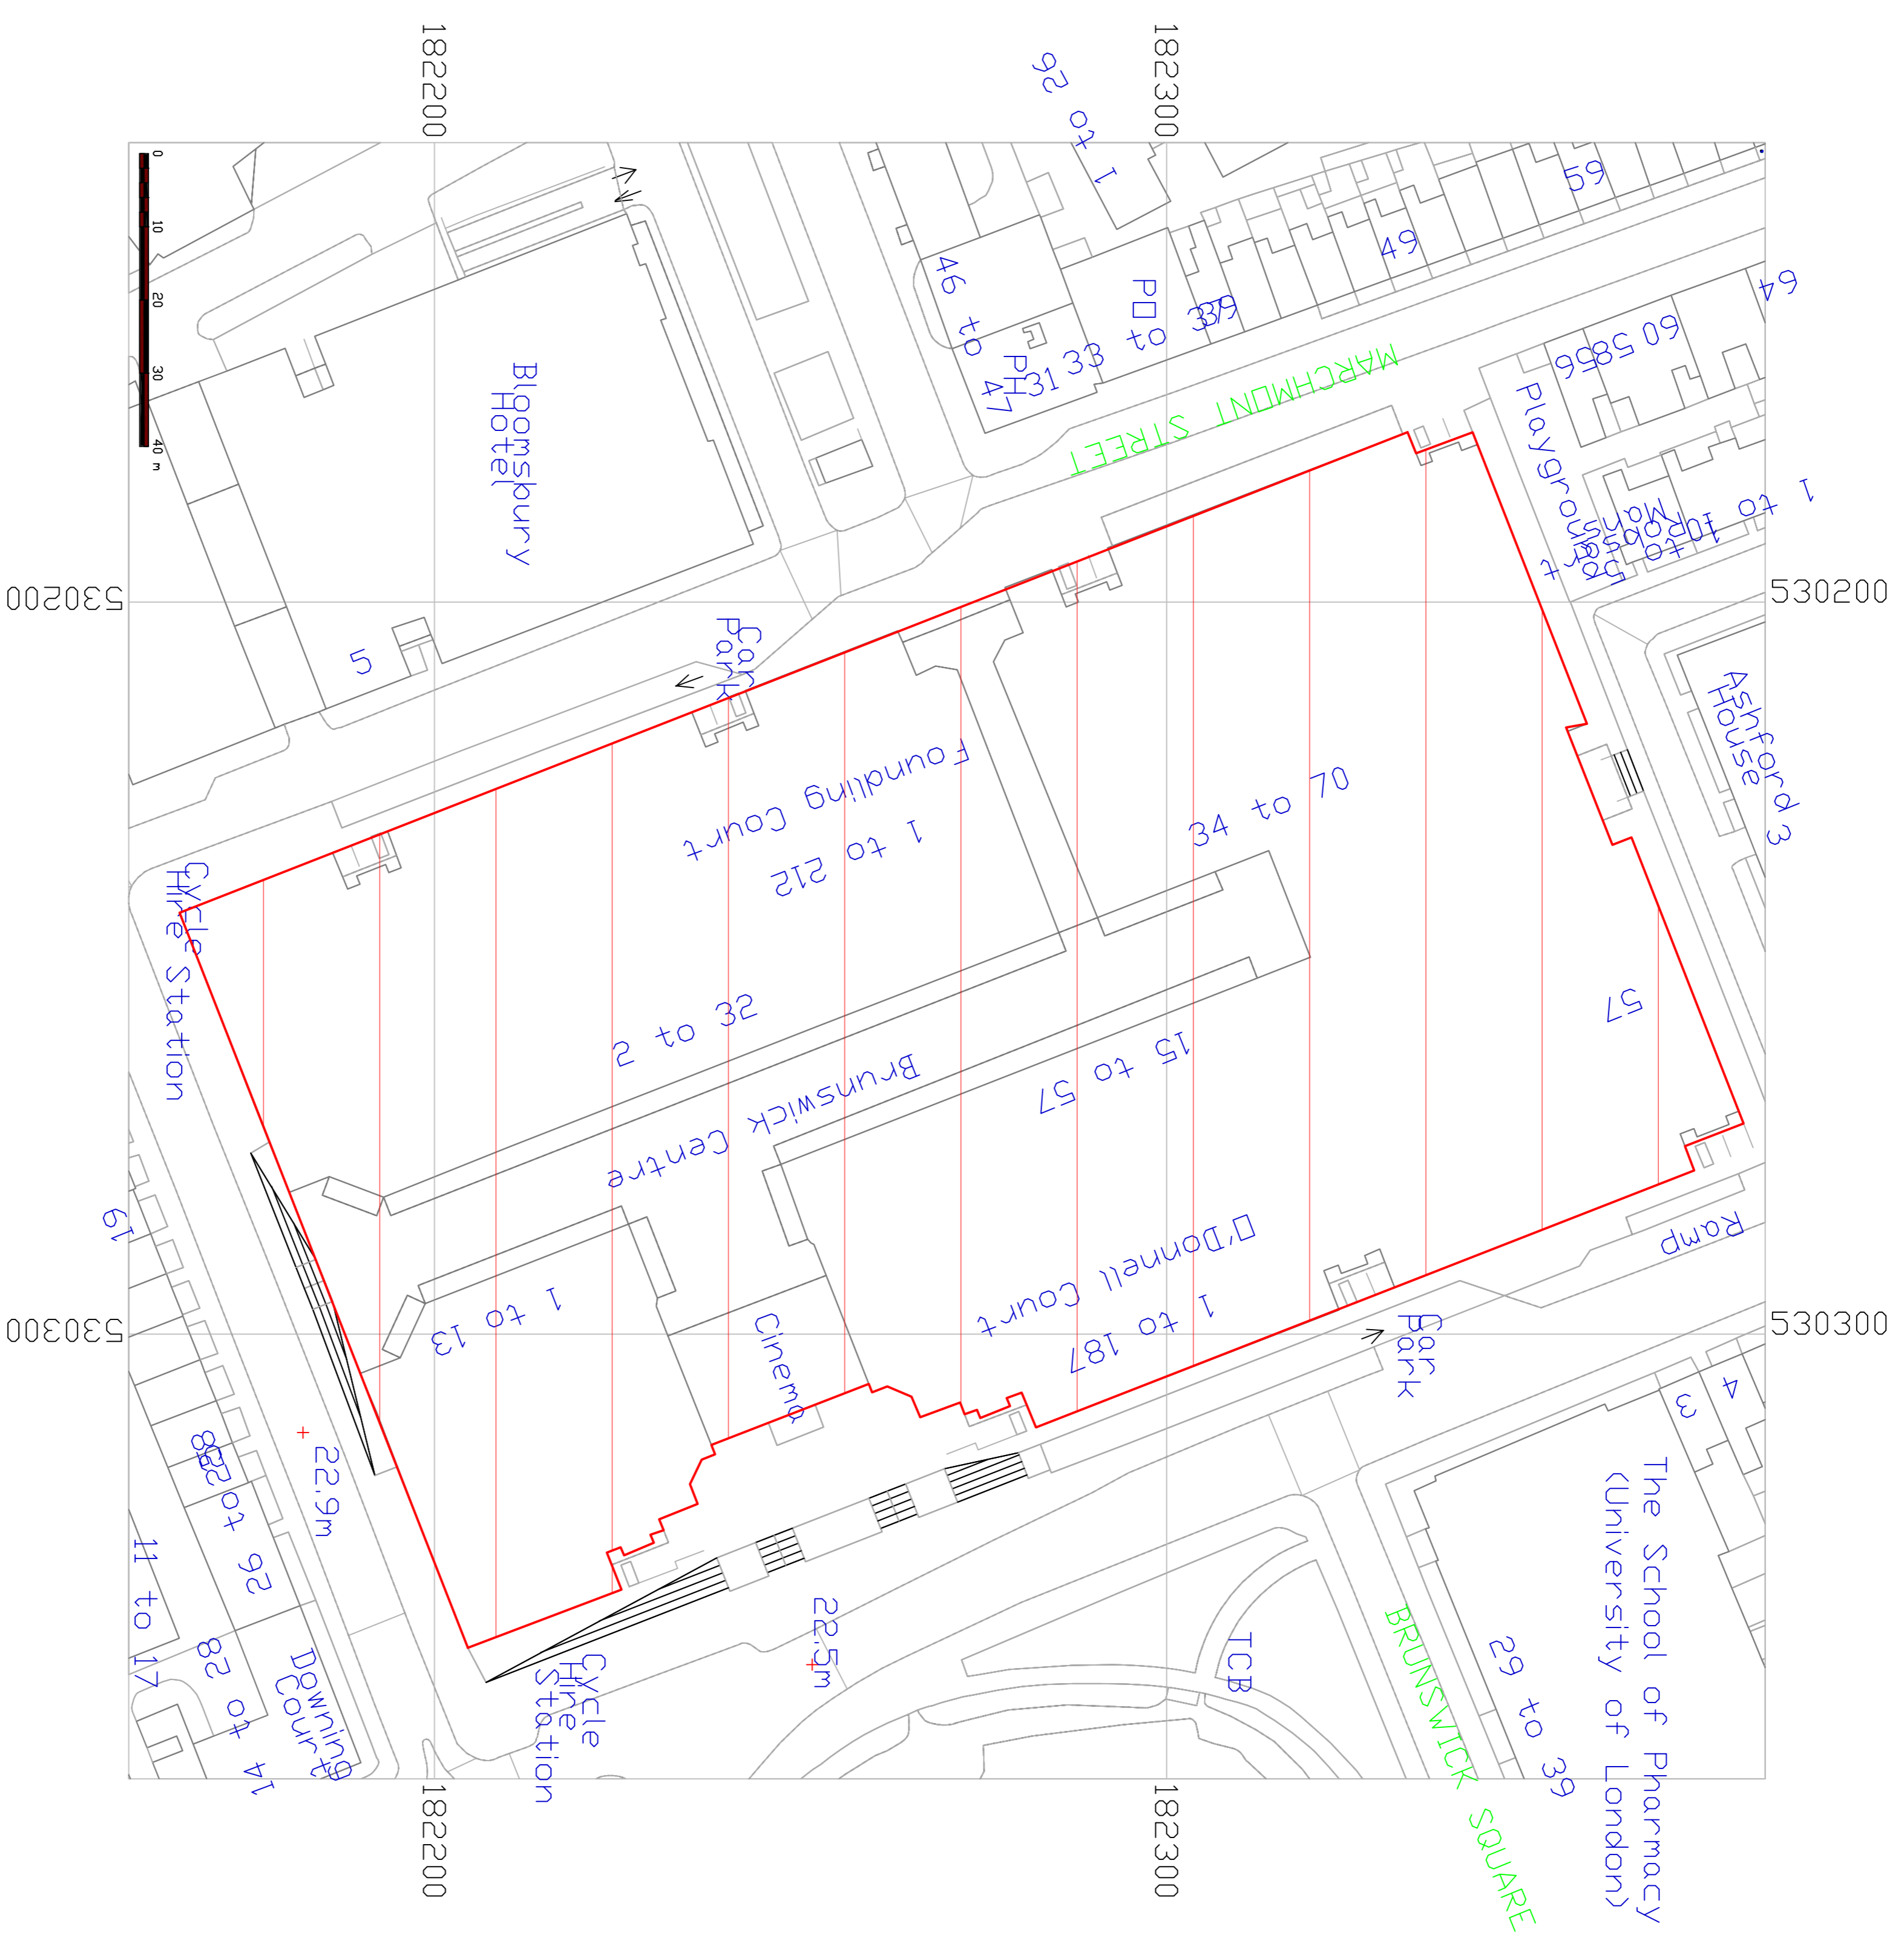

Location Plan 1:2500