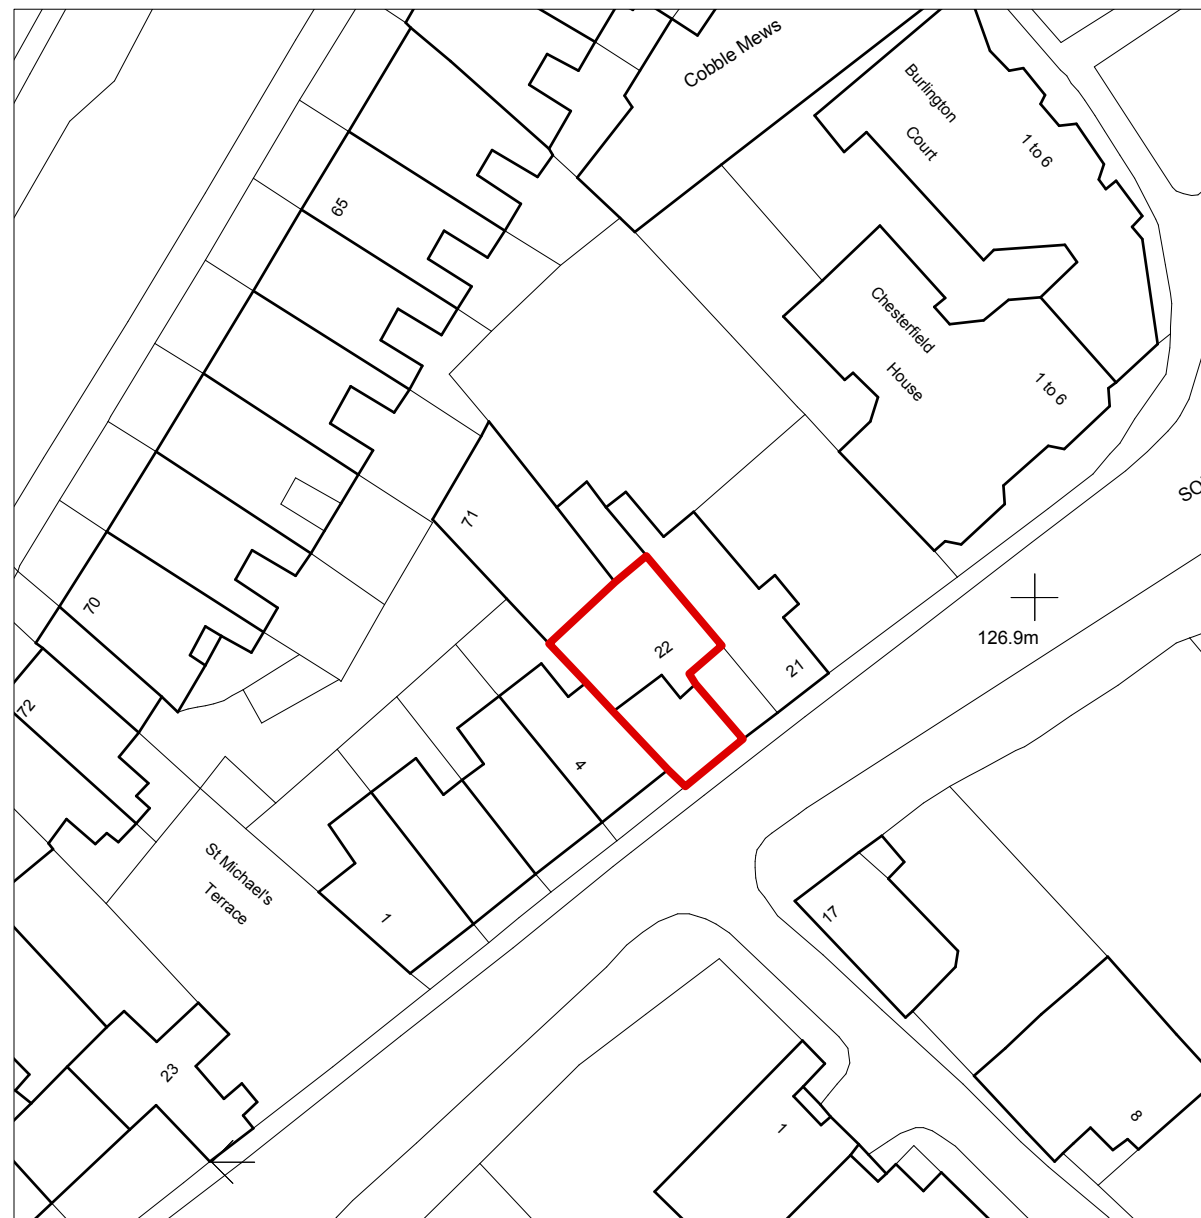

1 Location Plan
1:1250@A3

2 Block Plan
1:500@A3

Notes		
Revisions		
Date:	Rev:	Details:

STUDIO MACKERETH		
ARCHITECTS 63a SOUTH AUDLEY STREET W1K 2GS		
TELEPHONE +44 (0)20 7409 3744 EMAIL: INFO@STUDIOMACKERETH.COM		
Project 22 SOUTH GROVE, N6 6BB		
Drawing Title Location/Block Plan		
Scale AS SHOWN	Creation Date JUN 2014	Status PLA
Project No. 020	Drawing No. PL091 /	Revision