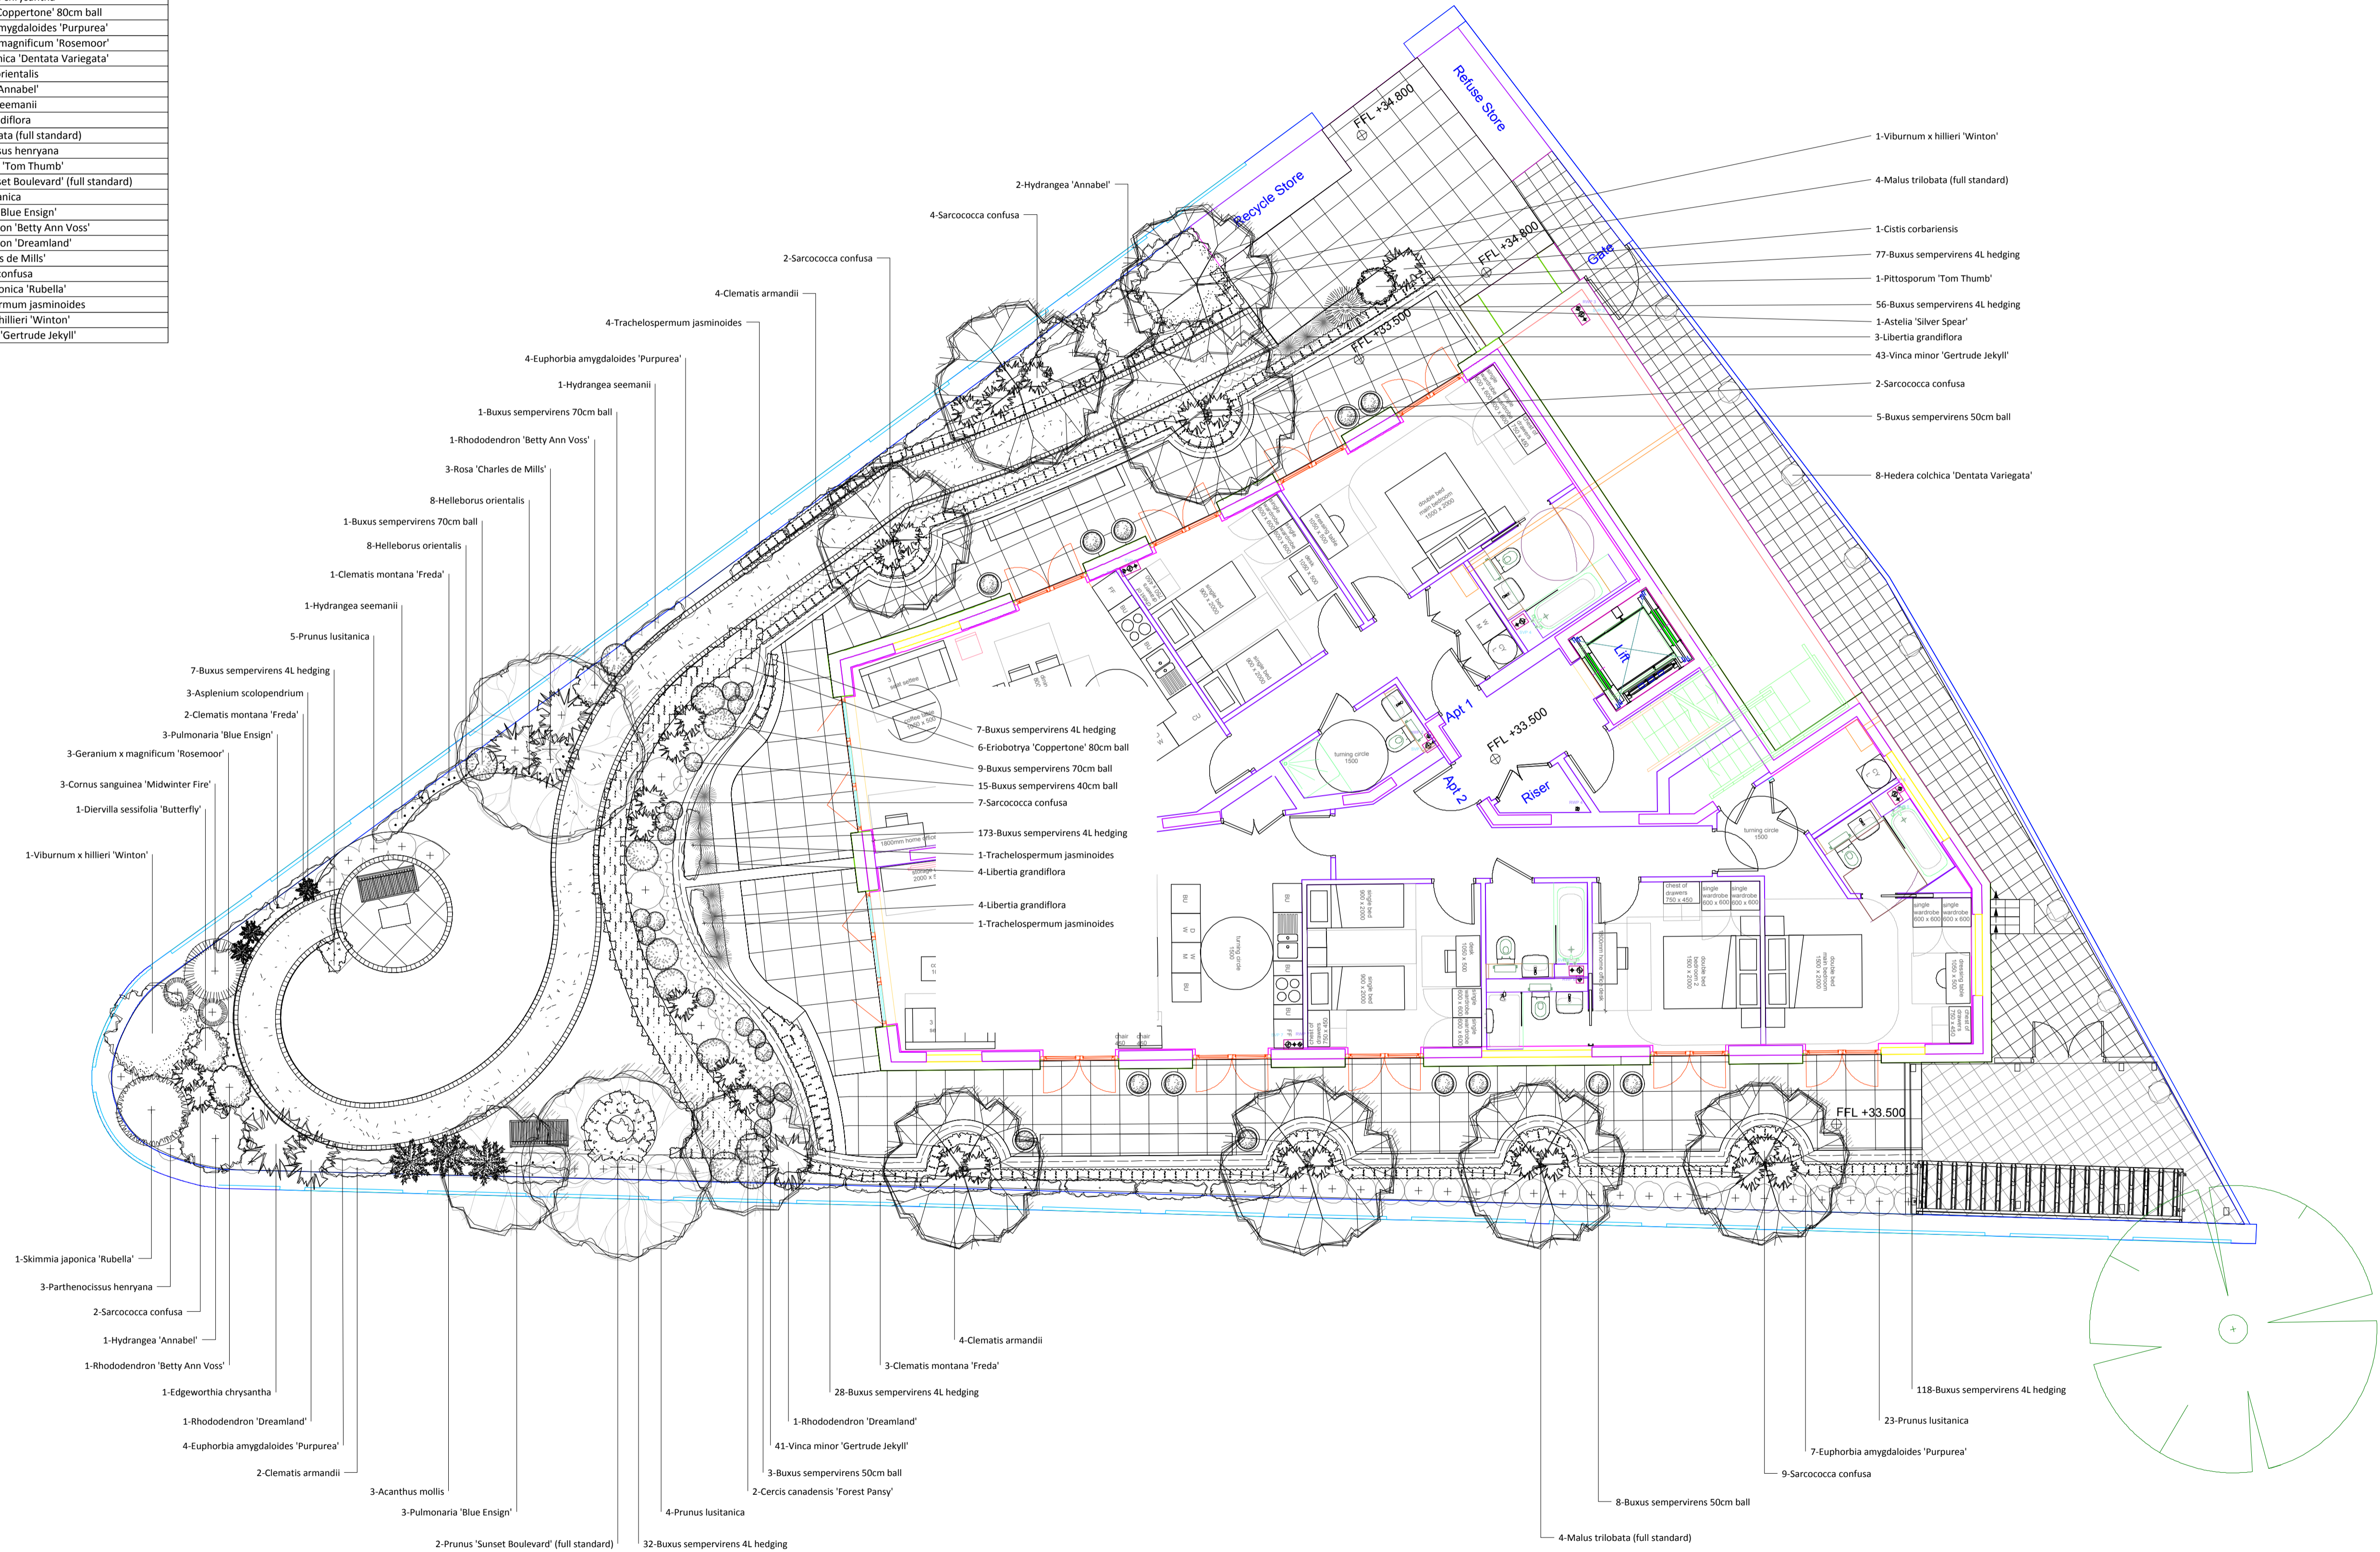

Qty	Latin Name
3	Acanthus mollis
3	Asplenium scolopendrium
1	Astelia 'Silver Spear'
498	Buxus sempervirens 4L hedging
15	Buxus sempervirens 40cm ball
16	Buxus sempervirens 50cm ball
11	Buxus sempervirens 70cm ball
2	Cercis canadensis 'Forest Pansy'
1	Cistus corbariensis
10	Clematis armandii
6	Clematis montana 'Freda'
3	Cornus sanguinea 'Midwinter Fire'
1	Diervilla sessifolia 'Butterfly'
1	Edgeworthia chrysantha
6	Eriobotrya 'Coppertone' 80cm ball
15	Euphorbia amygdaloides 'Purpurea'
3	Geranium x magnificum 'Rosemoor'
8	Hedera colchica 'Dentata Variegata'
16	Helleborus orientalis
3	Hydrangea 'Annabel'
2	Hydrangea seemanii
11	Libertia grandiflora
8	Malus trilobata (full standard)
3	Parthenocissus henryana
1	Pittosporum 'Tom Thumb'
2	Prunus 'Sunset Boulevard' (full standard)
32	Prunus lusitanica
6	Pulmonaria 'Blue Ensign'
2	Rhododendron 'Betty Ann Voss'
2	Rhododendron 'Dreamland'
3	Rosa 'Charles de Mills'
26	Sarcococca confusa
1	Skimmia japonica 'Rubella'
6	Trachelospermum jasminoides
2	Viburnum x hillieri 'Winton'
84	Vinca minor 'Gertrude Jekyll'

Notes:

Kate Gould Gardens Ltd
The Garden Design Studio
20 Aldenham Road
Radlett
Hertfordshire
WD7 5AK

T: 01923 830 733
W: kategouldgardens.com
E: enquiries@kategouldgardens.com
Company Reg no: 7370676
VAT no: 653262027

**KateGould
Gardens**

Client name:
Zen Developments

Project address:
St. Augustine's Road
Camden
London
NW1

Project number:
0103038

Date: 23 July 2014
Drawn by: Kate Gould

Sheet title: Planting plan
Sheet no.: Sht-2

Orientation:
Scale @ A1: 1cm : 75cm

Issue:
Planting plan