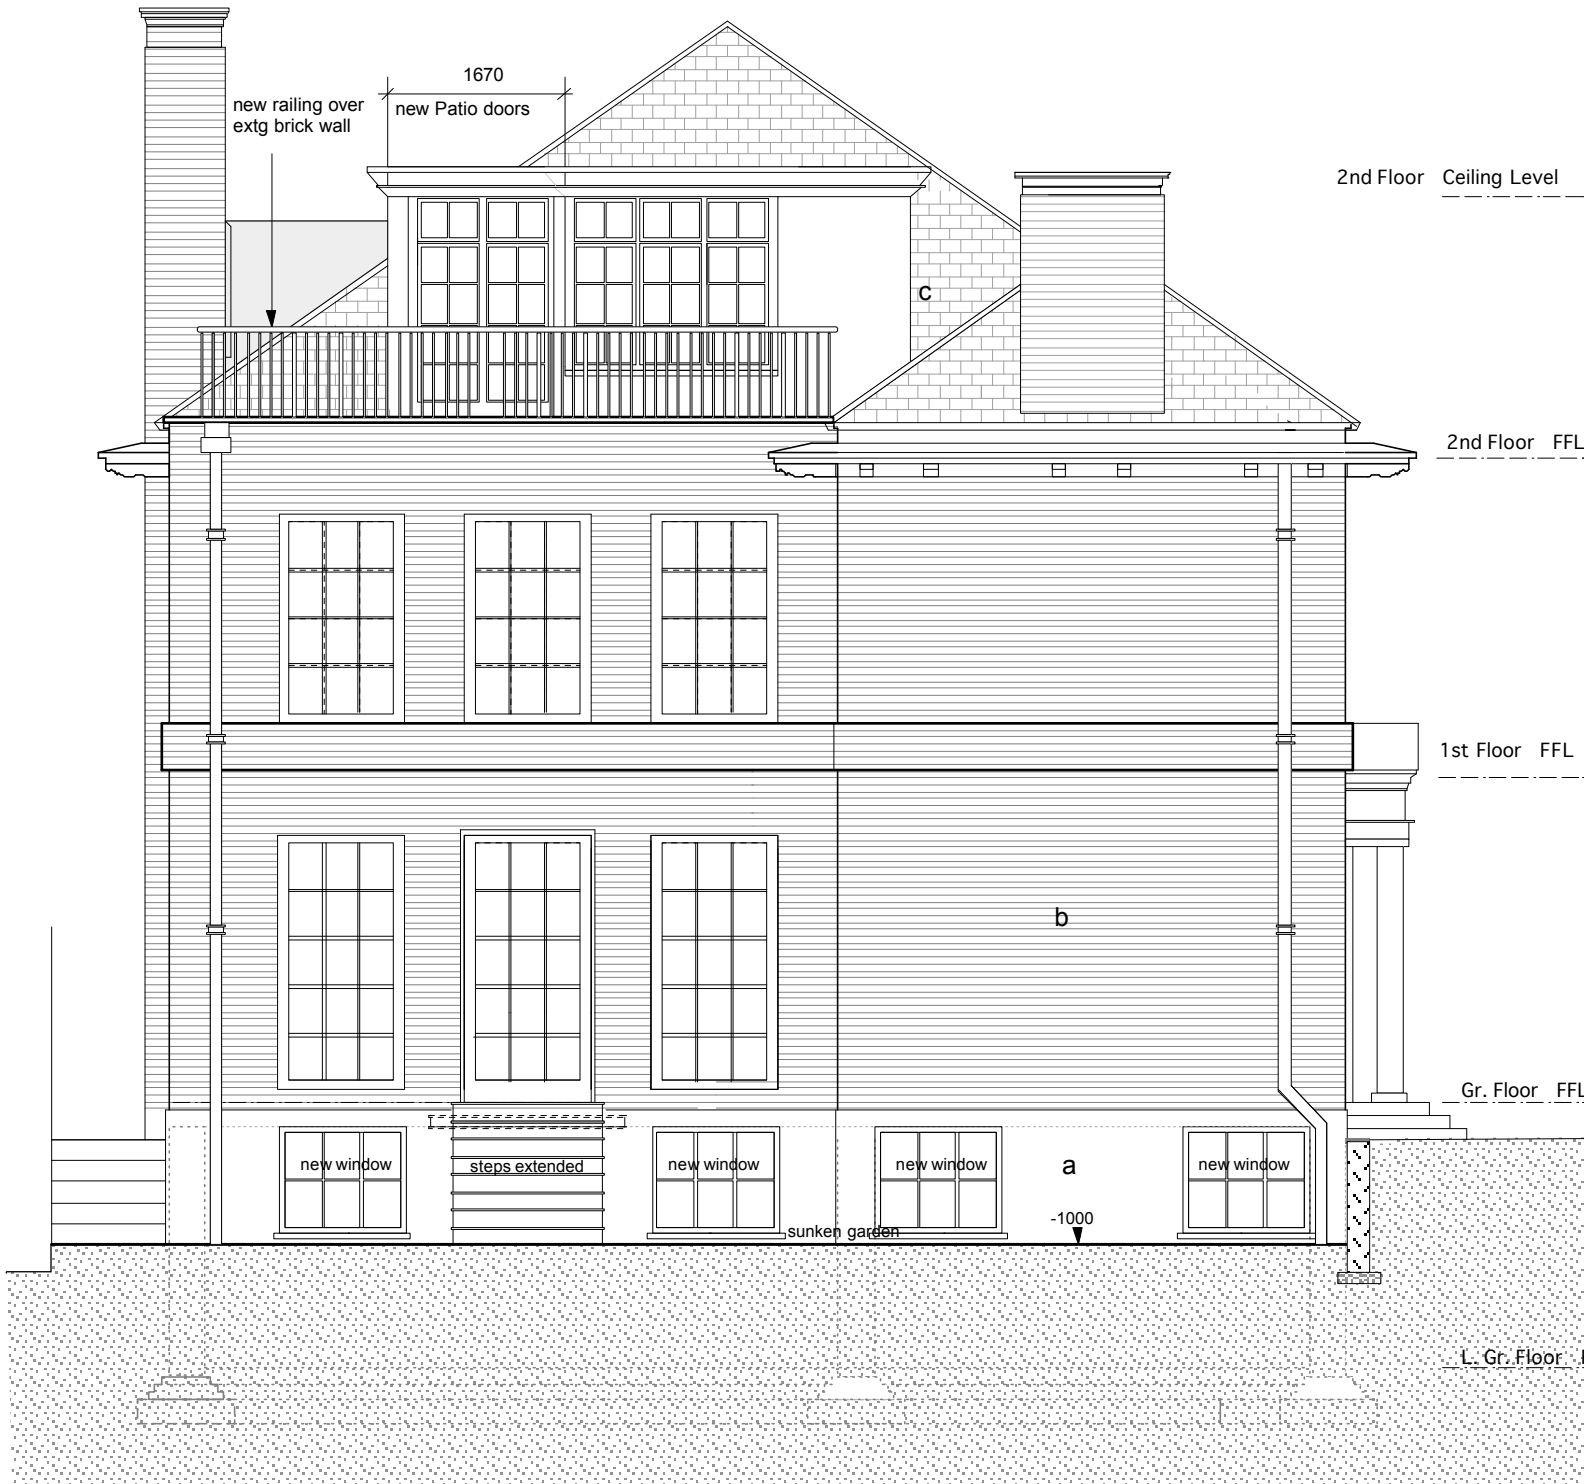

MATERIALS

- a white painted render
- b dutch bricks
- c grey slates
- d timber windows/ doors/ eaves

No	revisions	date
- project title		
The Dutch House		
77a Fitzjohn's Avenue, NW3 6NY		
- drawing title		
side elevation South/East		

- client **Dr & Mrs H. M. LIPMAN**

- scale 1 : 50 @ A3

date July 2014

drwg no : 1403 - 00 - 22

miltiadou design associates ltd
 27 Wyatt Road, Highbury, London N5 2JU
 t: +44(0)20 7704 0299 & (0)7873 314 733
 e: msmda@btinternet.com