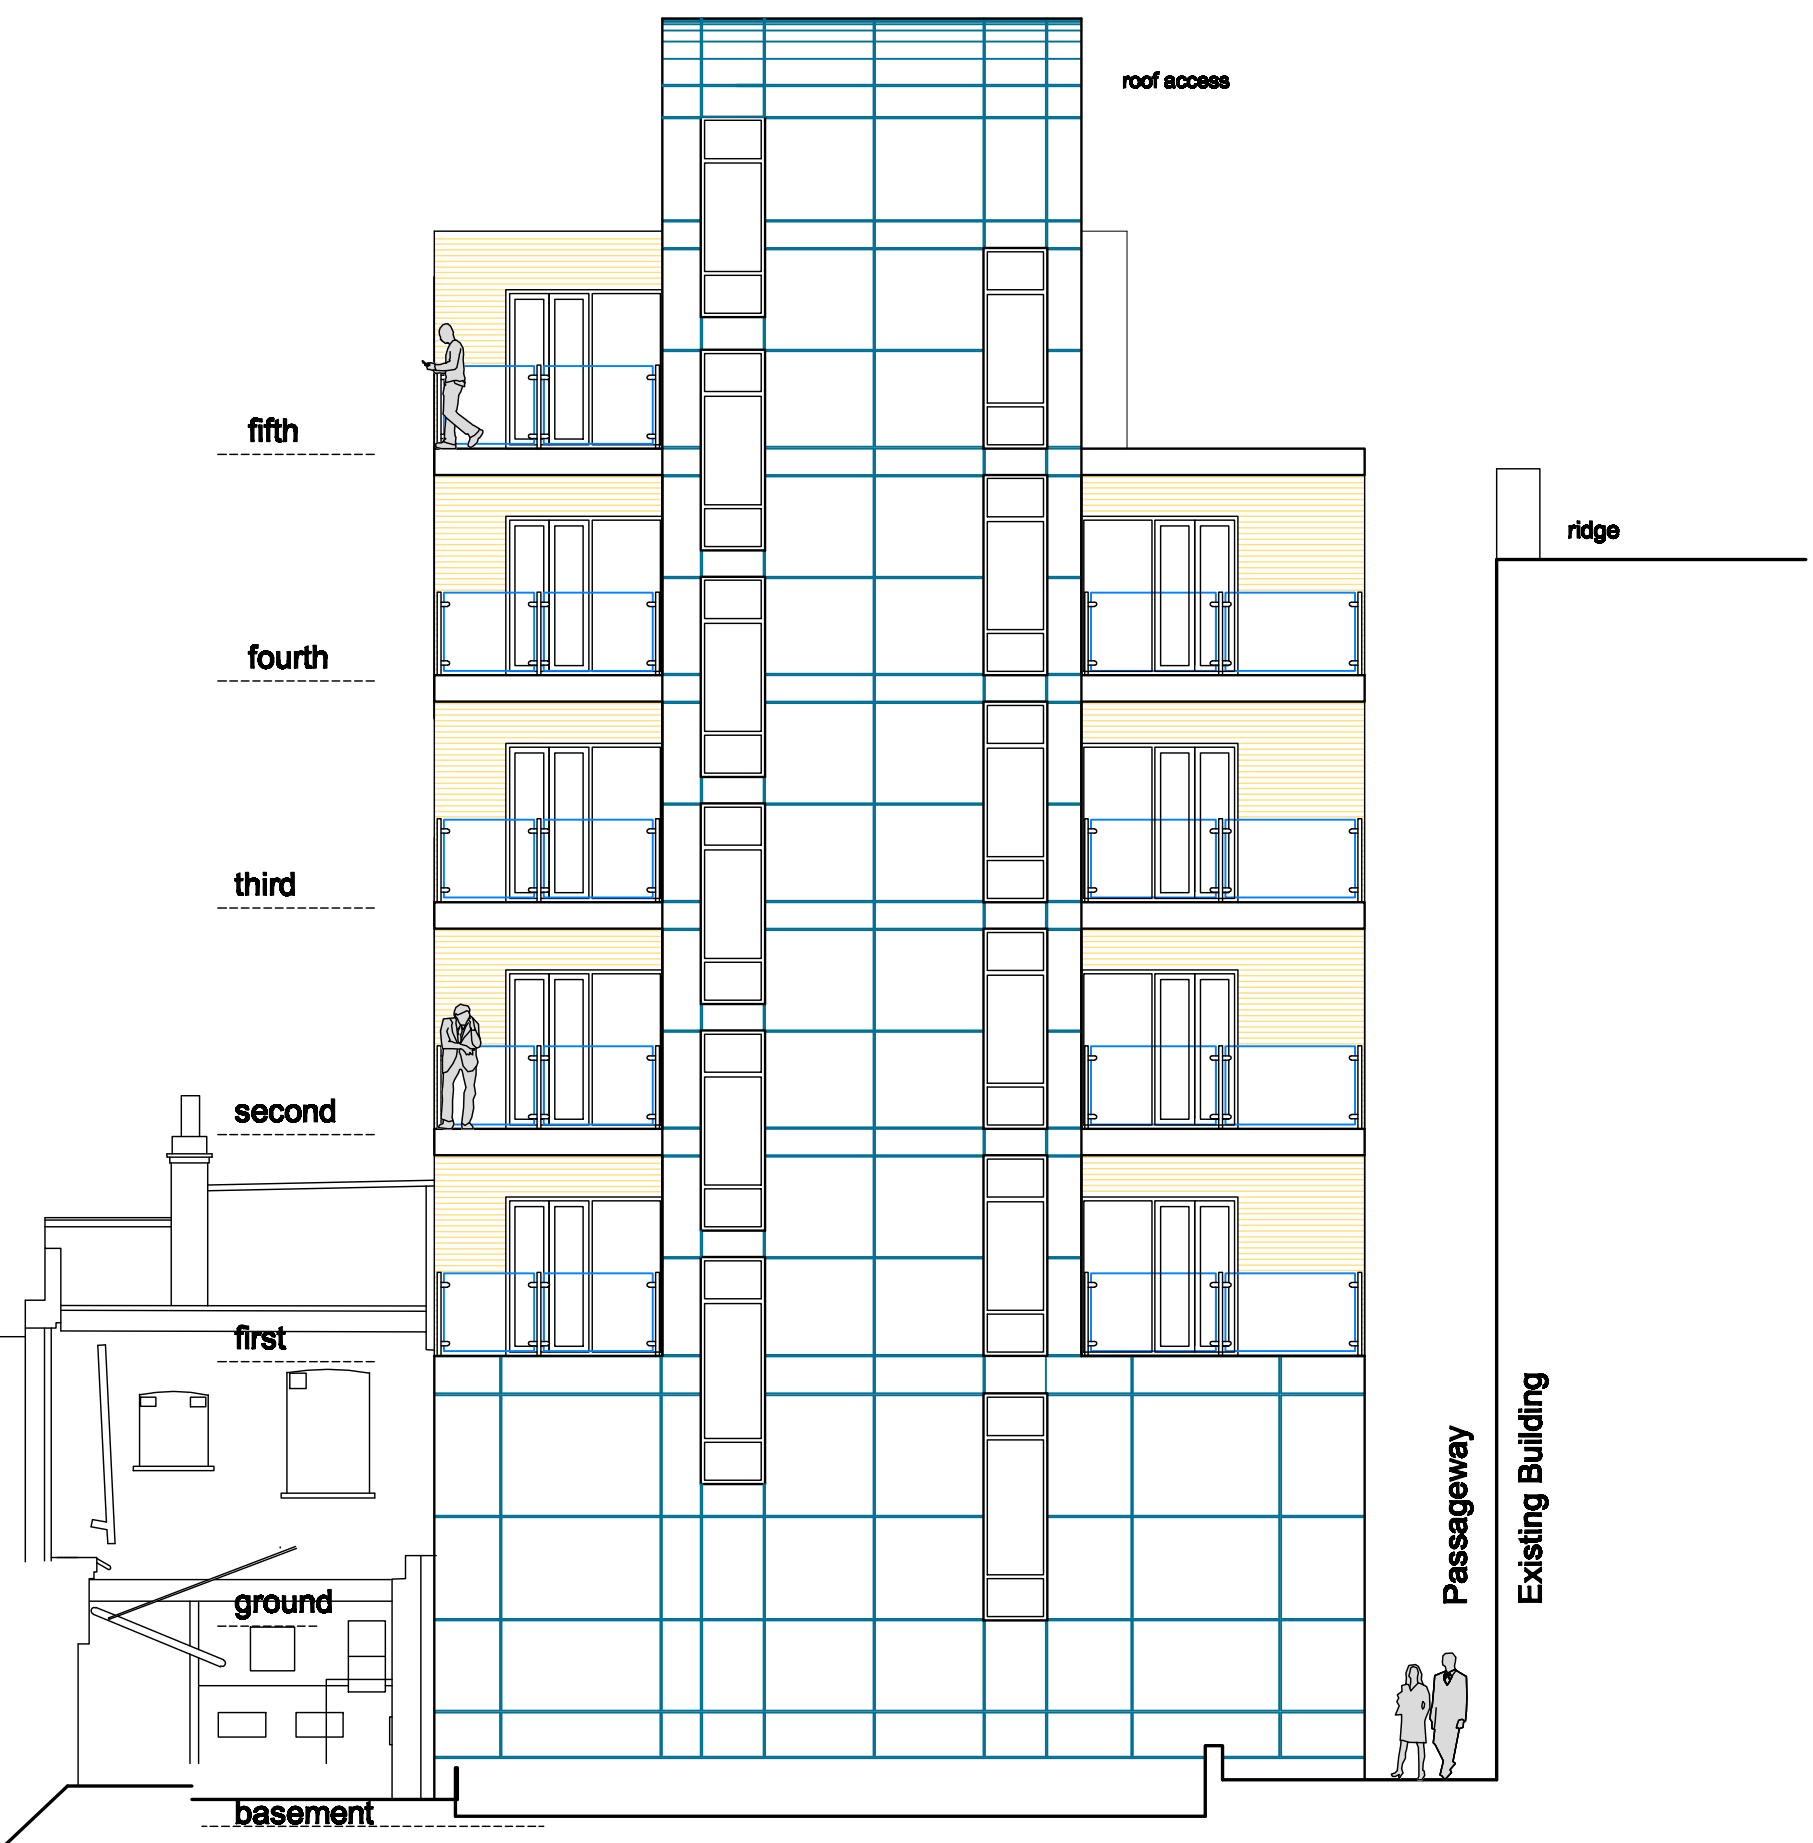

North East Elevation
(To Finchley Road)

South West Elevation

Revision	Date		
Copyright Reserved	Do Not Scale Except for Planning		
All Dimensions To Be Checked On Site			
Project			
Finchley Bell Finchley Road London			
Drawing			
Redevelopment Elevations			
Wythe Holland Limited			
Chartered Architects Phone +44 (01780) 758808 Fax +44 (01780) 758909 www.wytheholland.co.uk			
Unit 7, Messenger Centre Crown Lane, Tinwell, Nr Stamford Rutland PE9 3UF mail@wytheholland.co.uk			
Date	Scale	Job No	Drawing No
30.07.14	1:100	1744	13