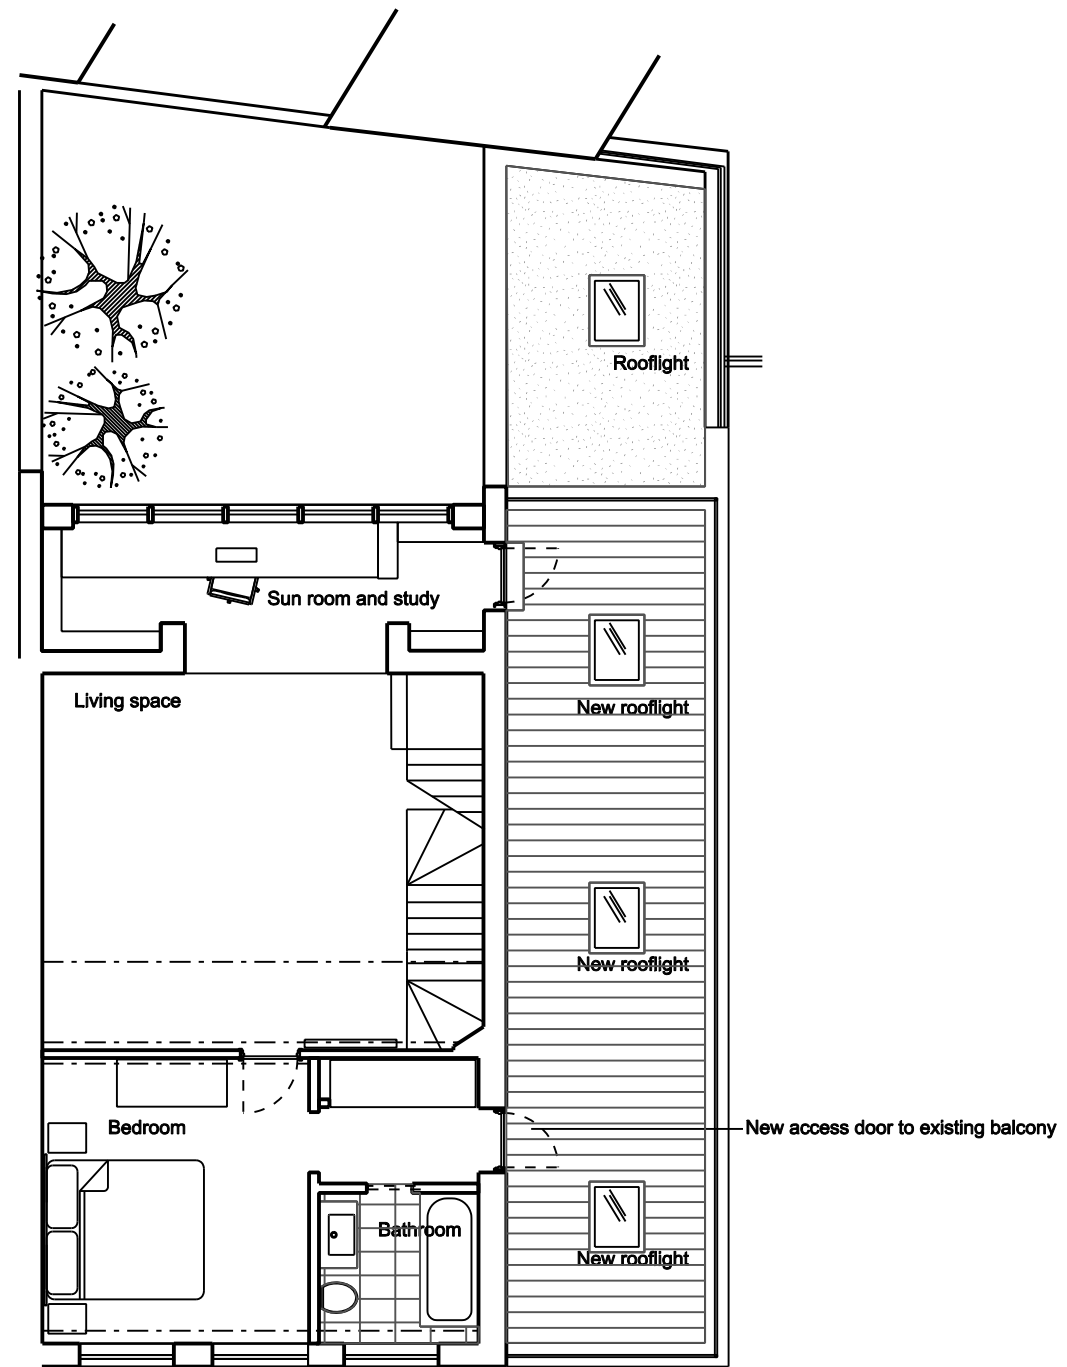

Existing first floor plan

Proposed first floor plan

Duncan Woodburn RIBA
Architect ■
 Second floor studio,
 28 Poland street
 London W1F 8QP Tel. 0207 637 3819
 Mob. 07956 661 426

8 Old Brewery Mews
09 Existing and first
floor plans

August 2014
 1:50 @ A1, 1:100 @ A3