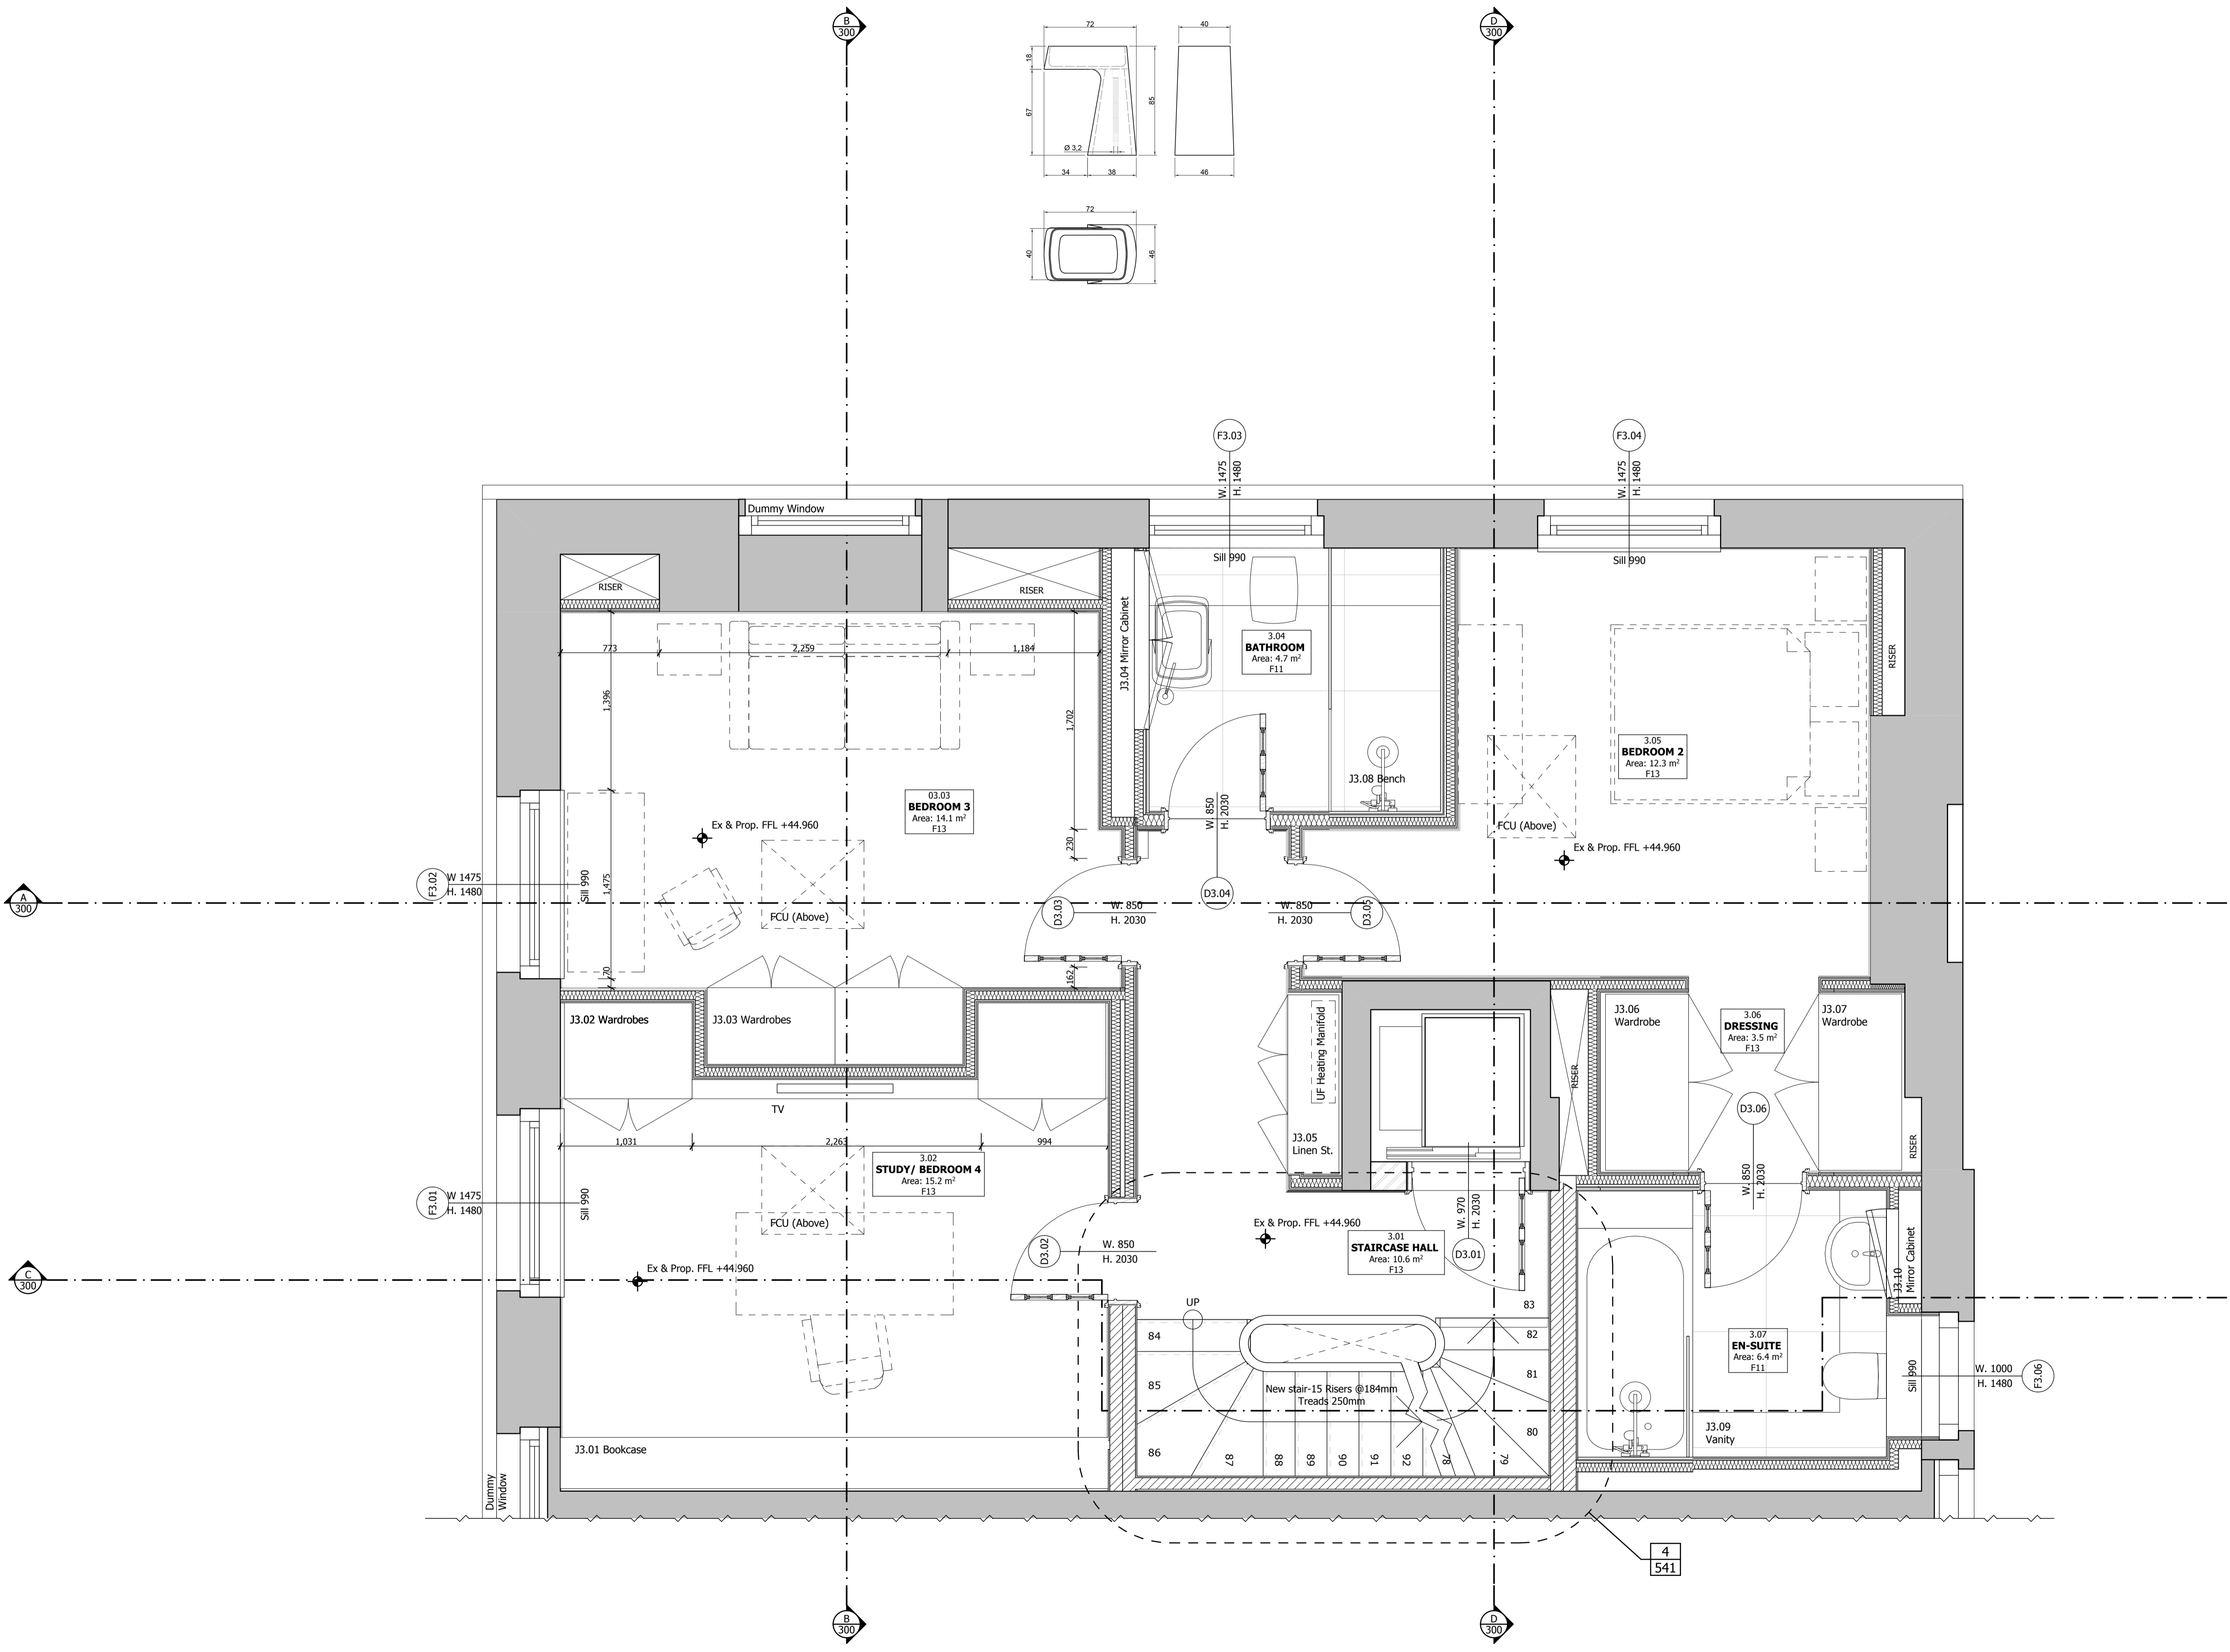

Figured dimensions only are to be taken from this drawing. All dimensions are to be checked on site before any work is put in hand. If in doubt, ask.

1:25
0 500 1000mm

Legends & Notes:

Rev	Date	Descriptor	Athr.
PL03	27.08.14	For Planning	PB

SHH ARCHITECTS | INTERIORS DESIGNERS

RIBA MEMBER

Chartered Practice

1 Vincourt Place, Ravenscourt Park
Hammersmith, London W6 9NU
Phone +44 (0) 20 8600 4171 Email info@shh.co.uk
shh.co.uk

Project:
2 Chester Terrace
Regents Park, London
NW1 4NL
Client:
Private Client
Drawing Title:
020 General Arrangements

Third Floor
(Project number)DWG number_Revision
(744)025_P03