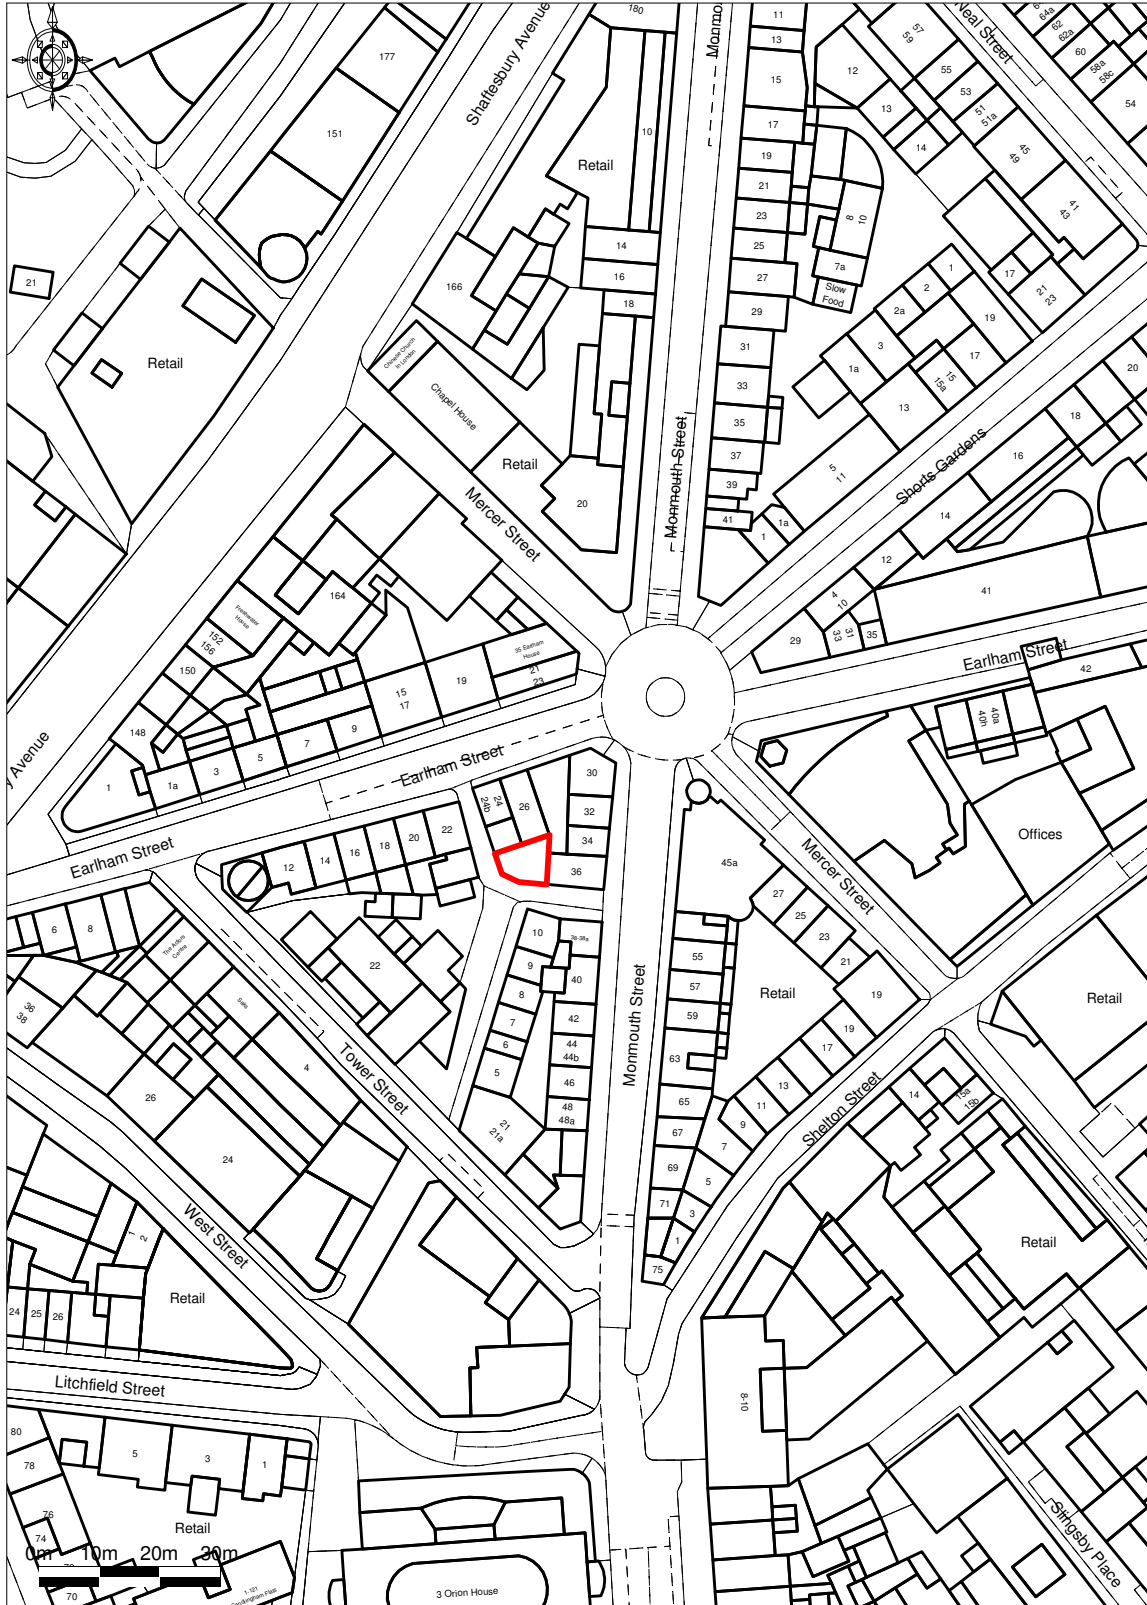

Site Location Plan

Flat 1, Fielding Court, London, WC2H 9LN

ROLFE JUDD LTD, OLD CHURCH COURT, CLAYLANDS ROAD, THE OVAL, LONDON SW8 1NZ