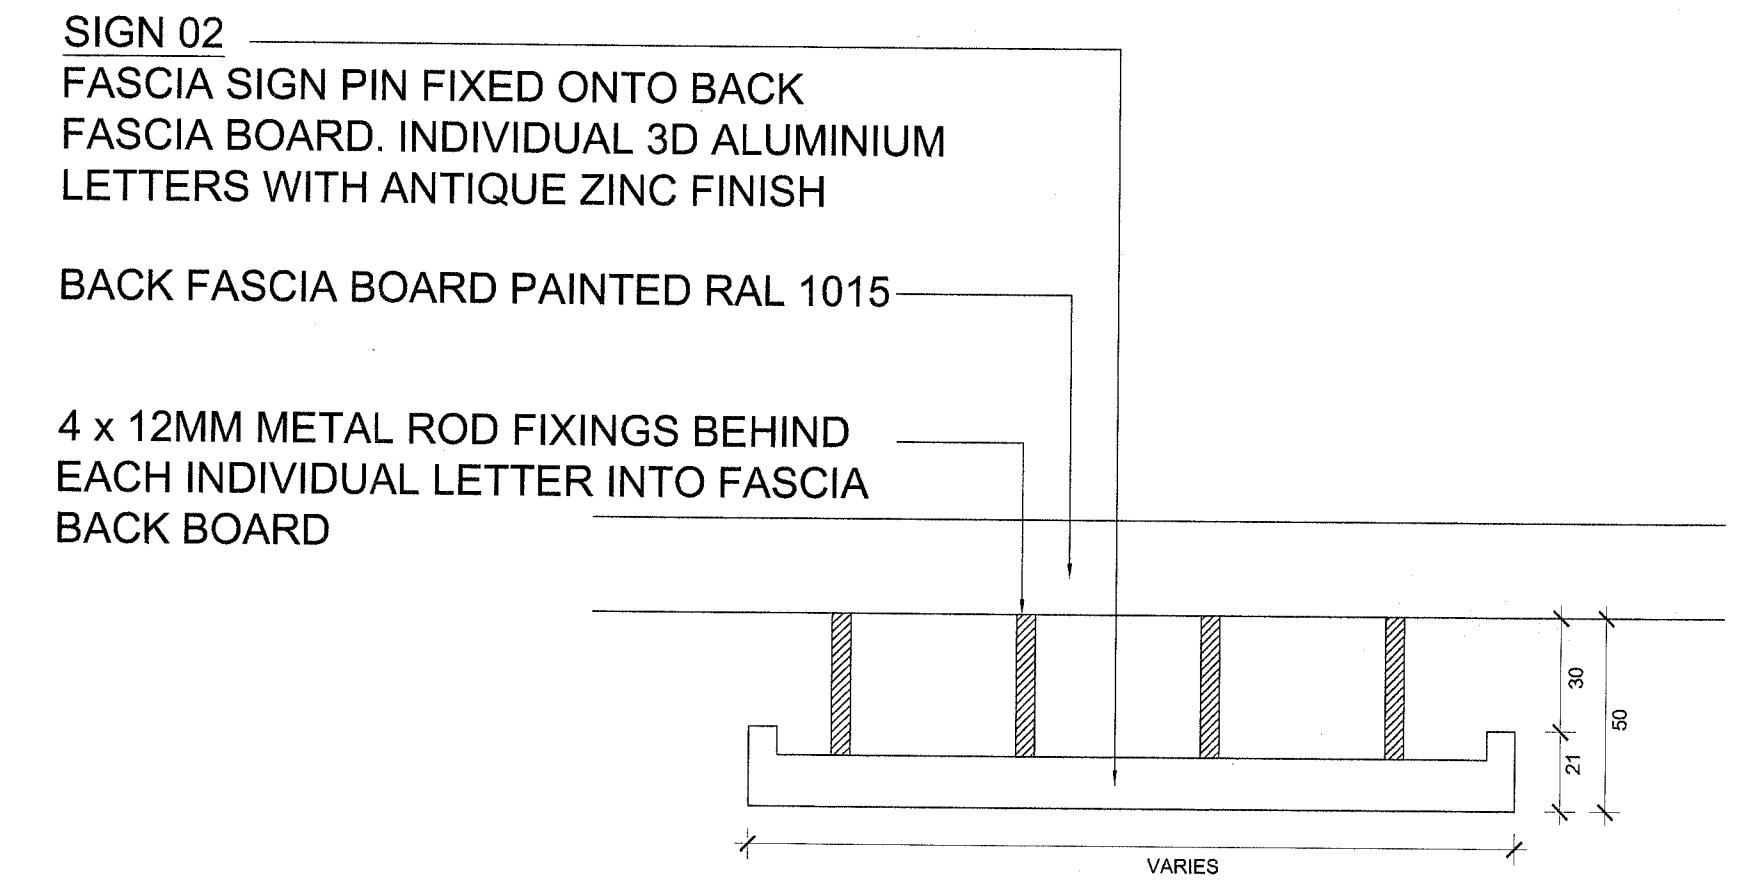

SIGN 1 DETAIL - FASCIA SIGN
SCALE 1:5

SIGN 1 DETAIL - FASCIA SIGN - LETTER SECTIONAL DETAIL
SCALE 1:2

SIGN 1 DETAIL - FASCIA SIGN
SCALE 1:5

REVISION
D 15.08.14 Revise signs

PROJECT
BRASSERIE BLANC
8, CHARLOTTE STREET
LONDON W1T 2LS

DRAWING TITLE
SIGNAGE DETAILS

SCALE
1:50@A1
1:100@A3

DATE
14/05/13

DRAWING NUMBER
1493/83

REVISION
D