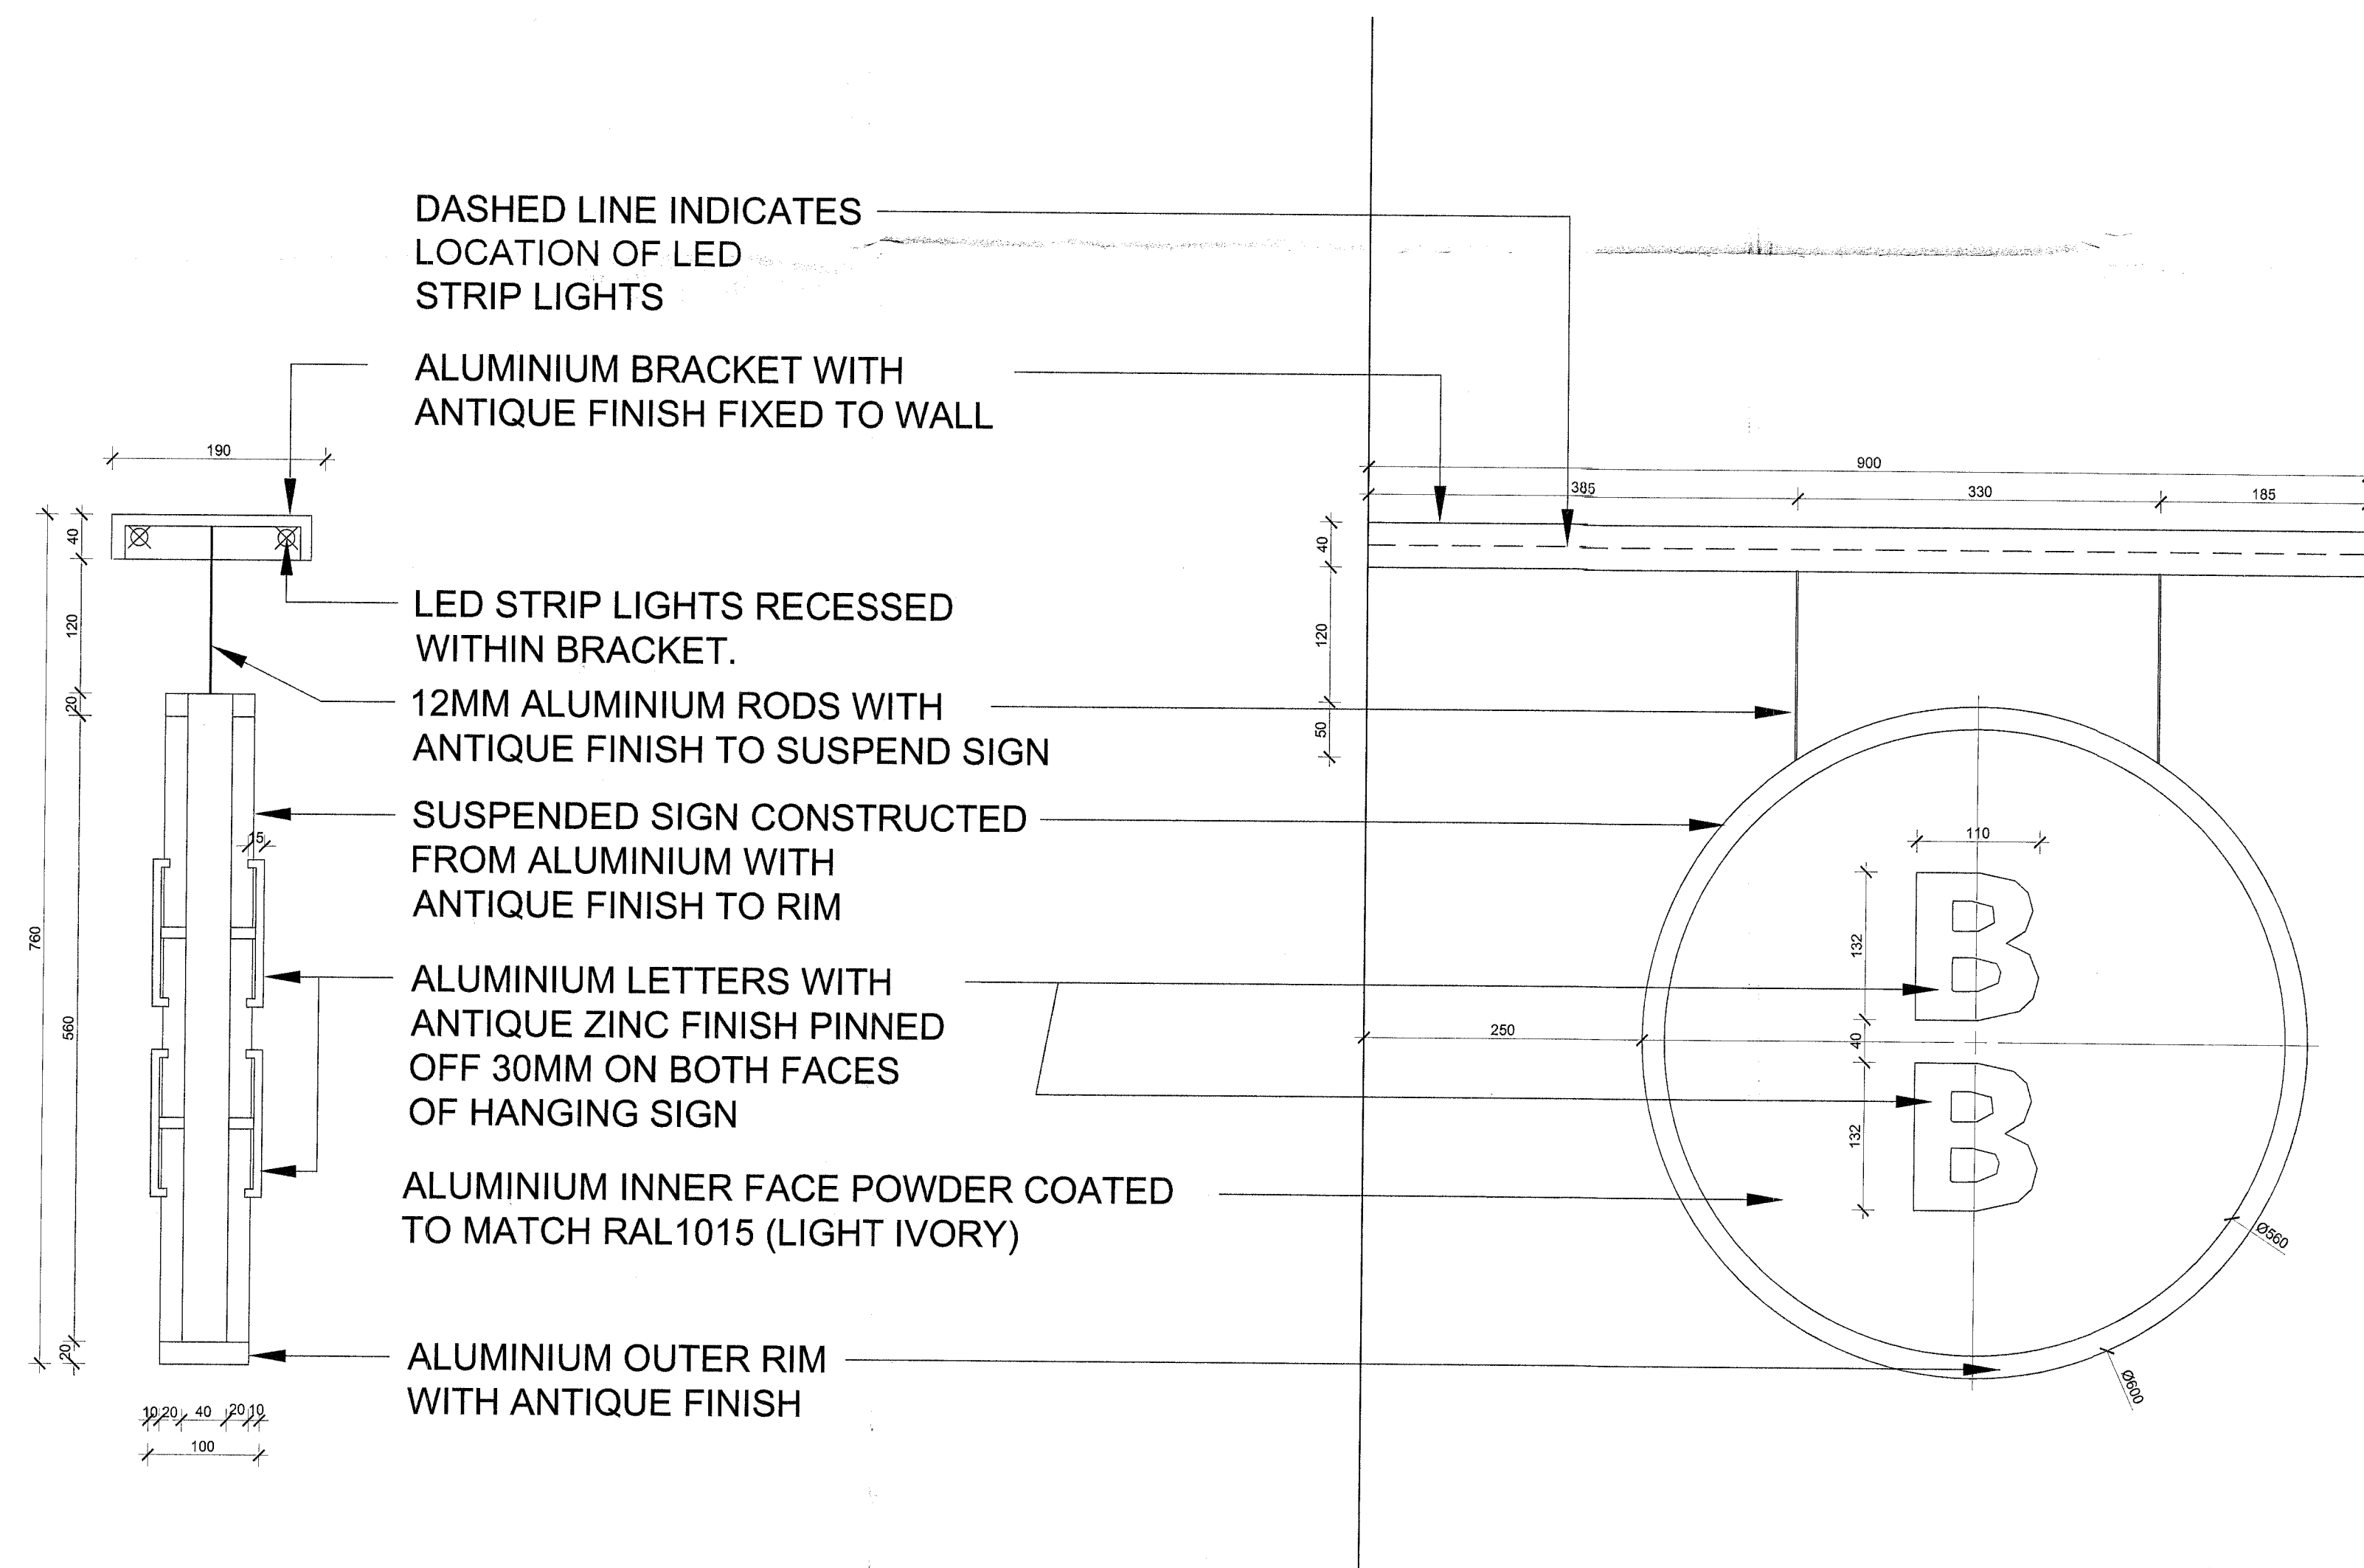

SIGN 1 DETAIL - FASCIA SIGN
SCALE 1:5

SIGN 1 DETAIL - FASCIA SIGN - LETTER SECTIONAL DETAIL
SCALE 1:2

SIGN 1 DETAIL - FASCIA SIGN
SCALE 1:5

REVISION
D 15.08.14 Revise signs

PROJECT
BRASSERIE BLANC
8, CHARLOTTE STREET
LONDON W1T 2LS

DRAWING TITLE
SIGNAGE DETAILS

SCALE
1:50@A1
1:100@A3

DATE
14/05/13

DRAWING NUMBER
1493/83

REVISION
D