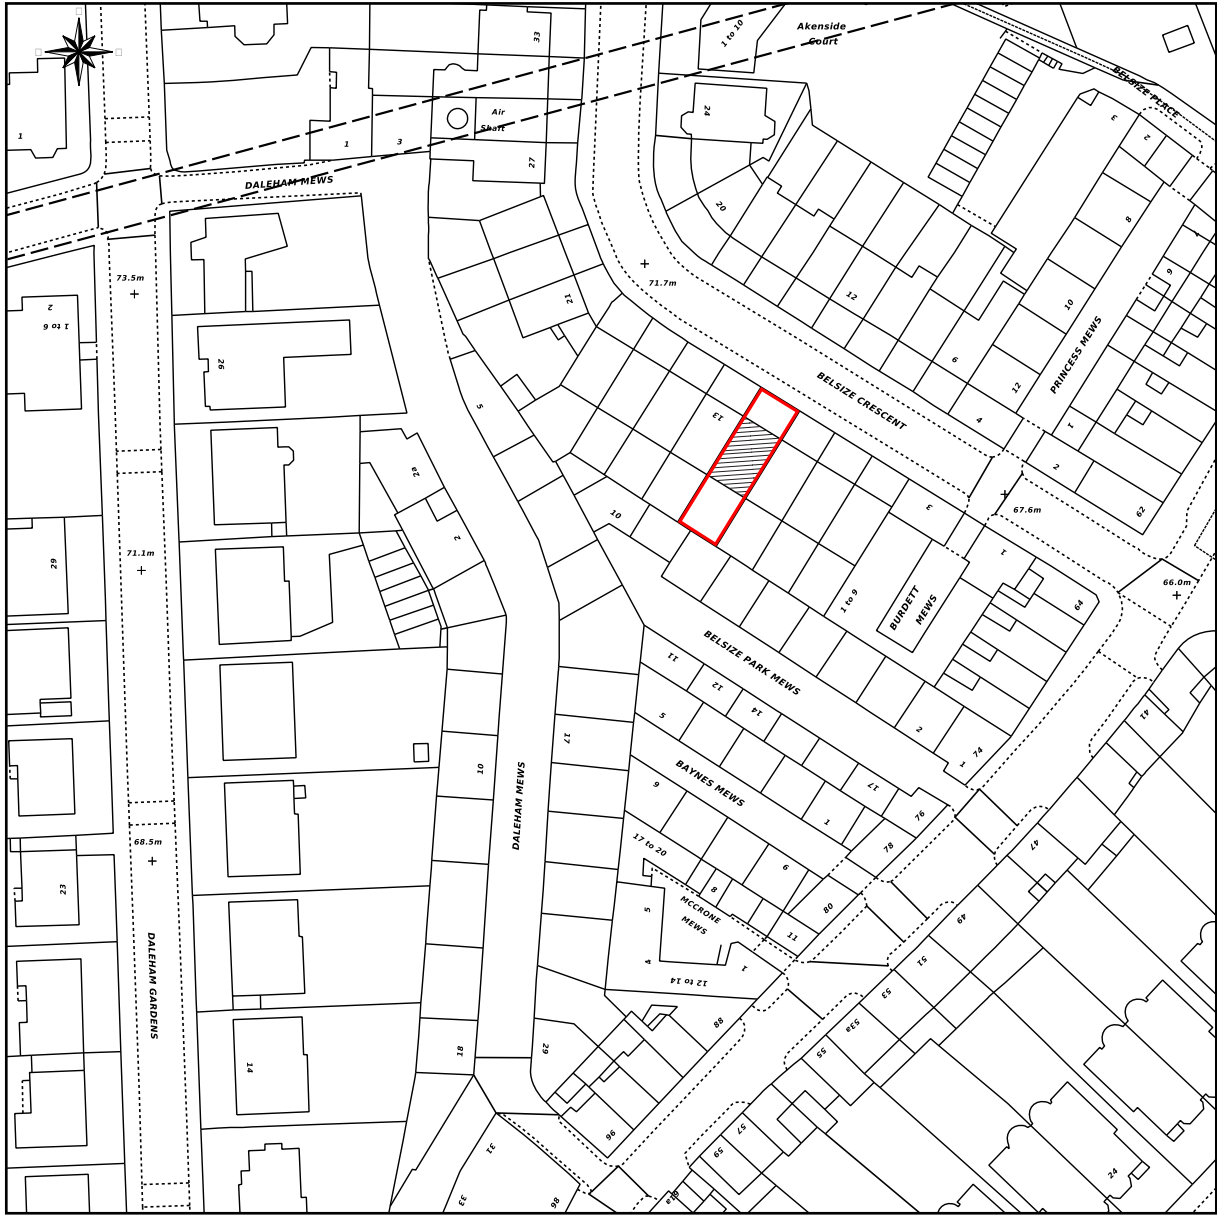

Location Plan

11 Belsize Crescent, NW3 5QY

This Plan includes the following Licensed Data: OS MasterMap Black and White PDF Site Plan by the Ordnance Survey National Geographic Database and incorporating surveyed revision available at the date of production. Reproduction in whole or in part is prohibited without the prior permission of Ordnance Survey. The representation of a road, track or path is no evidence of a right of way. The representation of features, as lines is no evidence of a property boundary. © Crown copyright and database rights, 2014. Ordnance Survey 0100031673

0m 20m 40m 60m 80m 100m

Scale: 1:1250, paper size: A4