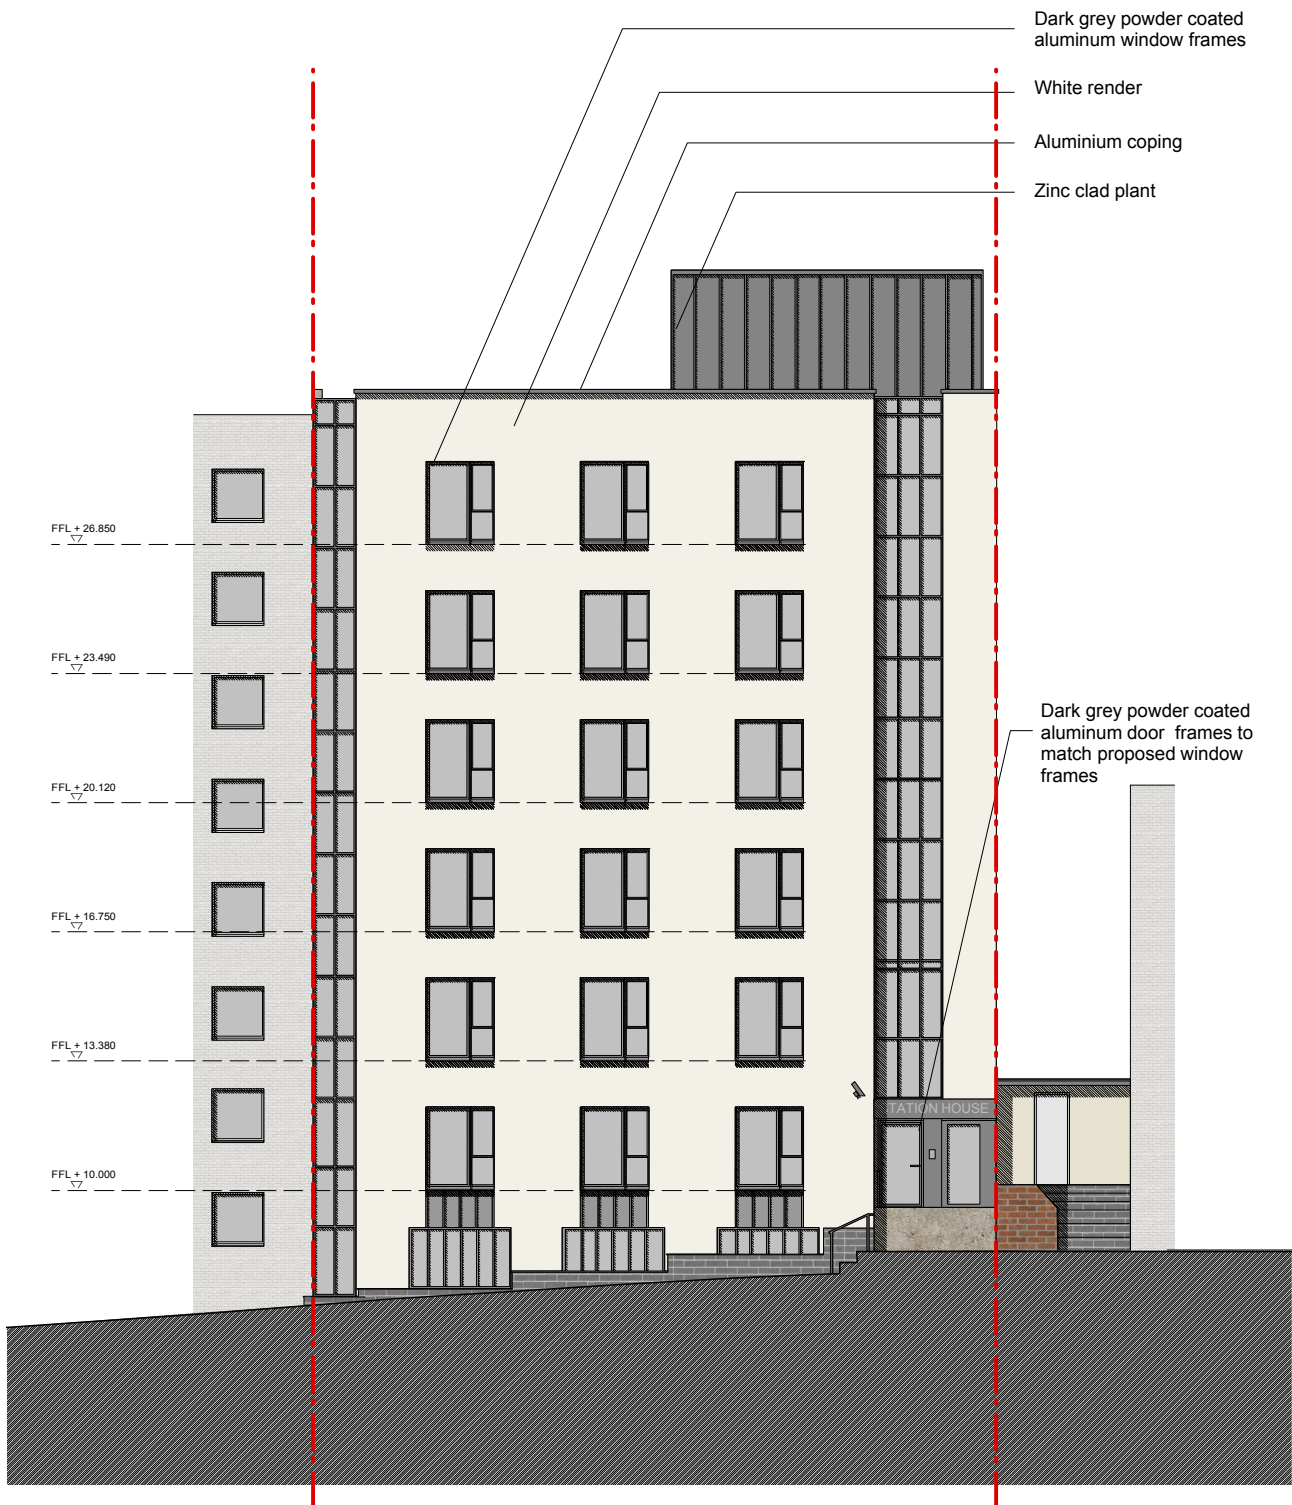

Station House, Swiss Cottage

Materials Statement:
External alterations

26 August 2014

Proposed
South Elevation

Proposed
North Elevation

Dark grey powder coated aluminum door frames

White render and aluminium coping

Zinc roofing material

Dark grey powder coated aluminum windows