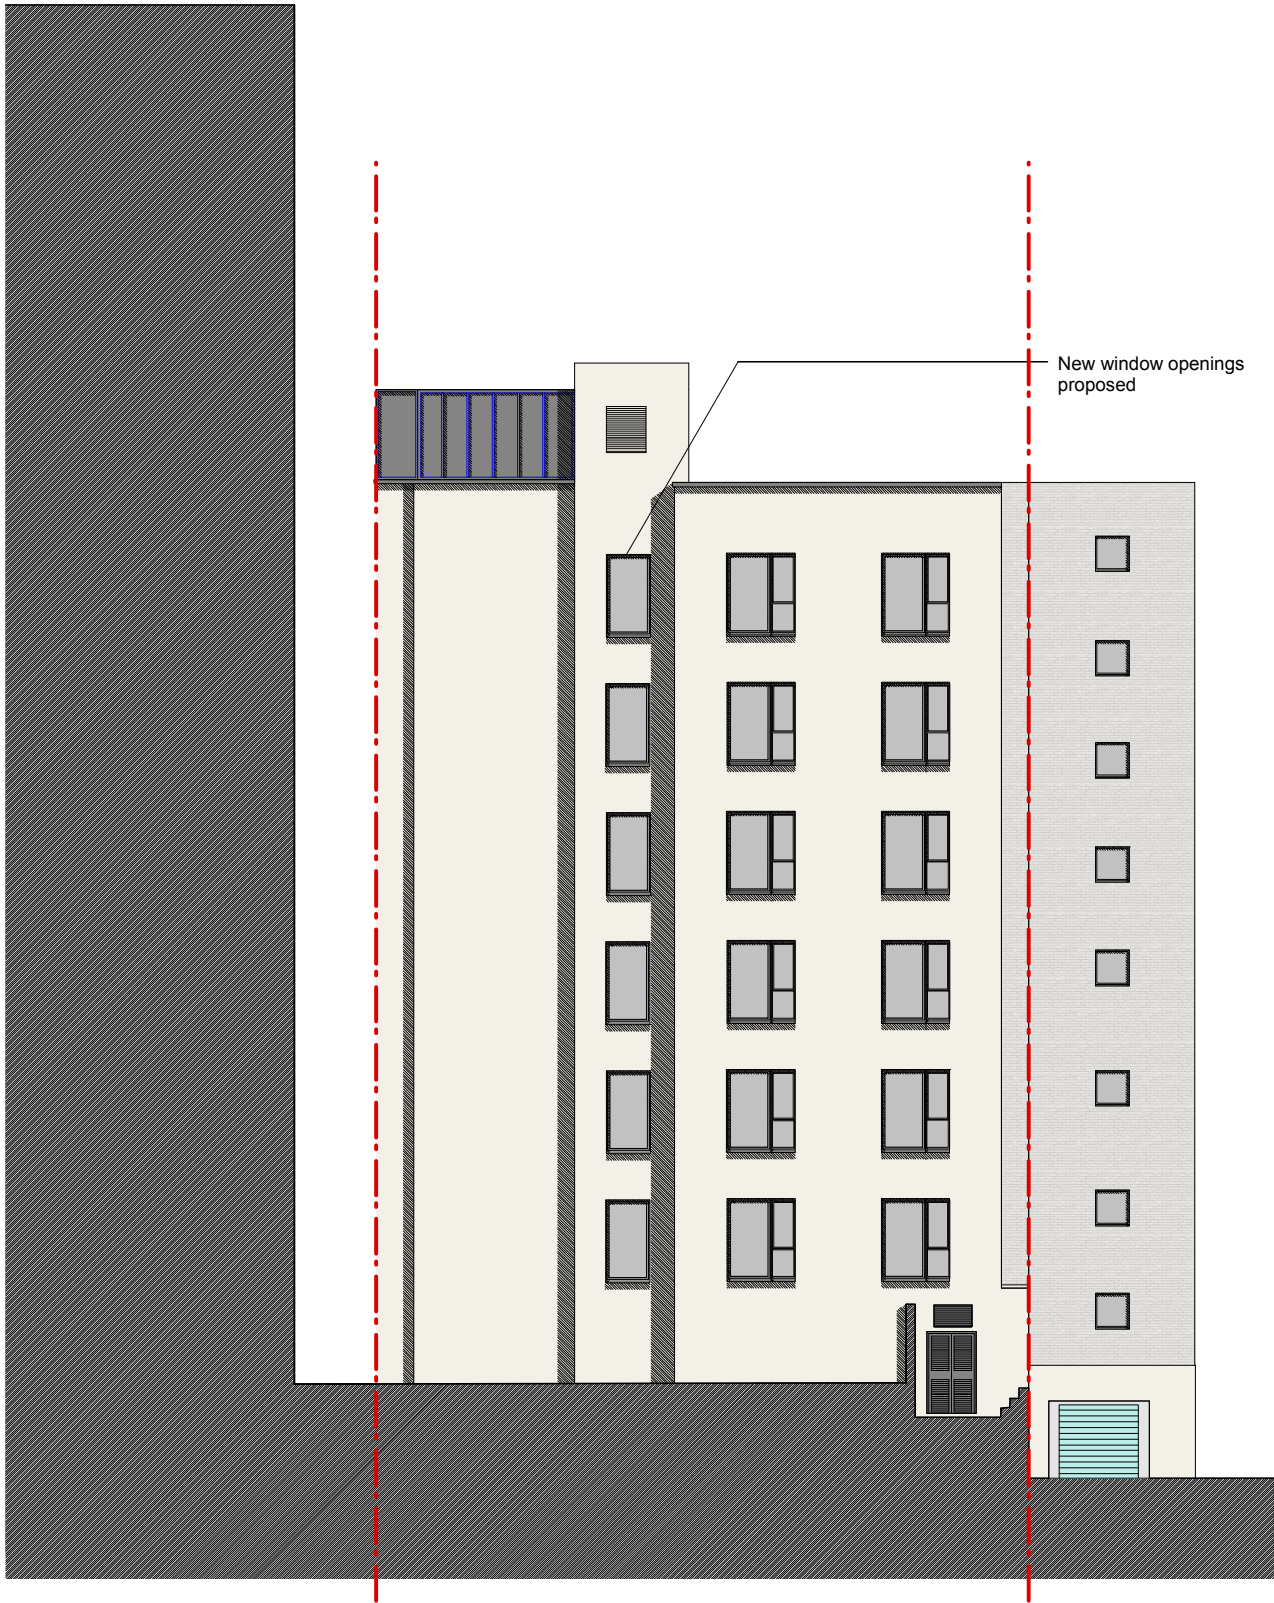

Station House, Swiss Cottage

Materials Statement:
External alterations

26 August 2014

Proposed
South Elevation

Proposed
North Elevation

Dark grey powder coated aluminum door frames

White render and aluminium coping

Zinc roofing material

Dark grey powder coated aluminum windows