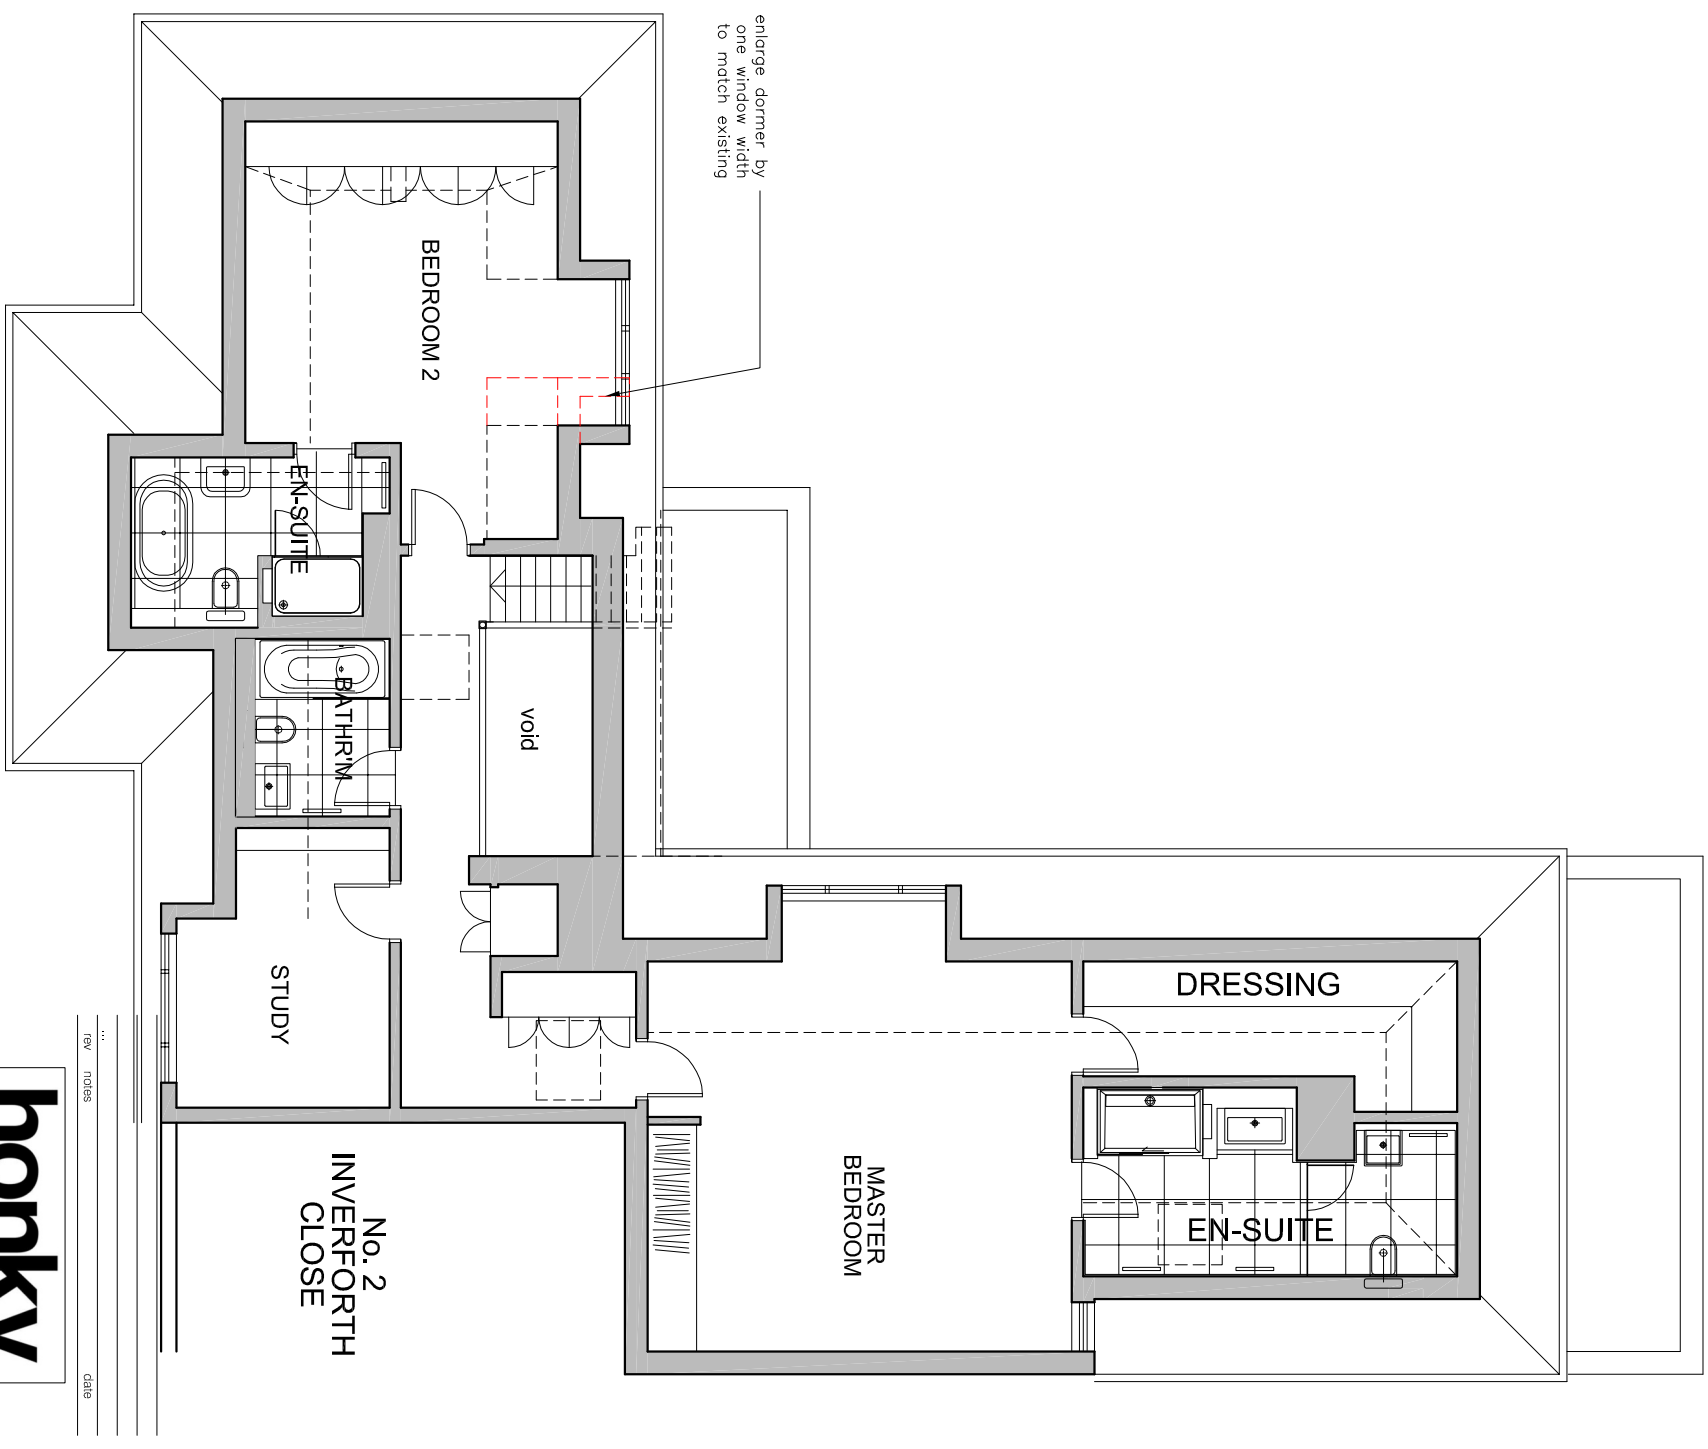

GROUND FLOOR

FIRST FLOOR

REV NOISE
DATE

honky
Interior architecture & design
6 info@honky.co.uk 1 +44(0)20 7522 7144
www.honky.co.uk

1 Inverforth Close, North End Way
London, NW3

Proposed Floor Plans
Ground & First Floors

Drawing No.: 09220(P1)100 rev P2
Scale: 1:100@A3
29 August 2014

detec scale the drawing, check all dimensions on site