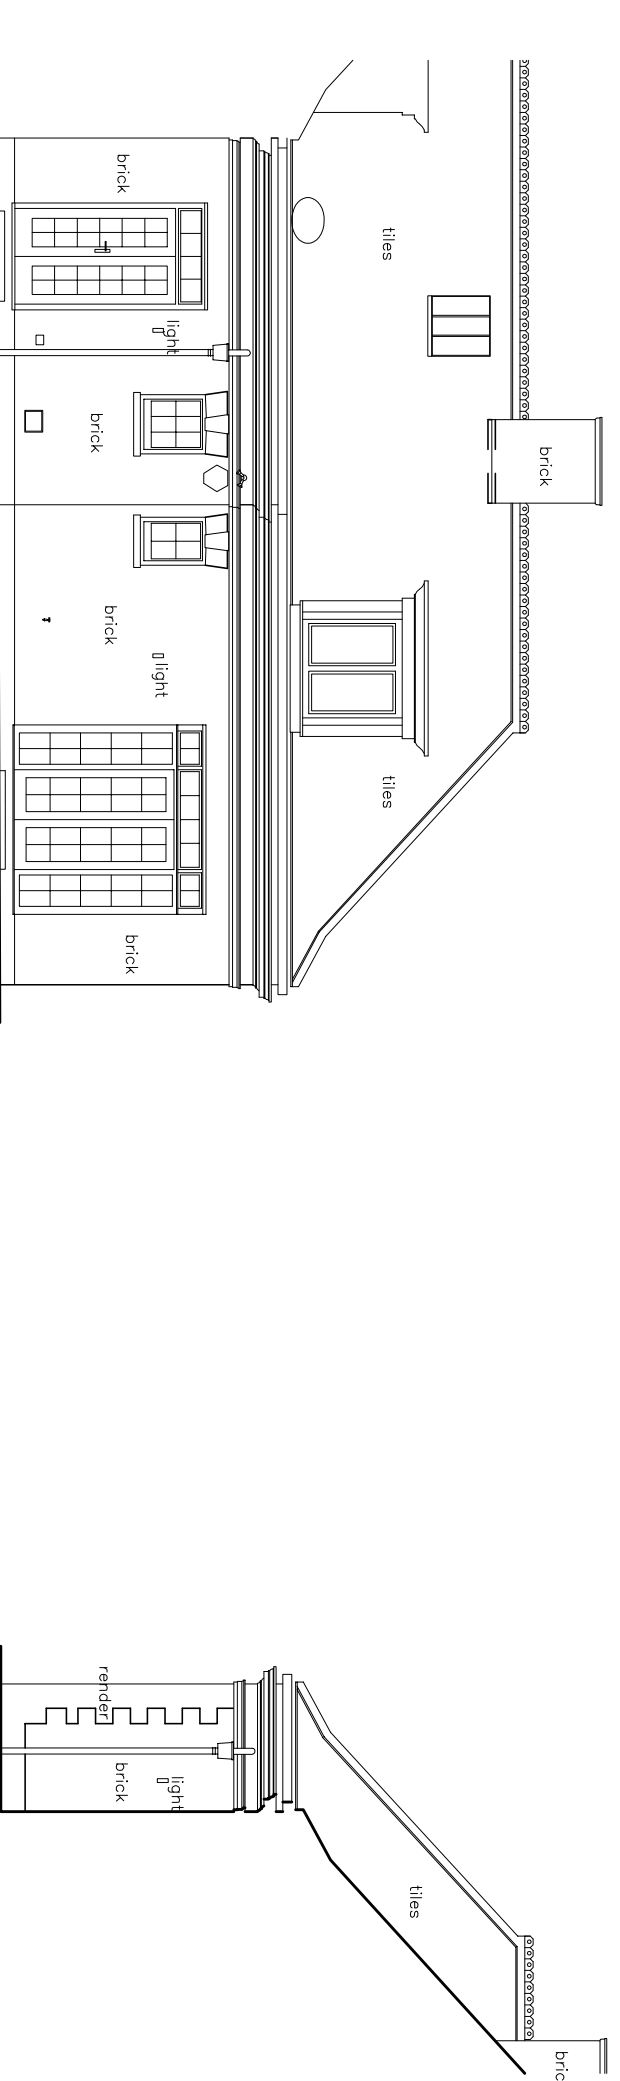

No. 1 INVERFORTH CLOSE

No. 2 INVERFORTH CLOSE

NORTH ELEVATION

EAST ELEVATION

SOUTH ELEVATION

WEST ELEVATION

...		
REV	NO/BS	DATE

**honky**  
interior architecture & design

www.honky.co.uk 01709@honky.co.uk 1-441020 7522 2144

1 Inverforth Close, North End Way  
London, NW3

Existing Elevations

Drawing No.: 0920(EX)101 rev P1

Scale: 1:100@A3 03 July 2013

date: scale: this drawing: check all dimensions on site