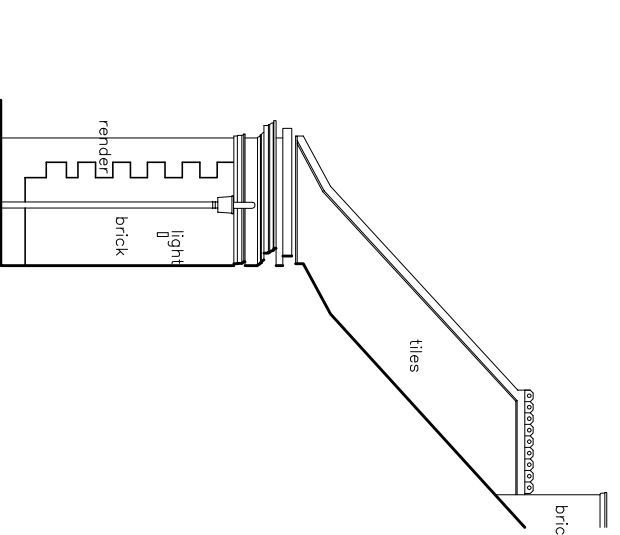

No. 1 INVERFORTH CLOSE

No. 2 INVERFORTH CLOSE

NORTH ELEVATION

EAST ELEVATION

SOUTH ELEVATION

WEST ELEVATION

...		
REV	NO/BS	DATE

**honky**  
interior architecture & design

www.honky.co.uk 01709@honky.co.uk 1-441020 7522 2144

1 Inverforth Close, North End Way  
London, NW3

Existing Elevations

Drawing No.: 0920(EX)101 rev P1

Scale: 1:100@A3 03 July 2013

date: scale: this drawing: check all dimensions on site