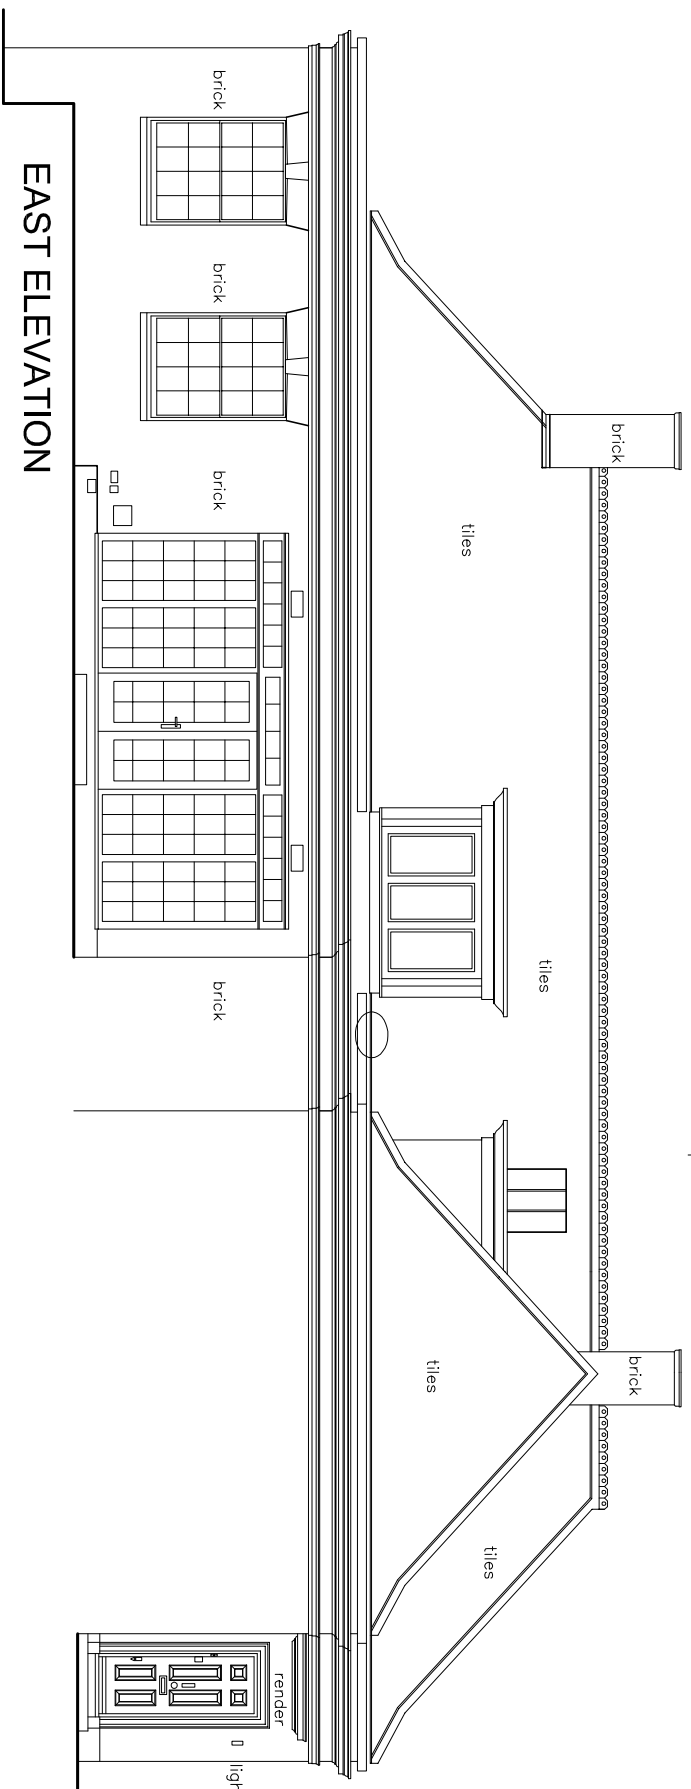

No. 1 INVERFORTH CLOSE

No. 2 INVERFORTH CLOSE

NORTH ELEVATION

EAST ELEVATION

SOUTH ELEVATION

WEST ELEVATION

...		
REV	NO/BS	DATE

**honky**  
interior architecture & design

www.honky.co.uk 01709@honky.co.uk 1-441020 7522 2144

1 Inverforth Close, North End Way  
London, NW3

Existing Elevations

Drawing No.: 0920(EX)101 rev P1

Scale: 1:100@A3 03 July 2013

date: scale: this drawing: check all dimensions on site