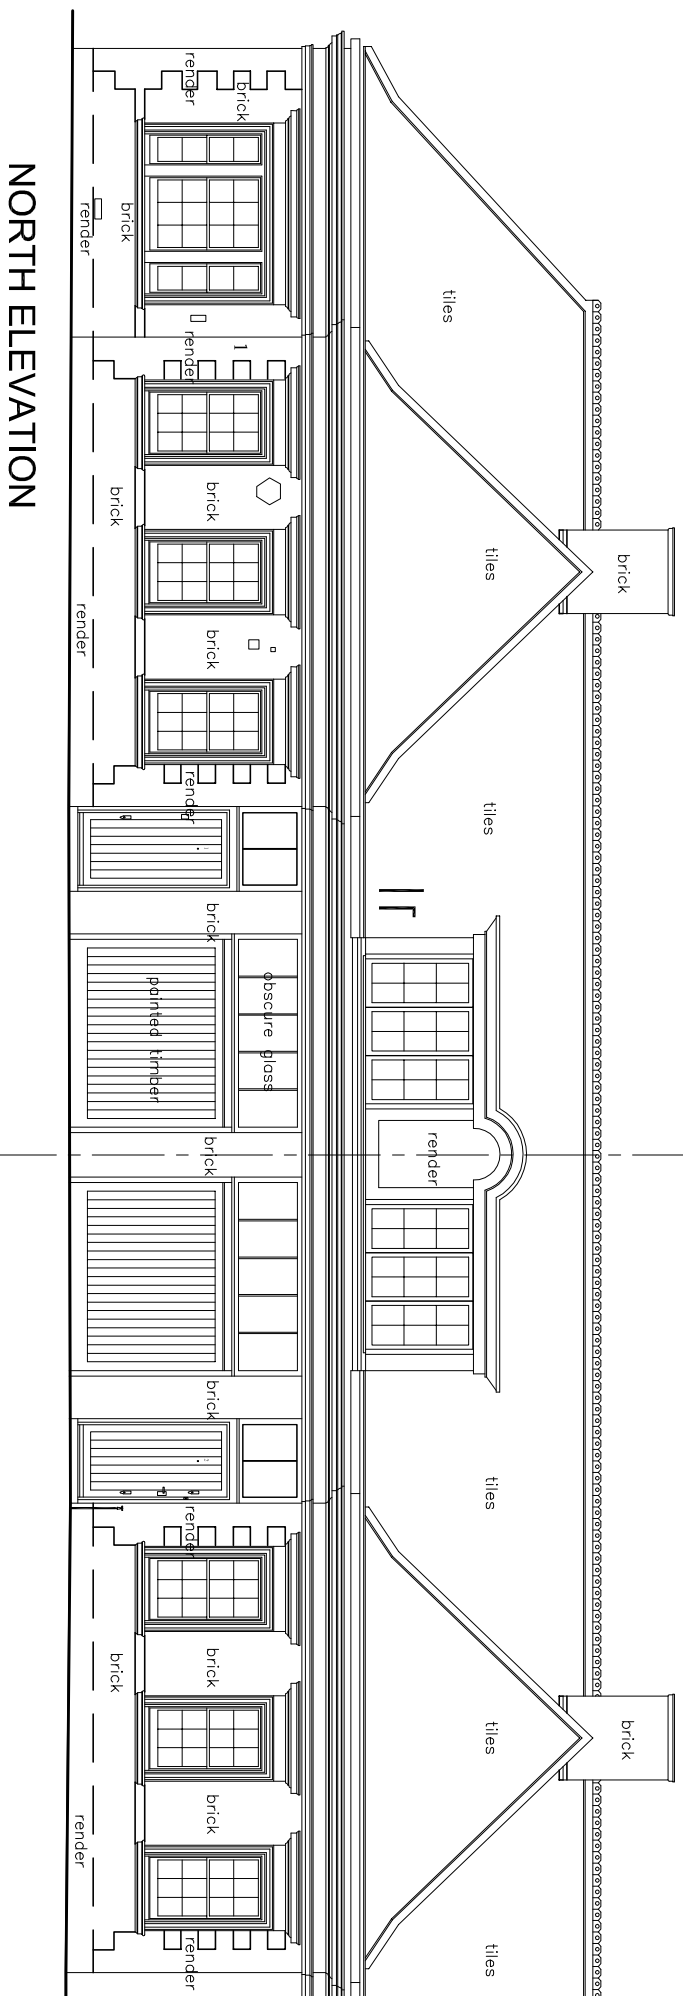

No. 1 INVERFORTH CLOSE

No. 2 INVERFORTH CLOSE

NORTH ELEVATION

EAST ELEVATION

SOUTH ELEVATION

WEST ELEVATION

...		
REV	NO/BS	DATE

**honky**  
interior architecture & design

www.honky.co.uk 01709@honky.co.uk 1-441020 7522 2144

1 Inverforth Close, North End Way  
London, NW3

Existing Elevations

Drawing No.: 0920(EX)101 rev P1

Scale: 1:100@A3 03 July 2013

date: scale: this drawing: check all dimensions on site