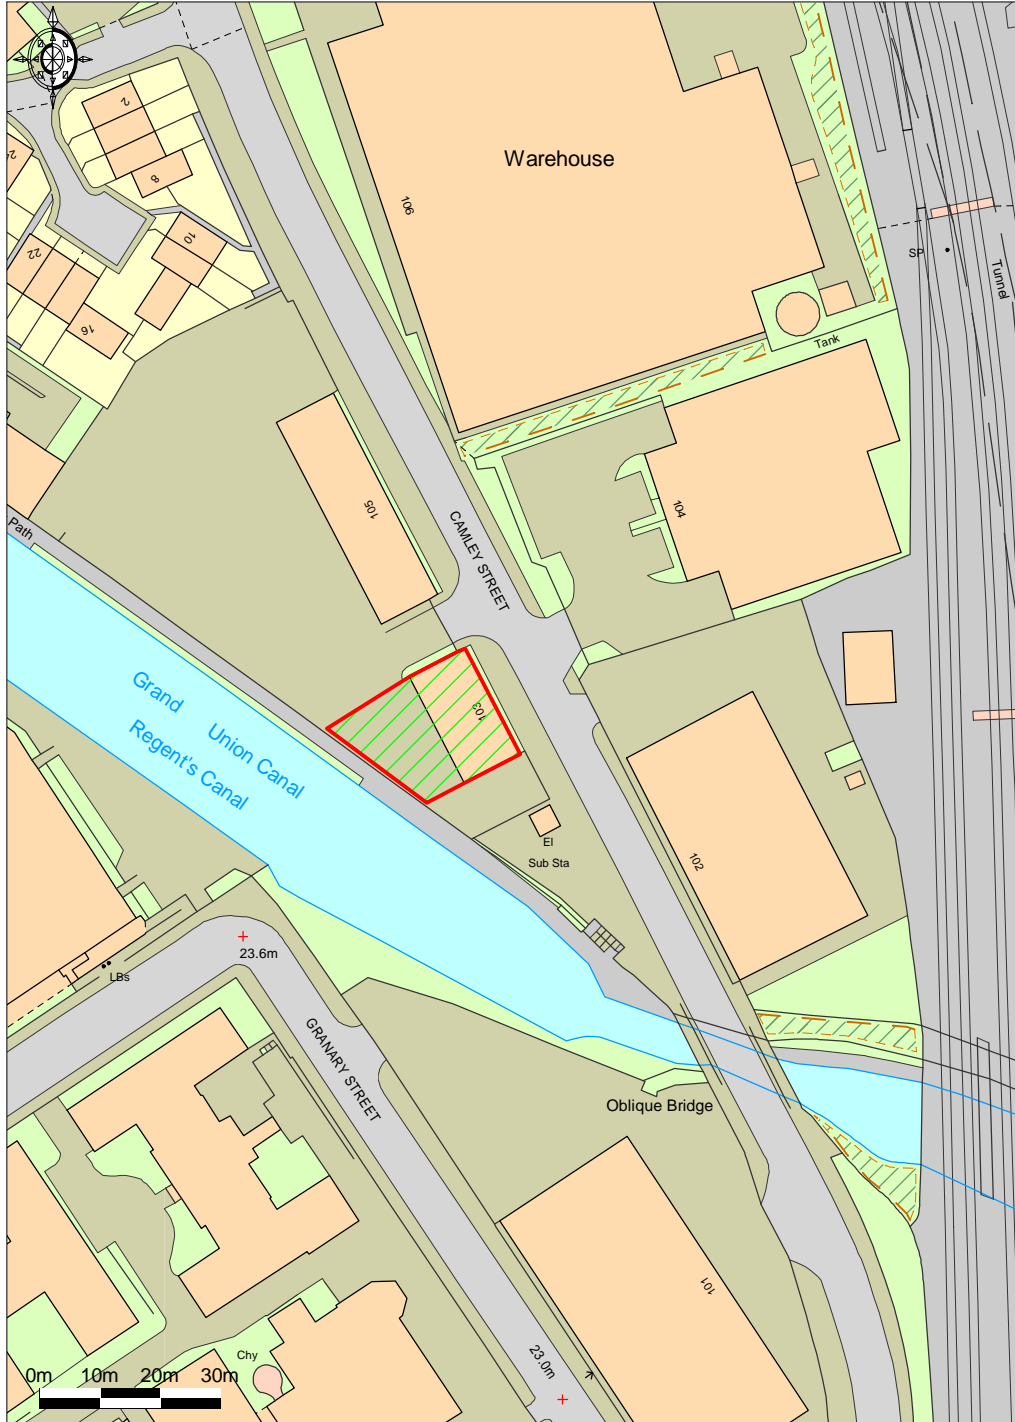

The Co-opertave Food
Camley Street, Camden
London, N1C 4PF