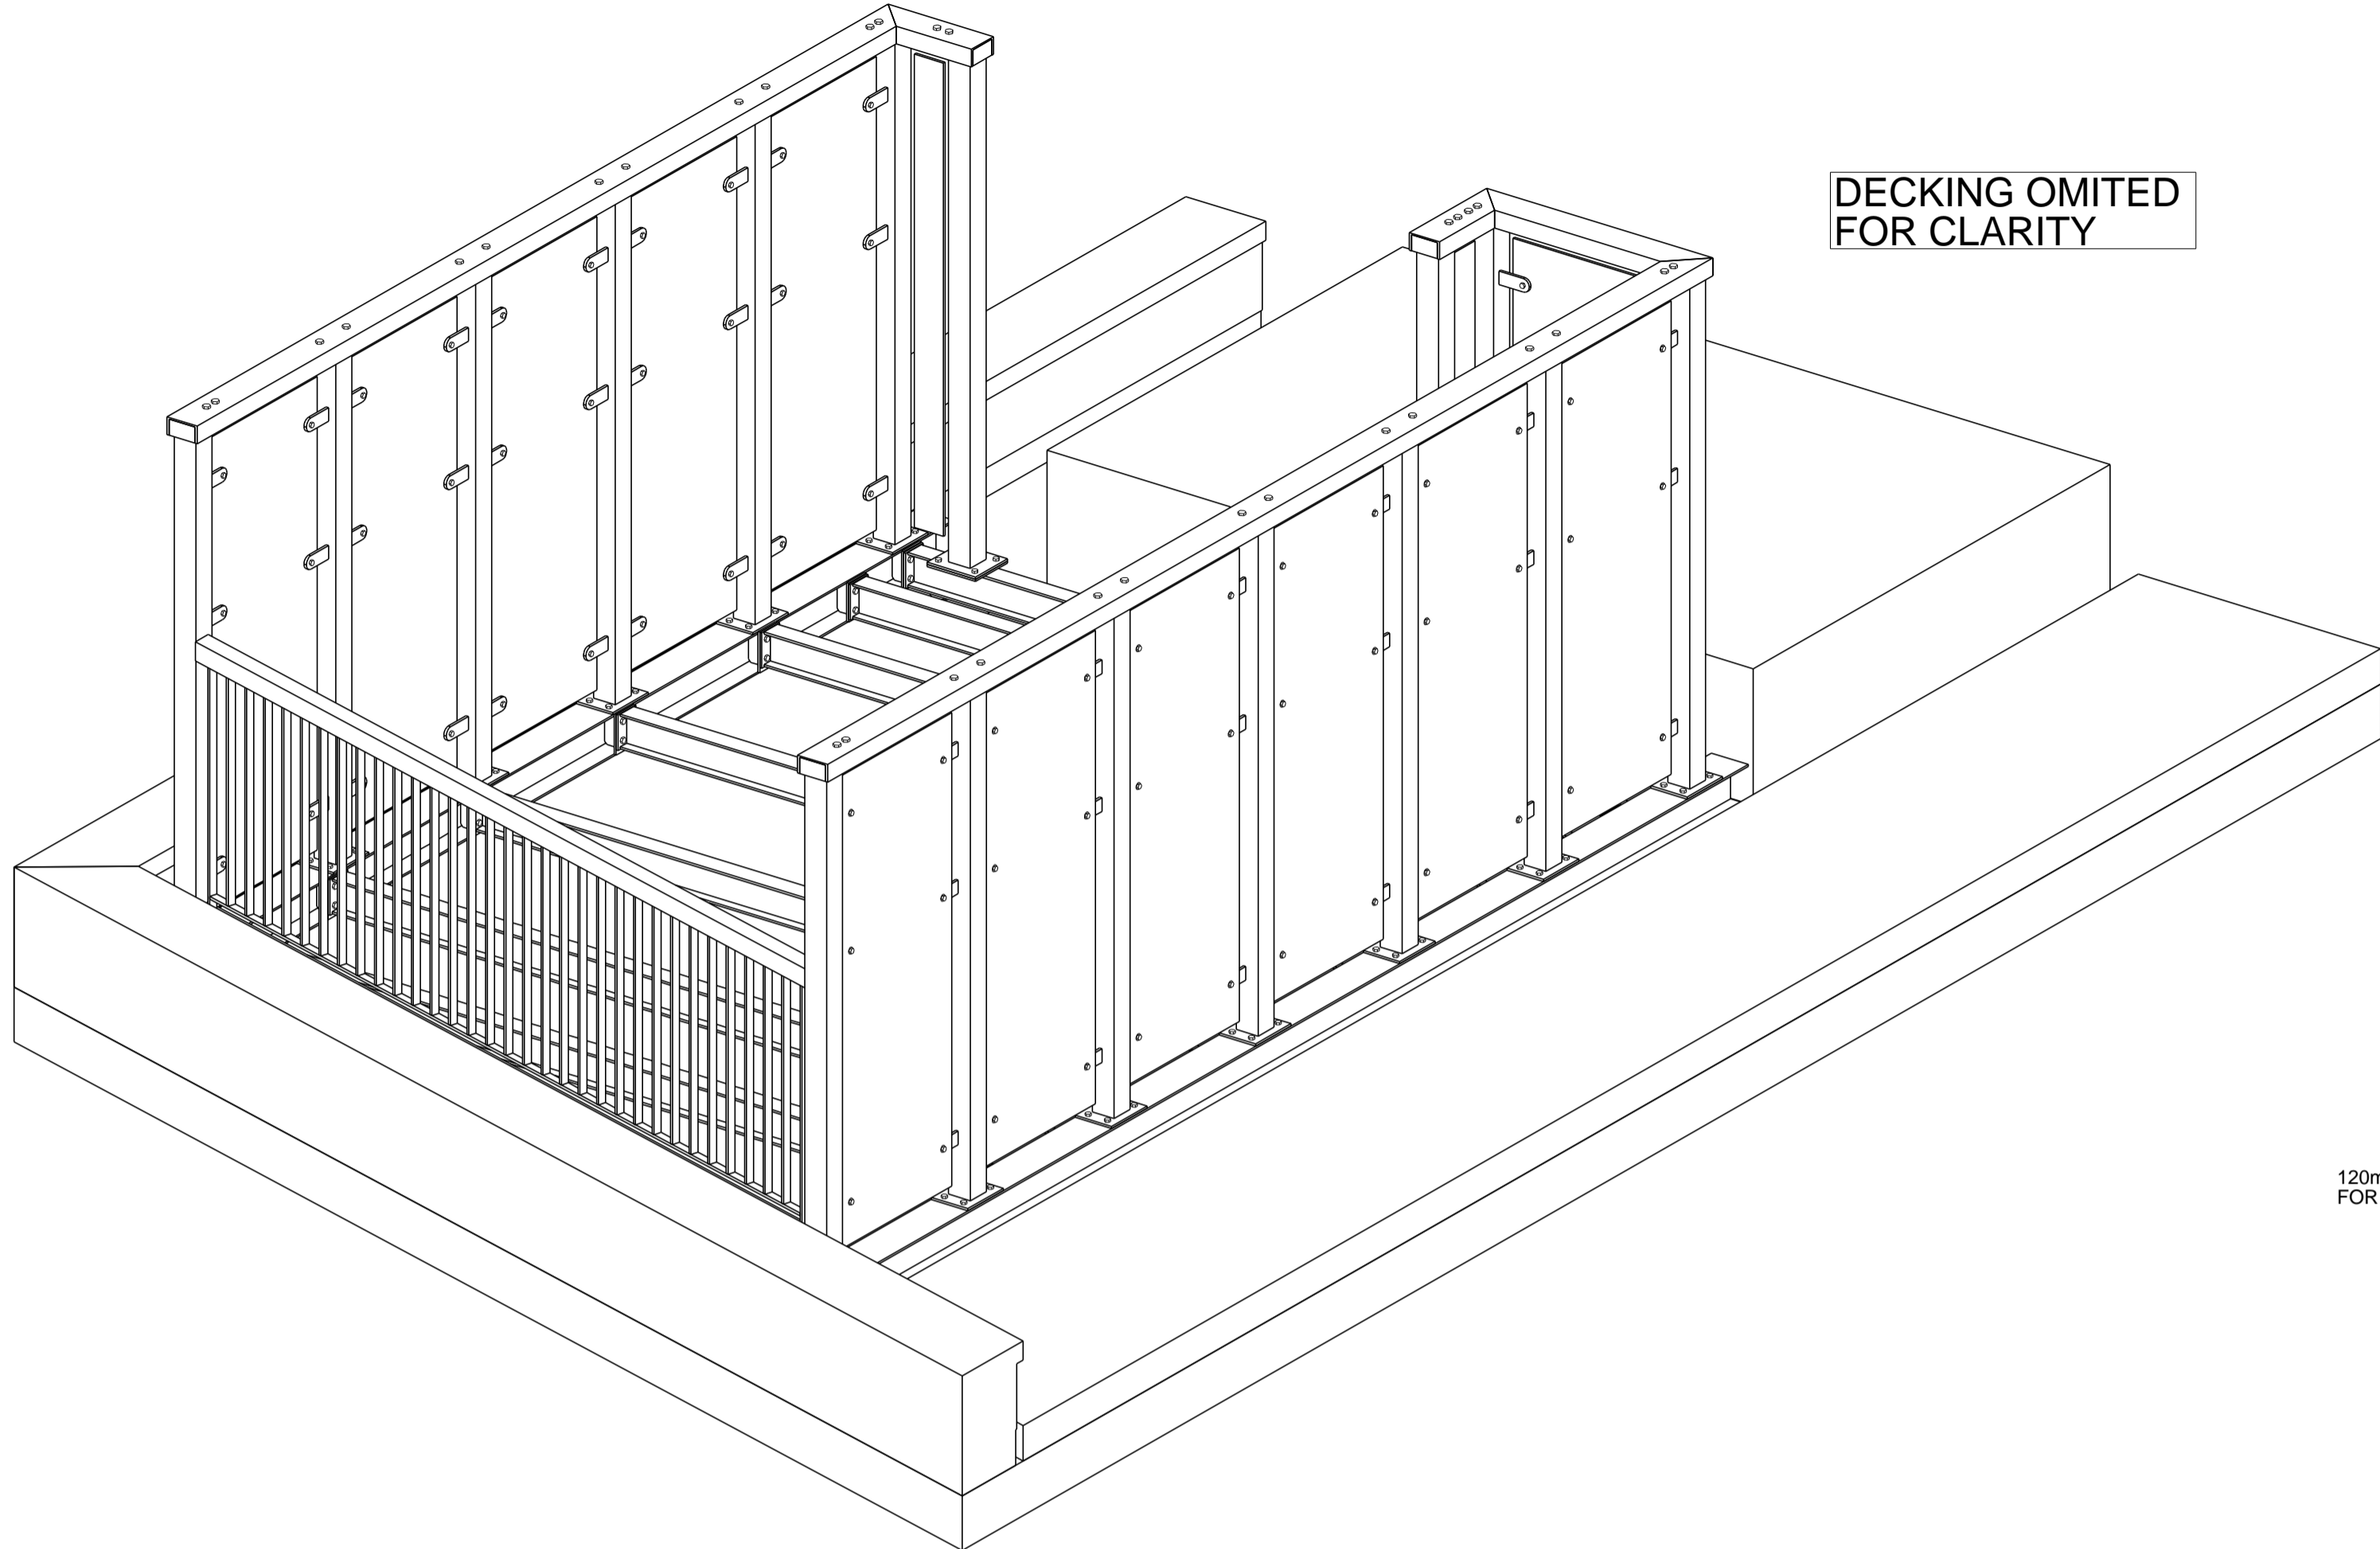

DECKING OMITED FOR CLARITY

3d

120mm WIDE GLASS IS TOO NARROW FOR GLASS CLAMP FIXING

DECKING OMITED FOR CLARITY

120mm WIDE GLASS IS TOO NARROW FOR GLASS CLAMP FIXING

3d - 3d

GALVANISED AND  
PPC RAL 7021

1	P1	PRELIMINARY ISSUE	7/5/14
REV No	REV MARK	REVISION DESCRIPTION	REVISION DATE
<b>elitemetalcraft</b>			
DRAWING TITLE		A1_GA_DRAWING	
CONTRACT		SO	
MODELLED BY		ISSUE DATE 00.00.0000	
CONTRACT NO		SCALE 1:20	
DRAWING No		REVISION No. 1	