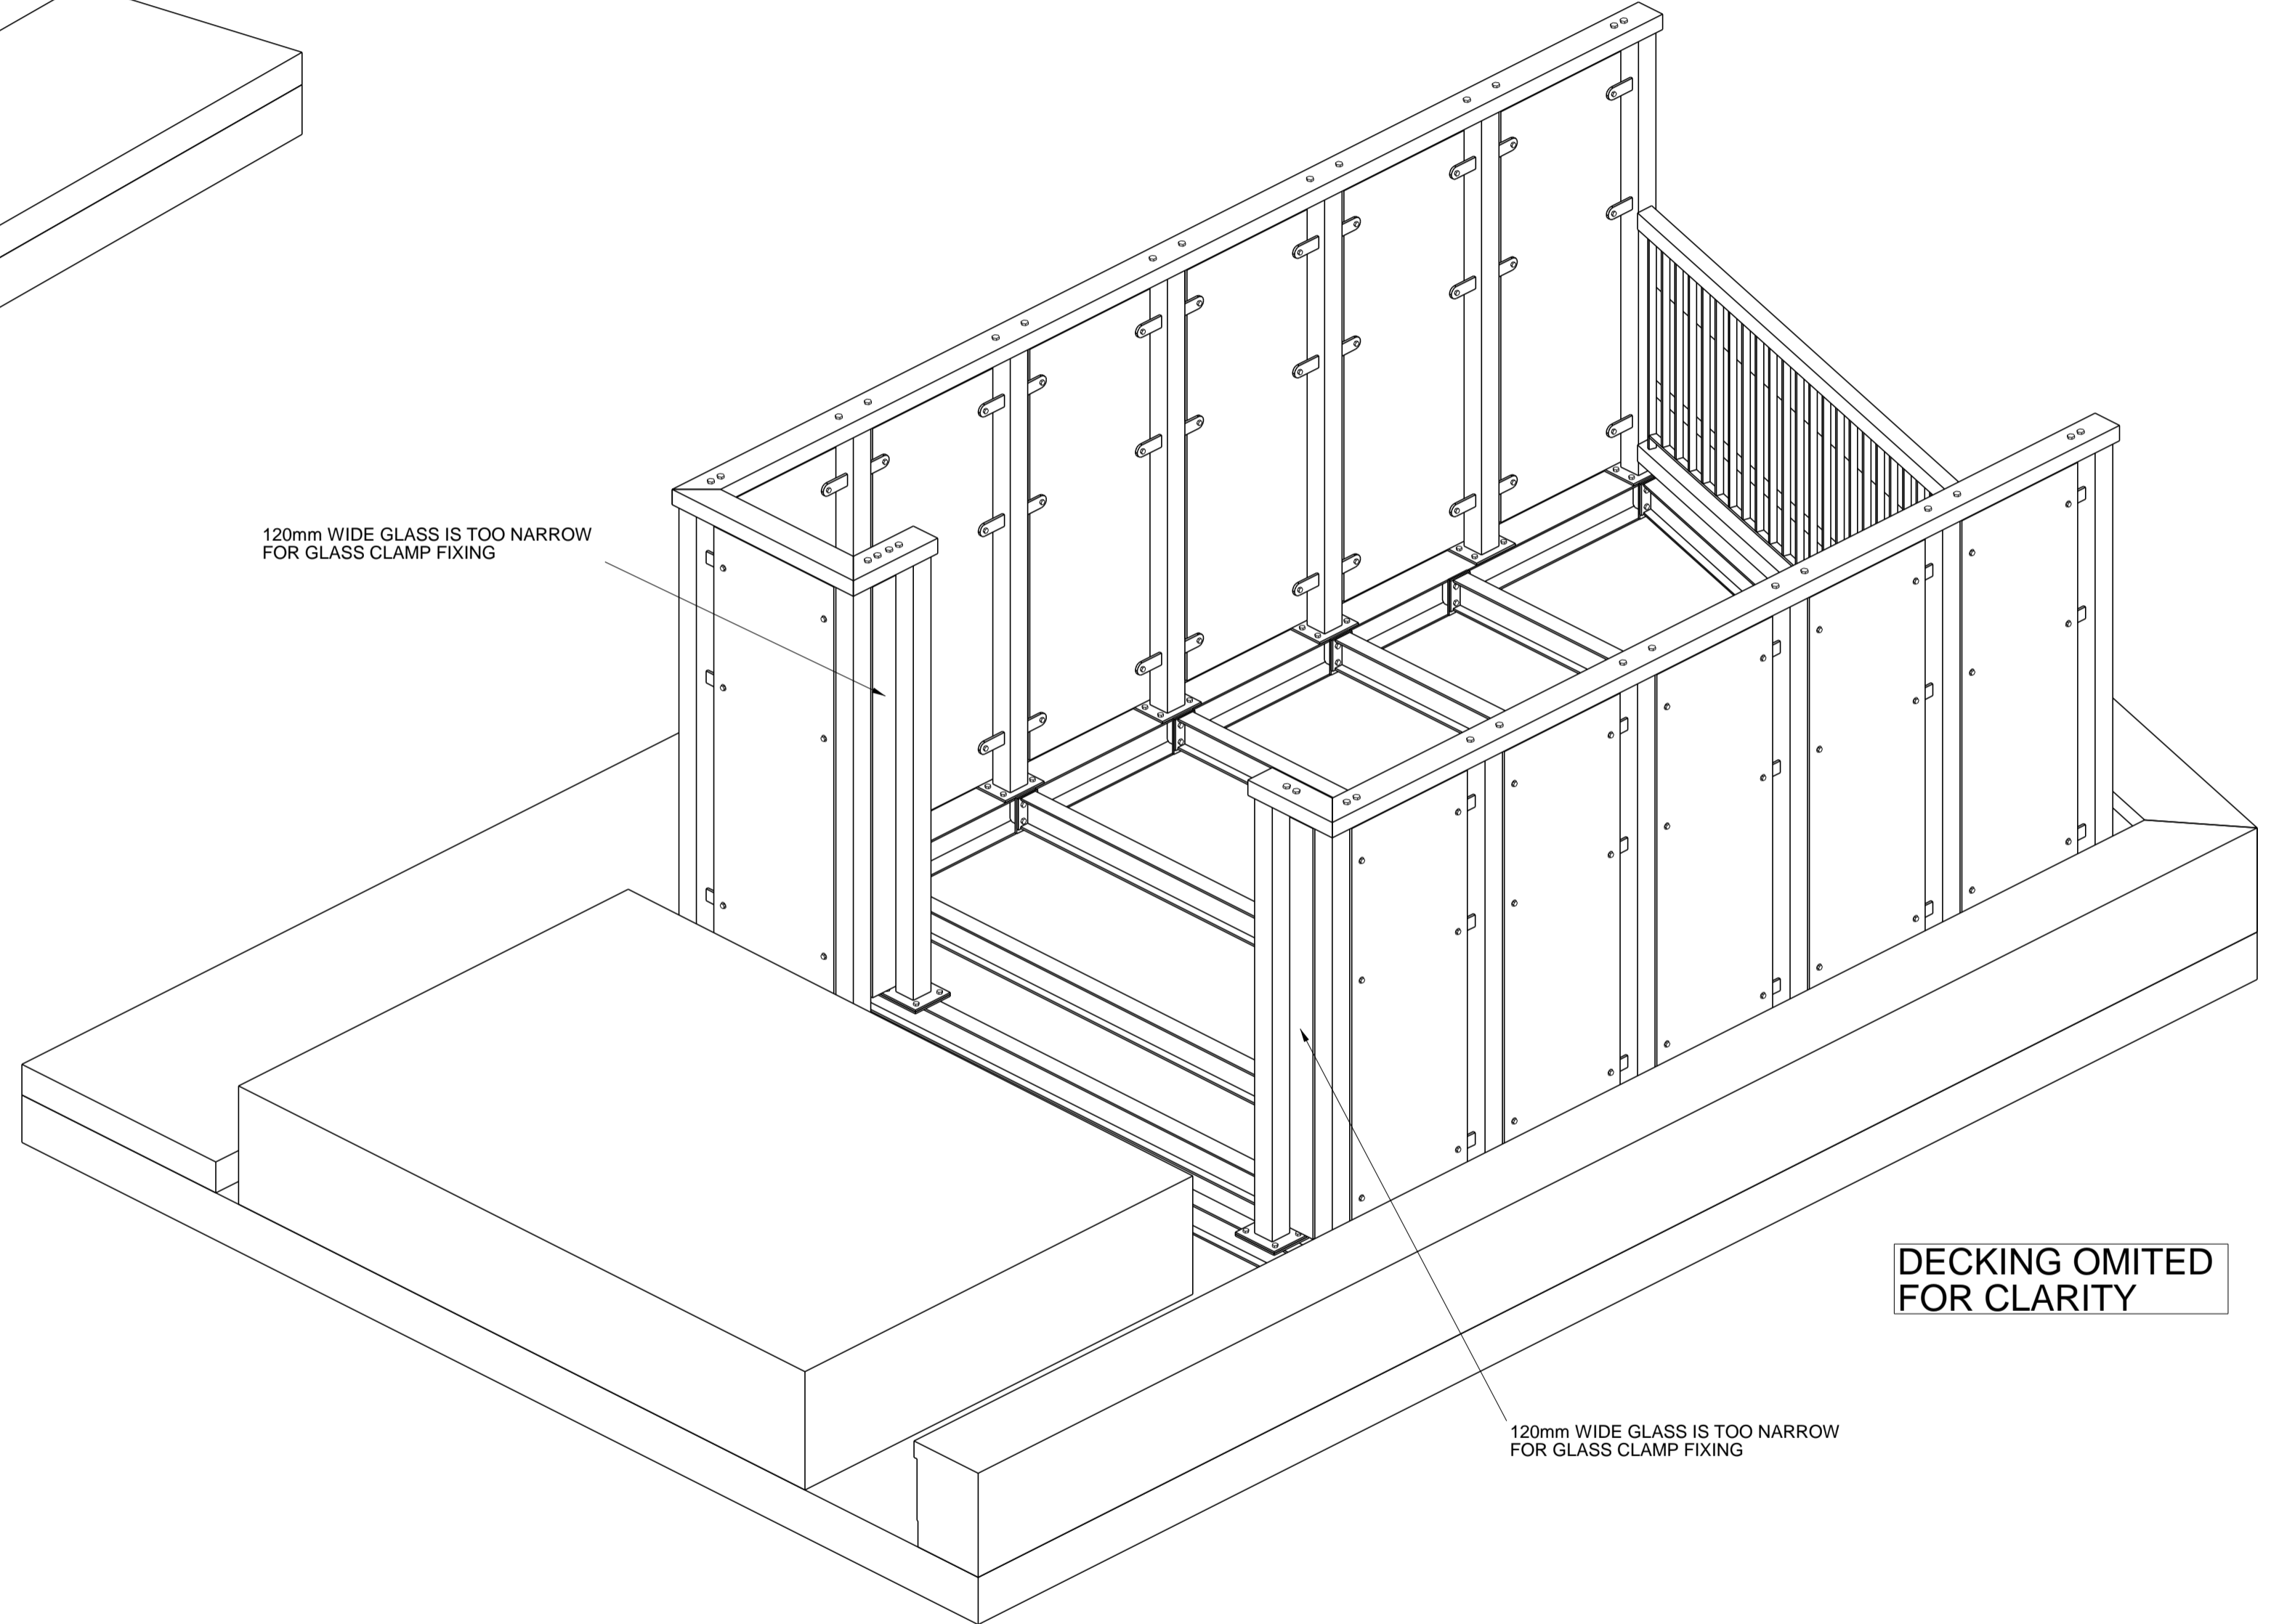

DECKING OMITED FOR CLARITY

3d

120mm WIDE GLASS IS TOO NARROW FOR GLASS CLAMP FIXING

DECKING OMITED FOR CLARITY

120mm WIDE GLASS IS TOO NARROW FOR GLASS CLAMP FIXING

3d - 3d

GALVANISED AND  
PPC RAL 7021

1	P1	PRELIMINARY ISSUE	7/5/14
REV No	REV MARK	REVISION DESCRIPTION	REVISION DATE
<b>elitemetalcraft</b>			
DRAWING TITLE		A1_GA_DRAWING	
CONTRACT		SO	
MODELLED BY		ISSUE DATE 00.00.0000	
CONTRACT NO		SCALE 1:20	
DRAWING No		REVISION No. 1	