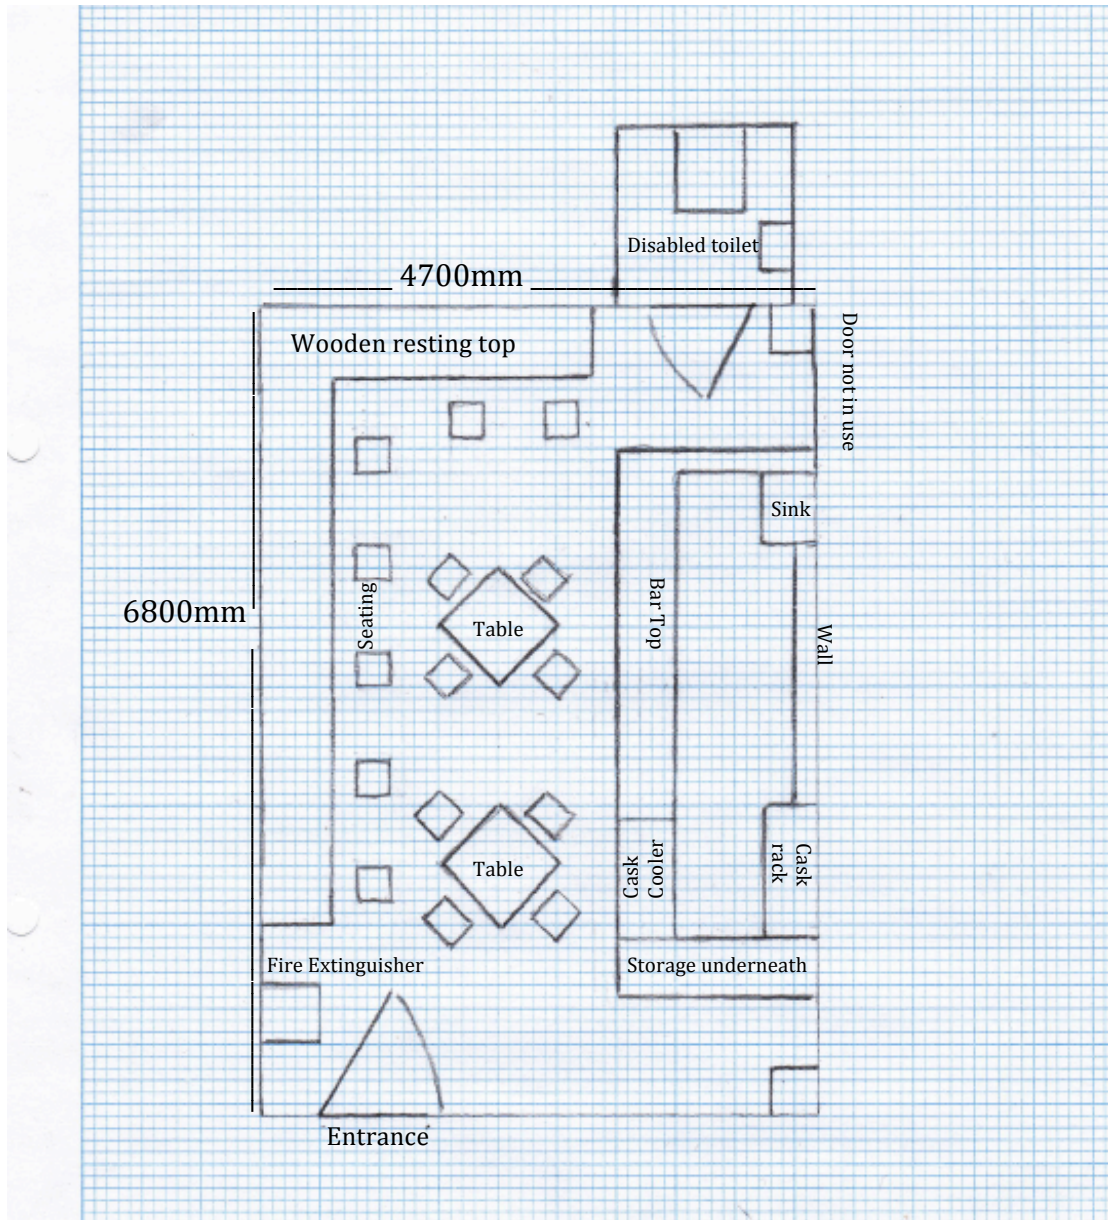

## LONDON'S FIRST MICRO PUB

Floor plan specification  
Scale 2mm=100mm  
Approx. total 30 sq. ft