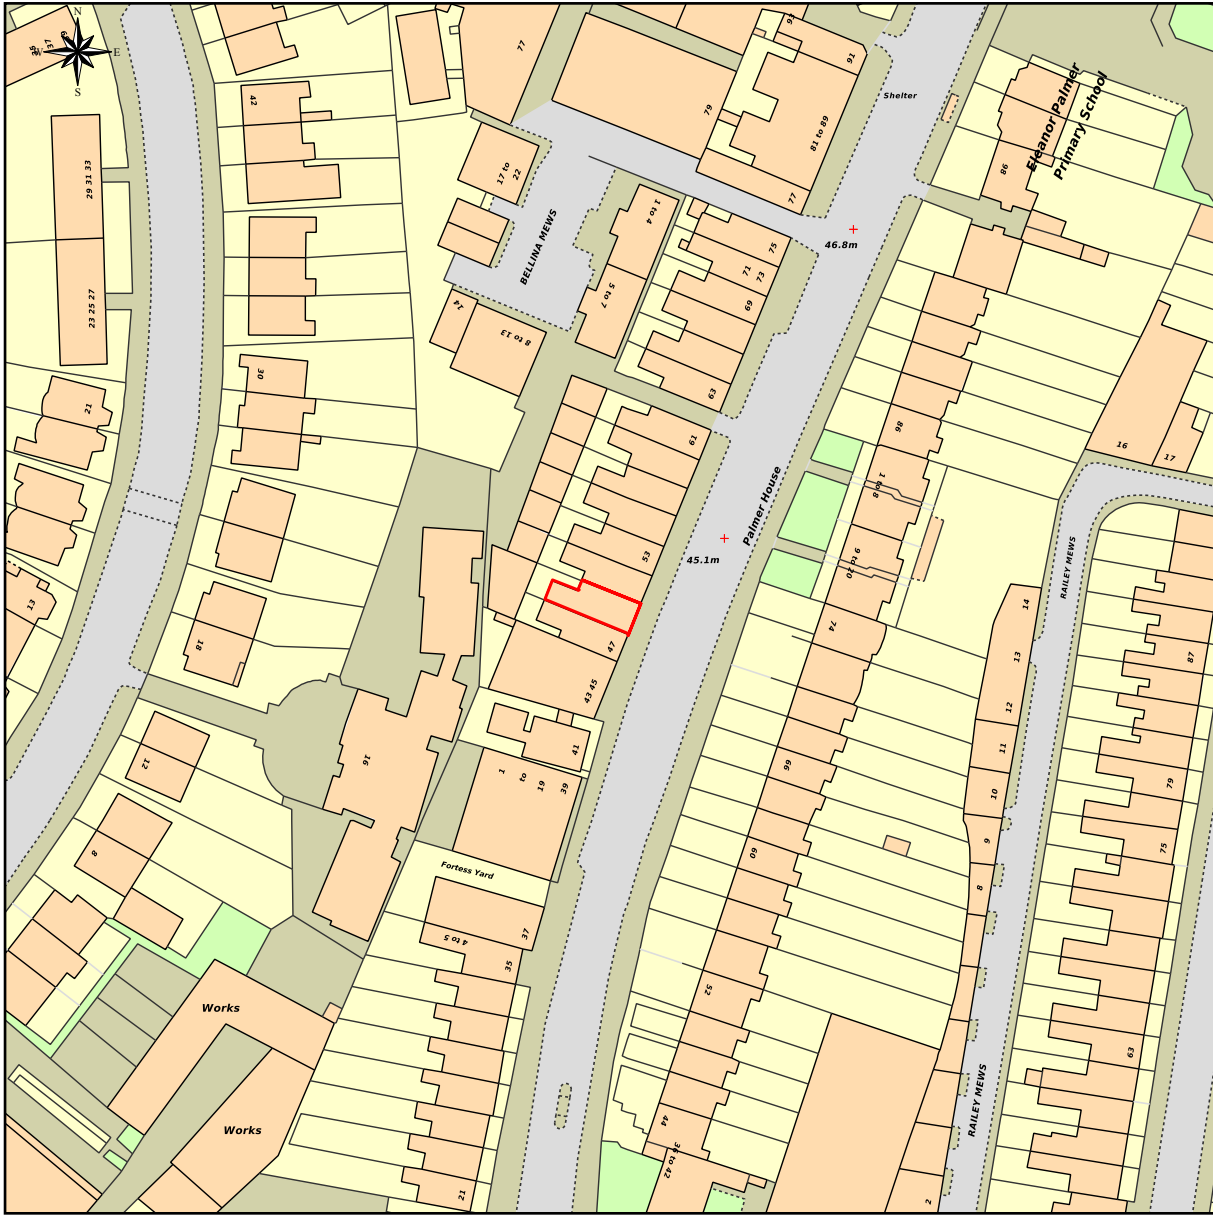

Location Plan of 49 Fortress Road, NW5 1AD.

This Plan includes the following Licensed Data: OS MasterMap Colour PDF Site Plan by the Ordnance Survey National Geographic Database and incorporating surveyed revision available at the date of production. Reproduction in whole or in part is prohibited without the prior permission of Ordnance Survey. The representation of a road, track or path is no evidence of a right of way. The representation of features, as lines is no evidence of a property boundary. © Crown copyright and database rights, 2014. Ordnance Survey 0100031673

0m 20m 40m 60m 80m 100m

Scale: 1:1250, paper size: A4

The Pickled Polecat