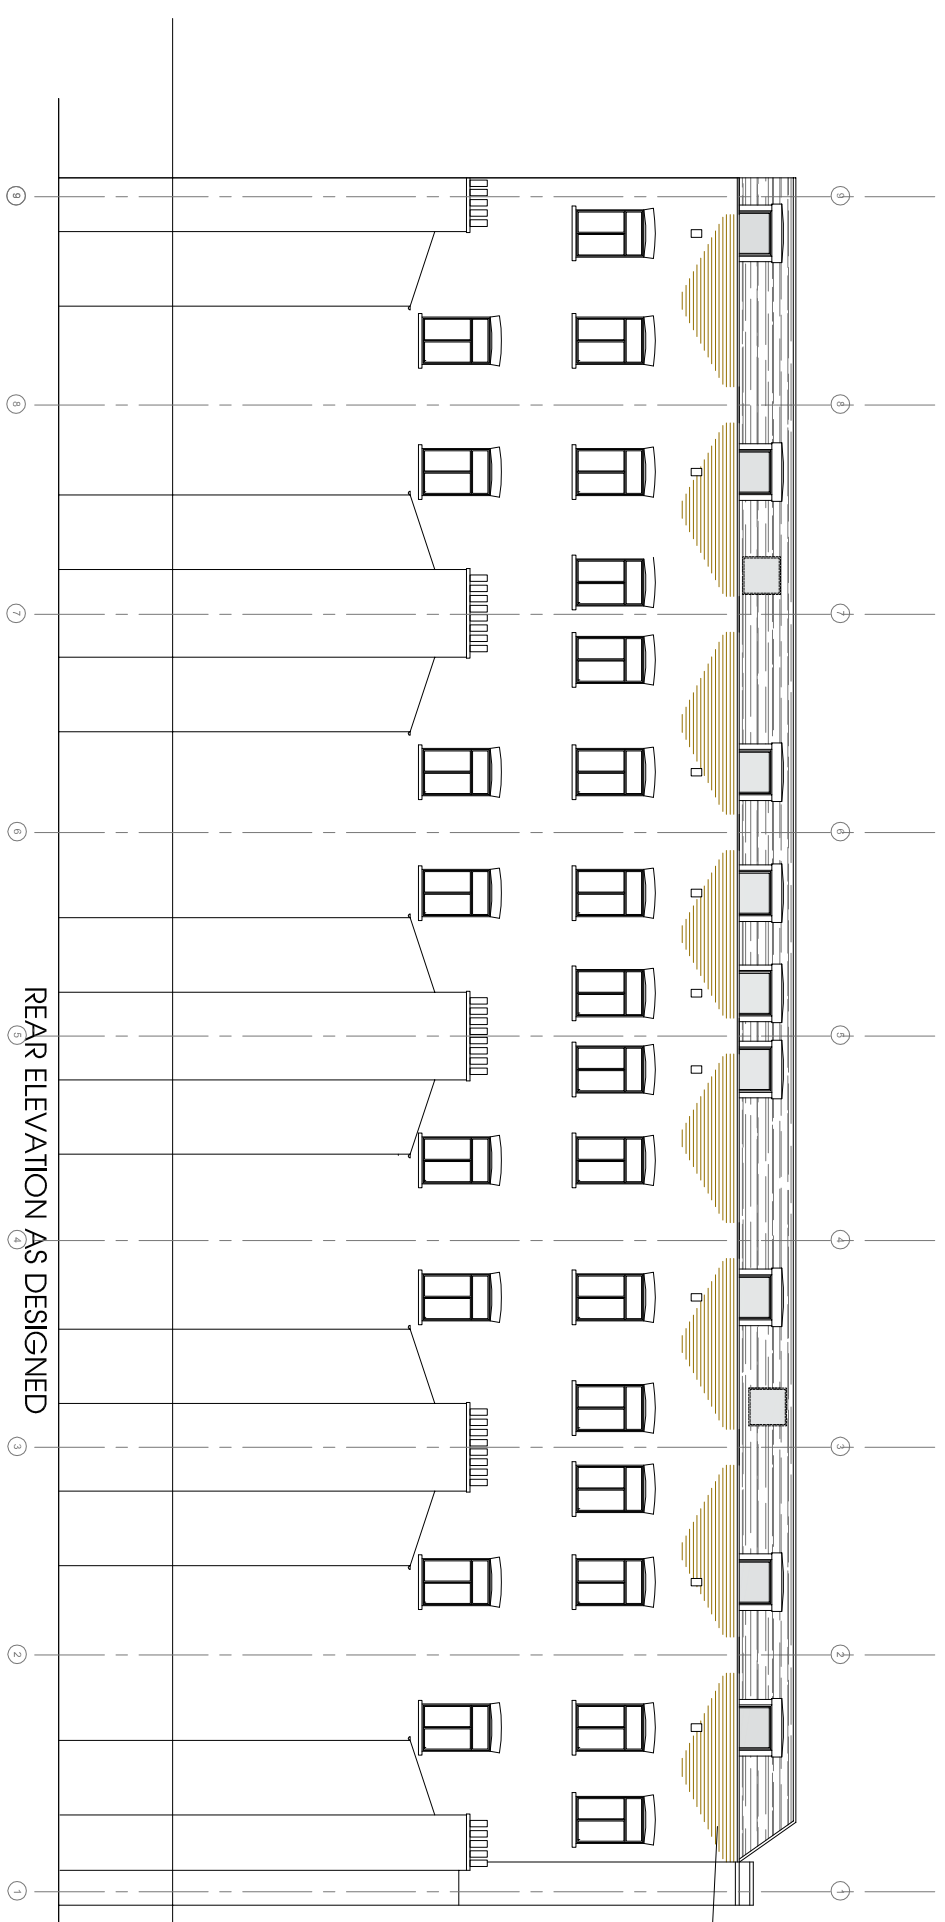

artificial slate to pitched roof
 lead roof to dormer
 white rendered dormer cheeks
 white aluminium windows

artificial slate to pitched roof
 lead roof to dormer
 white rendered dormer cheeks
 white aluminium windows
 face brick to match extg

FRONT ELEVATION AS DESIGNED

REAR ELEVATION AS DESIGNED

TITLE ELEVATIONS AS BUILT

CLIENT RAINBOW PROPERTIES LTD.

ADDRESS LINBURN HOUSE, 340-354 KILBURN HIGH ROAD,
 LONDON, NW6 2QJ

SCALE 1:200 @ A3

DRAWING NO. 02