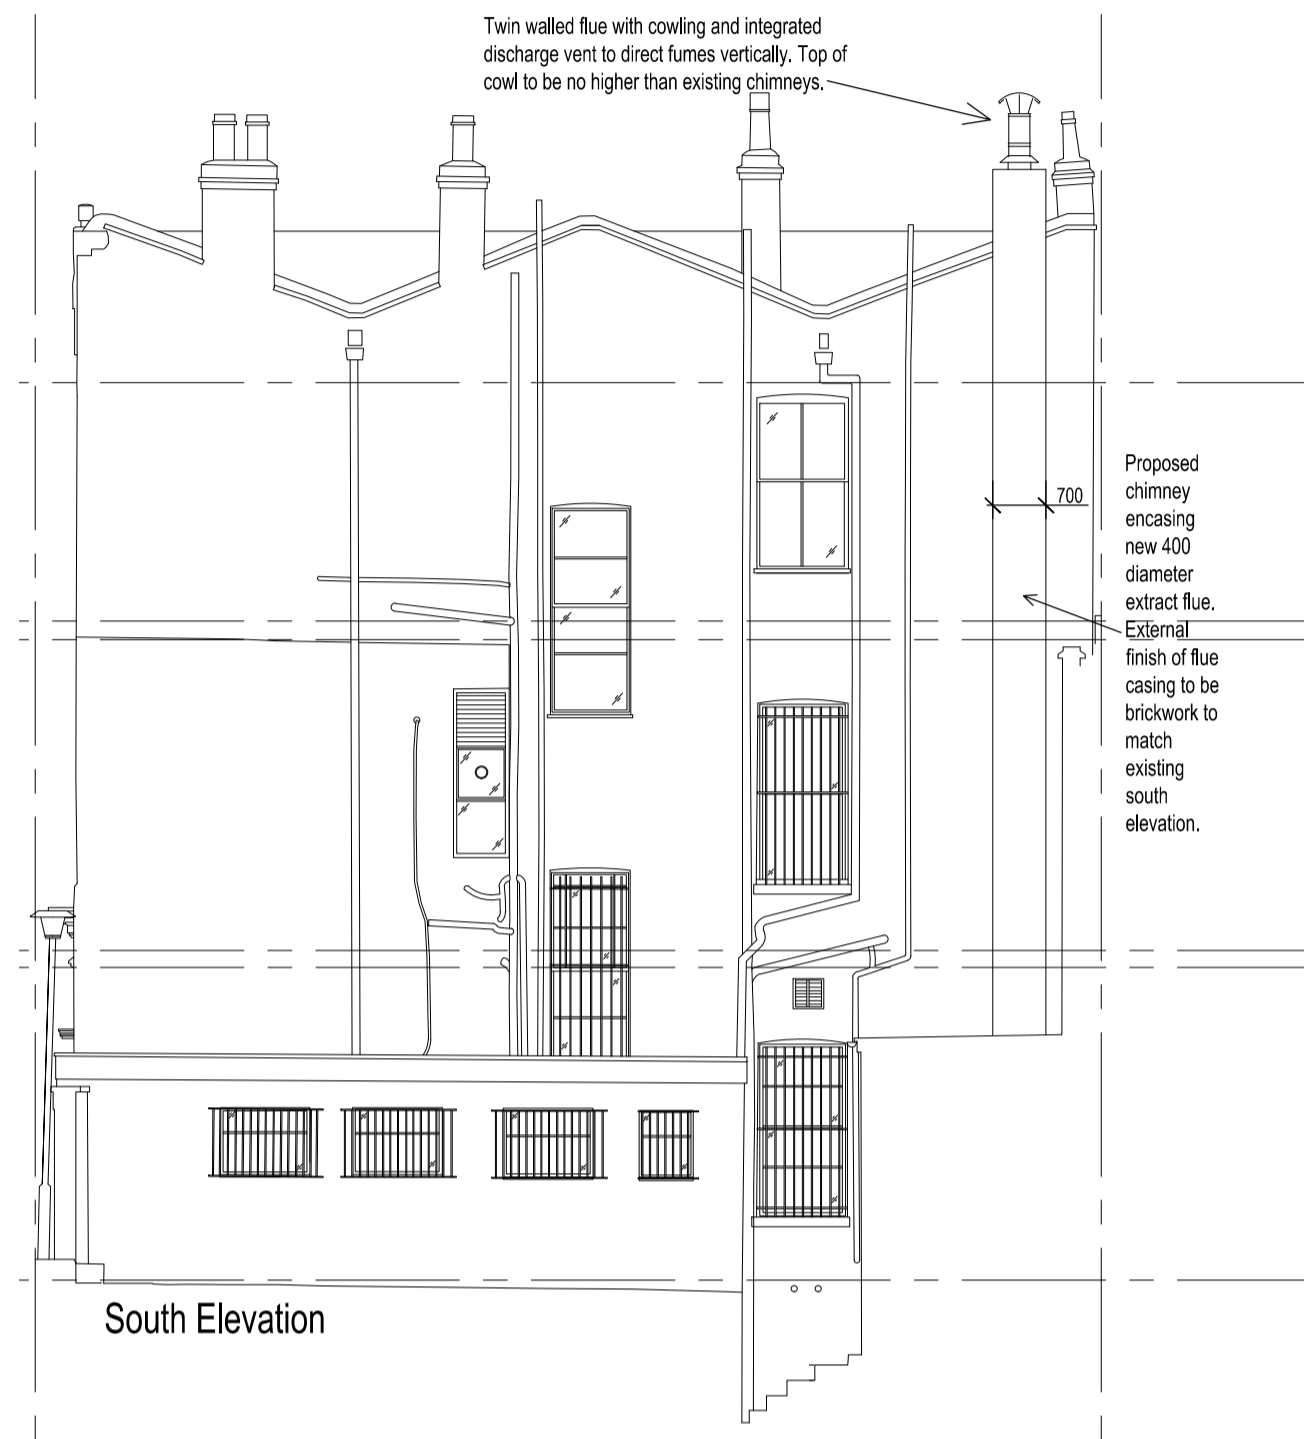

Rev	Date	Drwn	Chkd	Desc
01	Dec-13	TB	SH	First Issue
02	Sept-14	TB	SH	Note added regarding fire escape doors.

PROJECT TITLE
The Sir Richard Steele
97 Haverstock Hill, London NW3 4RL
Faucet Inn Limited

DRAWING TITLE
Proposed Residential Elevations

DATE
Dec 2013

SCALE
1:100 @ A1 or 1:200 @ A3

DRAWN BY
TB

PROJECT NUMBER
20220

DRAWING NUMBER
20220-PL-018

REVISION
02

STATUS
Planning