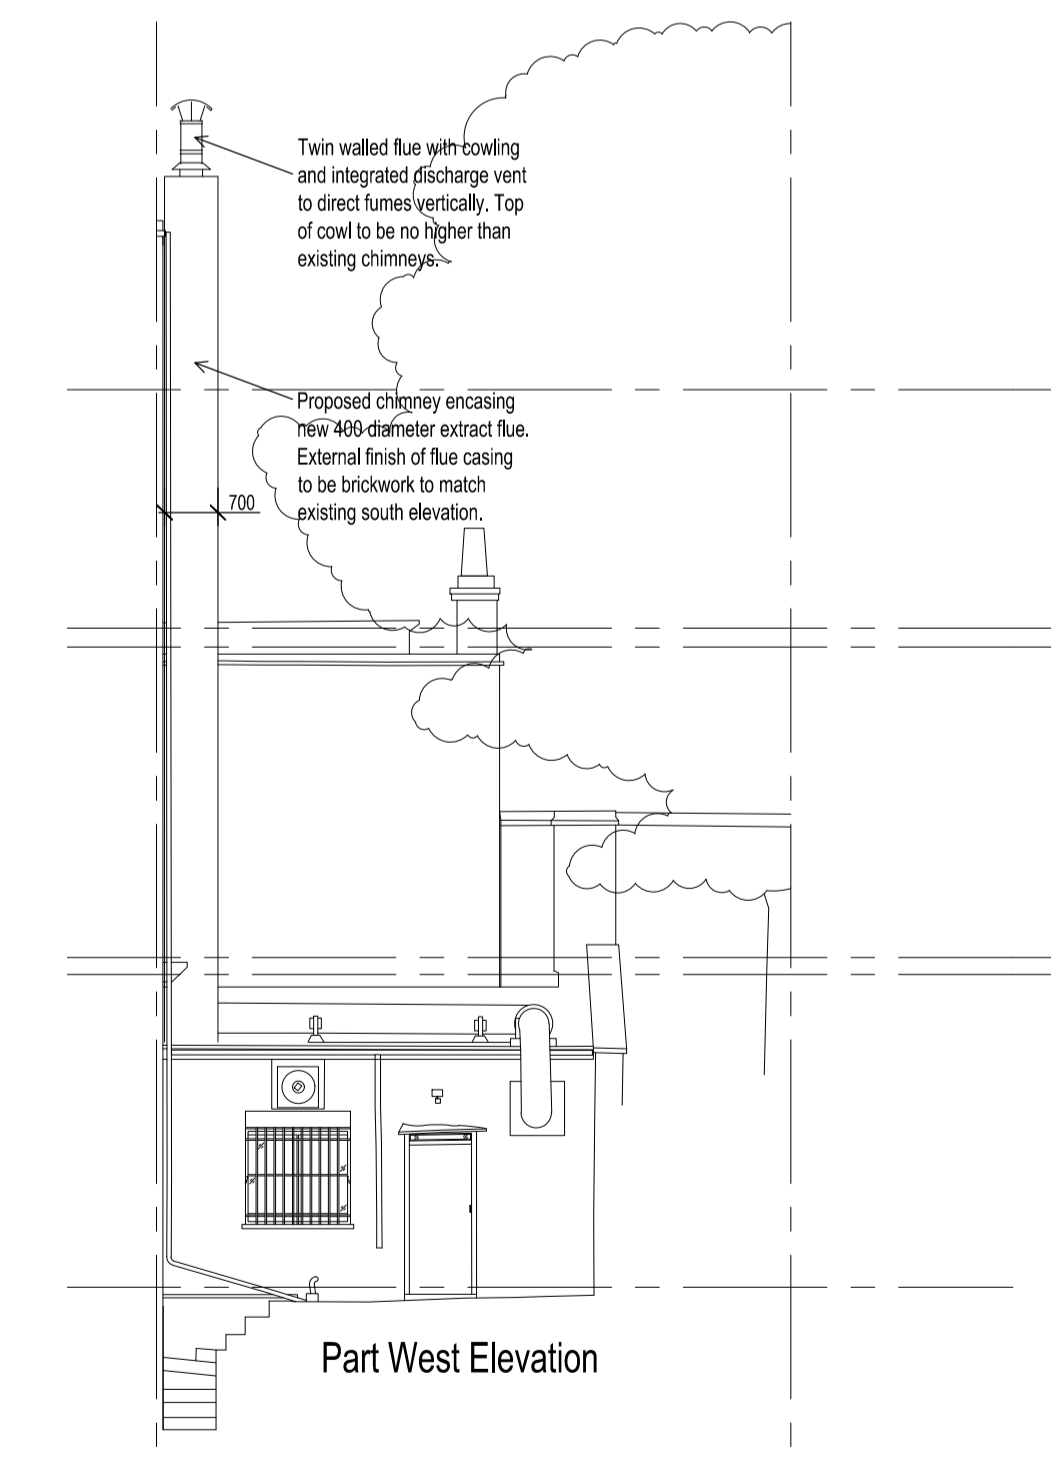

Rev	Date	Drwn	Chkd	Desc
01	Dec-13	TB	SH	First Issue
02	Sept-14	TB	SH	Note added regarding fire escape doors.

PROJECT TITLE
The Sir Richard Steele
97 Haverstock Hill, London NW3 4RL
Faucet Inn Limited

DRAWING TITLE
Proposed Residential Elevations

DATE
Dec 2013

SCALE
1:100 @ A1 or 1:200 @ A3

DRAWN BY
TB

PROJECT NUMBER
20220

DRAWING NUMBER
20220-PL-018

REVISION
02

STATUS
Planning