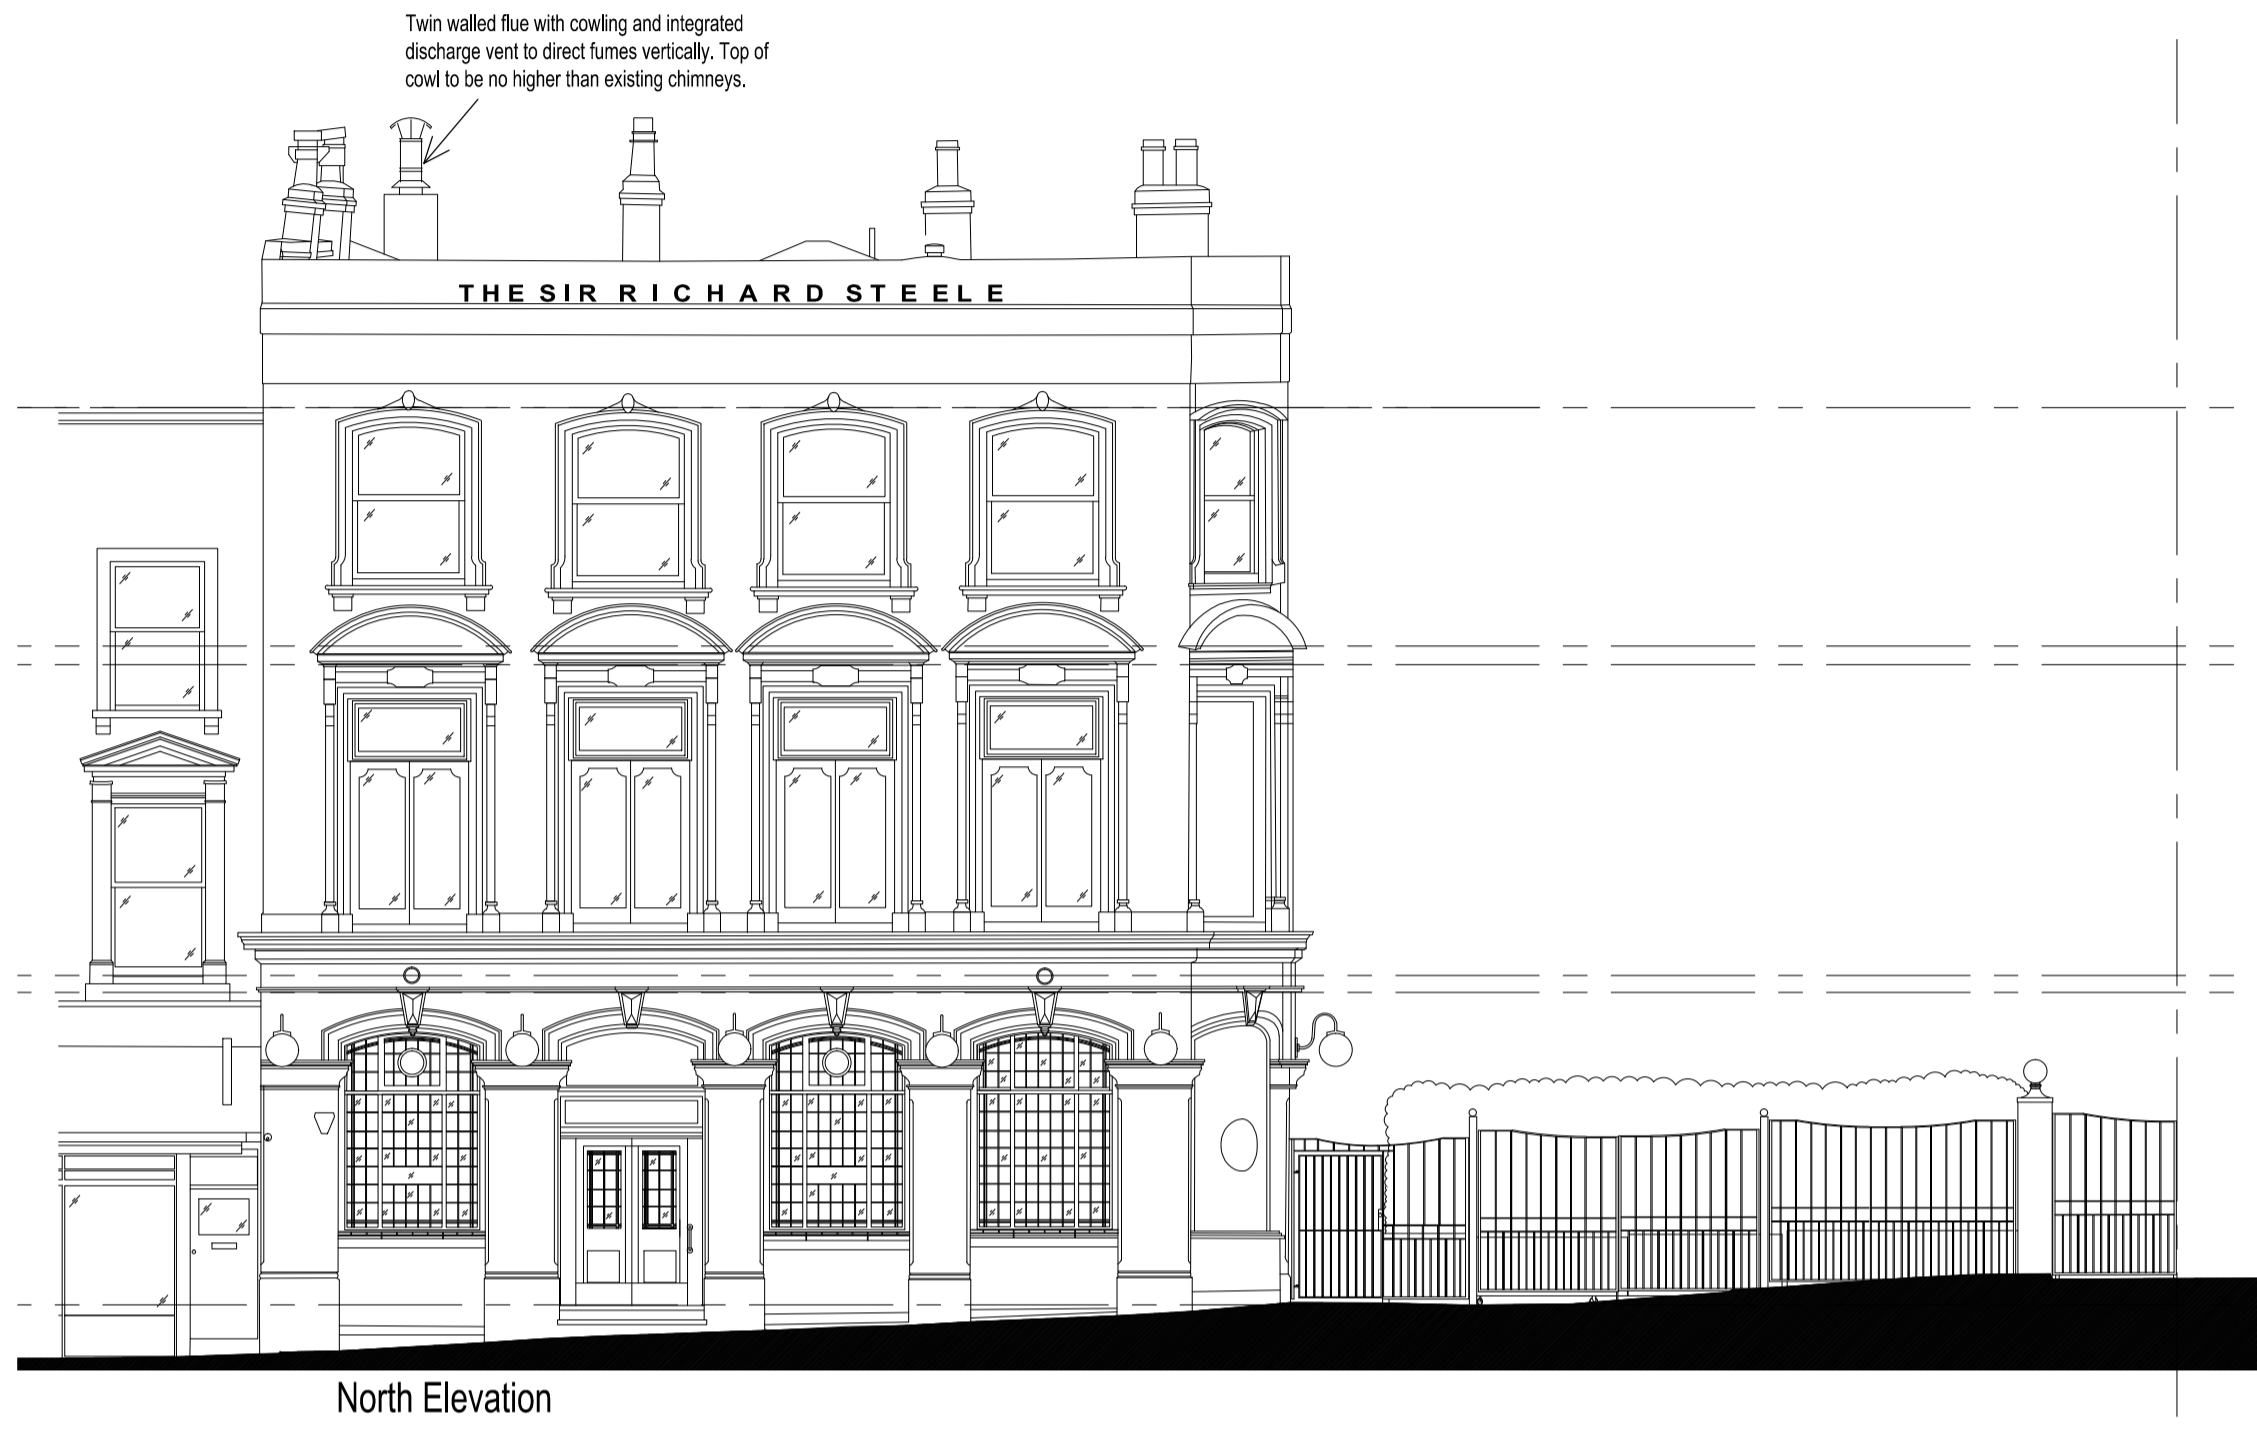

Rev	Date	Drwn	Chkd	Desc
01	Dec-13	TB	SH	First Issue
02	Sept-14	TB	SH	Note added regarding fire escape doors.

PROJECT TITLE
The Sir Richard Steele
97 Haverstock Hill, London NW3 4RL
Faucet Inn Limited

DRAWING TITLE
Proposed Residential Elevations

DATE
Dec 2013

SCALE
1:100 @ A1 or 1:200 @ A3

DRAWN BY
TB

PROJECT NUMBER
20220

DRAWING NUMBER
20220-PL-018

REVISION
02

STATUS
Planning