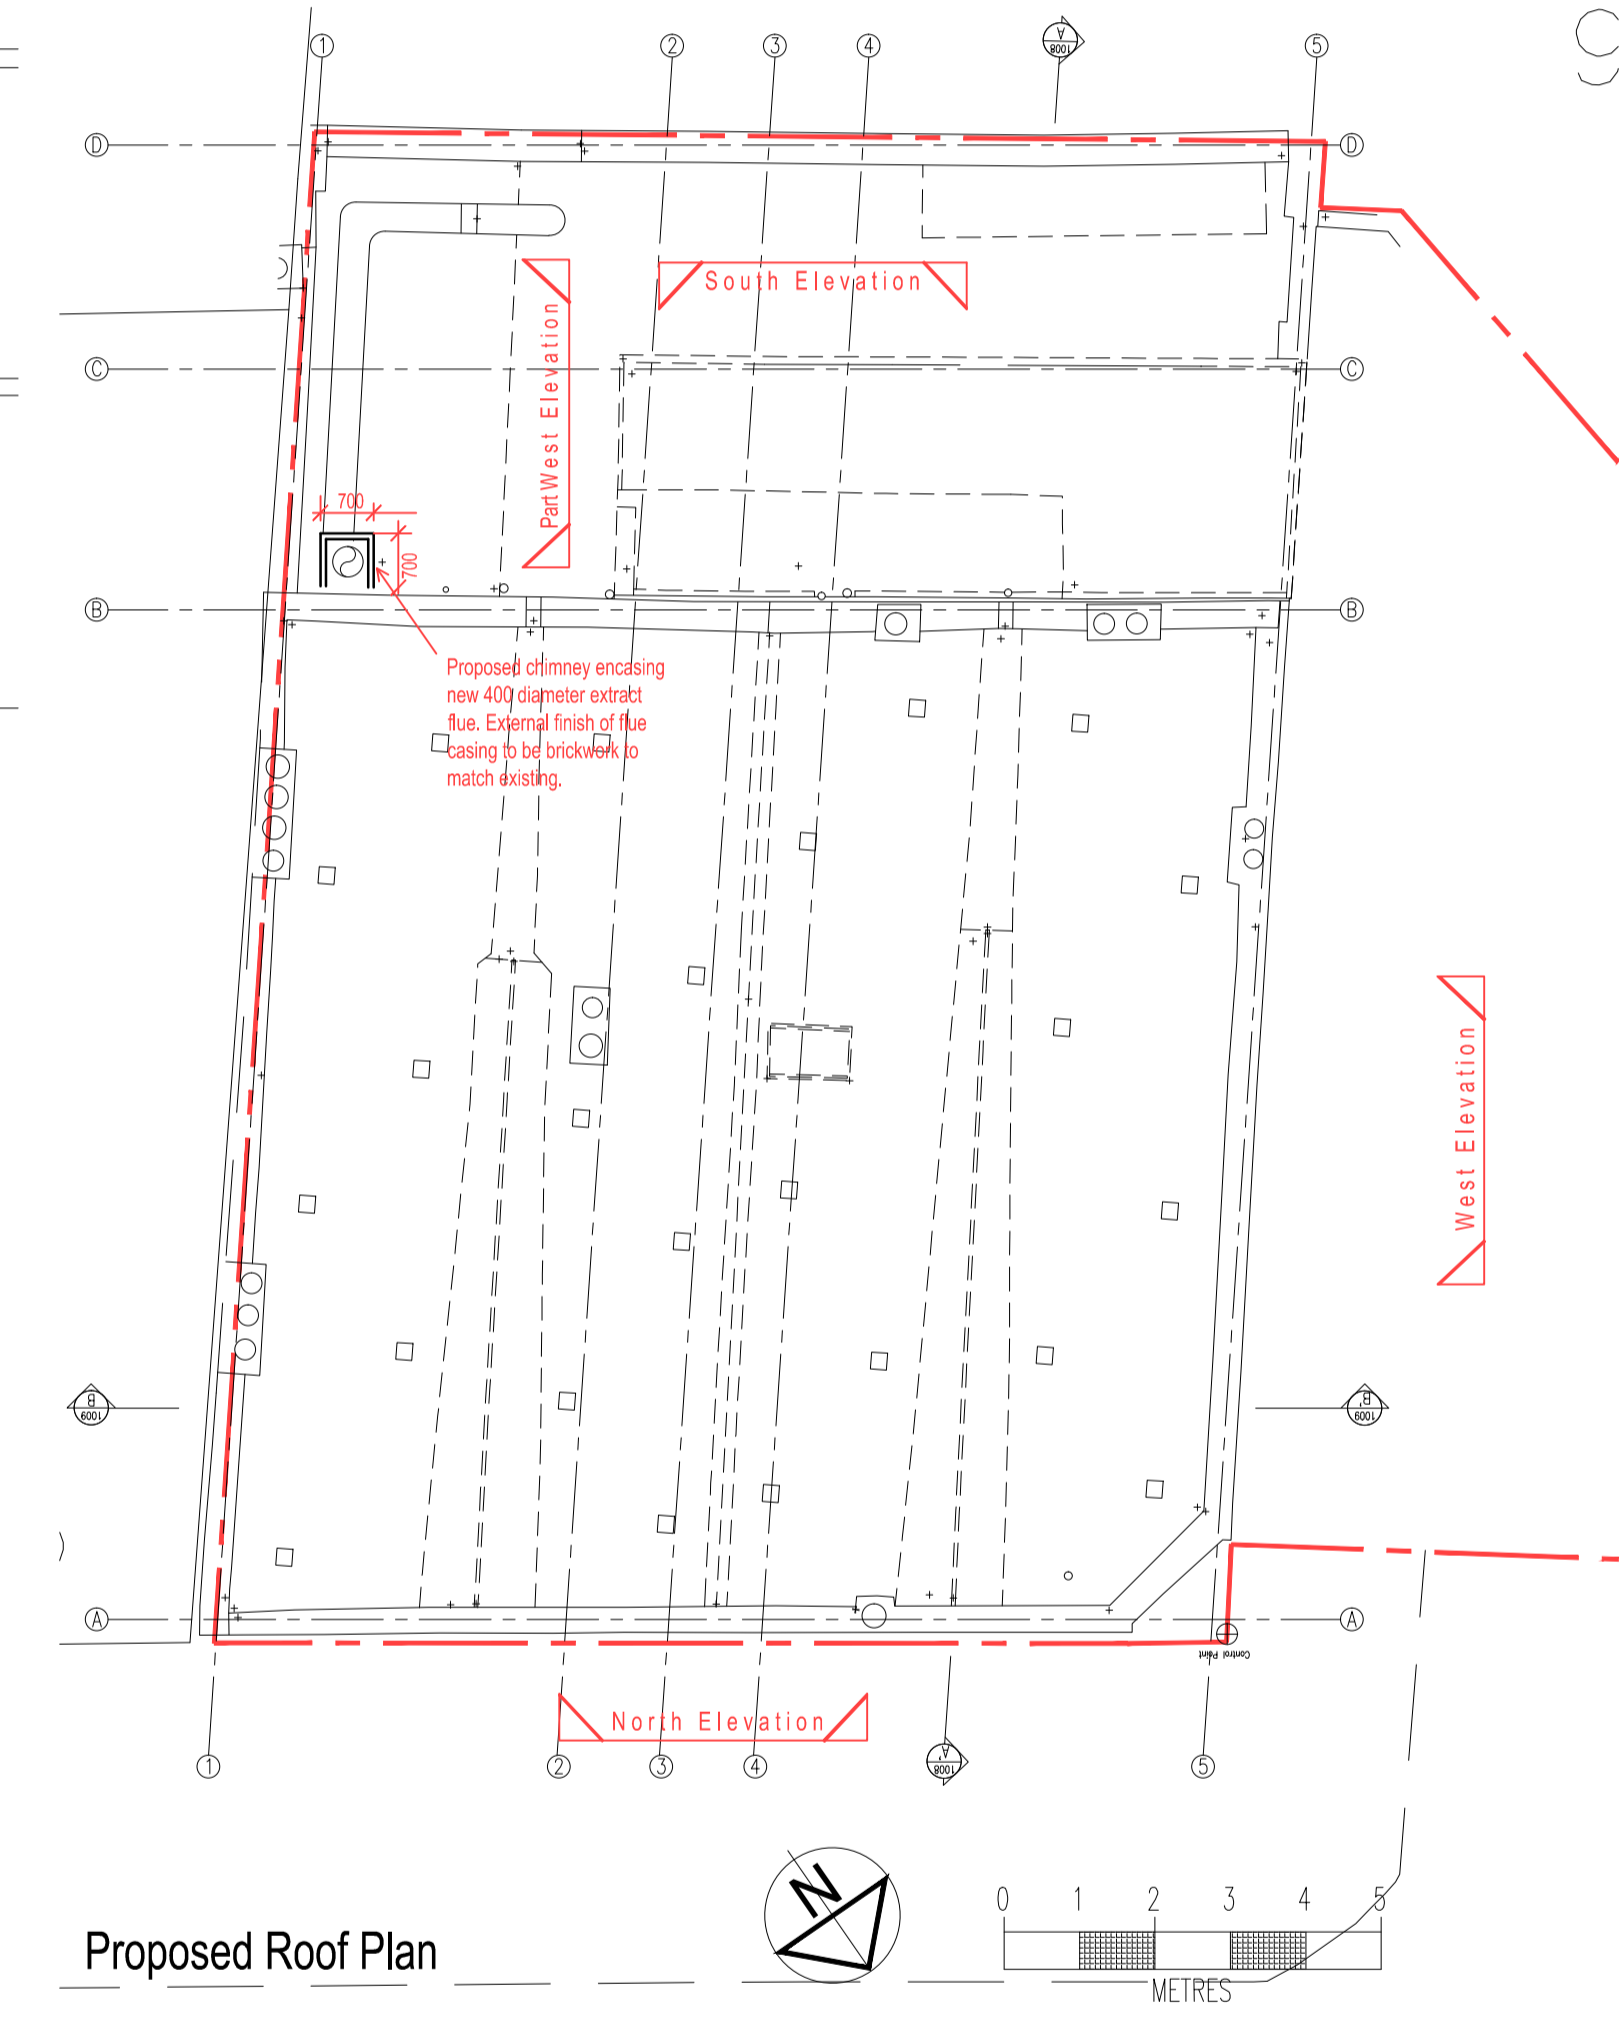

Rev	Date	Drwn	Chkd	Desc
01	Dec-13	TB	SH	First Issue
02	Sept-14	TB	SH	Note added regarding fire escape doors.

PROJECT TITLE
The Sir Richard Steele
97 Haverstock Hill, London NW3 4RL
Faucet Inn Limited

DRAWING TITLE
Proposed Residential Elevations

DATE
Dec 2013

SCALE
1:100 @ A1 or 1:200 @ A3

DRAWN BY
TB

PROJECT NUMBER
20220

DRAWING NUMBER
20220-PL-018

REVISION
02

STATUS
Planning