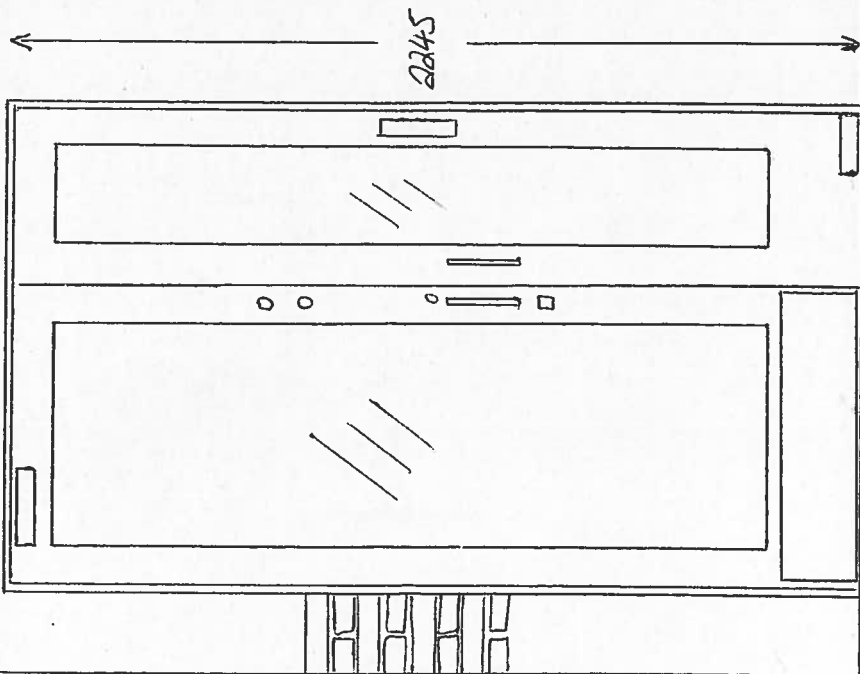

BRICKWORK EXTERNAL WALL

SINGLE TIMBER DOOR AND HALF LEAF
WITH VISION PANELS, OUTWARD OPENING

| | |
|---|--------------------|
| CLIENT : HAMPTON CHILDREN'S CENTRE | |
| PROJECT : ALTERATIONS TO MAIN ENTRANCE HAMPTON CHILDREN'S CENTRE 80 BLYGON ROAD LONDON NW1 1HR | |
| TITLE : EXISTING MAIN ENTRANCE DOOR | |
| SCALE : 1:20 @ A4 | DATE : AUGUST 2014 |
| DRAWING N° : HAMPTON / 01 | |