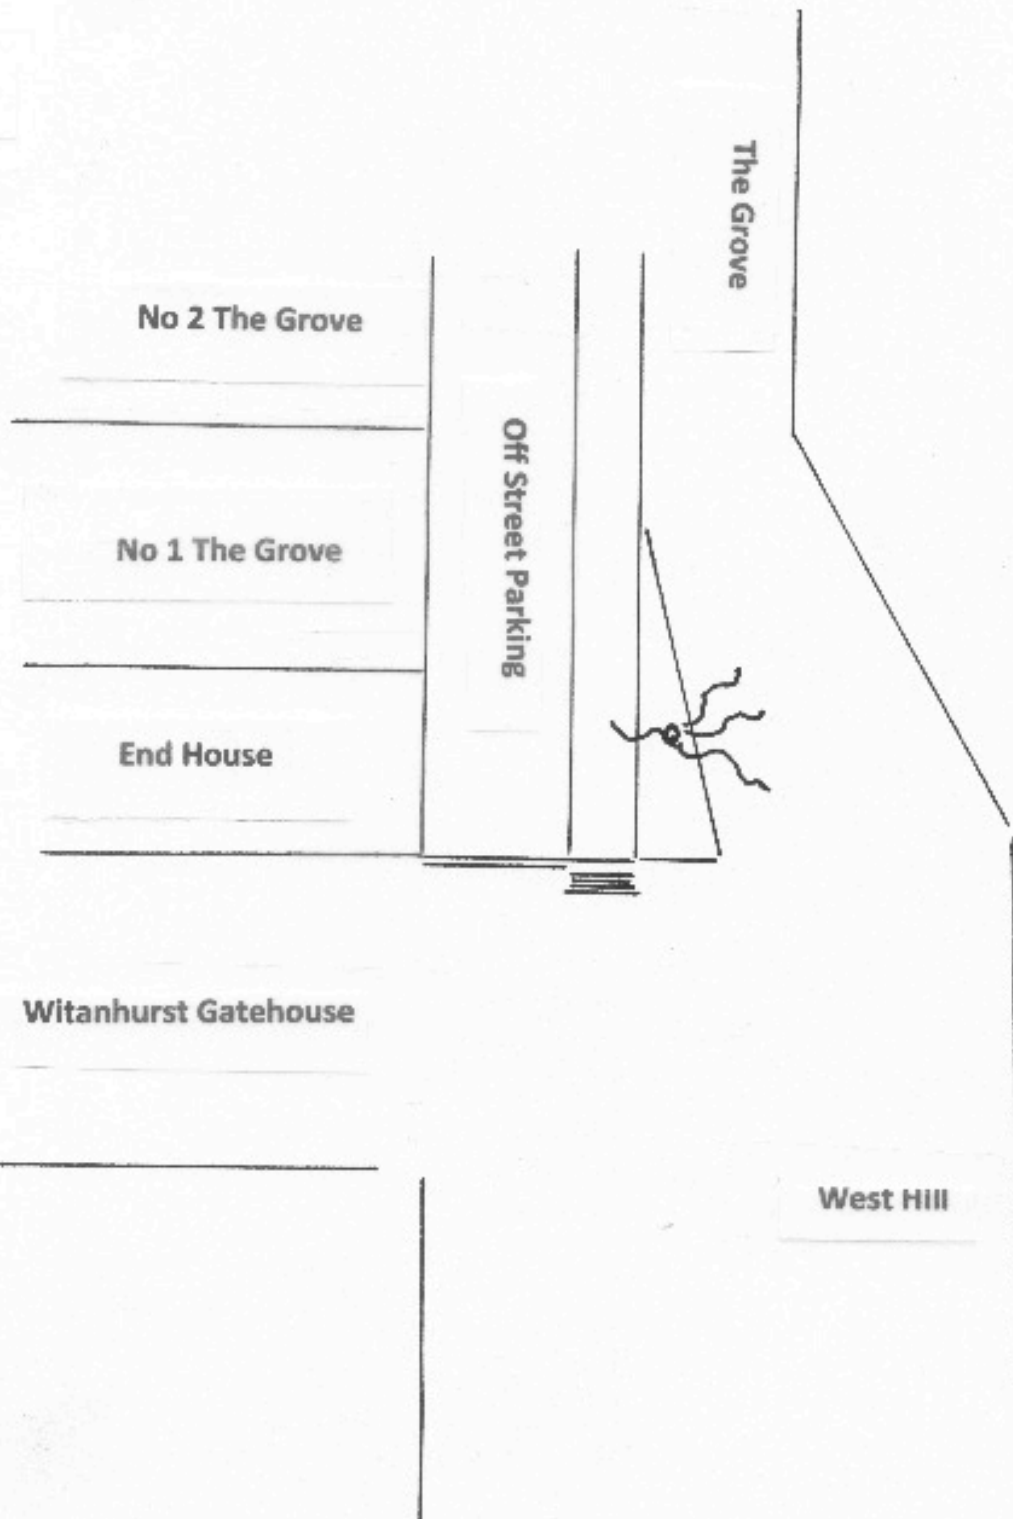

Sketch Plan showing location of oak tree in front of the End House

Witanhurst Gatehouse

West Hill