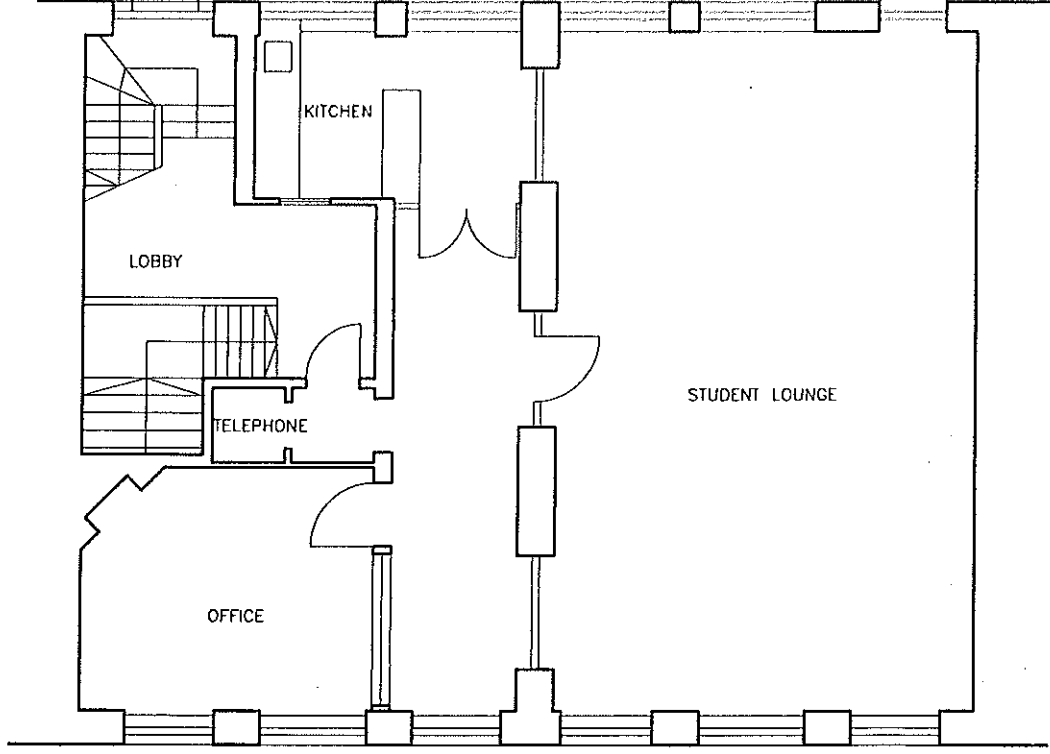

TERRACE

KITCHEN

LOBBY

TELEPHONE

OFFICE

STUDENT LOUNGE

GROUND FLOOR

FIRST FLOOR

1 Turnberry Quay, Glengall Bridge
London E14 9RD
Telephone : 020 7537 1525
Fax : 020 7537 3040
E Mail : info@reeksinclair.co.uk

Client / Location :
148-150 Camden High Street
NW1, London

Drawing : First Floor Plan & Entrance		
Scale : 1:100@A4	Date : 26.05.05	Drawn By : GK/AK
Drawing No.		2546/02