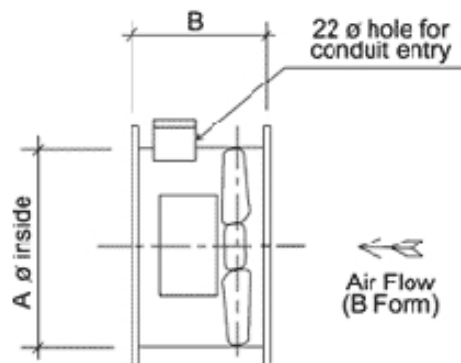

Performance Chart

LCA251245

Requested Duty:	0.56 m ³ /s @ 100 Pa
Actual Duty:	114% match
Stock Reference:	LCA251245
Product Type:	Ventilation
Product Range:	Plate & Case Fans
Impeller:	Axial
Casing:	Rolled sheet steel
Speed:	2800 rpm
Airstream Temperature:	-35°C to 54°C
Specific Fan Power:	0.4 W/(l/s)
dB(A):	59
Stated dB(A) levels at 3m with spherical propagation at a reference level of 2 x 10 ⁻¹² Pa	
Specific Fan Power & dB(A) shown are at duty point.	
Warranty:	2 years

Dimensions

-	-	-	-	-	-	-	-	-	-	-
-	-	-	-	-	-	-	-	-	-	-

Dimensions shown in mm
Weights in kg