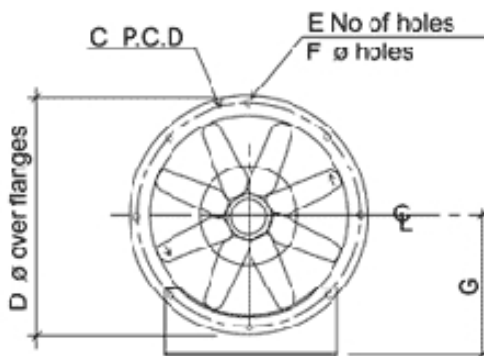

Electrical Information

Watts:	370
Supply Voltage:	220-240V/1/50Hz
Full Load Current:	2.6 A
Starting Current:	8 A
Starting Method:	Perm Cap
Motor Poles:	2
Insulation:	F
Motor IP Rating:	IP55
S.T.O.P. Protection:	No
Speed Controllable:	Yes

Dimensions

-	-	-	-	-	-	-	-	-	-	-
-	-	-	-	-	-	-	-	-	-	-

Dimensions shown in mm
Weights in kg