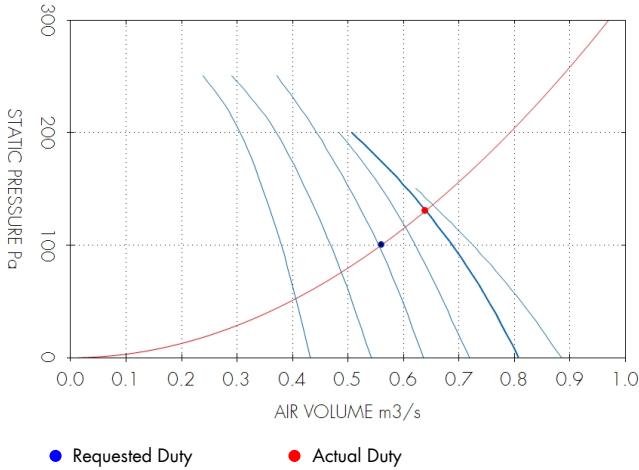

Performance Chart

LCA251245

Requested Duty:	0.56 m ³ /s @ 100 Pa
Actual Duty:	114% match
Stock Reference:	LCA251245
Product Type:	Ventilation
Product Range:	Plate & Case Fans
Impeller:	Axial
Casing:	Rolled sheet steel
Speed:	2800 rpm
Airstream Temperature:	-35°C to 54°C
Specific Fan Power:	0.4 W/(l/s)
dB(A):	59
Stated dB(A) levels at 3m with spherical propagation at a reference level of 2 x 10 ⁻¹² Pa	
Specific Fan Power & dB(A) shown are at duty point.	
Warranty:	2 years

Acoustic Information

	63	125	250	500	1k	2k	4k	8k	Total	dB(A)@3m
Inlet	74	75	83	76	74	71	68	65	85	59
Outlet	74	75	83	76	74	71	68	65	85	59
Breakout	-	-	-	-	-	-	-	-	-	-

Sound Power Level Spectra dB (re 10⁻¹² Watts) shown @ free air.

Electrical Information

Watts:	370
Supply Voltage:	220-240V/1/50Hz
Full Load Current:	2.6 A
Starting Current:	8 A
Starting Method:	Perm Cap
Motor Poles:	2
Insulation:	F
Motor IP Rating:	IP55
S.T.O.P. Protection:	No
Speed Controllable:	Yes