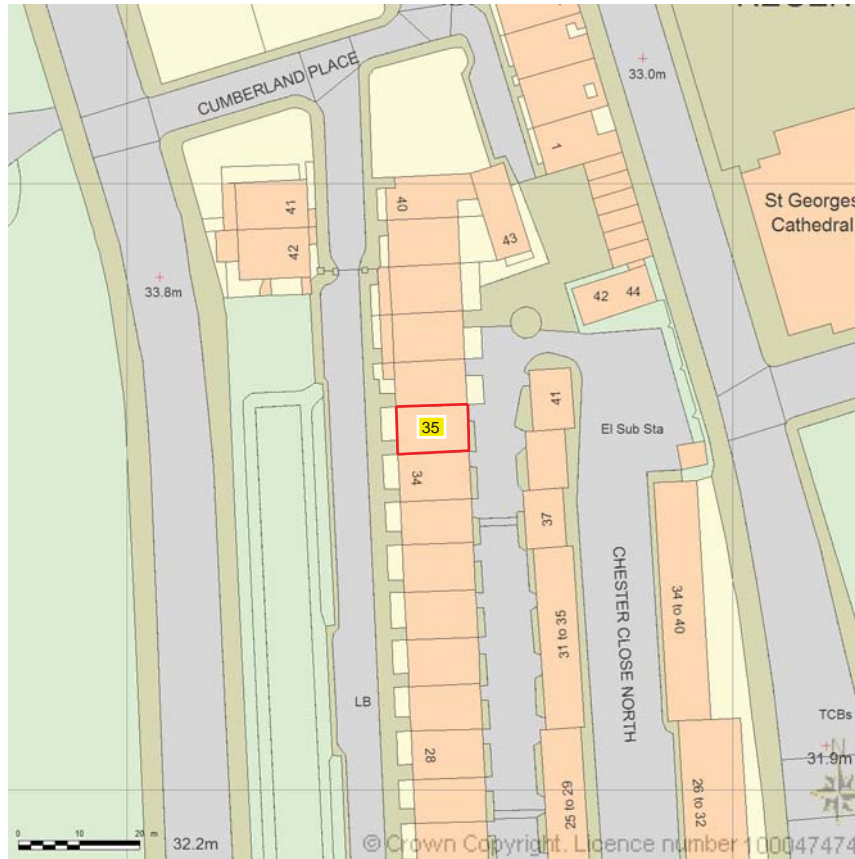

SITE LOCATION PLAN
AREA 2 HA
SCALE: 1:1250 on A4
CENTRE COORDINATES: 528751 , 182859

Supplied by Streetwise Maps Ltd
www.streetwise.net
Licence No: 100047474