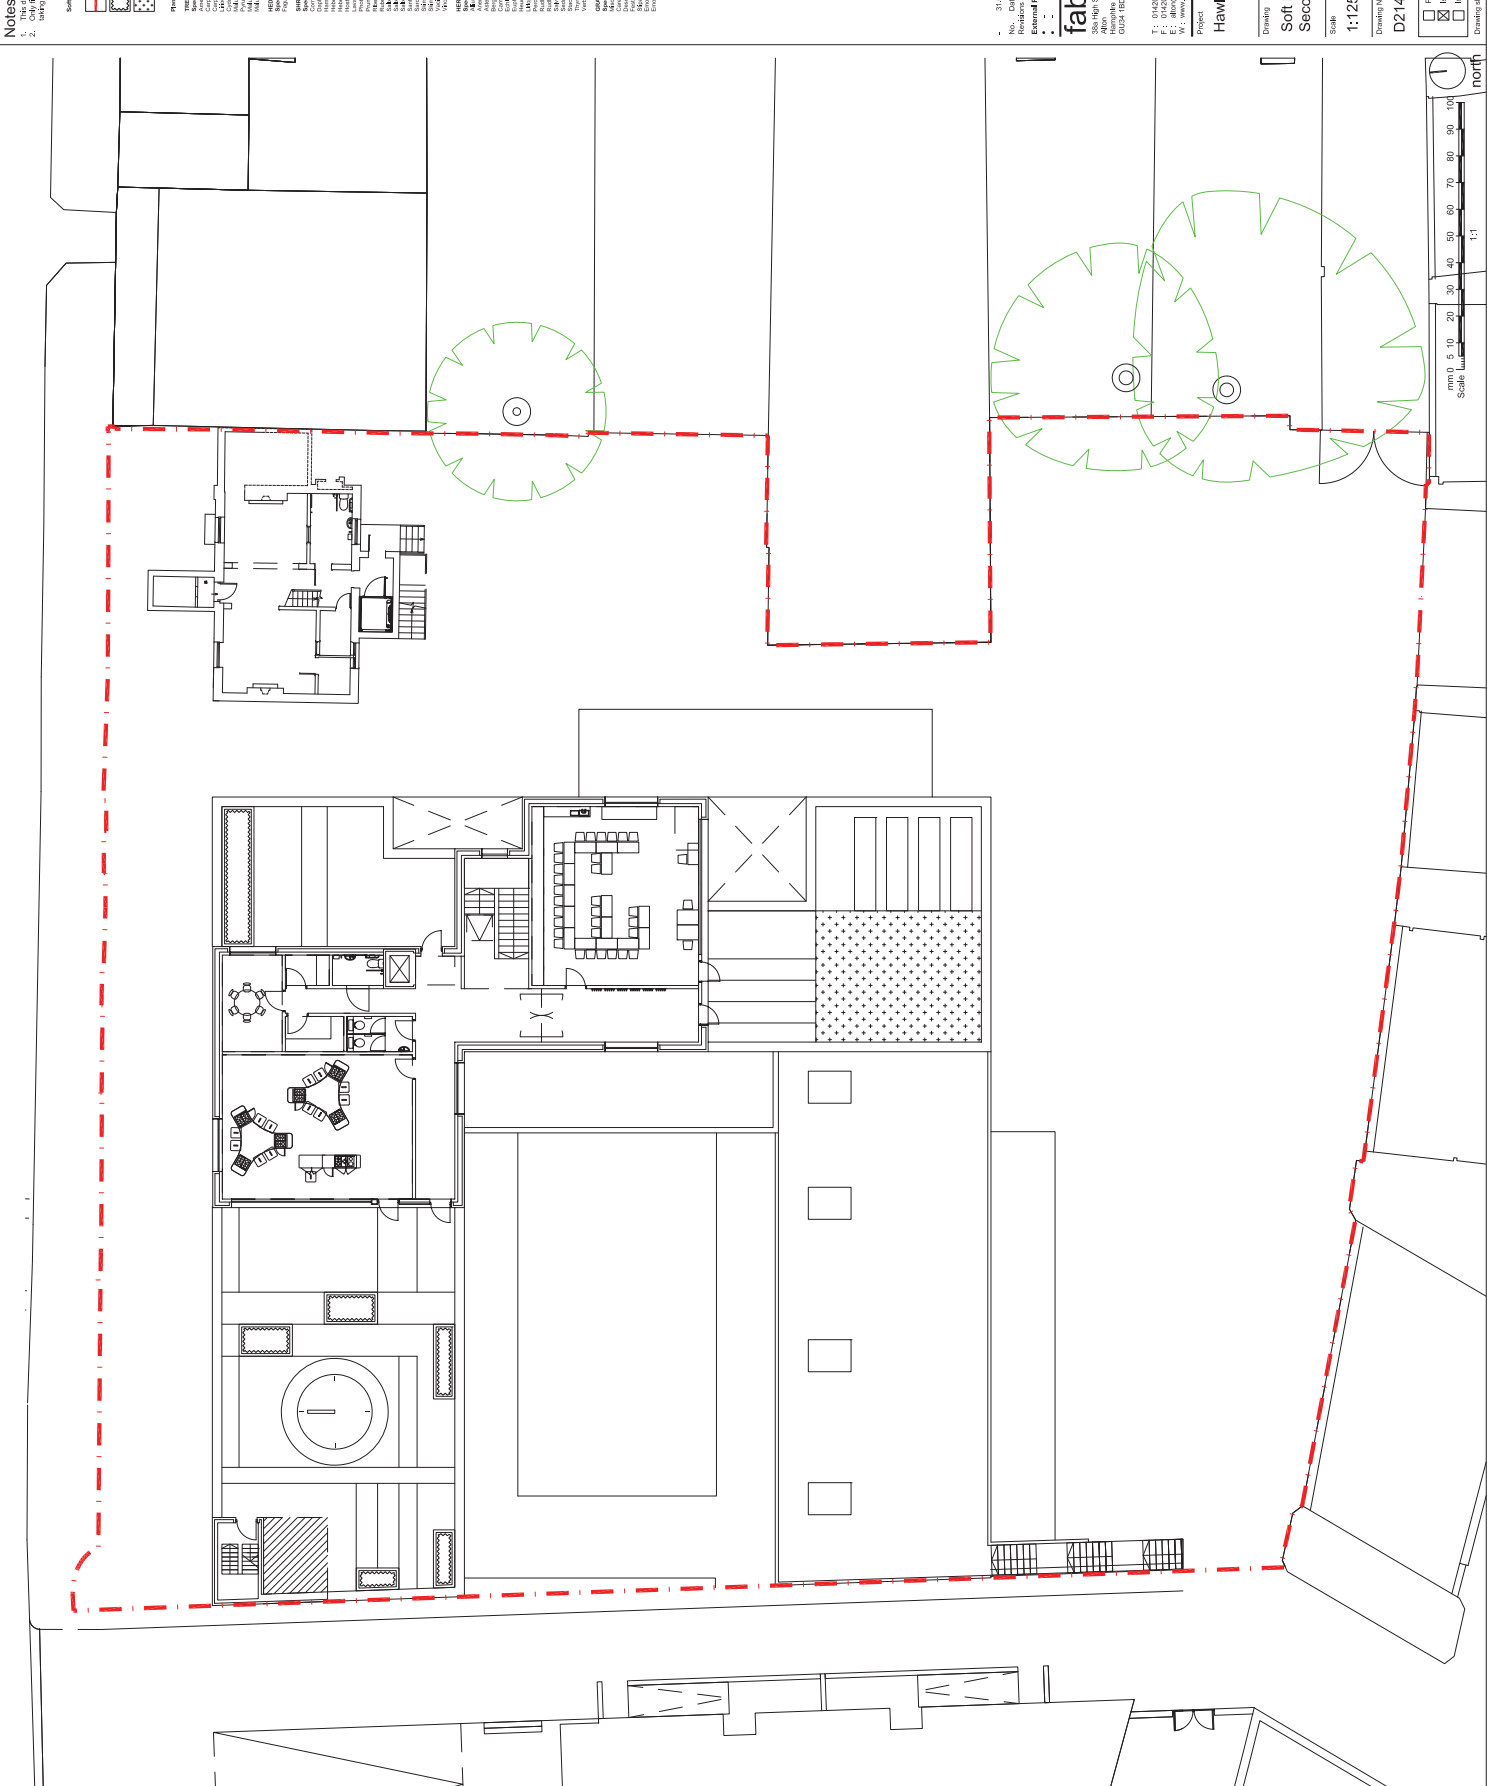

Materials

Material	Quantity	Unit
Concrete	100	m²
Brick	500	m²
Gravel	200	m³
Timber	100	m³

Planting Schedule

Planting Schedule	Planting Schedule	Planting Schedule	Planting Schedule
1	2	3	4

Planting Schedule

Planting Schedule	Planting Schedule	Planting Schedule	Planting Schedule
1	2	3	4

Planting Schedule

Planting Schedule	Planting Schedule	Planting Schedule	Planting Schedule
1	2	3	4

Planting Schedule

Planting Schedule	Planting Schedule	Planting Schedule	Planting Schedule
1	2	3	4

Planting Schedule

Planting Schedule	Planting Schedule	Planting Schedule	Planting Schedule
1	2	3	4

Planting Schedule

Planting Schedule	Planting Schedule	Planting Schedule	Planting Schedule
1	2	3	4

Planting Schedule

Planting Schedule	Planting Schedule	Planting Schedule	Planting Schedule
1	2	3	4

Planting Schedule

Planting Schedule	Planting Schedule	Planting Schedule	Planting Schedule
1	2	3	4

fabrik
300 High Street
Hemsworth
WF10 2JG
T: 01422 65202
F: 01422 64263
E: info@fabrik.co.uk
W: www.fabrik.co.uk

Project:
Hawley Primary School

Drawing:
Soft Landscape General Arrangement Plan
Second Floor

Scale:
1:125 @ A1

Date:
Jul '14

Drawing No.:
D2146 L.312

Revision:

Author:
[Name]

Checked:
[Name]

Approved:
[Name]

External References:

Notes:

Copyright Reserved ©