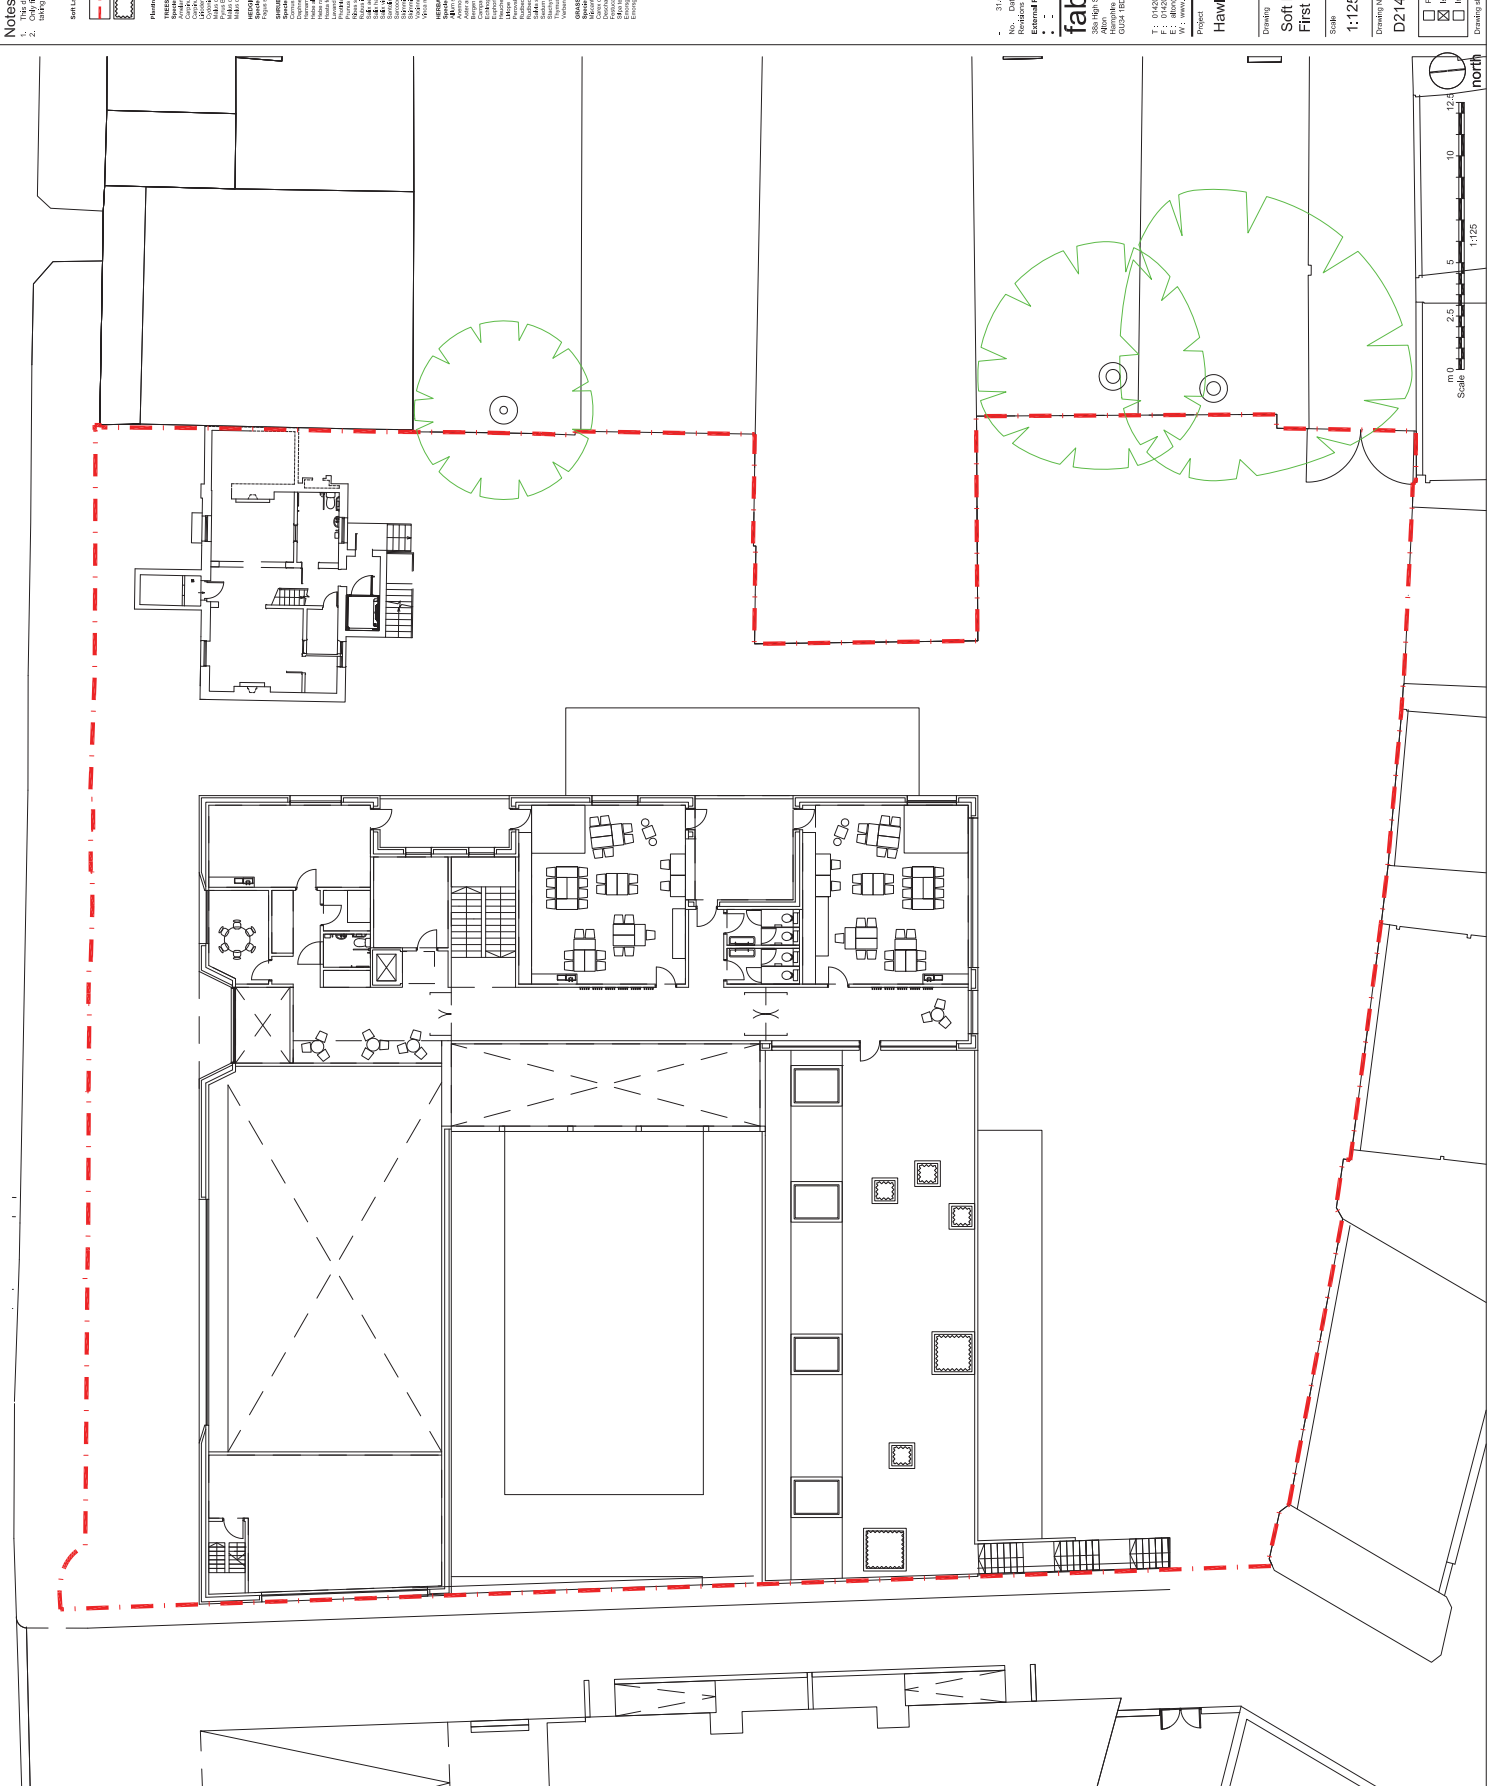

1. **Site Boundary Legend**
2. Site Boundary
   - Proposed Planting - see Hardy Schedule

Planting Schedule for all Areas

Plant	Quantity	Planting Date	Planting Method
Plant 1	1	1	1
Plant 2	1	1	1
Plant 3	1	1	1
Plant 4	1	1	1
Plant 5	1	1	1
Plant 6	1	1	1
Plant 7