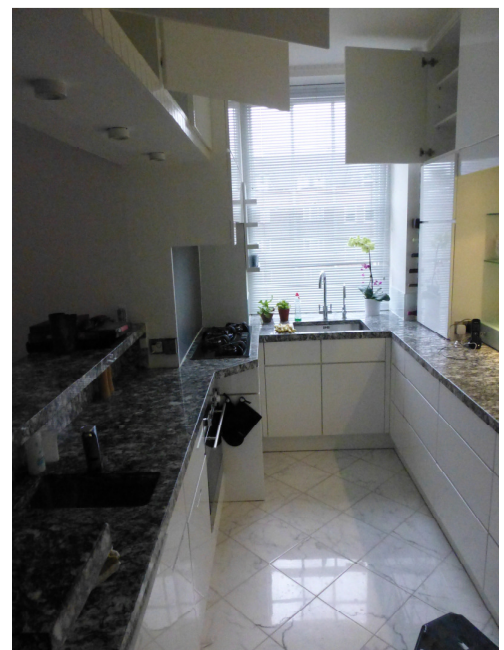

FLAT 4, CUMBERLAND MANSIONS LONDON NW1 4HS

1 Applied rustication, Dining Room

2 'Gothic' alcoves & warped doors, Dining Rm

3 Alcove & fire place, Living Room

4 Light box on ceiling & cornice + Rad box

5 Media box in Living Rm

6 Kitchen

FLAT 4, CUMBERLAND MANSIONS LONDON NW1 4HS

7 Cupbds in Master Bedroom

8 Panel mould & rad box

9 Bathing box in Bathroom

10 Infilled doorway on right of Hallway