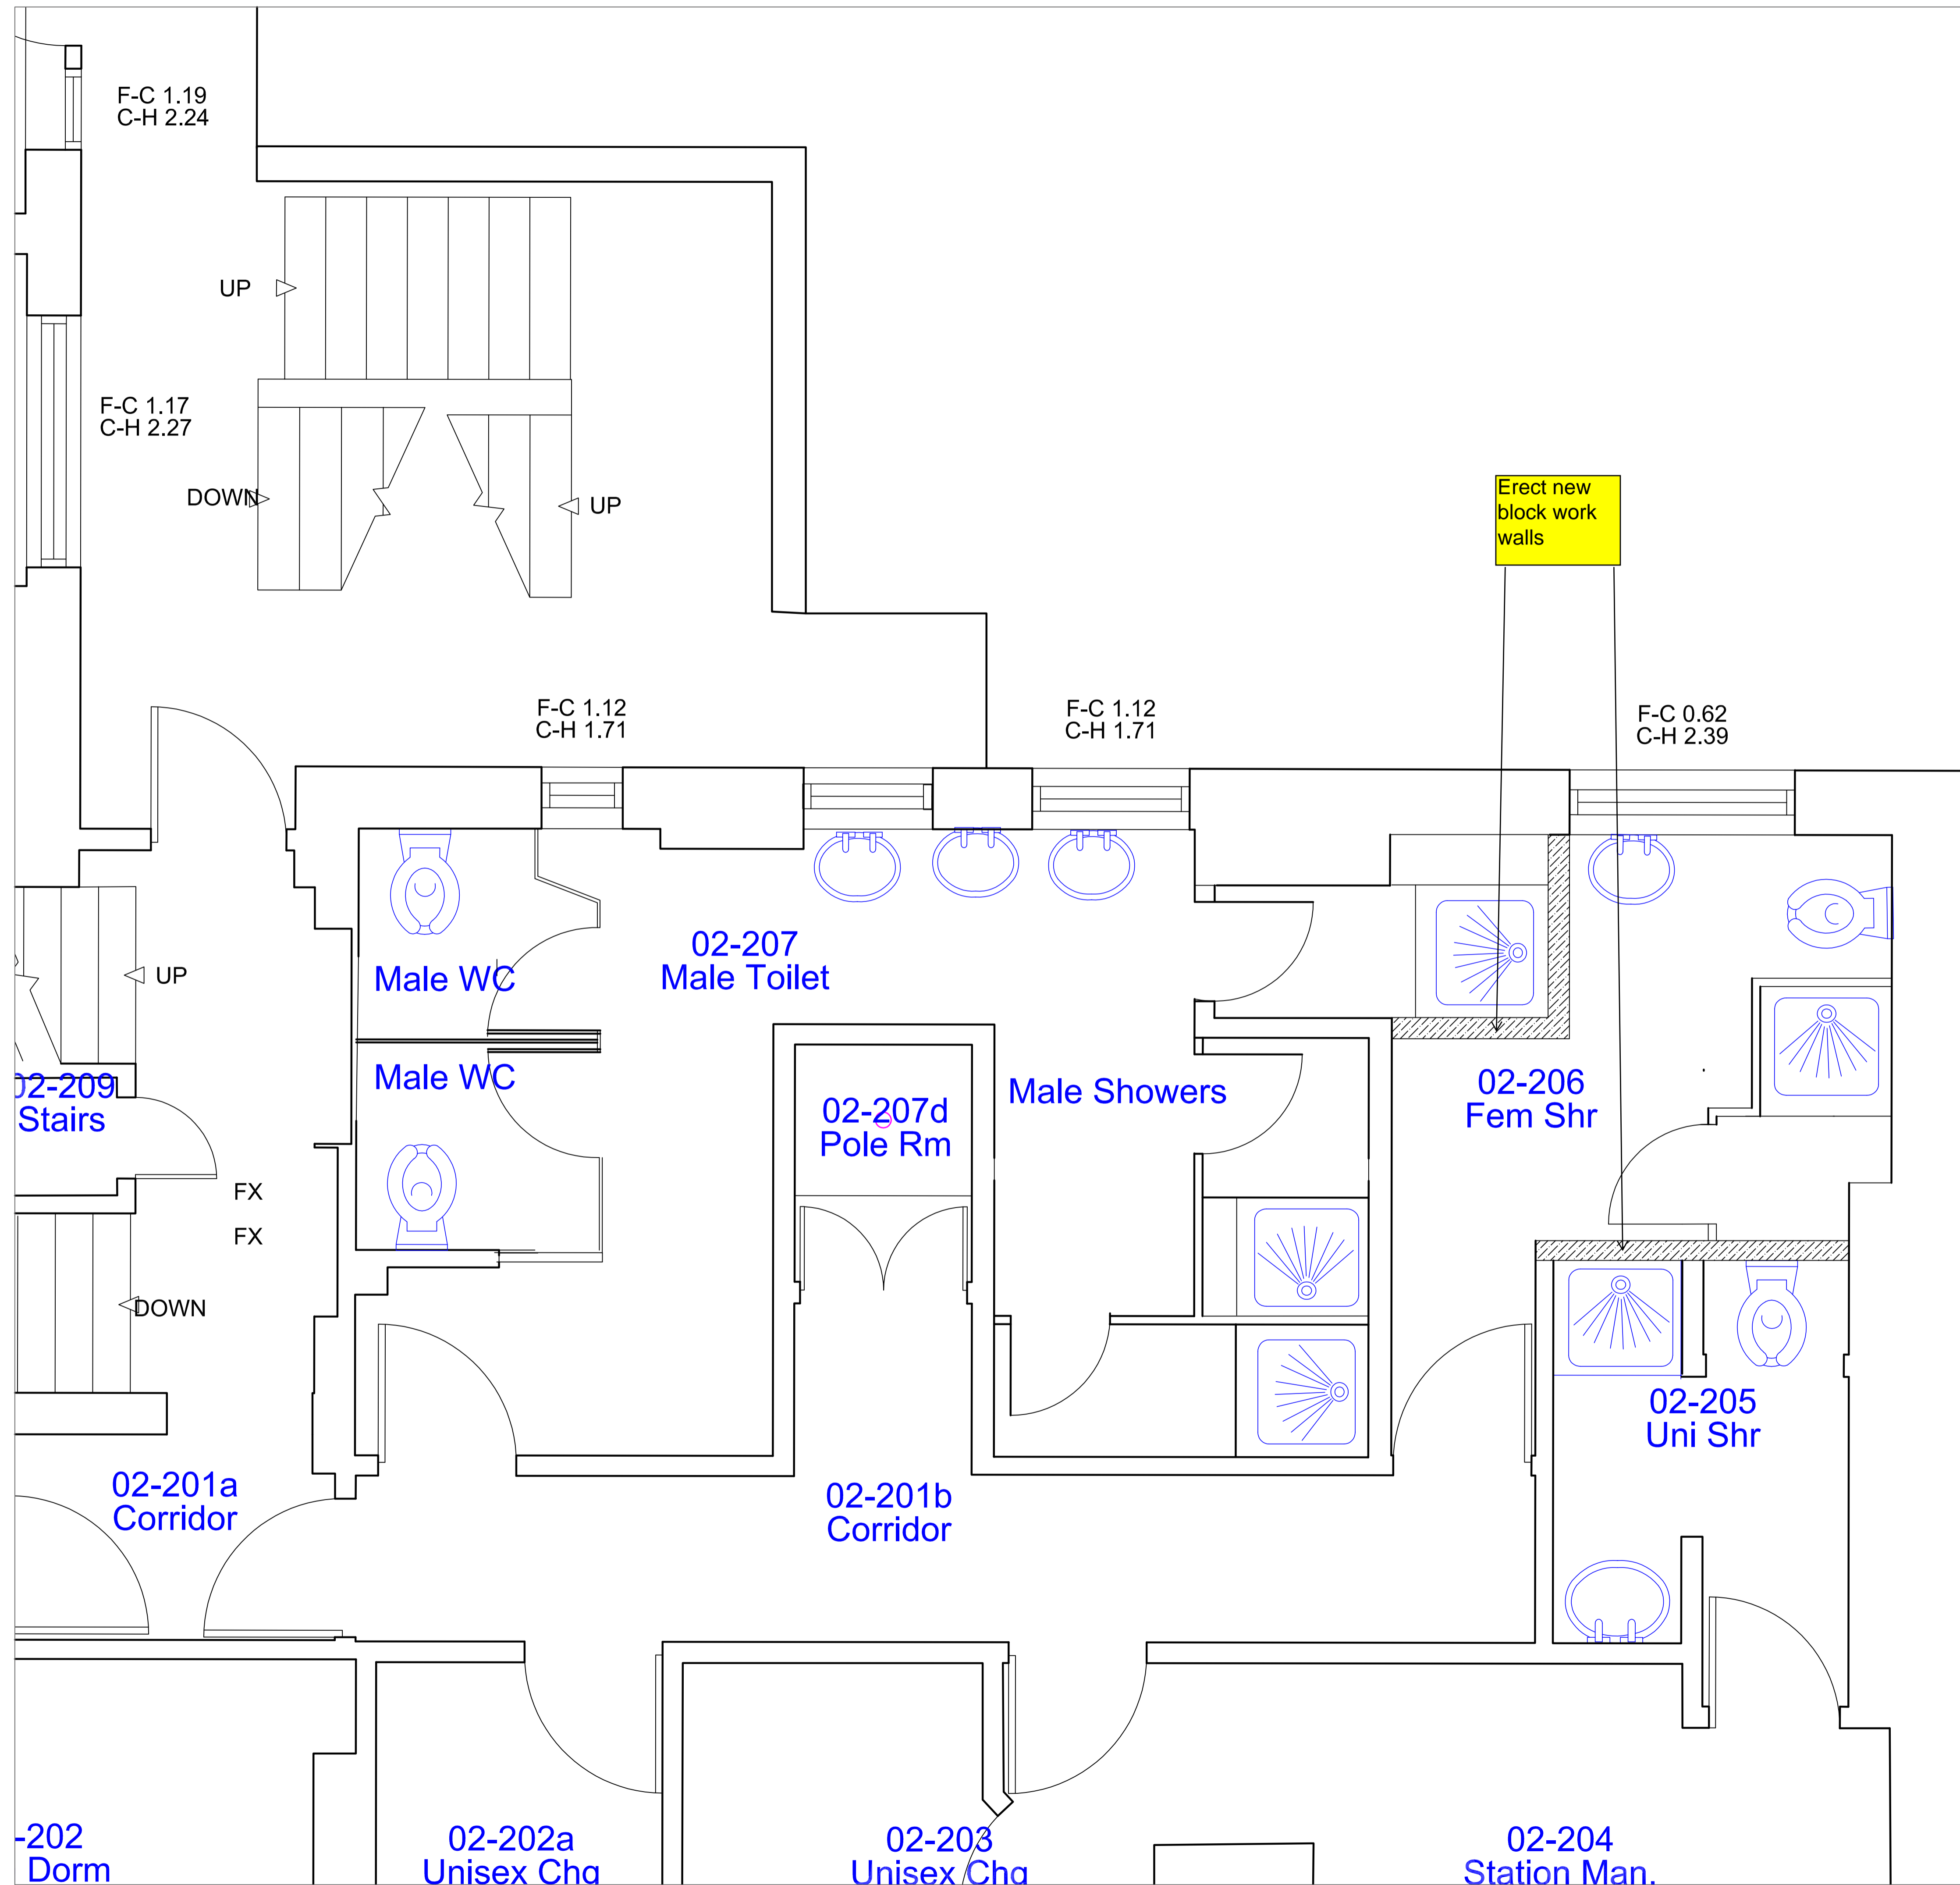

This drawing is subject to COPYRIGHT and should not be altered, copied or reproduced without the prior consent of Sweett (UK) Ltd.

Do not scale from this drawing. If in doubt ASK!

rev	description	date

Sweett (UK) Limited
60 Gray's Inn Road
London WC1X 8AQ
tel: + 44 (0)207 061 9000
fax: + 44 (0)207 430 0603

project
Euston Fire Station

title
**SECOND FLOOR PROPOSED
SHOWER LAYOUT**

scale	1:20	@	A1
dwn	TH	chk	app
date		date	
drawing number	104106/AR/010	rev.	0