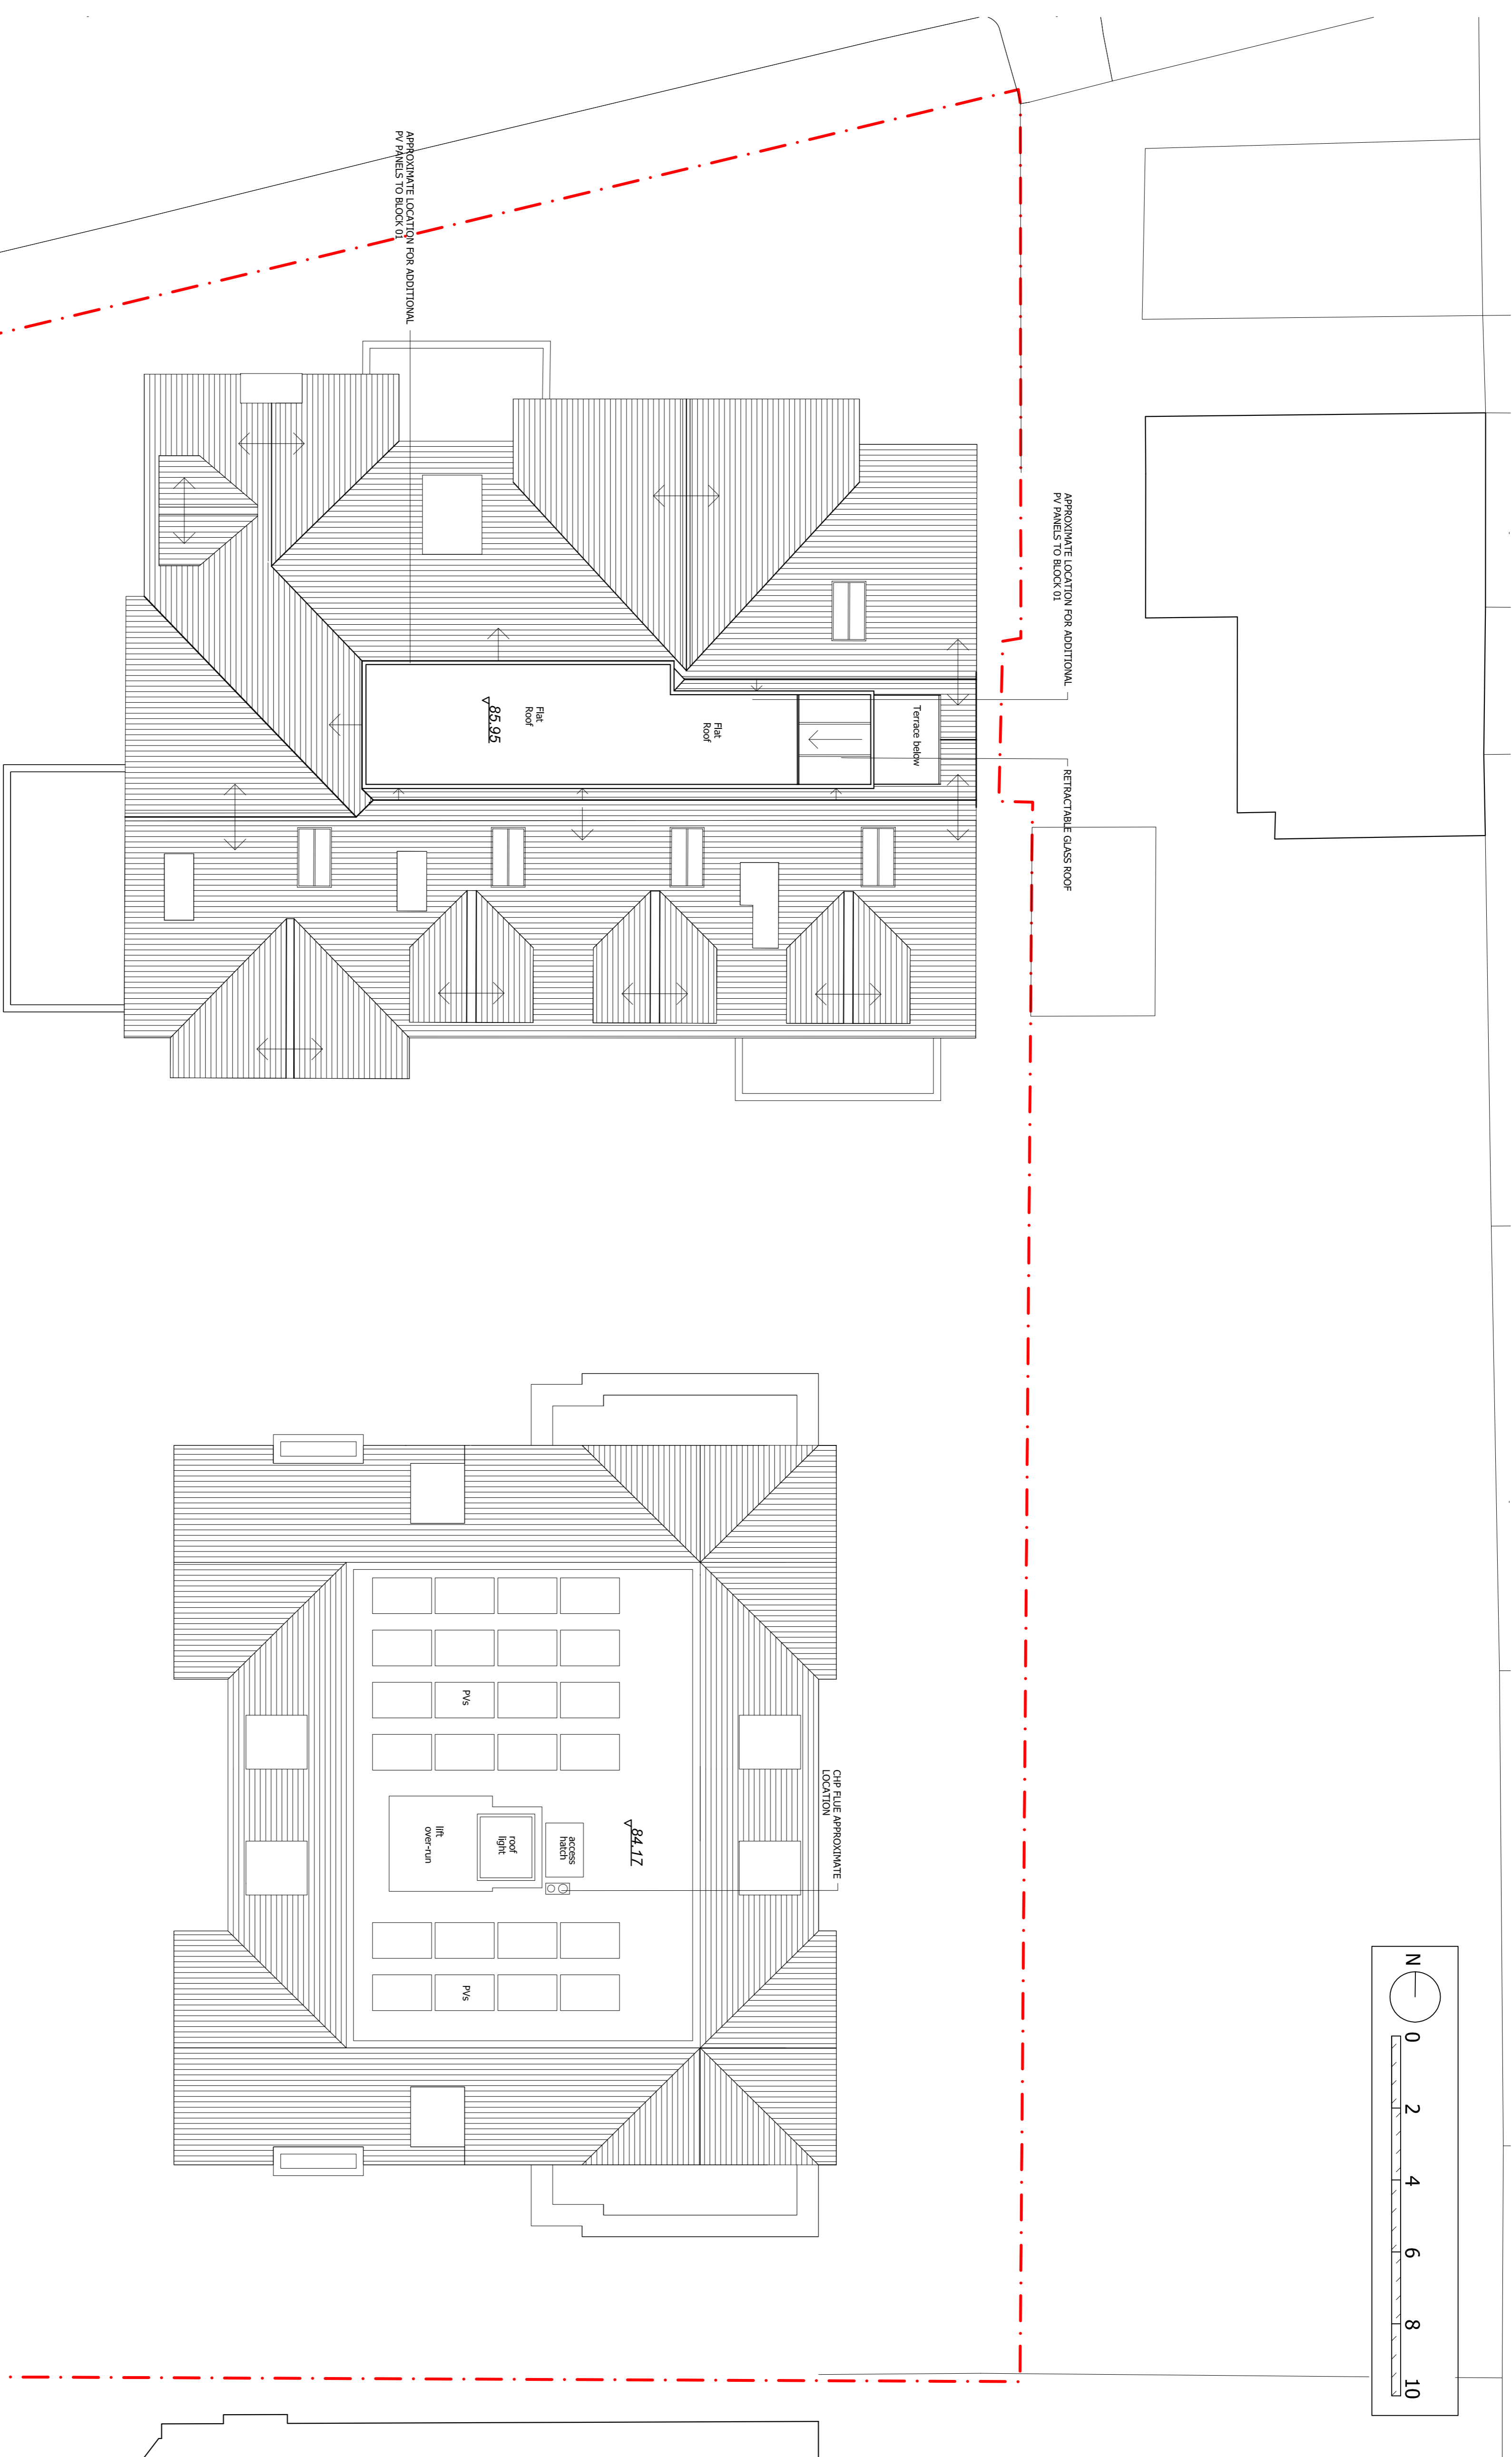

NOTES:  
 DO NOT SCALE FROM THIS DRAWING.  
 ALL DIMENSIONS TO BE CHECKED ON SITE.  
 ALL OMISSIONS AND DISCREPANCIES TO BE  
 REPORTED TO THE ARCHITECT IMMEDIATELY.

Revision	Date	By
C	18.08.14	
B	01.08.14	
A	26.06.13	

Project  
 14 Netherhall Gardens  
 London  
 NW3

Drawing  
 Roof Plan  
 As Proposed

Scale	Date	Job number
1:100000	July 2014	11011
1:25000		P_RE_G200_001
Revision		C