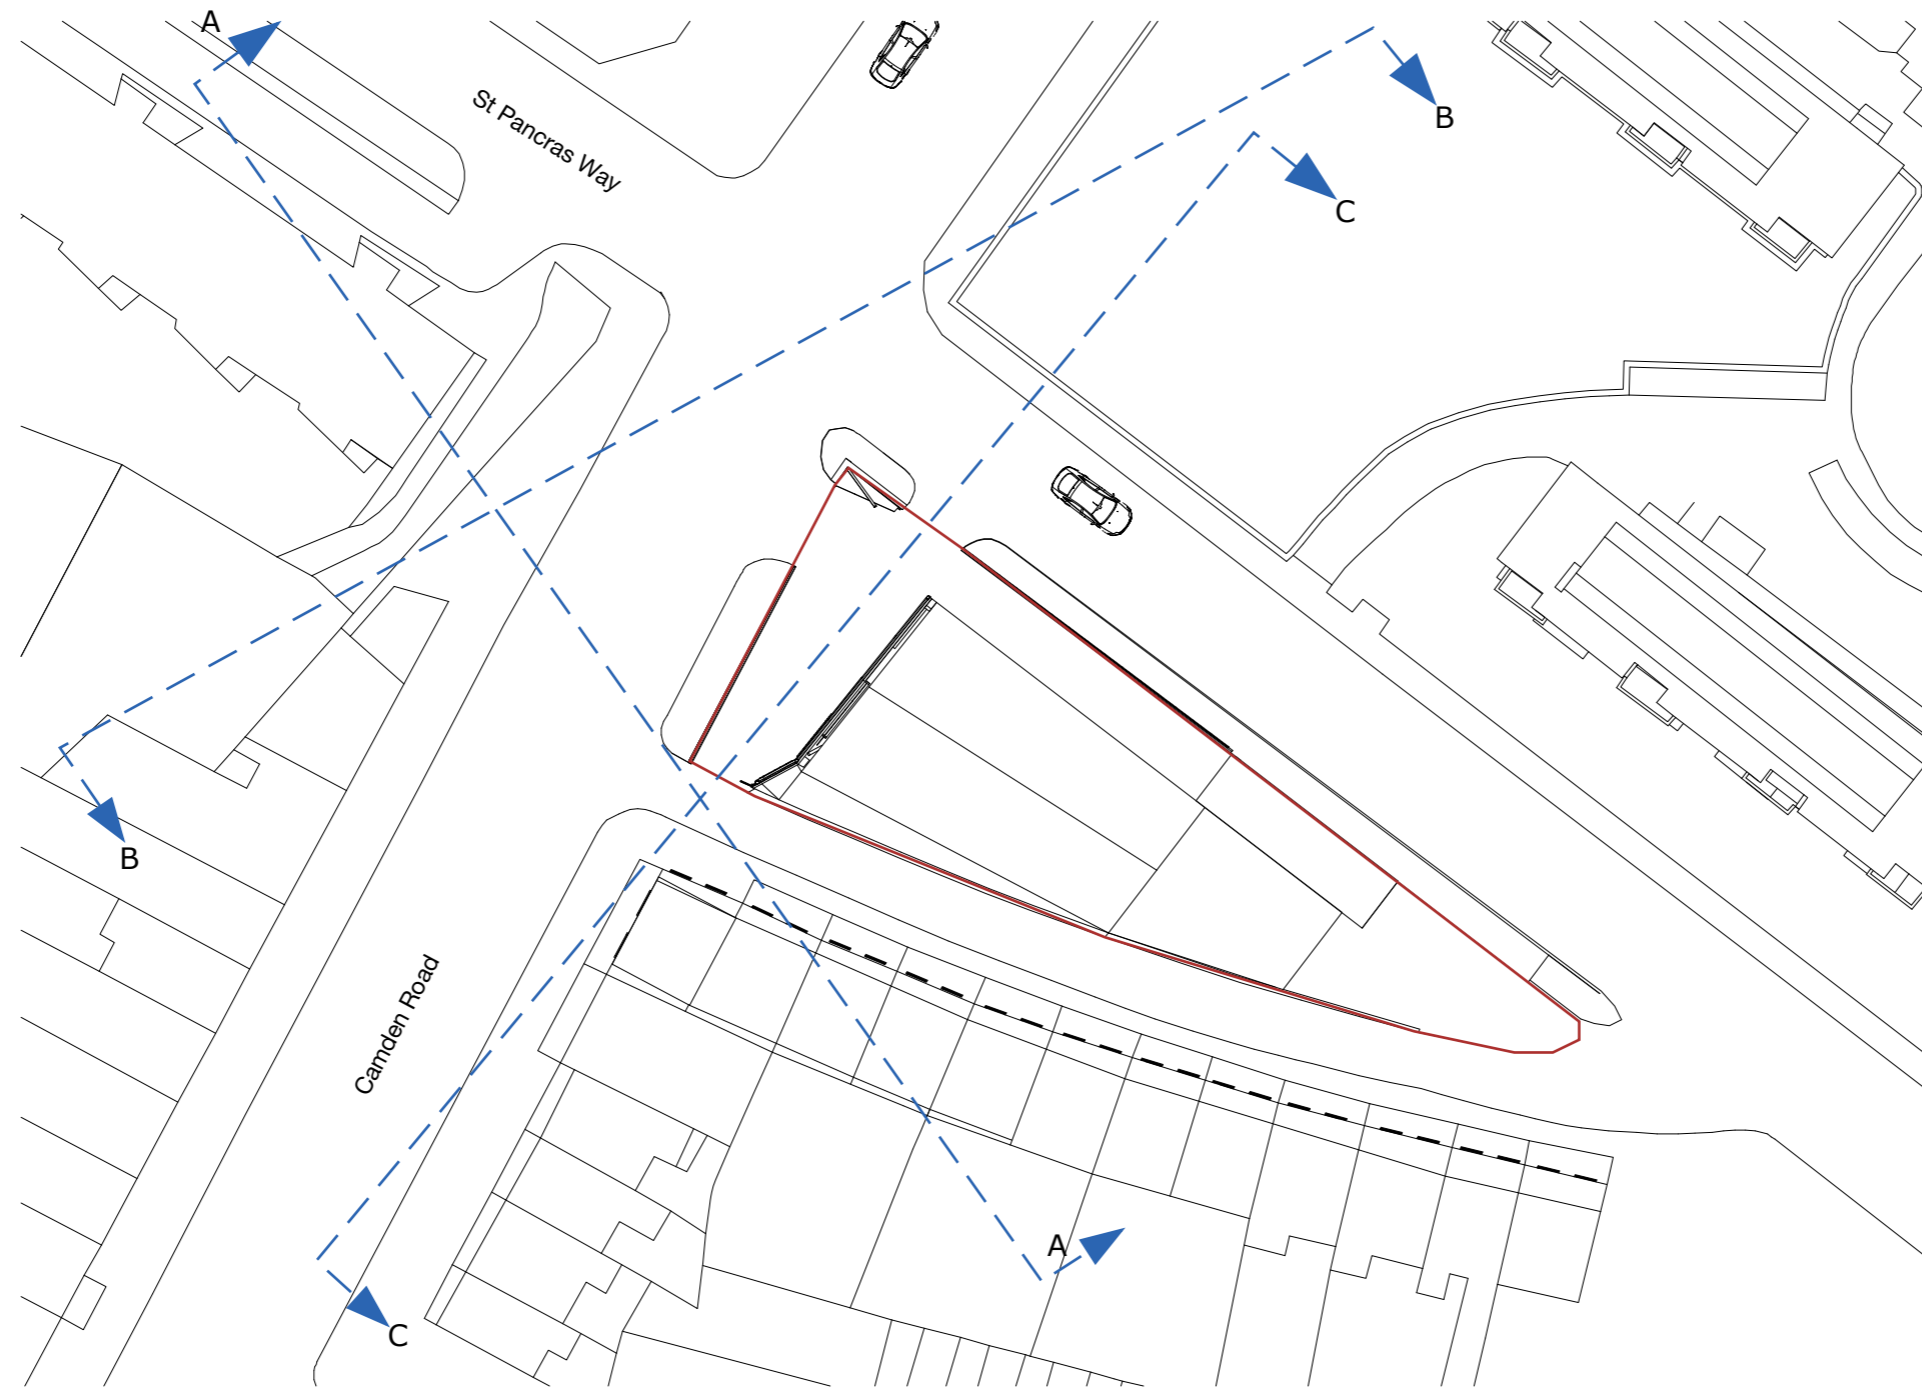

WILDSTONE

**Wildstone**

103 Freston Road  
London  
W11 4BD  
www.wildstone.co.uk  
020 7313 9571

**Client**  
Wildstone

**Project**  
128a Camden Road

**Job No.**  
0324

**Drawn by**  
ADP

**Issue**  
03.06.14

**Scale**  
1:500 @ A3

// **Title**  
Site Plan

**0324\_PP\_02**

**Key:**  
— Site Boundary  
- - - Elevation Lines

// All information is to be checked on site for accuracy and fit. Only drawings with WD status with the most recent revision are to be used for construction. Report any discrepancies and omissions to Wildstone