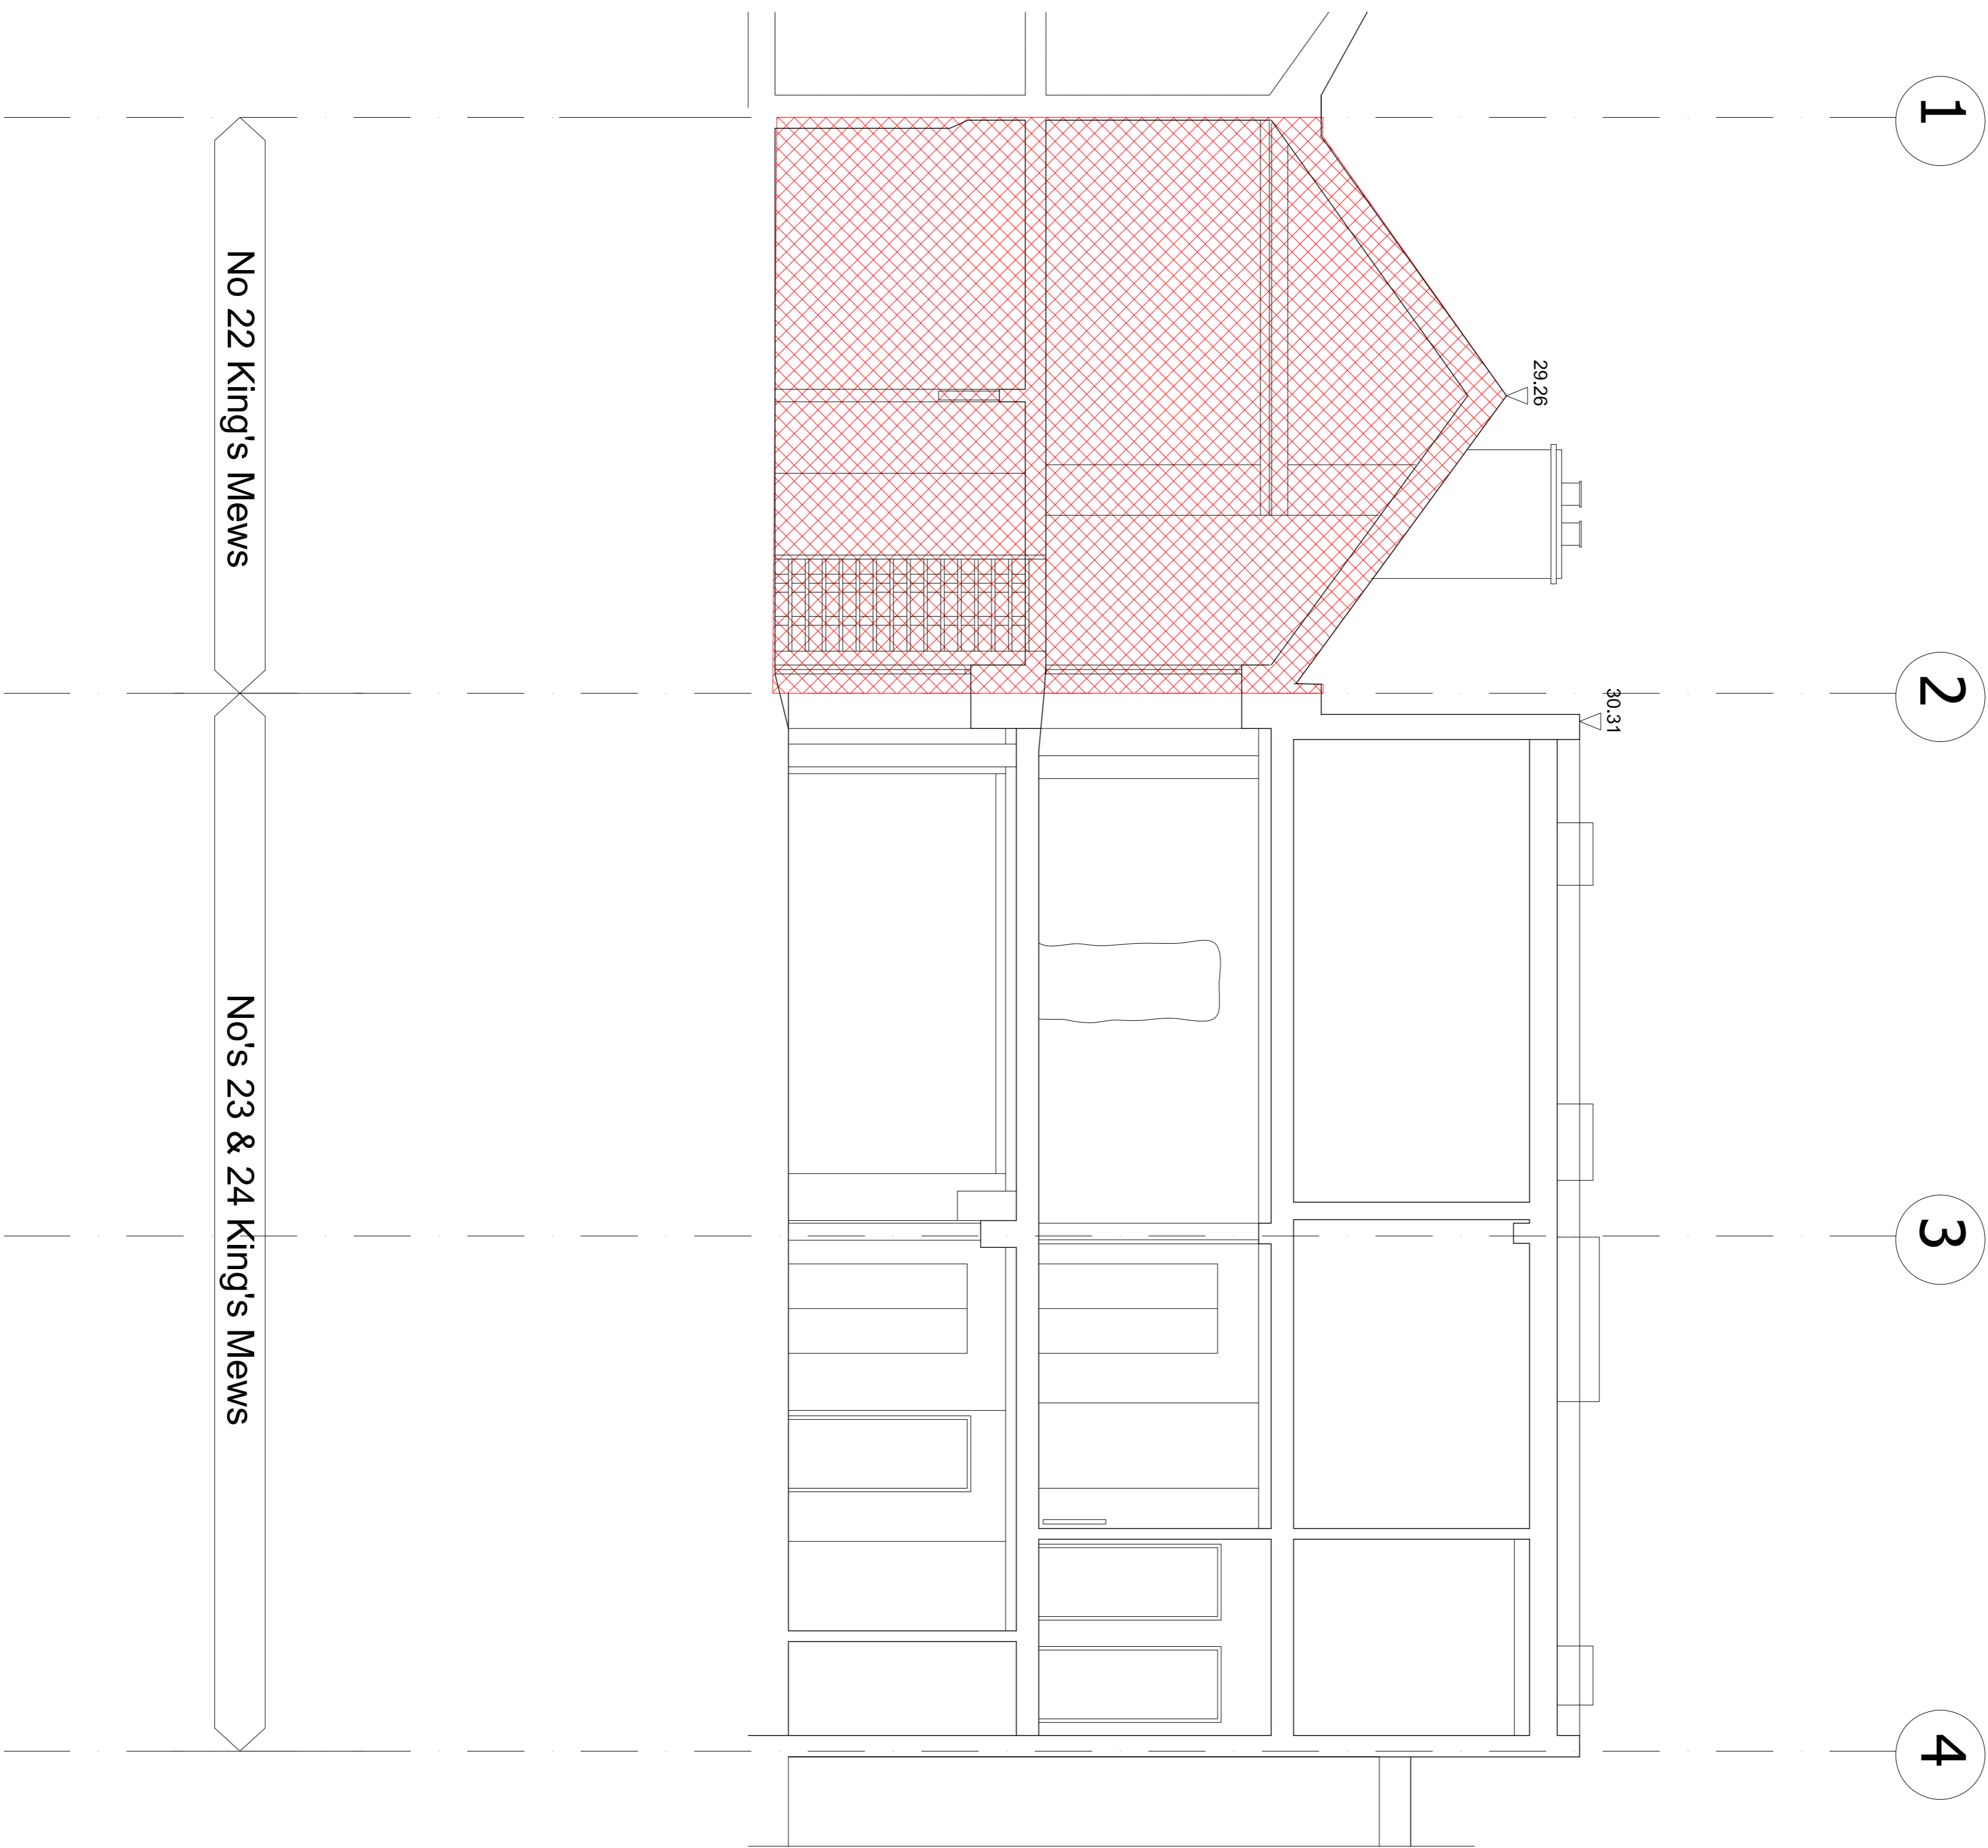

KEY PLAN

Legend

No 22 King's Mews

No's 23 & 24 King's Mews

Rev	Description	Date	By
-	-	-	-
-	-	-	-

Status
Preliminary

Client
Queens Gate Holdings

Project
22 Kings Mews
London WC1N 2JB

Title
Section KK
Existing

Scale
1:50@A1

Date
14/08/2014

Drawn
SLW

Checked
MH

Drawing No
L(EX) 115

REV