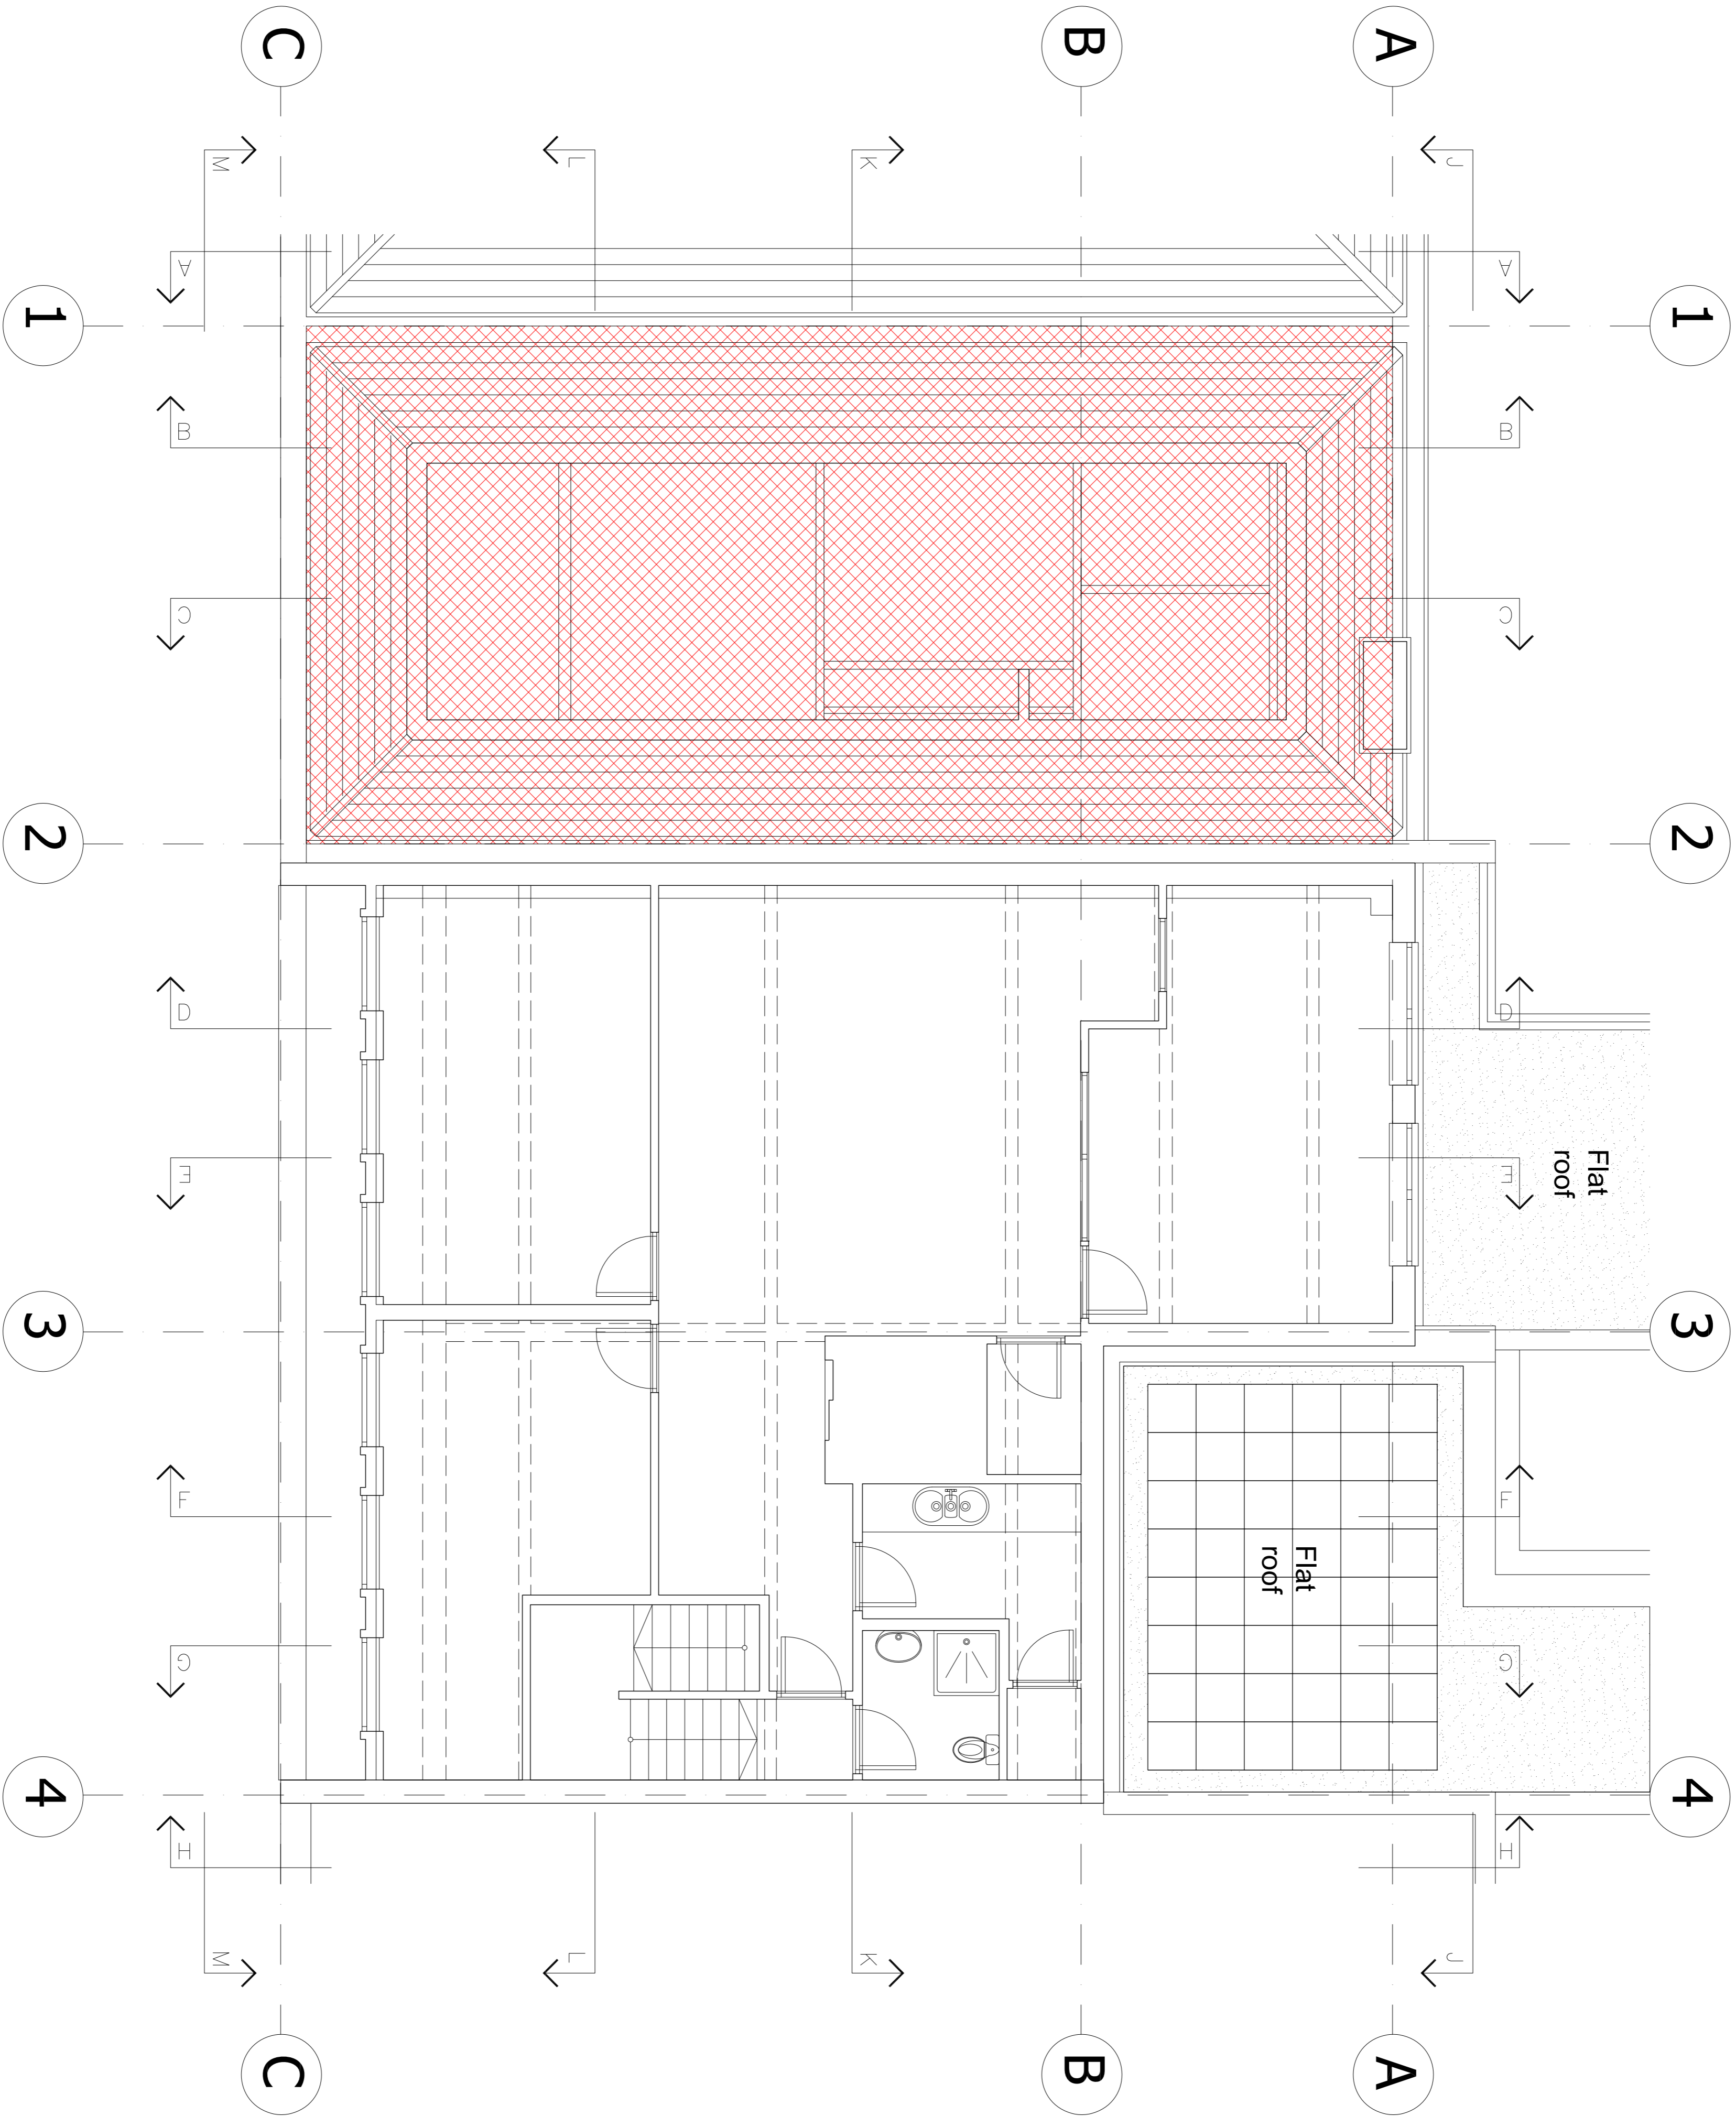

Legend

Rev	Description	Date	By
-	-	-	-
-	-	-	-

Preliminary

Client
Queens Gate Holdings

Project
22 King's Mews
London WC1N 2JB

Title
Plan Level 2
Existing

Scale
1:50@A1

Date
14.08.2014

Drawn
SLW

Checked
REV

Project No
0645

Revision No
L(EX) 104