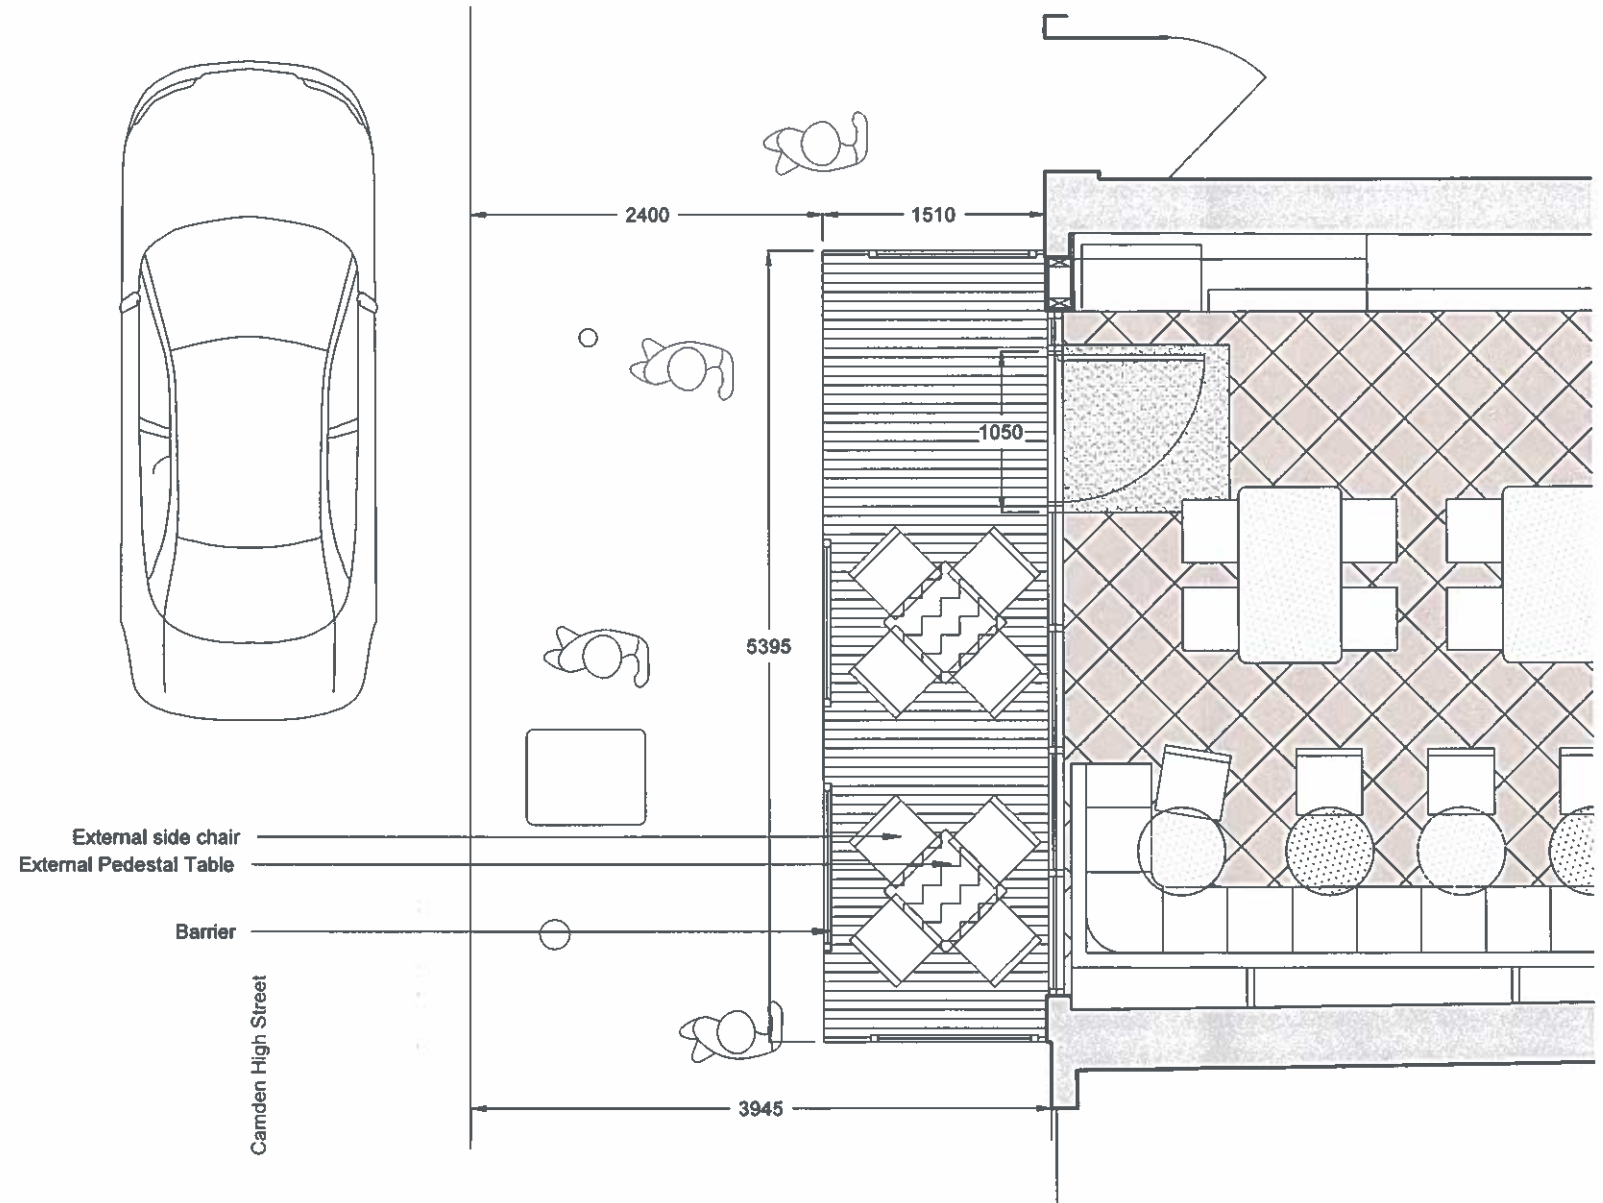

8 PERSONS SEATED EXTERNALLY

PROPOSED EXTERNAL PLAN
SCALE 1:50

FURNITURE SPECIFICATION

EXTERNAL SIDE CHAIR

- Materials: Polypropylene shell and powder coated aluminium frame
- Finishes: Red
- Height: 800mm
- Width: 530mm
- Depth: 520mm
- Seat Height: 480mm

EXTERNAL PEDESTAL TABLE

- Materials: Composite table top and powder coated aluminium frame
- Finishes: Grey
- Height: 750mm
- Width: 600mm
- Depth: 600mm

BARRIER

- Material: Metal frame
- Height: 900mm
- Width: 1200mm
- Depth: 50mm

REV	DATE	NOTES
1	13.08.14	First Issue
1	19.08.14	Furniture amended

INT	Project title	Scale @ A3
MG	Chilango Camden High Street	1:50
MG	Drawing title	Drawn
	Proposed External Plan	MG
		Checked
		BM
	Drawing no.	
	14010_GA_010	