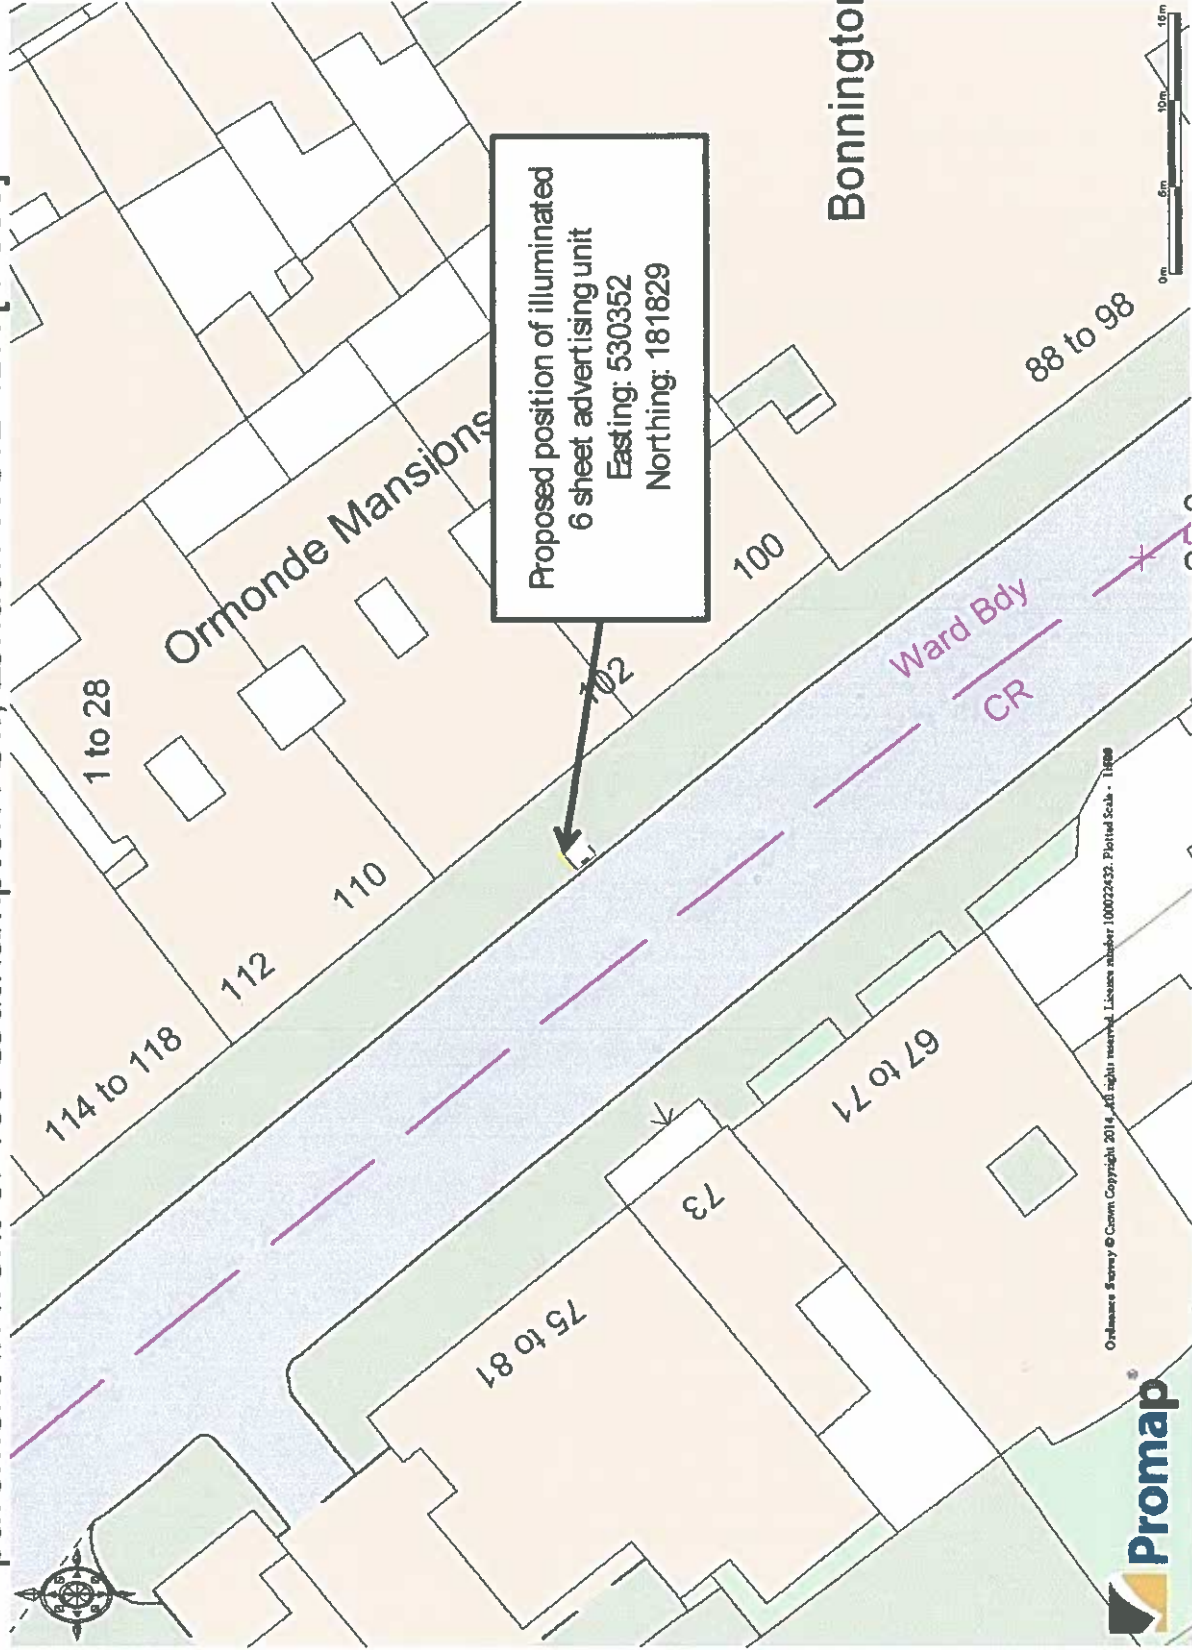

pavement in front of 106 Southampton Row, London WC1B 4BN [1-500]

Ordnance Survey © Crown Copyright 2014. All rights reserved. Licence number 100022432. Printed Scale - 1:1000

Infocus Public Networks Ltd