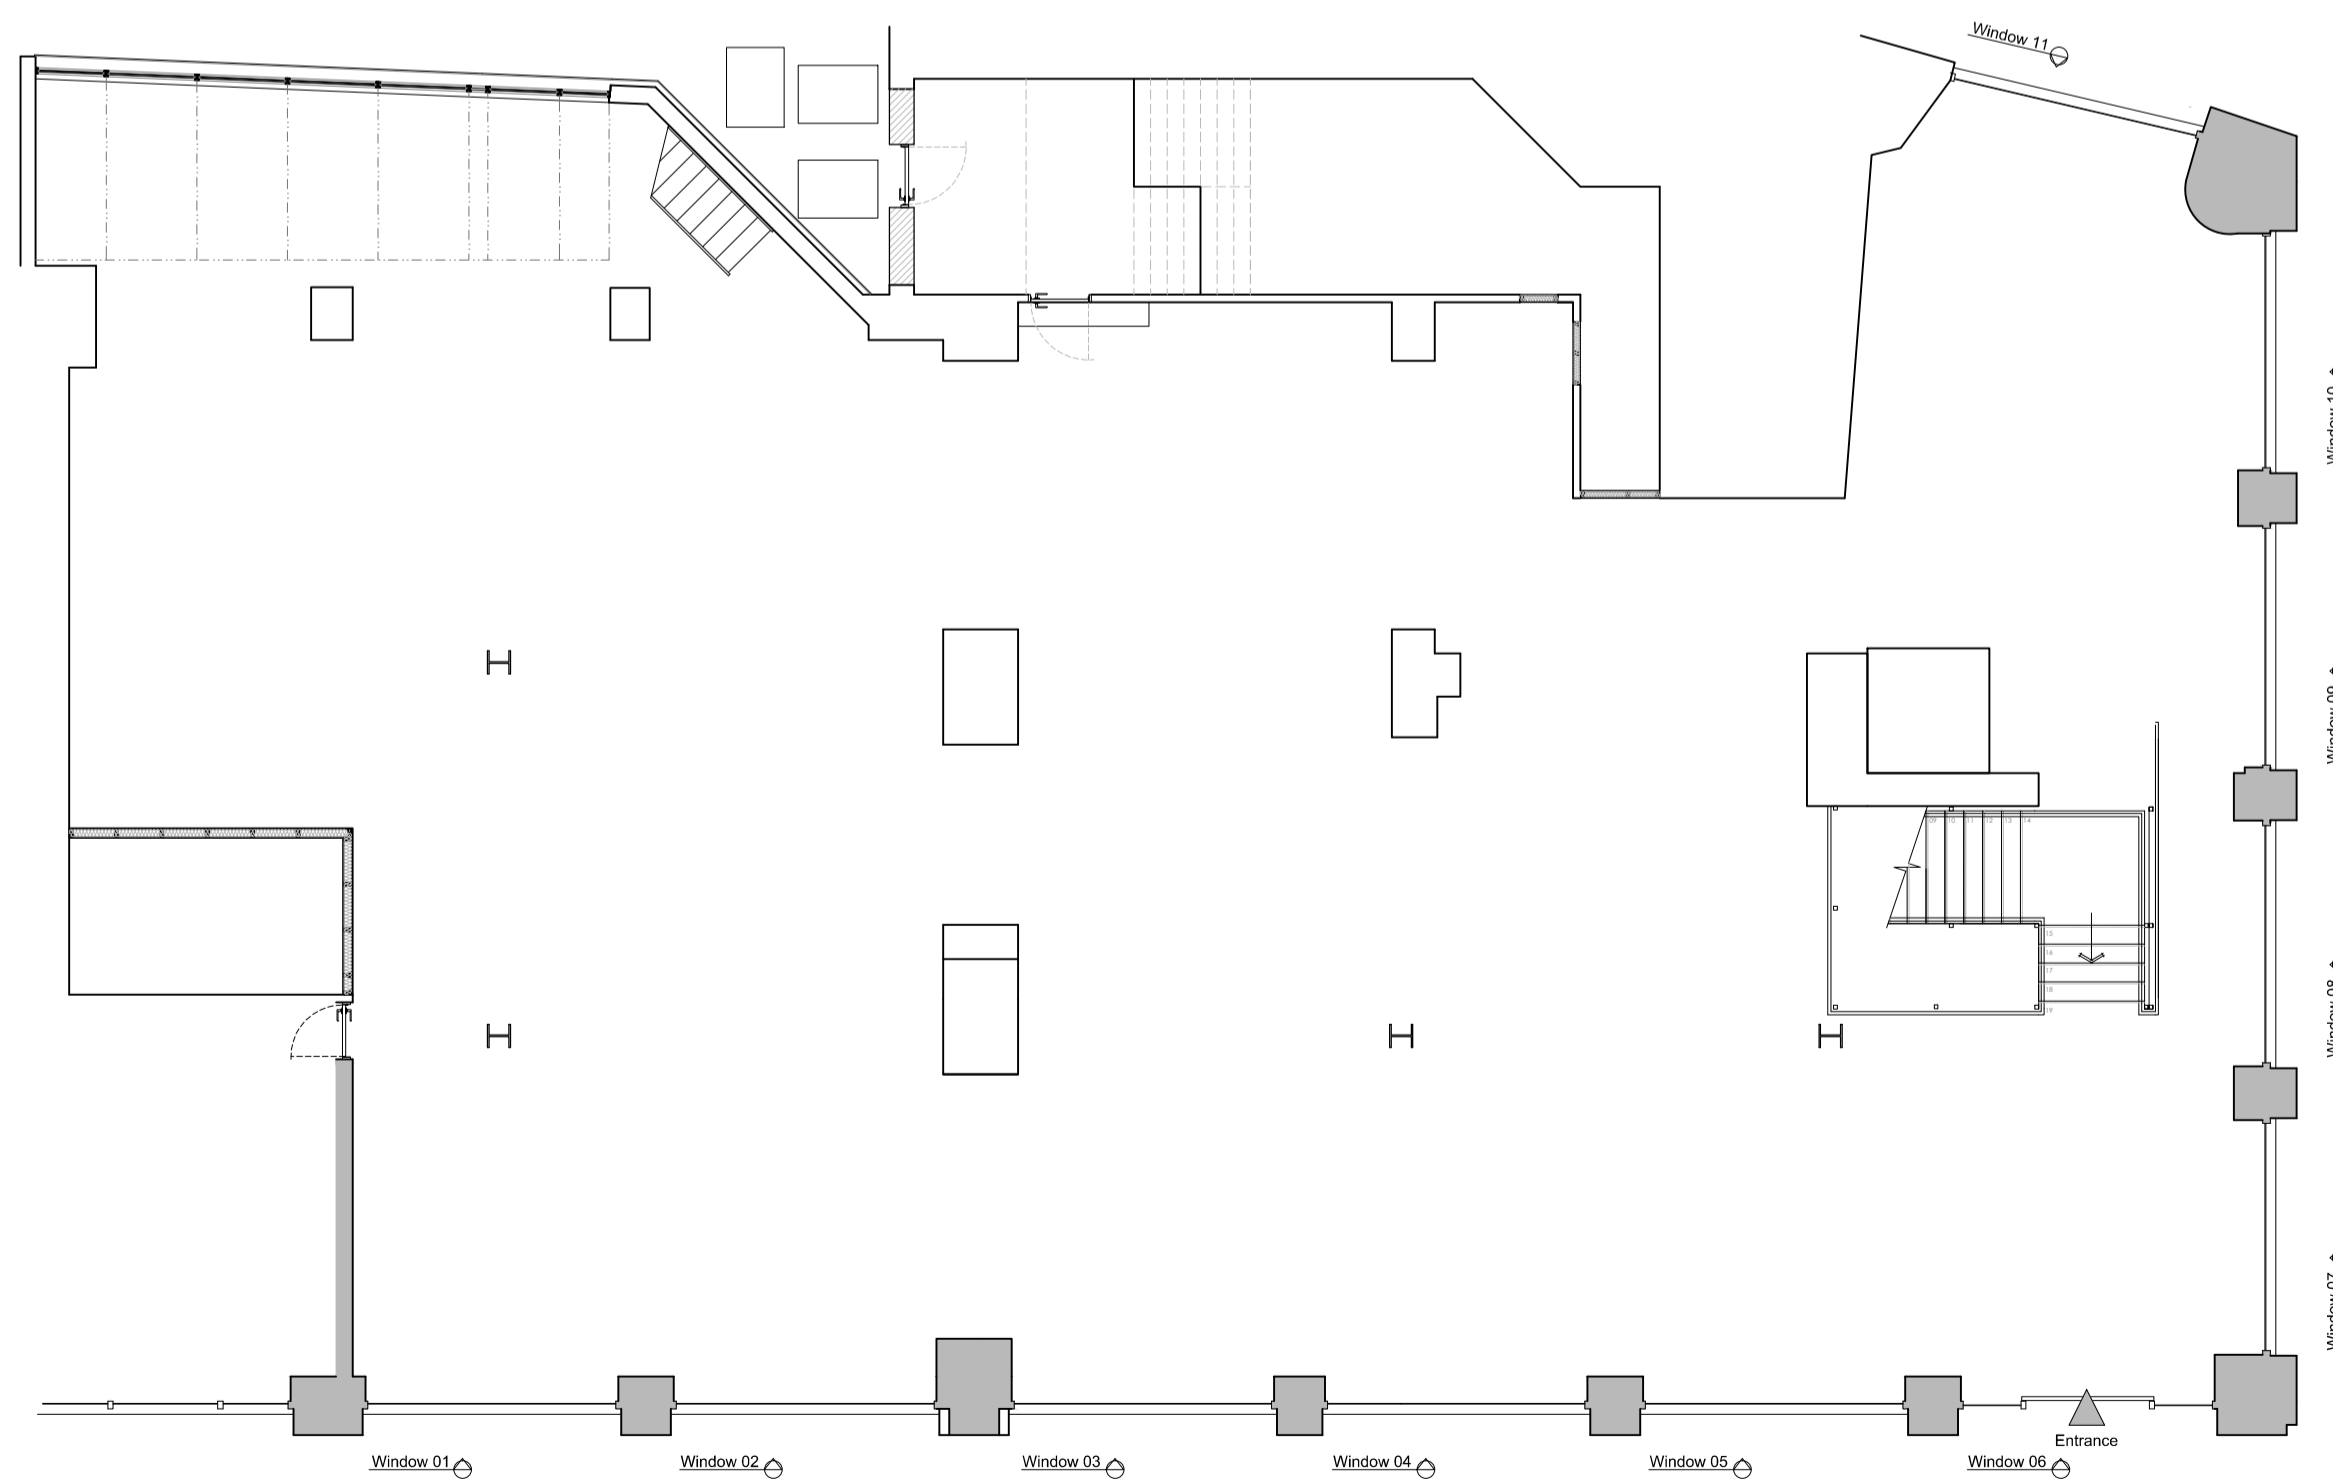

Tottenham Court Road Plan
Scale 1:100

EXISTING PLANS

Tottenham Court Road Plan
Scale 1:100

PROPOSED PLANS

PROJECT:
Lombok
Tottenham Court Rd

TITLE:
Existing & Proposed plans

SCALE: 1:100 DATE: June 2014 DRAWN BY: ams

DRAWING NUMBER: 2886 - 352 REVISION: