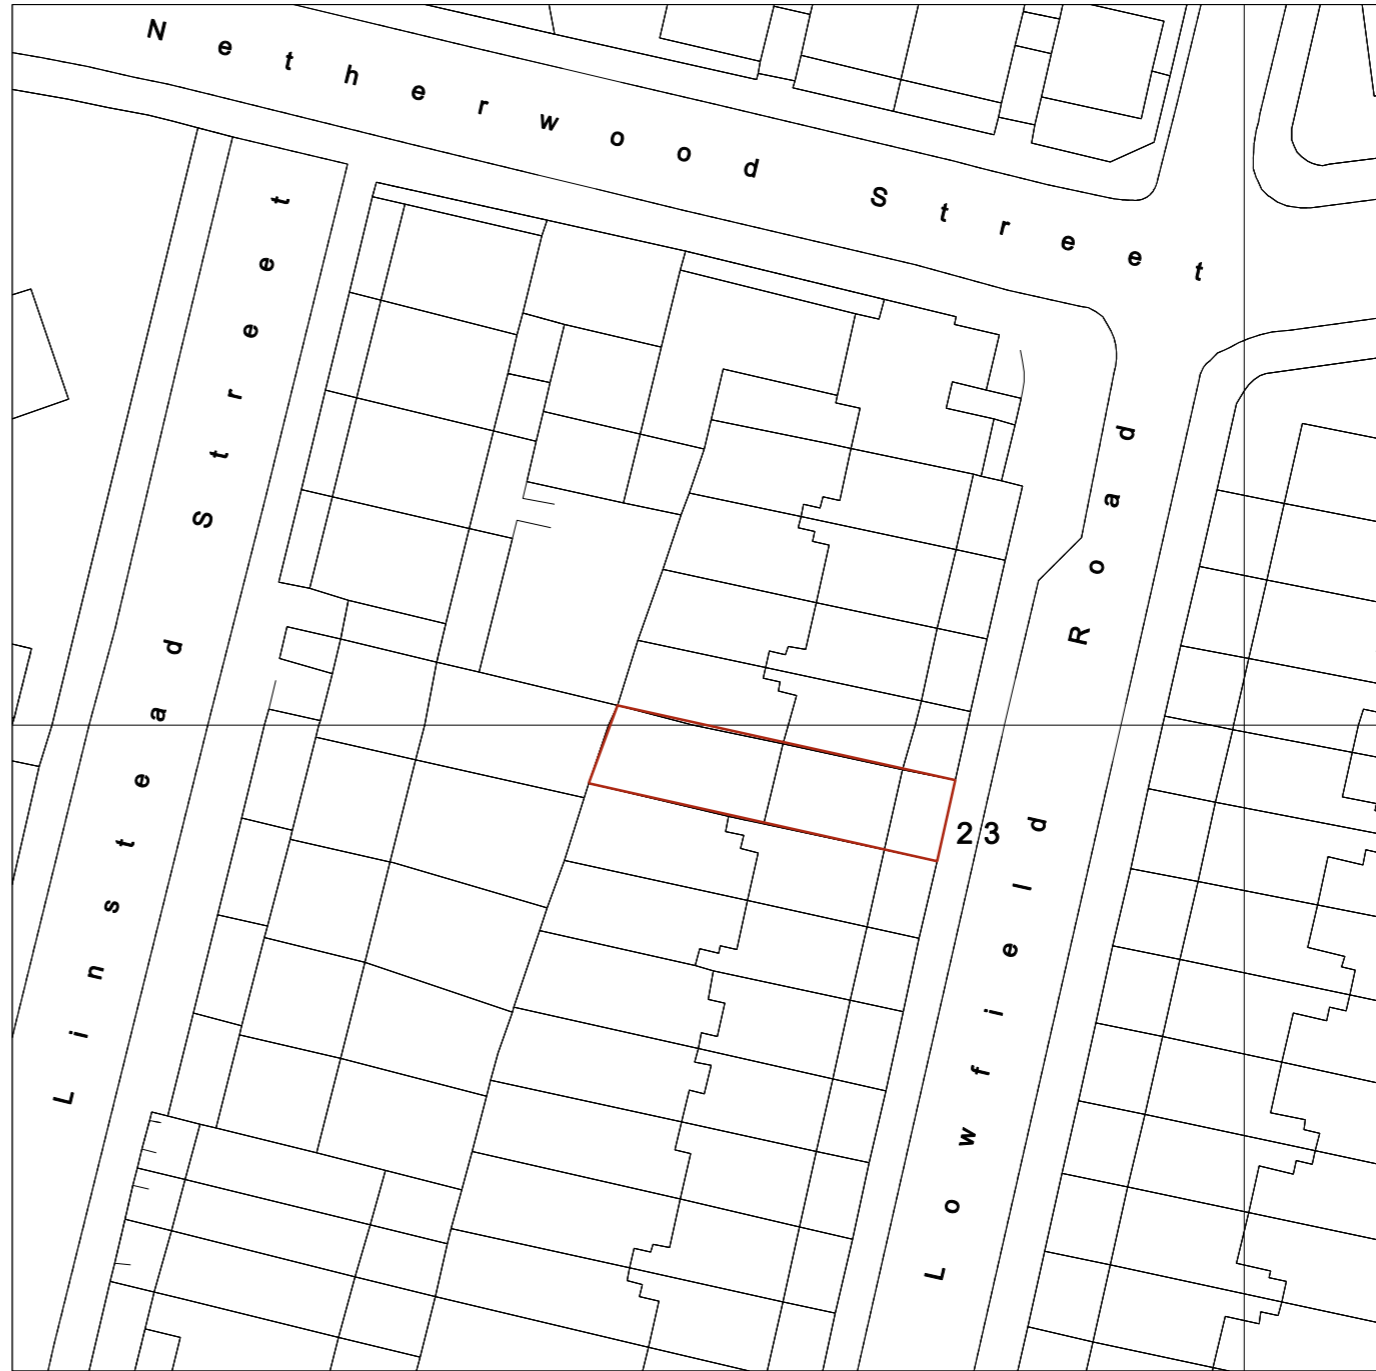

01 location plan
1:1250

02 block location plan
1:500

<p>GABOR GALLOV ARCHITECT</p> <p>25 Gooch Place W1T 4SP London UK</p> <p>E: gg@gaborgallov.com www.gaborgallov.com tel. 0207 580 3552 mob. 07 857 831 362</p>	<p>IVESON EXTENSION Kilburn London</p>	
	<p>DRAWING: location and block location plan</p>	
	<p>REVISION: No.: 027 -</p>	<p>SCALE: 1:1250 @ A3 + 1:500 @ A3 DATE: 01 September 2014</p>