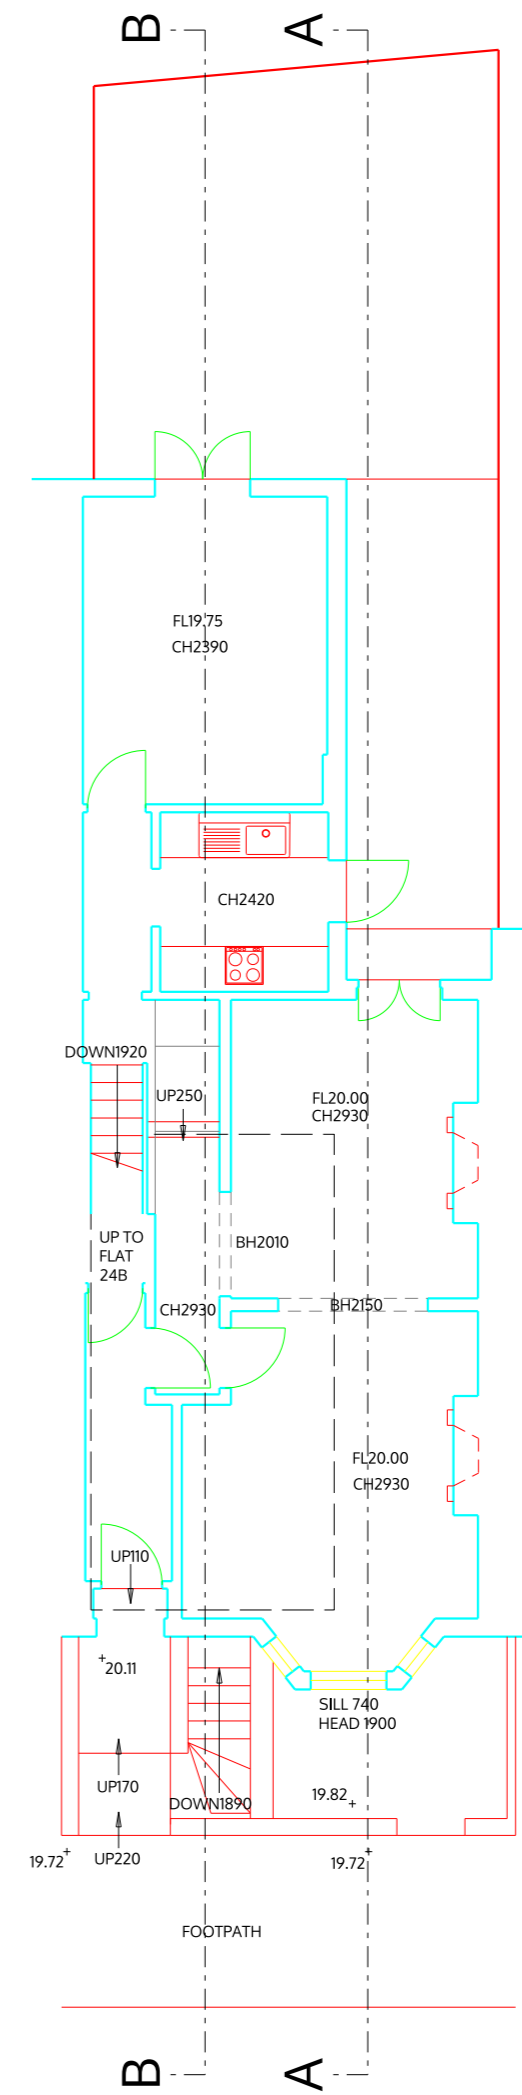

GROUND FLOOR

no. drawn date scale status title client project no. 5 4 3 2 1 m 0 © ALL COPYRIGHTS RESERVED ALL DIMENSIONS TO BE CHECKED ON SITE

spaceAgent

Architects and Designers mail@spaceagent.com
London-Heidelberg-Barcelona-Brussels spaceagent.com
spaceAgent Architects Limited is a RIBA Chartered Practice

Householder refurbishment
24a Narcissus Road
London NW6 1TH

Bridget Collet
24a Narcissus Road
London NW6 1TH

Plan and elevations
as existing

for planning only

1:100 @A3
1:50 @A1
Aug 2014
mhamm

NAR24_E01a