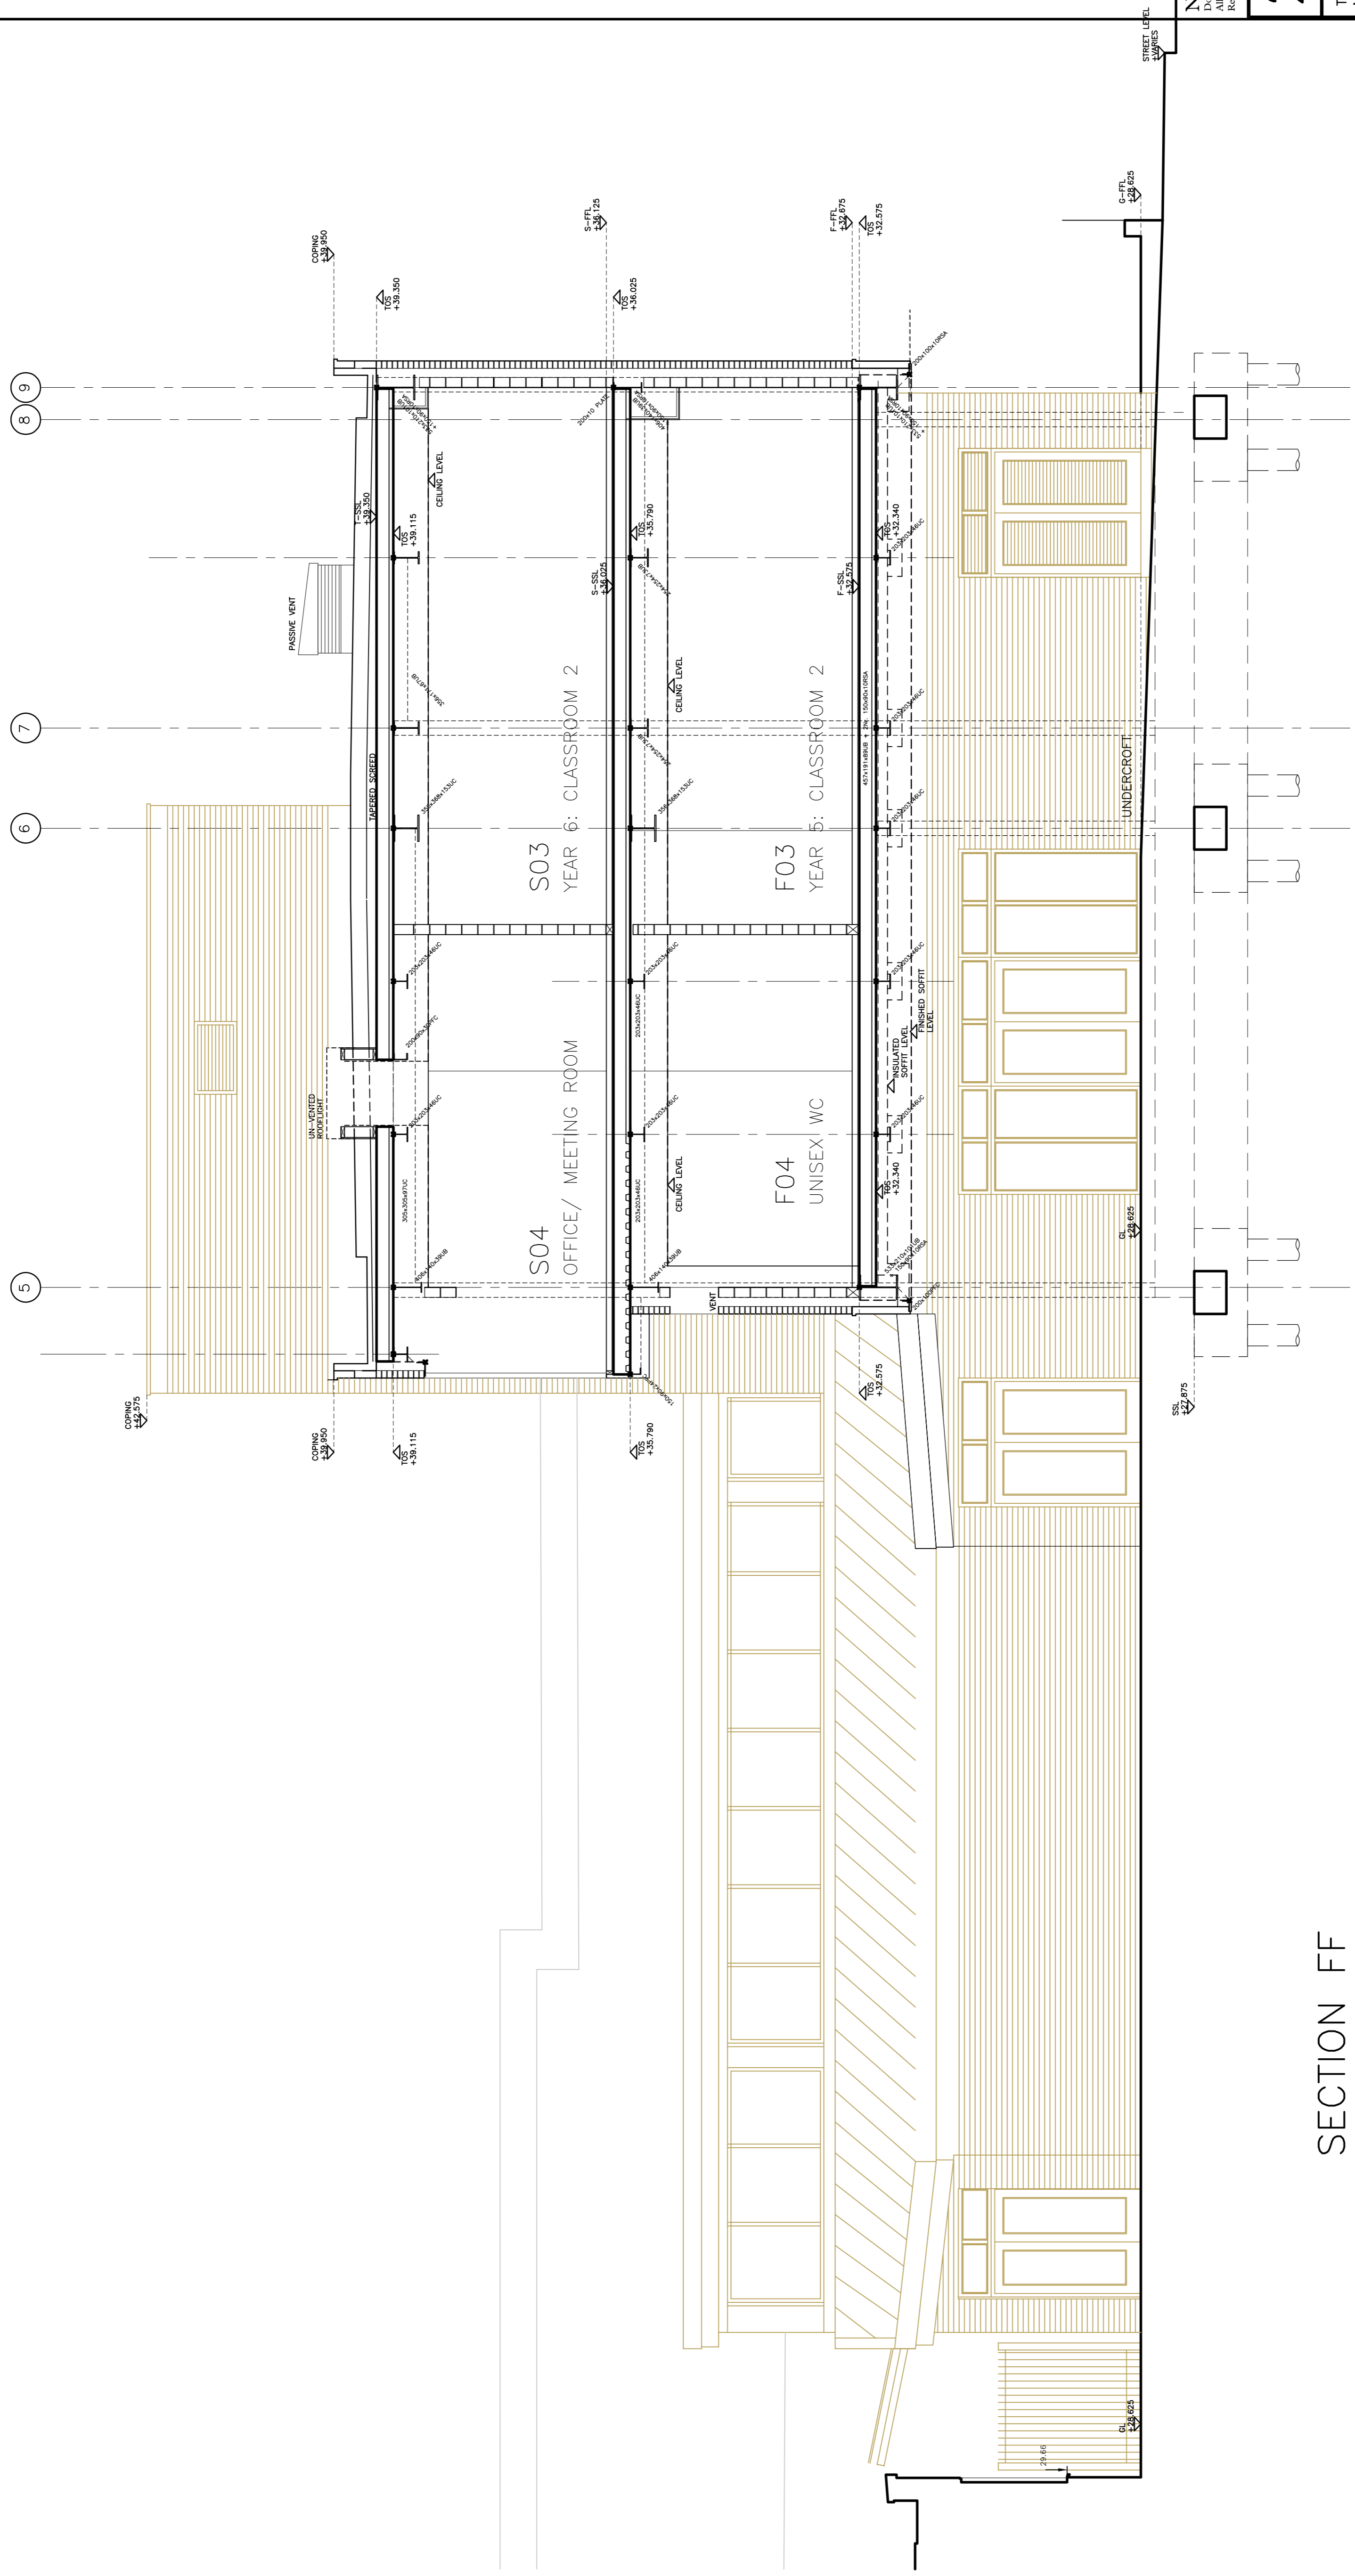

Revisions

2684 B273

THE CAVENDISH SCHOOL
NEW HALL AND CLASSROOM BLOCK

SECTION FF
CLASSROOM BLOCK

Scale	1:50	Checked	
Date	SEP 14	Drawn	NJB

BH & M
BARNESLEY HEWETT & MALLINSON
CHARTERED ARCHITECTS
1 White Hart Lane, London SW13 0BA
Telephone: 0181 878 4667 Fax: 0181 878 8907
e-mail: mail@bhnm.co.uk http://www.bhnm.co.uk

SECTION FF

ISSUED FOR PLANNING