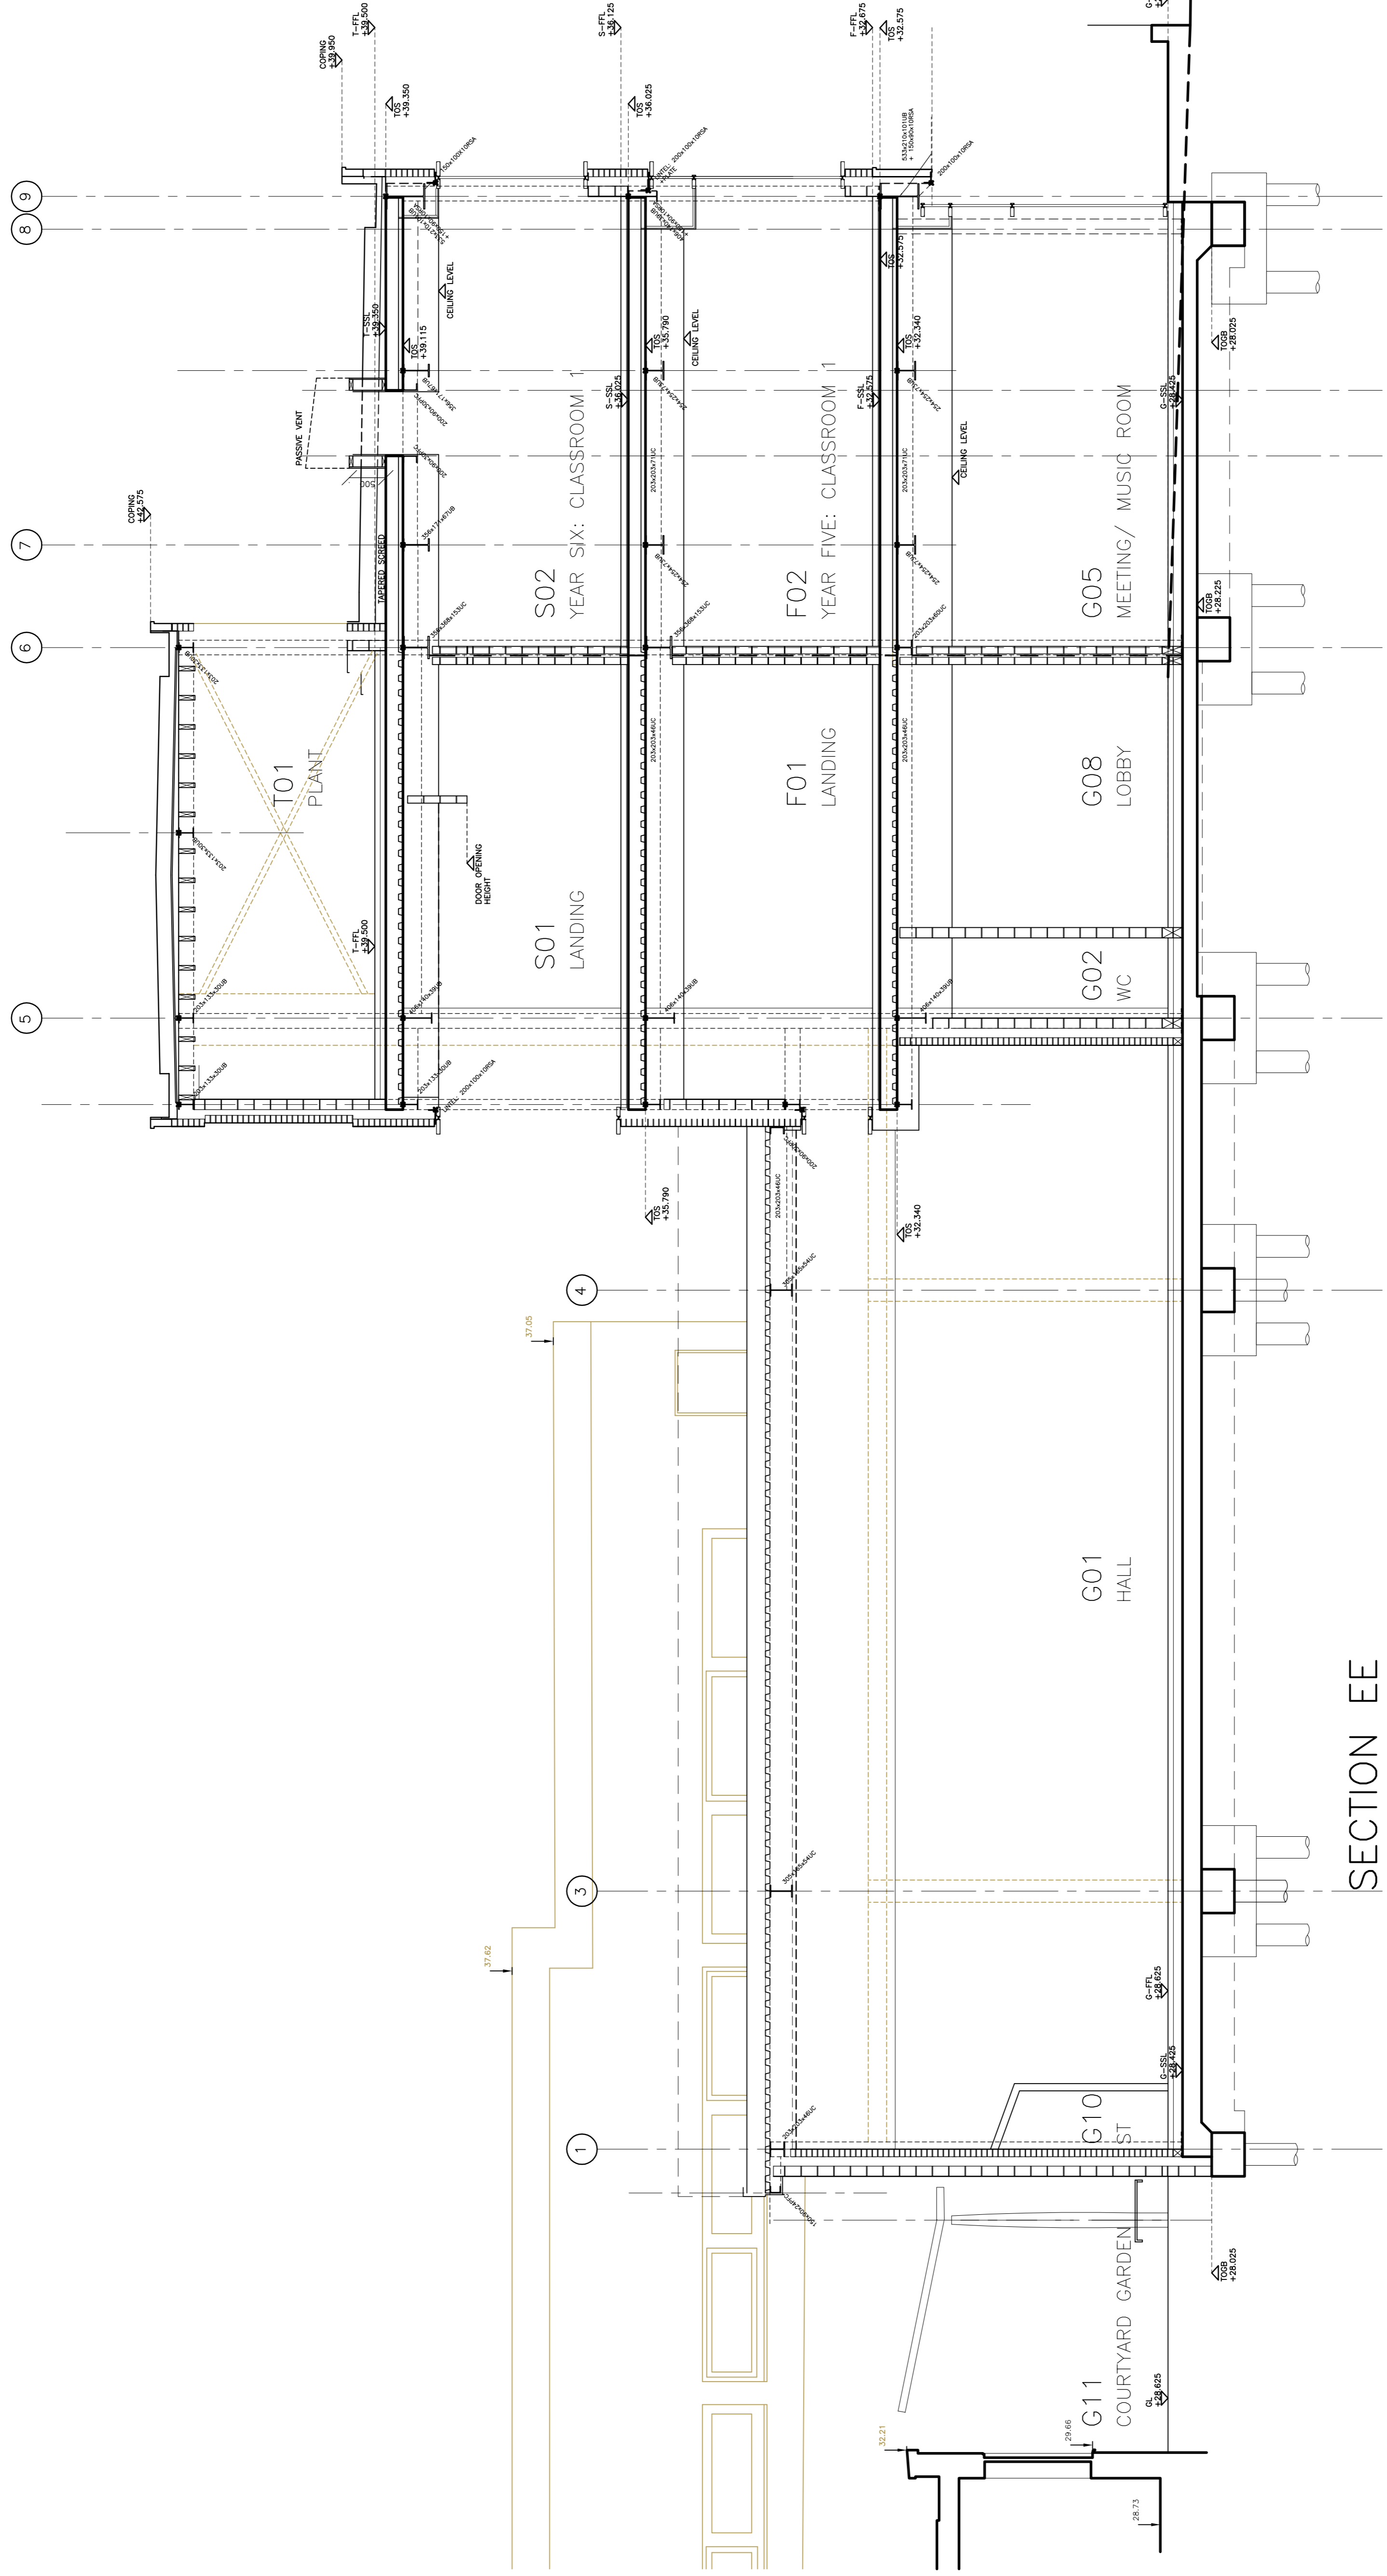

Revisions

2684 B272

THE CAVENDISH SCHOOL
NEW HALL AND CLASSROOM BLOCK

SECTION EE
LONG SECTION
(NOT TRUE)

Scale 1:50

Date SEP 14

Checked

Drawn

NJB

BH & M
BARNESLEY HEWETT & MALLINSON
CHARTERED ARCHITECTS
1 White Hart Lane, London SW13 0BA
Telephone: 0181 878 4667 Fax: 0181 878 8907
e-mail: info@bhnm.co.uk http://www.bhnm.co.uk

SECTION EE