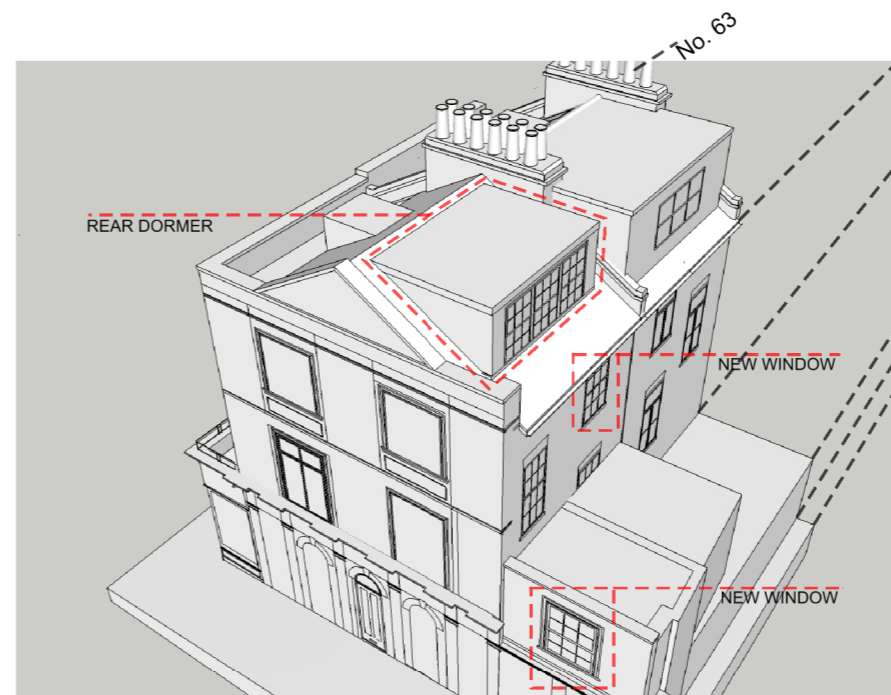

BACK STREET EXISTING

BACK BIRDSEYE EXISTING

BACK STREET PROPOSED

BACK BIRDSEYE PROPOSED

FORMWORK ARCHITECTS LTD

47 St. John's Wood High Street London NW8 7NJ
tel. 020 7722 7069 www.formwork-uk.com

Do not scale from this drawing.
Resolve discrepancies prior to construction. If in doubt ASK
This drawing is COPYRIGHT

Revisions:

A	
B	
C	
D	
E	
F	

Drawing Status:

Preliminary for Approval	
Design Approved by Client	
Planning Drawing	
Tender Drawing	
Construction Drawing	

Project: 67A REGENTS PARK ROAD LONDON NW1 8XD

Title: Existing & Proposed 3D views 2

Scale: NTS Date: 22.09.2014

Drawing Number: 456/L/13

A3