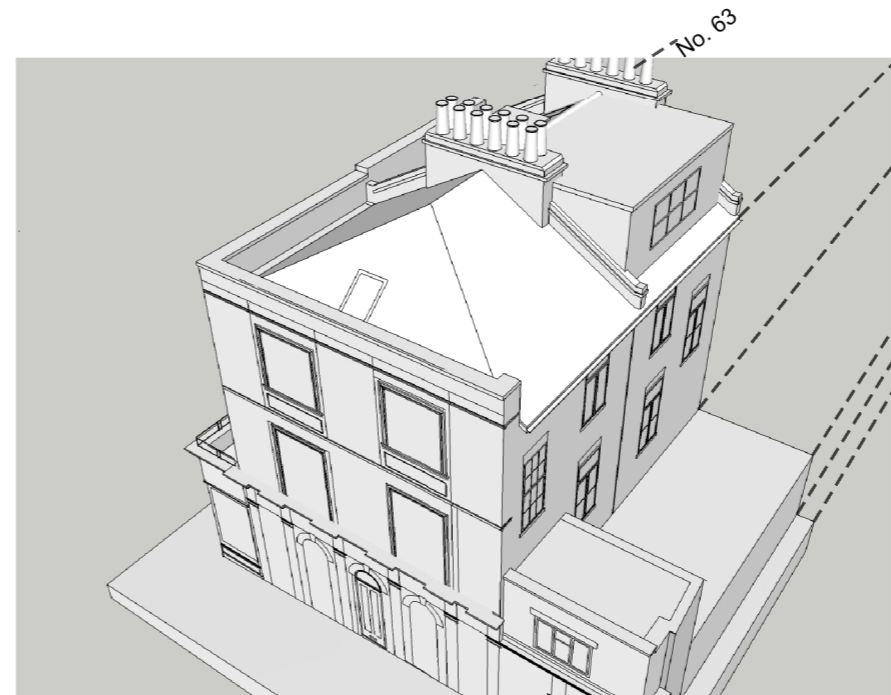

BACK STREET EXISTING

BACK BIRDSEYE EXISTING

BACK STREET PROPOSED

BACK BIRDSEYE PROPOSED

FORMWORK ARCHITECTS LTD

47 St. John's Wood High Street London NW8 7NJ
tel. 020 7722 7069 www.formwork-uk.com

Do not scale from this drawing.
Resolve discrepancies prior to construction. If in doubt ASK
This drawing is COPYRIGHT

Revisions:

A	
B	
C	
D	
E	
F	

Drawing Status:

Preliminary for Approval	
Design Approved by Client	
Planning Drawing	
Tender Drawing	
Construction Drawing	

Project: 67A REGENTS PARK ROAD LONDON NW1 8XD

Title: Existing & Proposed 3D views 2

Scale: NTS Date: 22.09.2014

Drawing Number: 456/L/13

A3